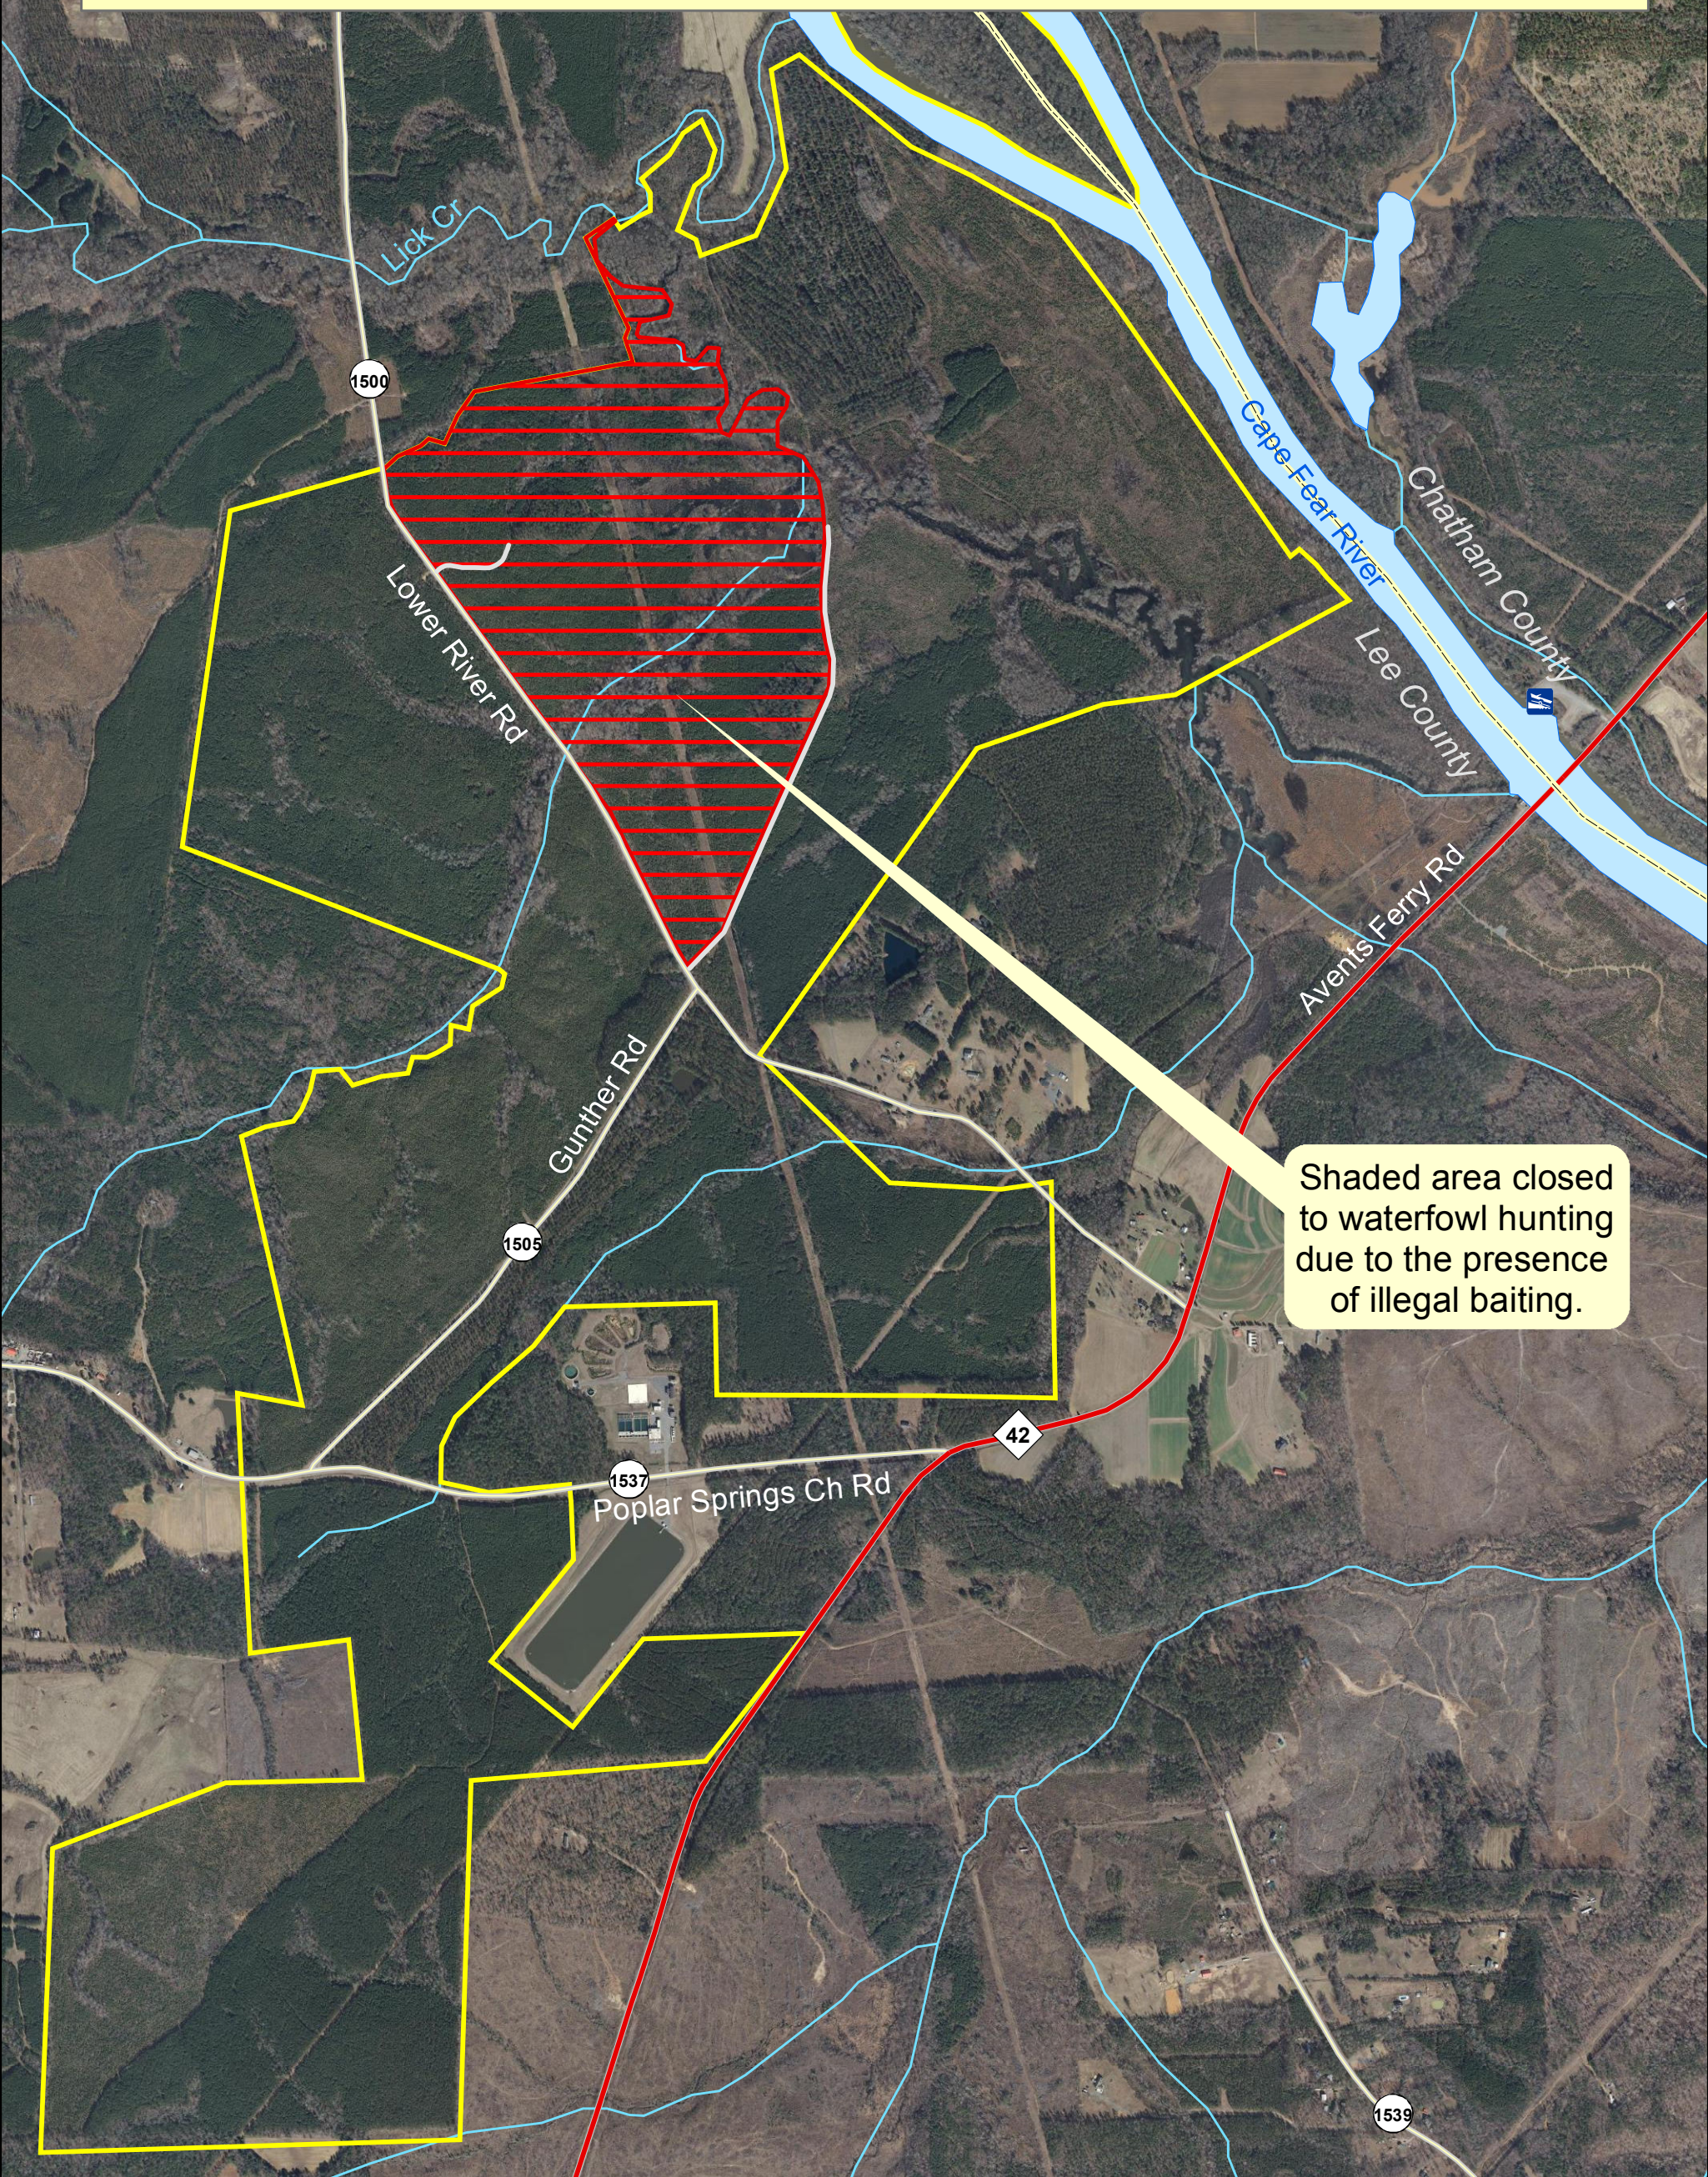

ATTENTION

Lee Game Land Waterfowl Hunting Closure

Shaded area closed to waterfowl hunting due to the presence of illegal baiting.

-  Temporarily Closed to Waterfowl Hunting
-  Game Land Boundary