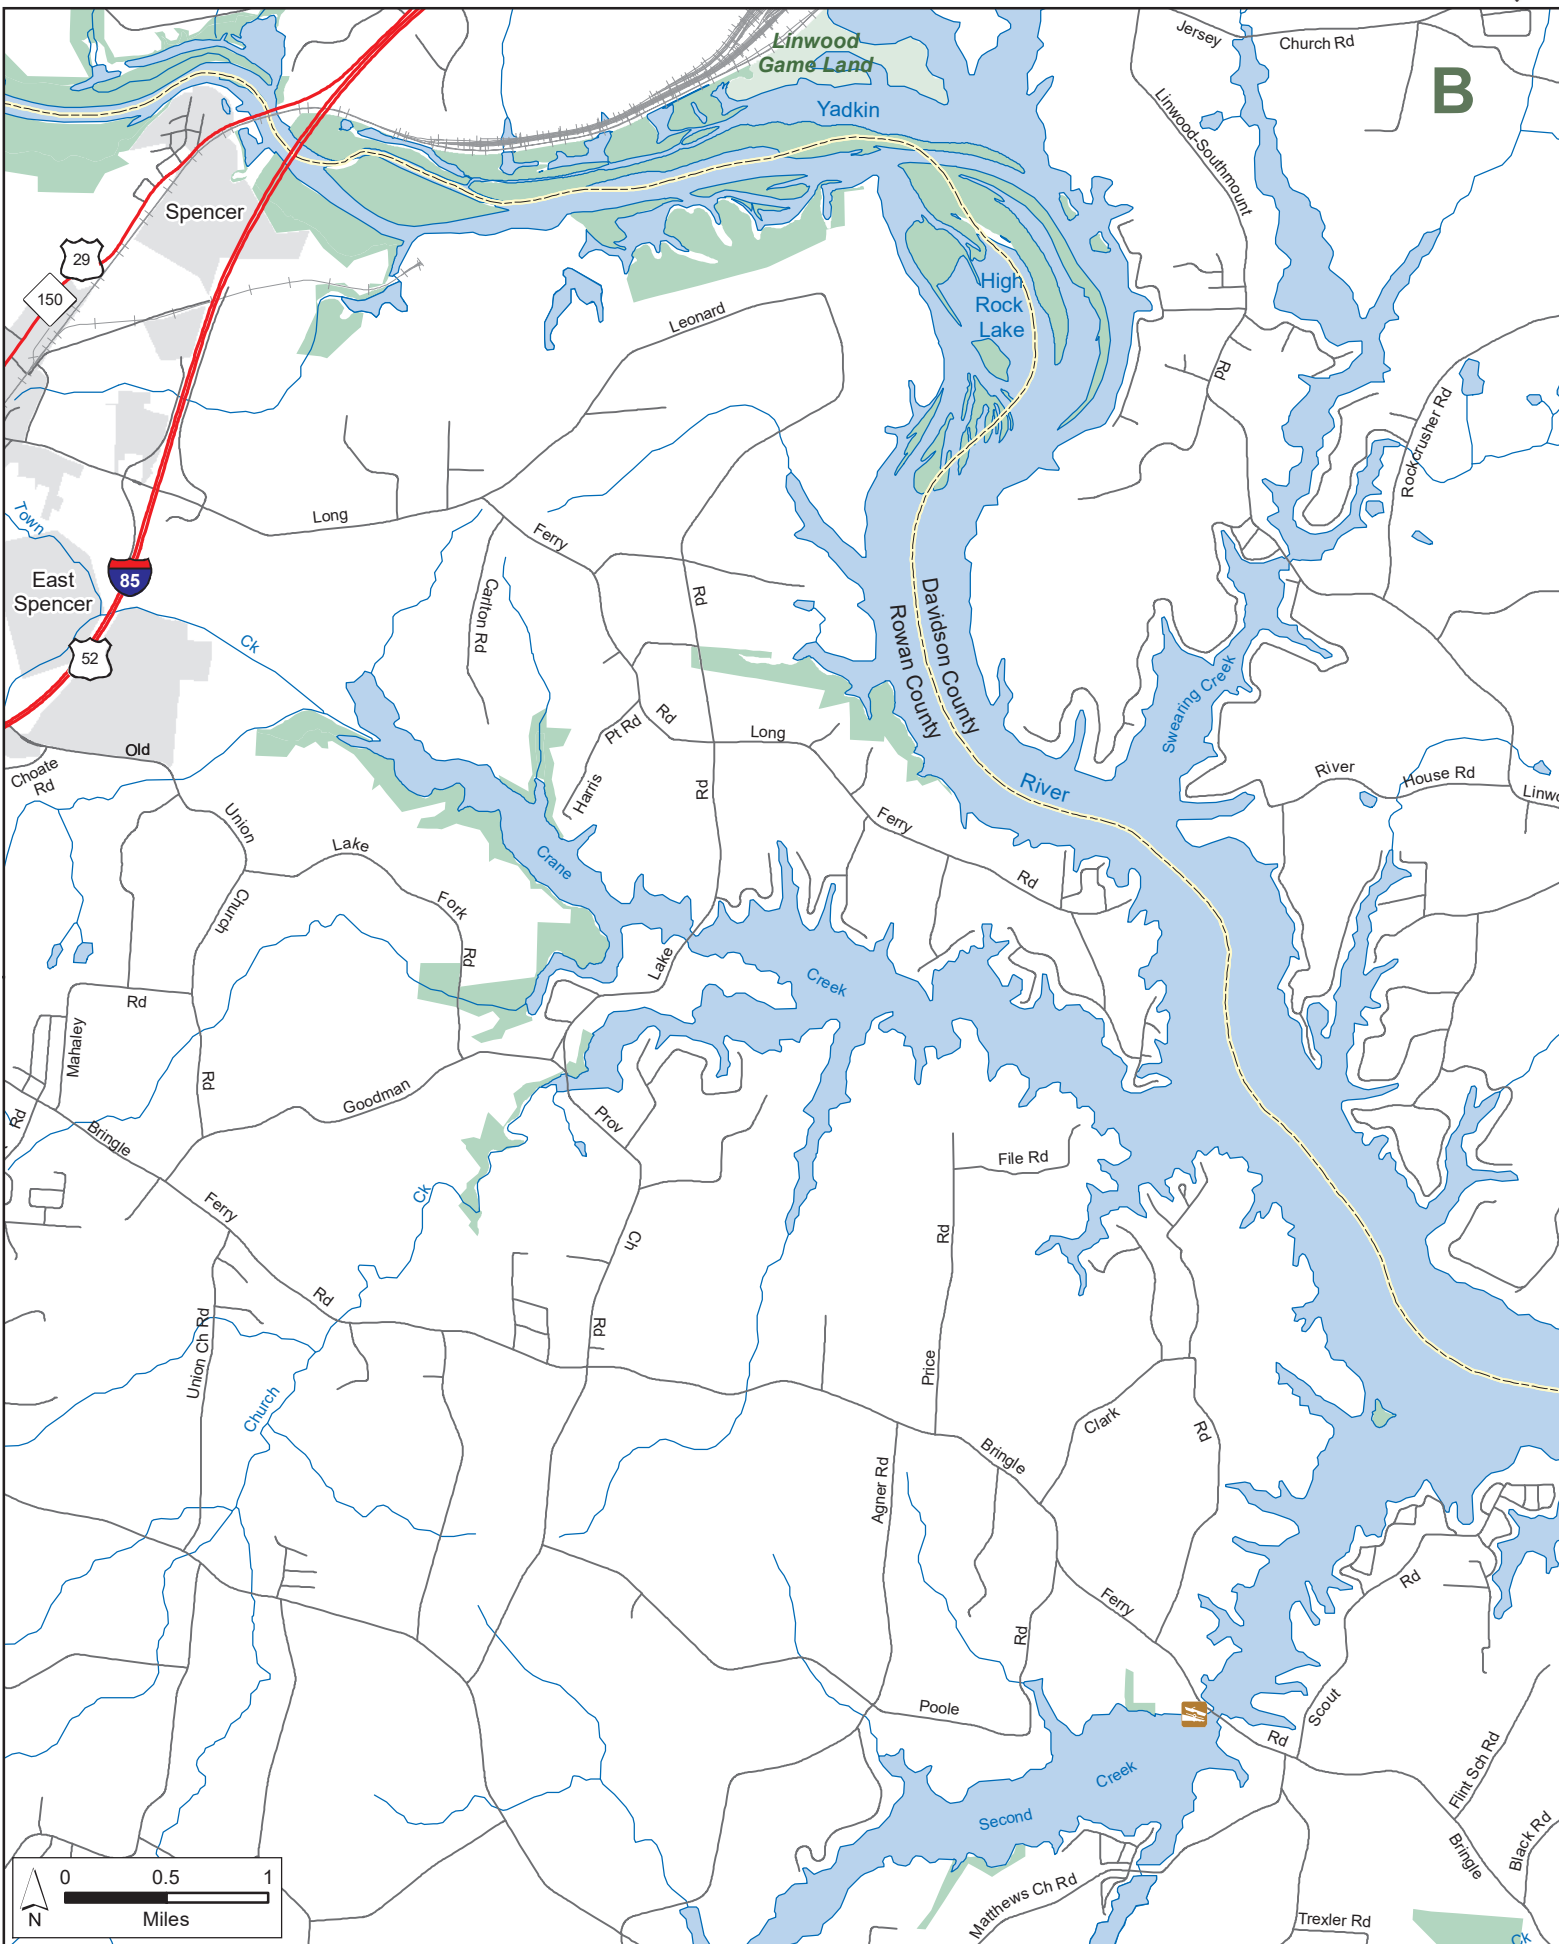

YADKIN RIVER GAME LAND (continued)

Alcoa Power Generating Inc., Cube Hydro Carolinas, N.C. Wildlife Resources Commission
Davidson, Davie, Montgomery, Rowan and Stanly Counties