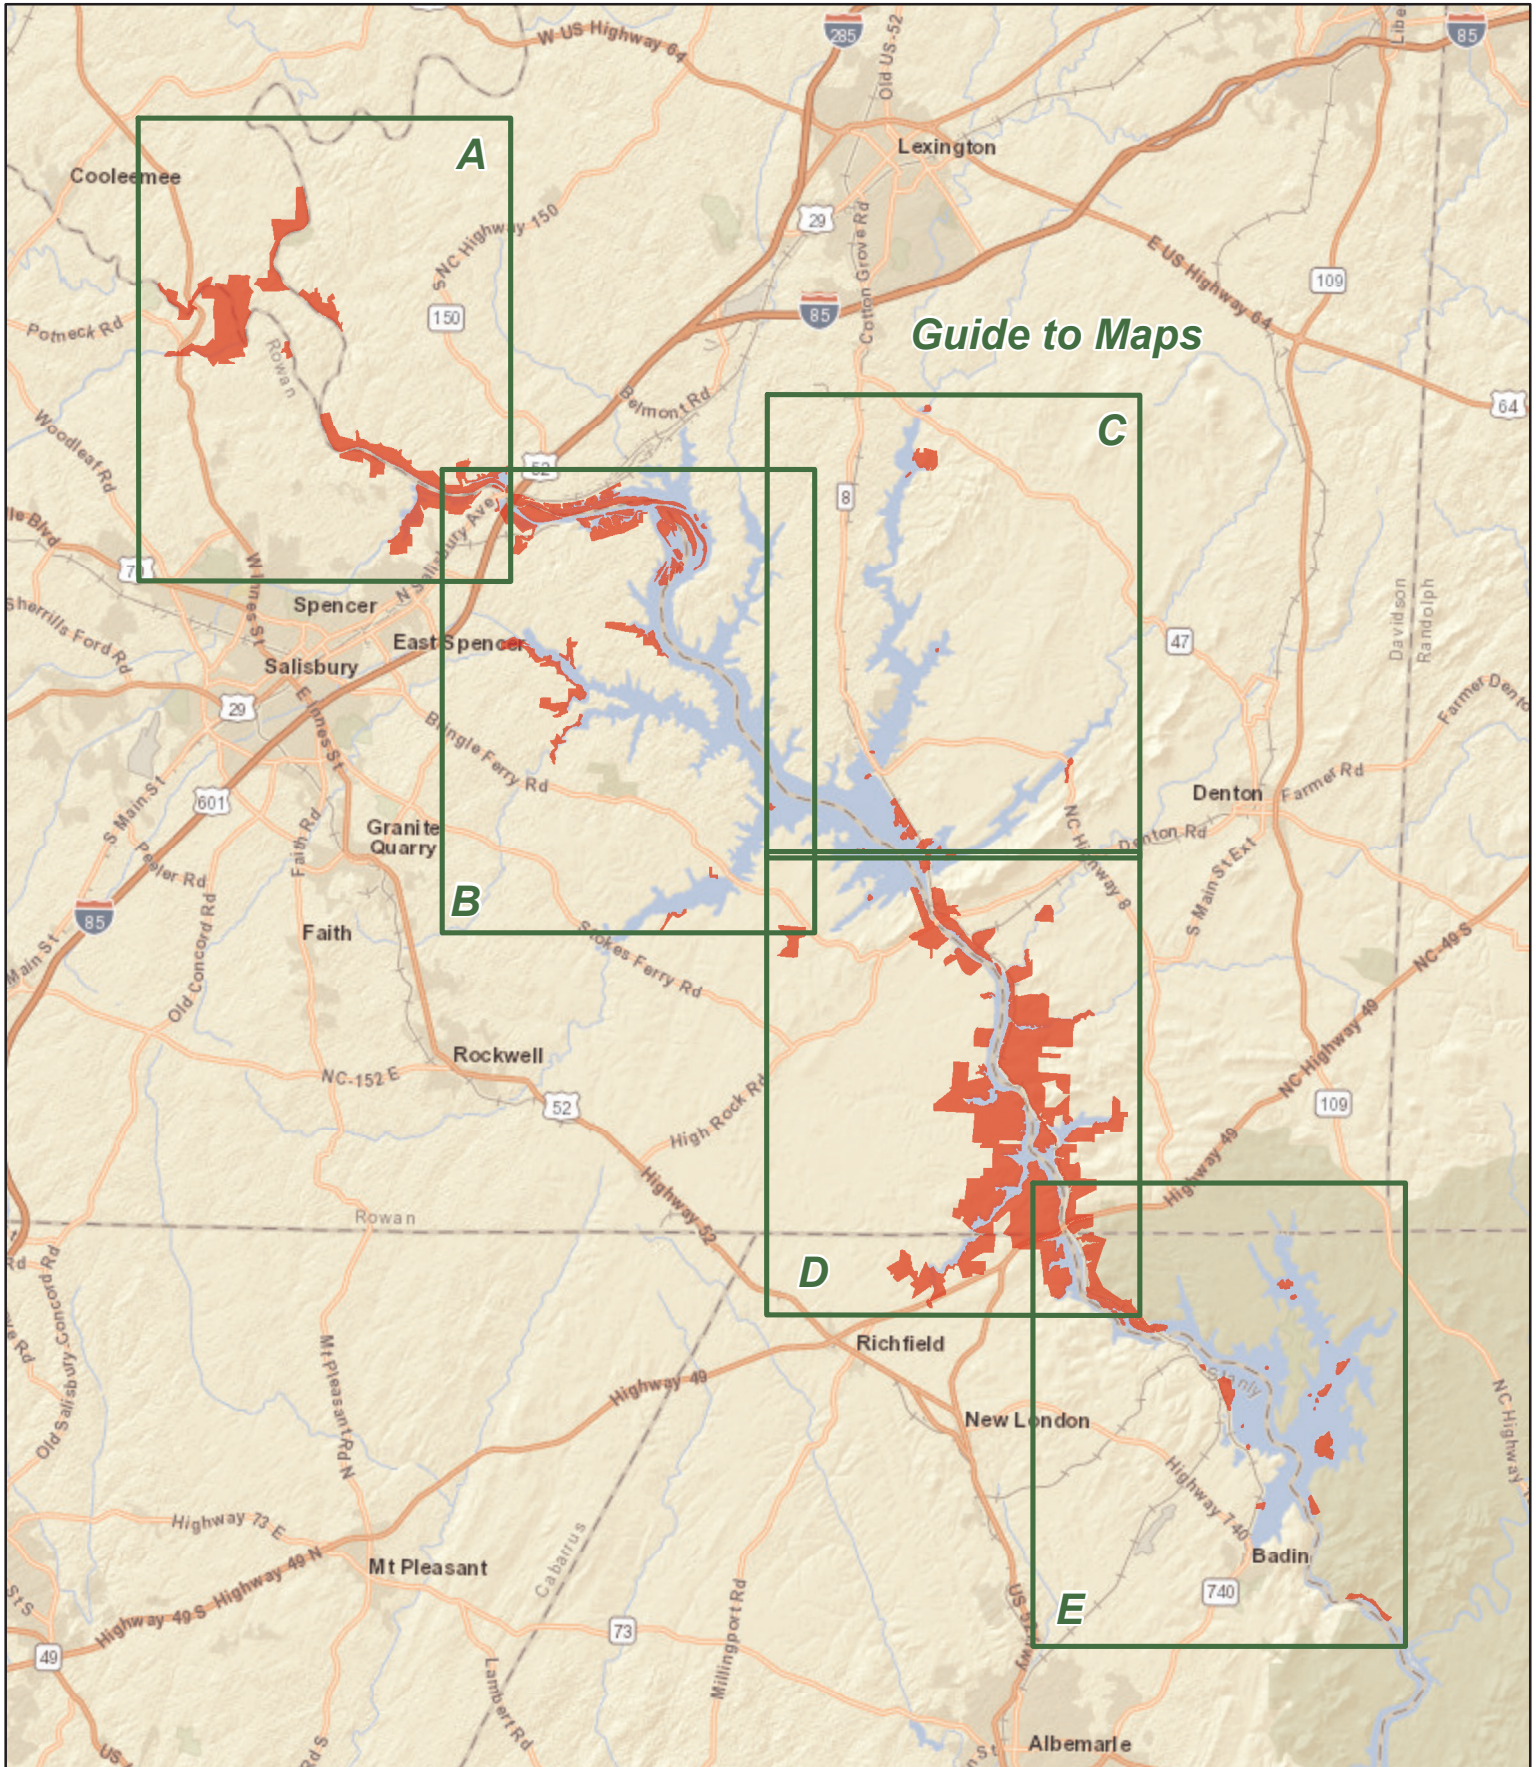

YADKIN RIVER (formerly ALCOA) GAME LAND

Alcoa Power Generating Inc., Cube Hydro Carolinas, N.C. Wildlife Resources Commission
Davidson, Davie, Montgomery, Rowan and Stanly Counties (11,600 total acres)

Guide to Maps

- | | | |
|------------------------|-------------------------|-----------------------|
| Non-WRC Boating Access | WRC Boating Access Area | Federal Land |
| Public Parking | Public Fishing Area | Game Land Type |
| Public Shooting Range | Secondary Road | Archery Zone |
| | | Game Land |

Note: All islands within High Rock, Tuckertown, Badin and Narrows Reservoirs are game lands. No public access to some tracts.

YADKIN RIVER GAME LAND (continued)

Alcoa Power Generating Inc., Cube Hydro Carolinas, N.C. Wildlife Resources Commission
Davidson, Davie, Montgomery, Rowan and Stanly Counties

Alcoa Power Generating Inc., Cube Hydro Carolinas, N.C. Wildlife Resources Commission
Davidson, Davie, Montgomery, Rowan and Stanly Counties

YADKIN RIVER GAME LAND (continued)

Alcoa Power Generating Inc., Cube Hydro Carolinas, N.C. Wildlife Resources Commission
Davidson, Davie, Montgomery, Rowan and Stanly Counties