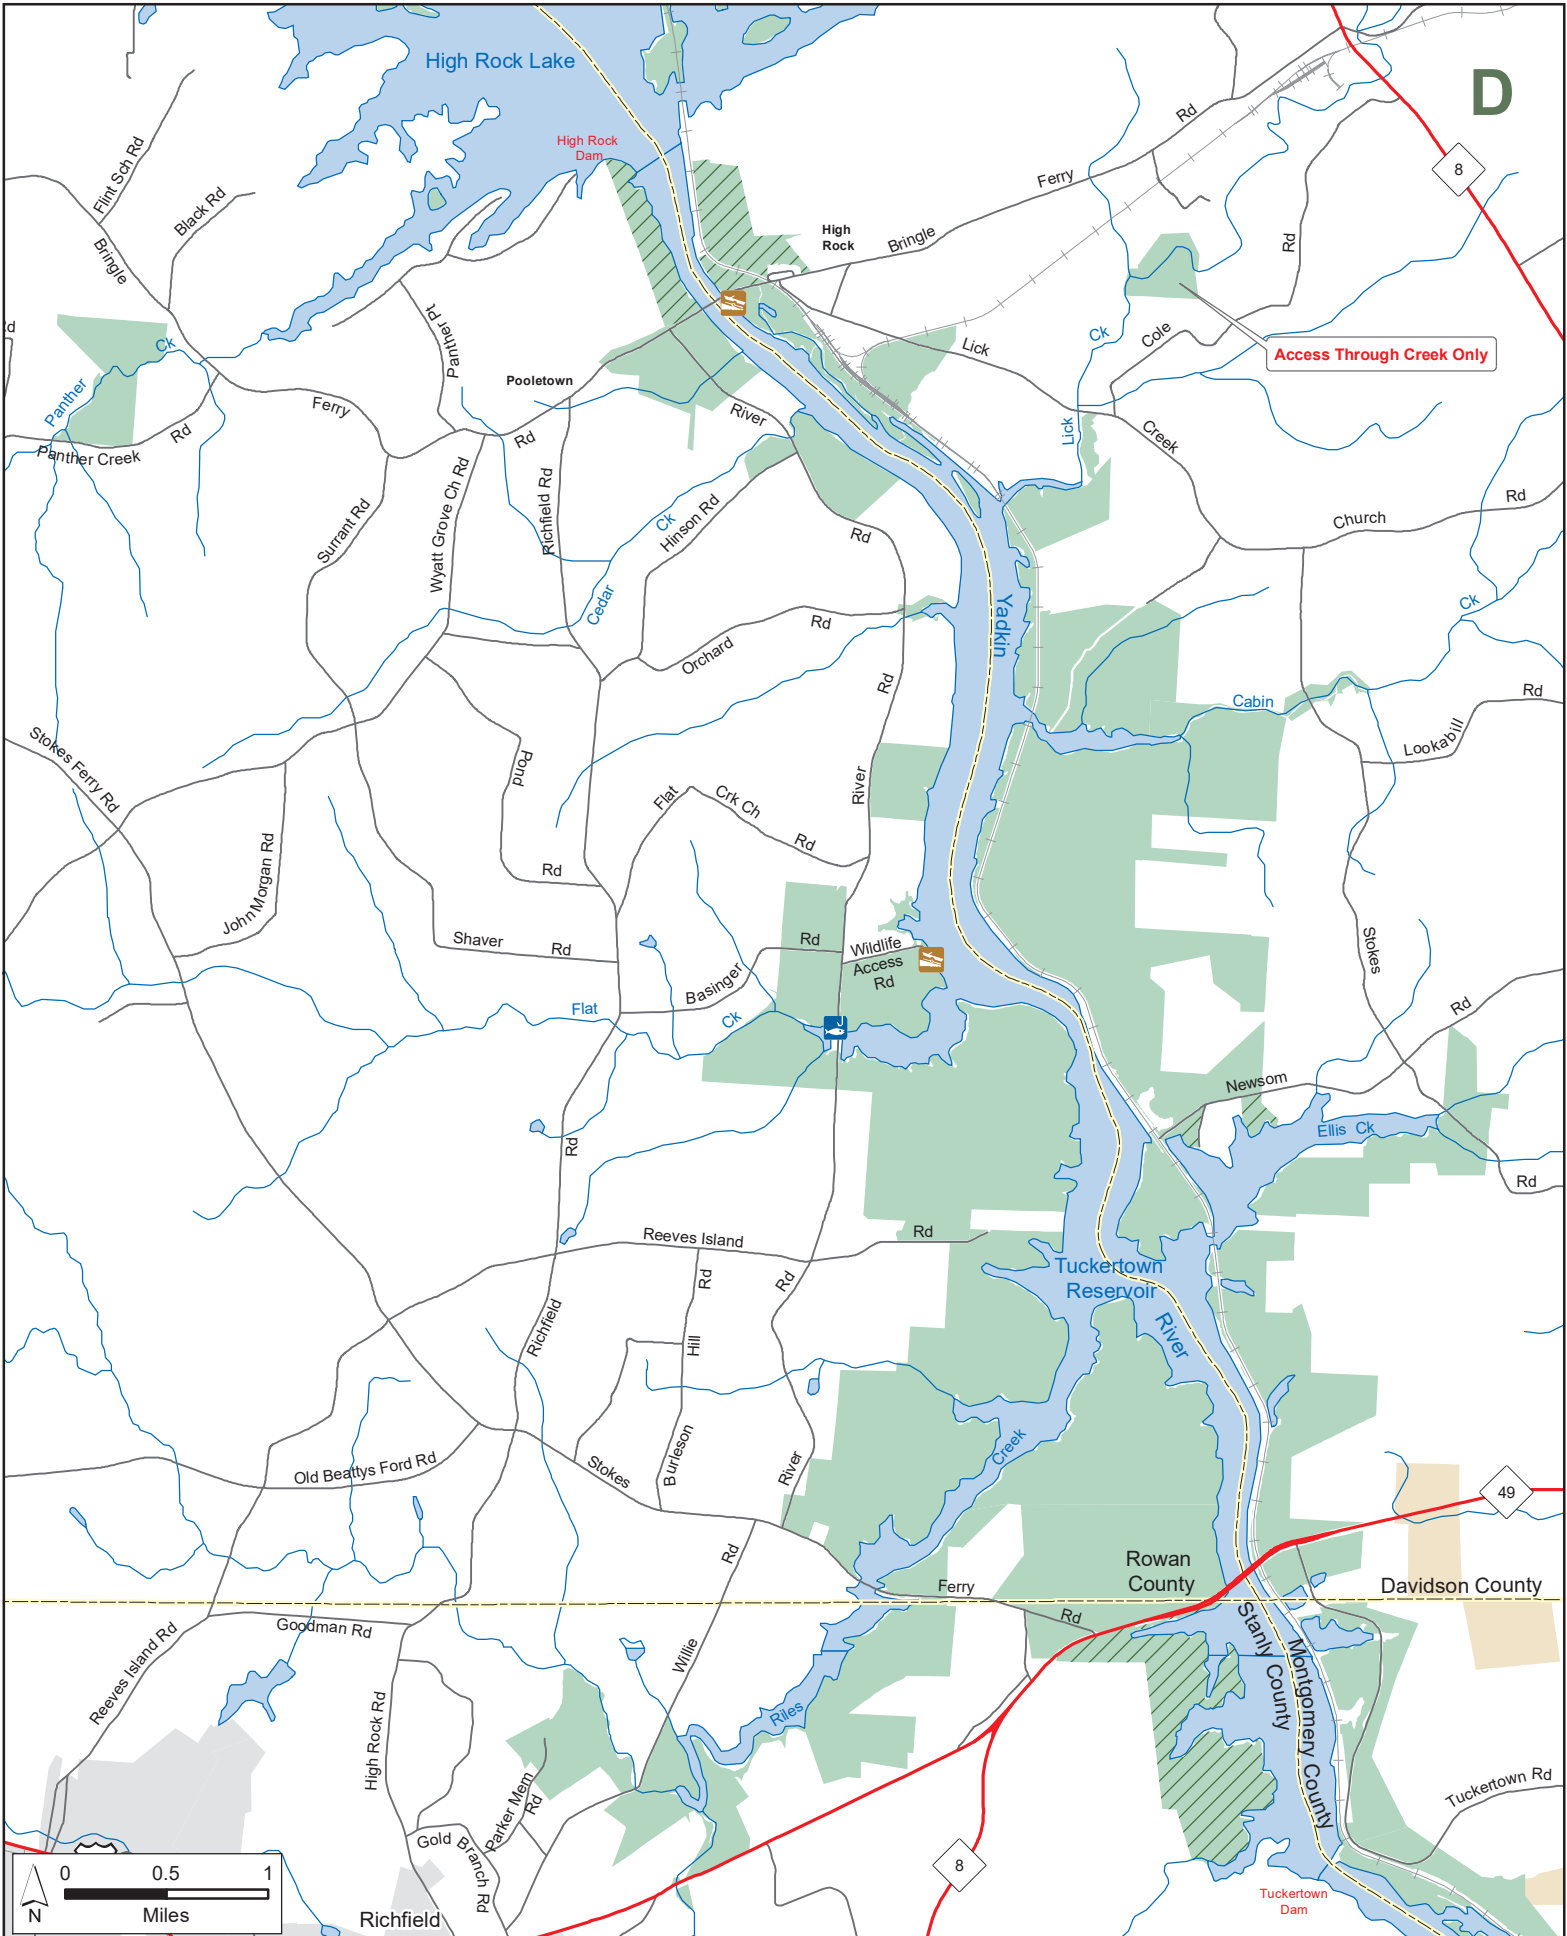

YADKIN RIVER GAME LAND (continued)

Alcoa Power Generating Inc., Cube Hydro Carolinas, N.C. Wildlife Resources Commission
Davidson, Davie, Montgomery, Rowan and Stanly Counties