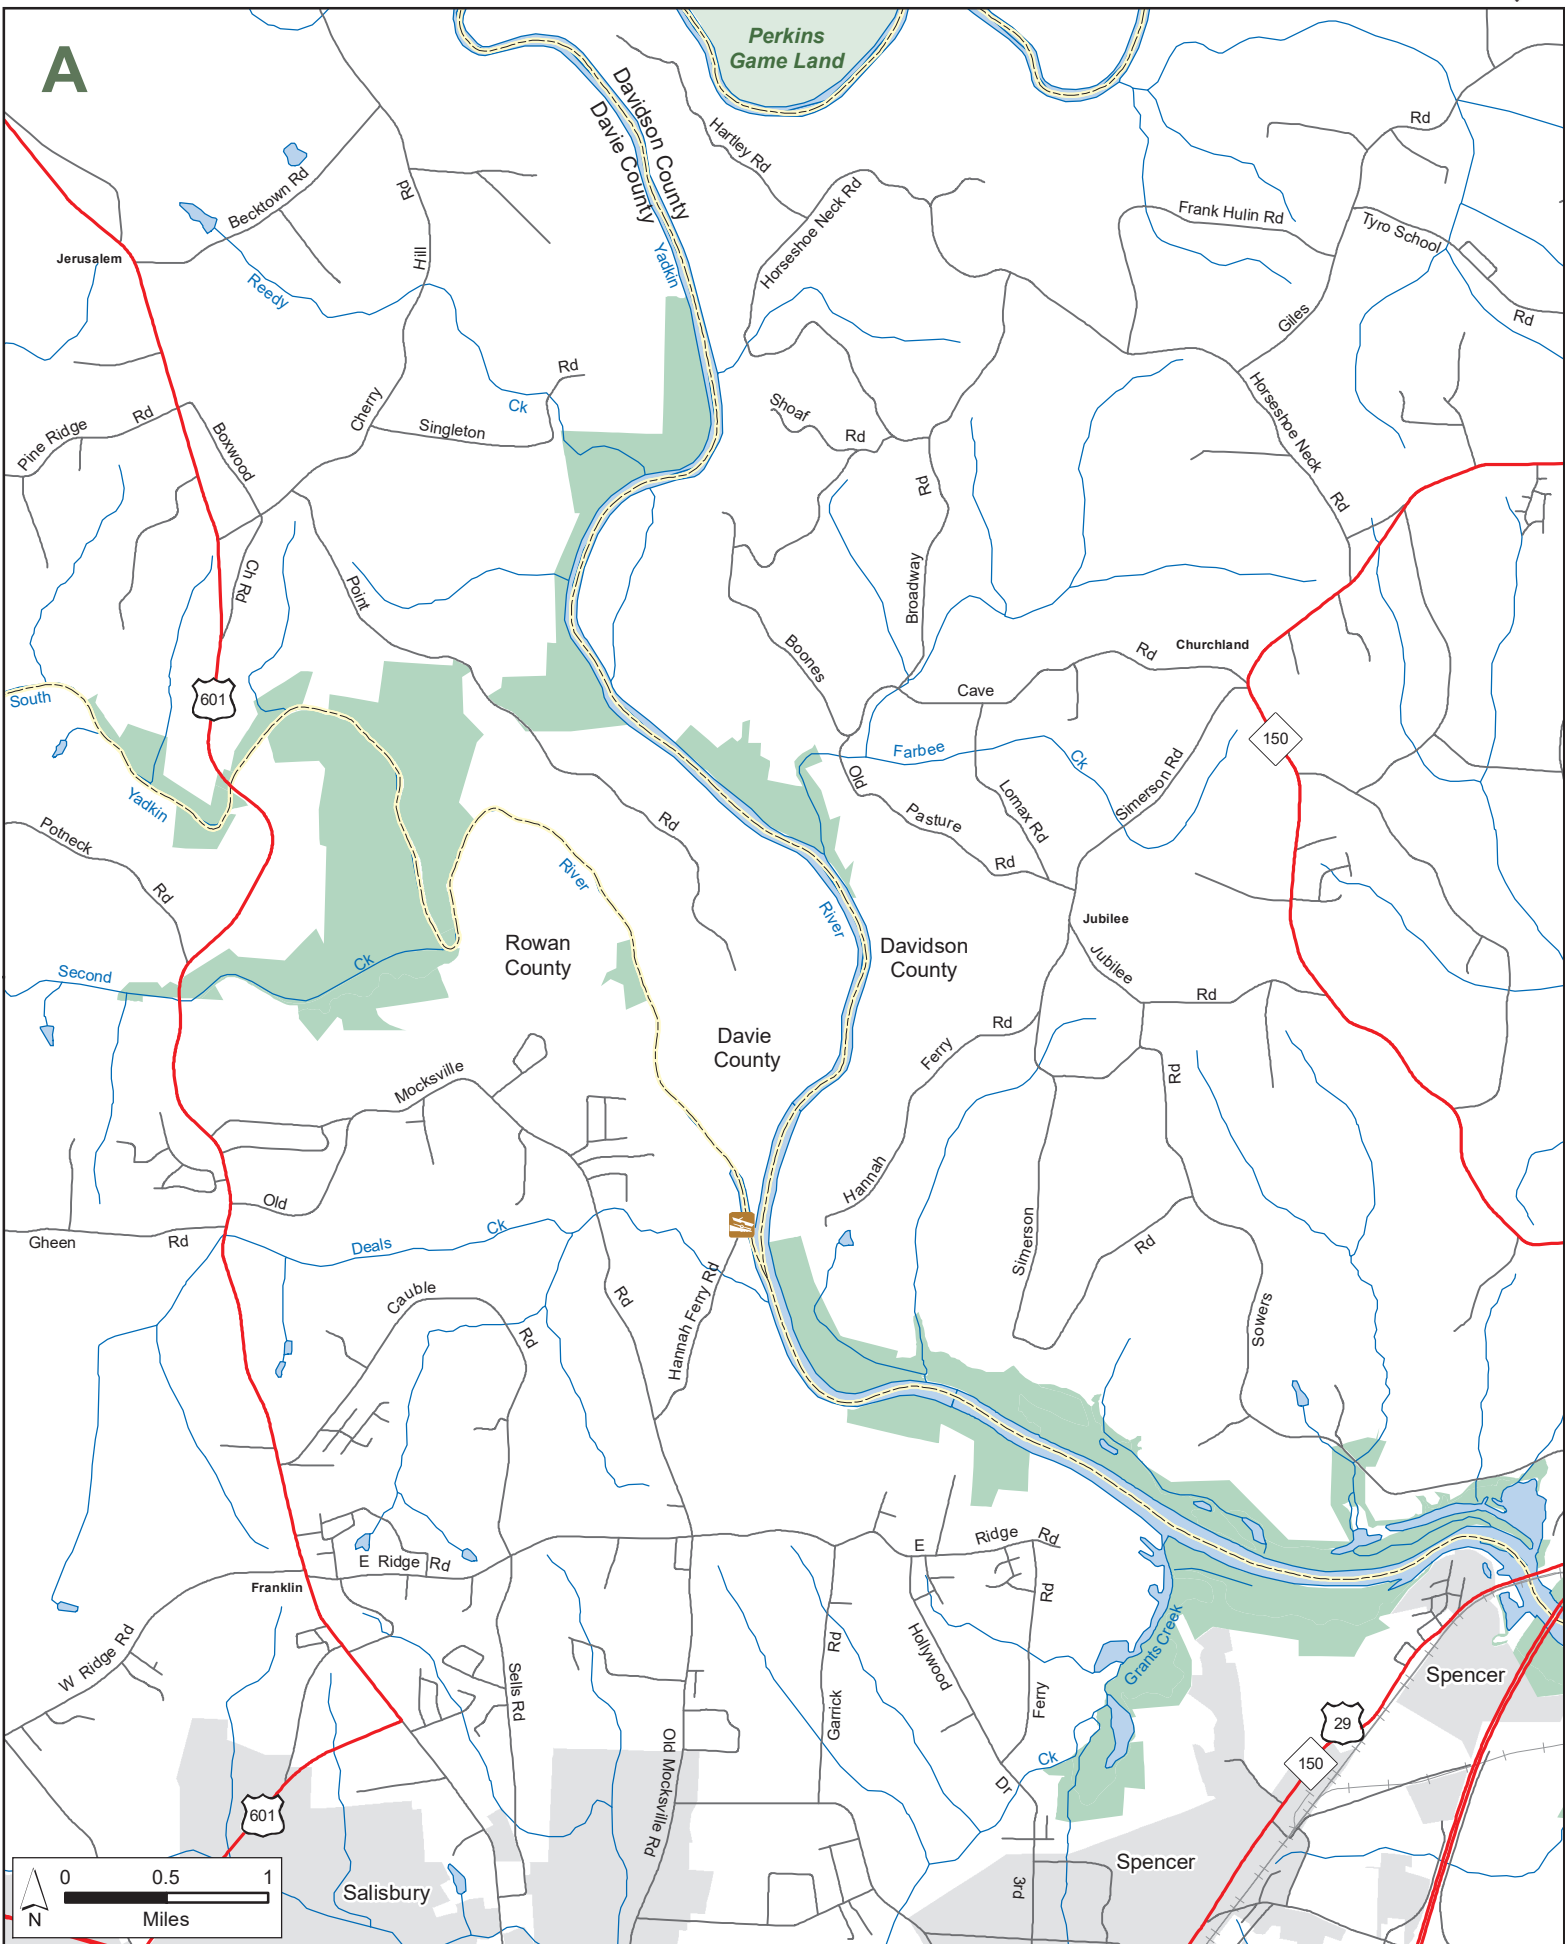

Guide to Maps

- | | | |
|------------------------|-------------------------|-----------------------|
| Non-WRC Boating Access | WRC Boating Access Area | Federal Land |
| Public Parking | Public Fishing Area | Game Land Type |
| Public Shooting Range | Secondary Road | Archery Zone |
| | | Game Land |

Note: All islands within High Rock, Tuckertown, Badin and Narrows Reservoirs are game lands. No public access to some tracts.

YADKIN RIVER GAME LAND (continued)

Alcoa Power Generating Inc., Cube Hydro Carolinas, N.C. Wildlife Resources Commission
Davidson, Davie, Montgomery, Rowan and Stanly Counties