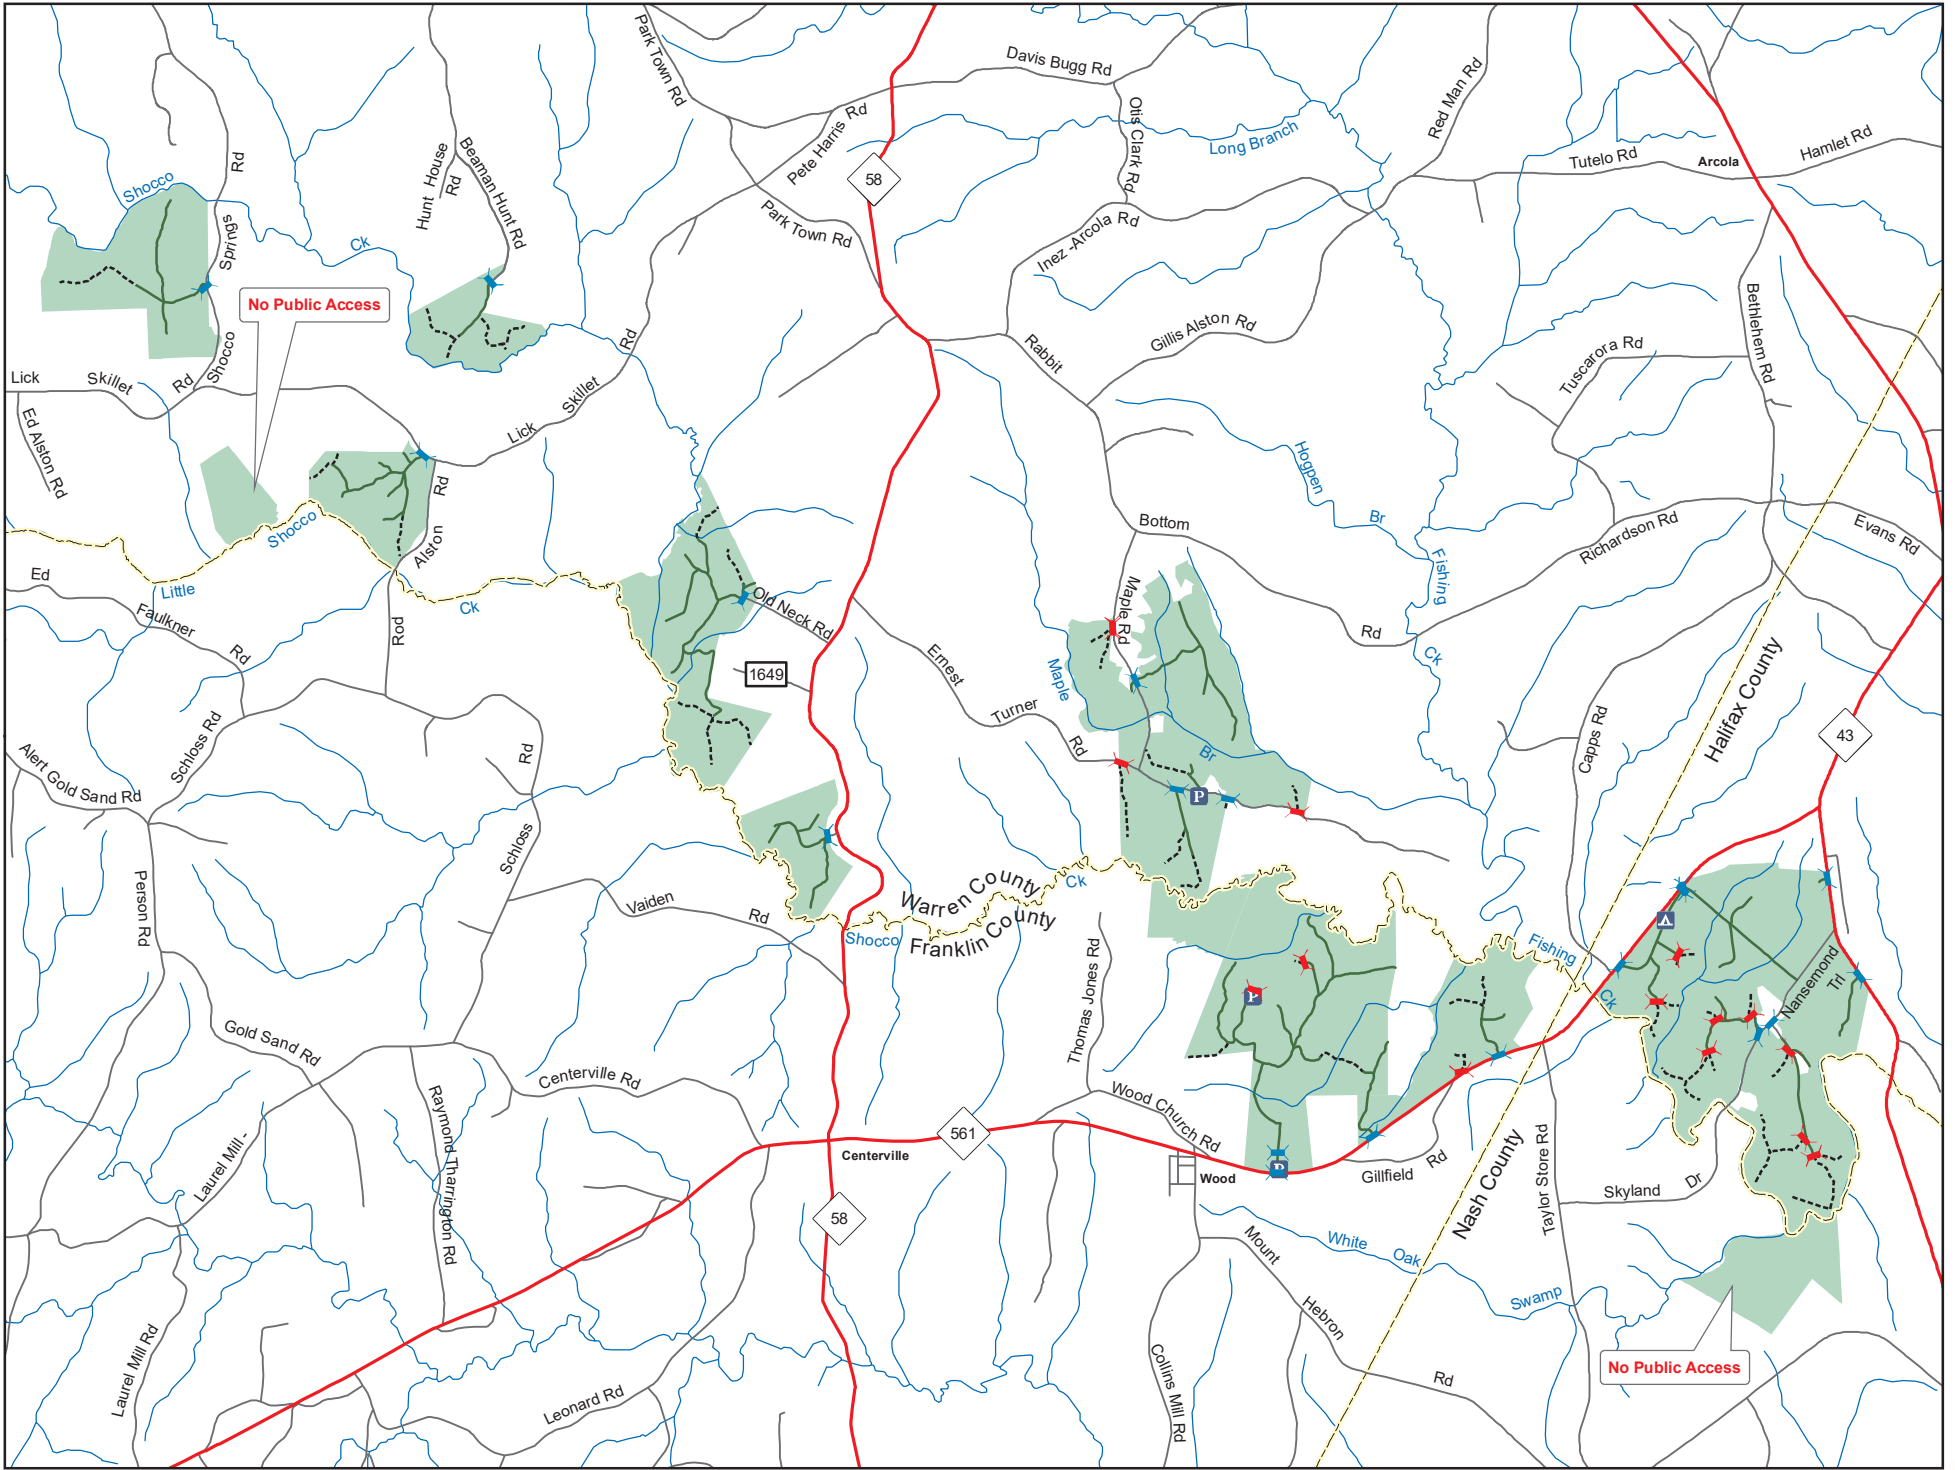

SHOCCO CREEK GAME LAND
 N.C. Wildlife Resources Commission
 Franklin, Halifax, Nash and Warren Counties (8,110 acres)

- Designated Camping Area
- Public Parking
- Permanently Closed Gate
- Seasonally Closed Gate
- Hunter Access Road
- Secondary Road
- Trail
- Game Land