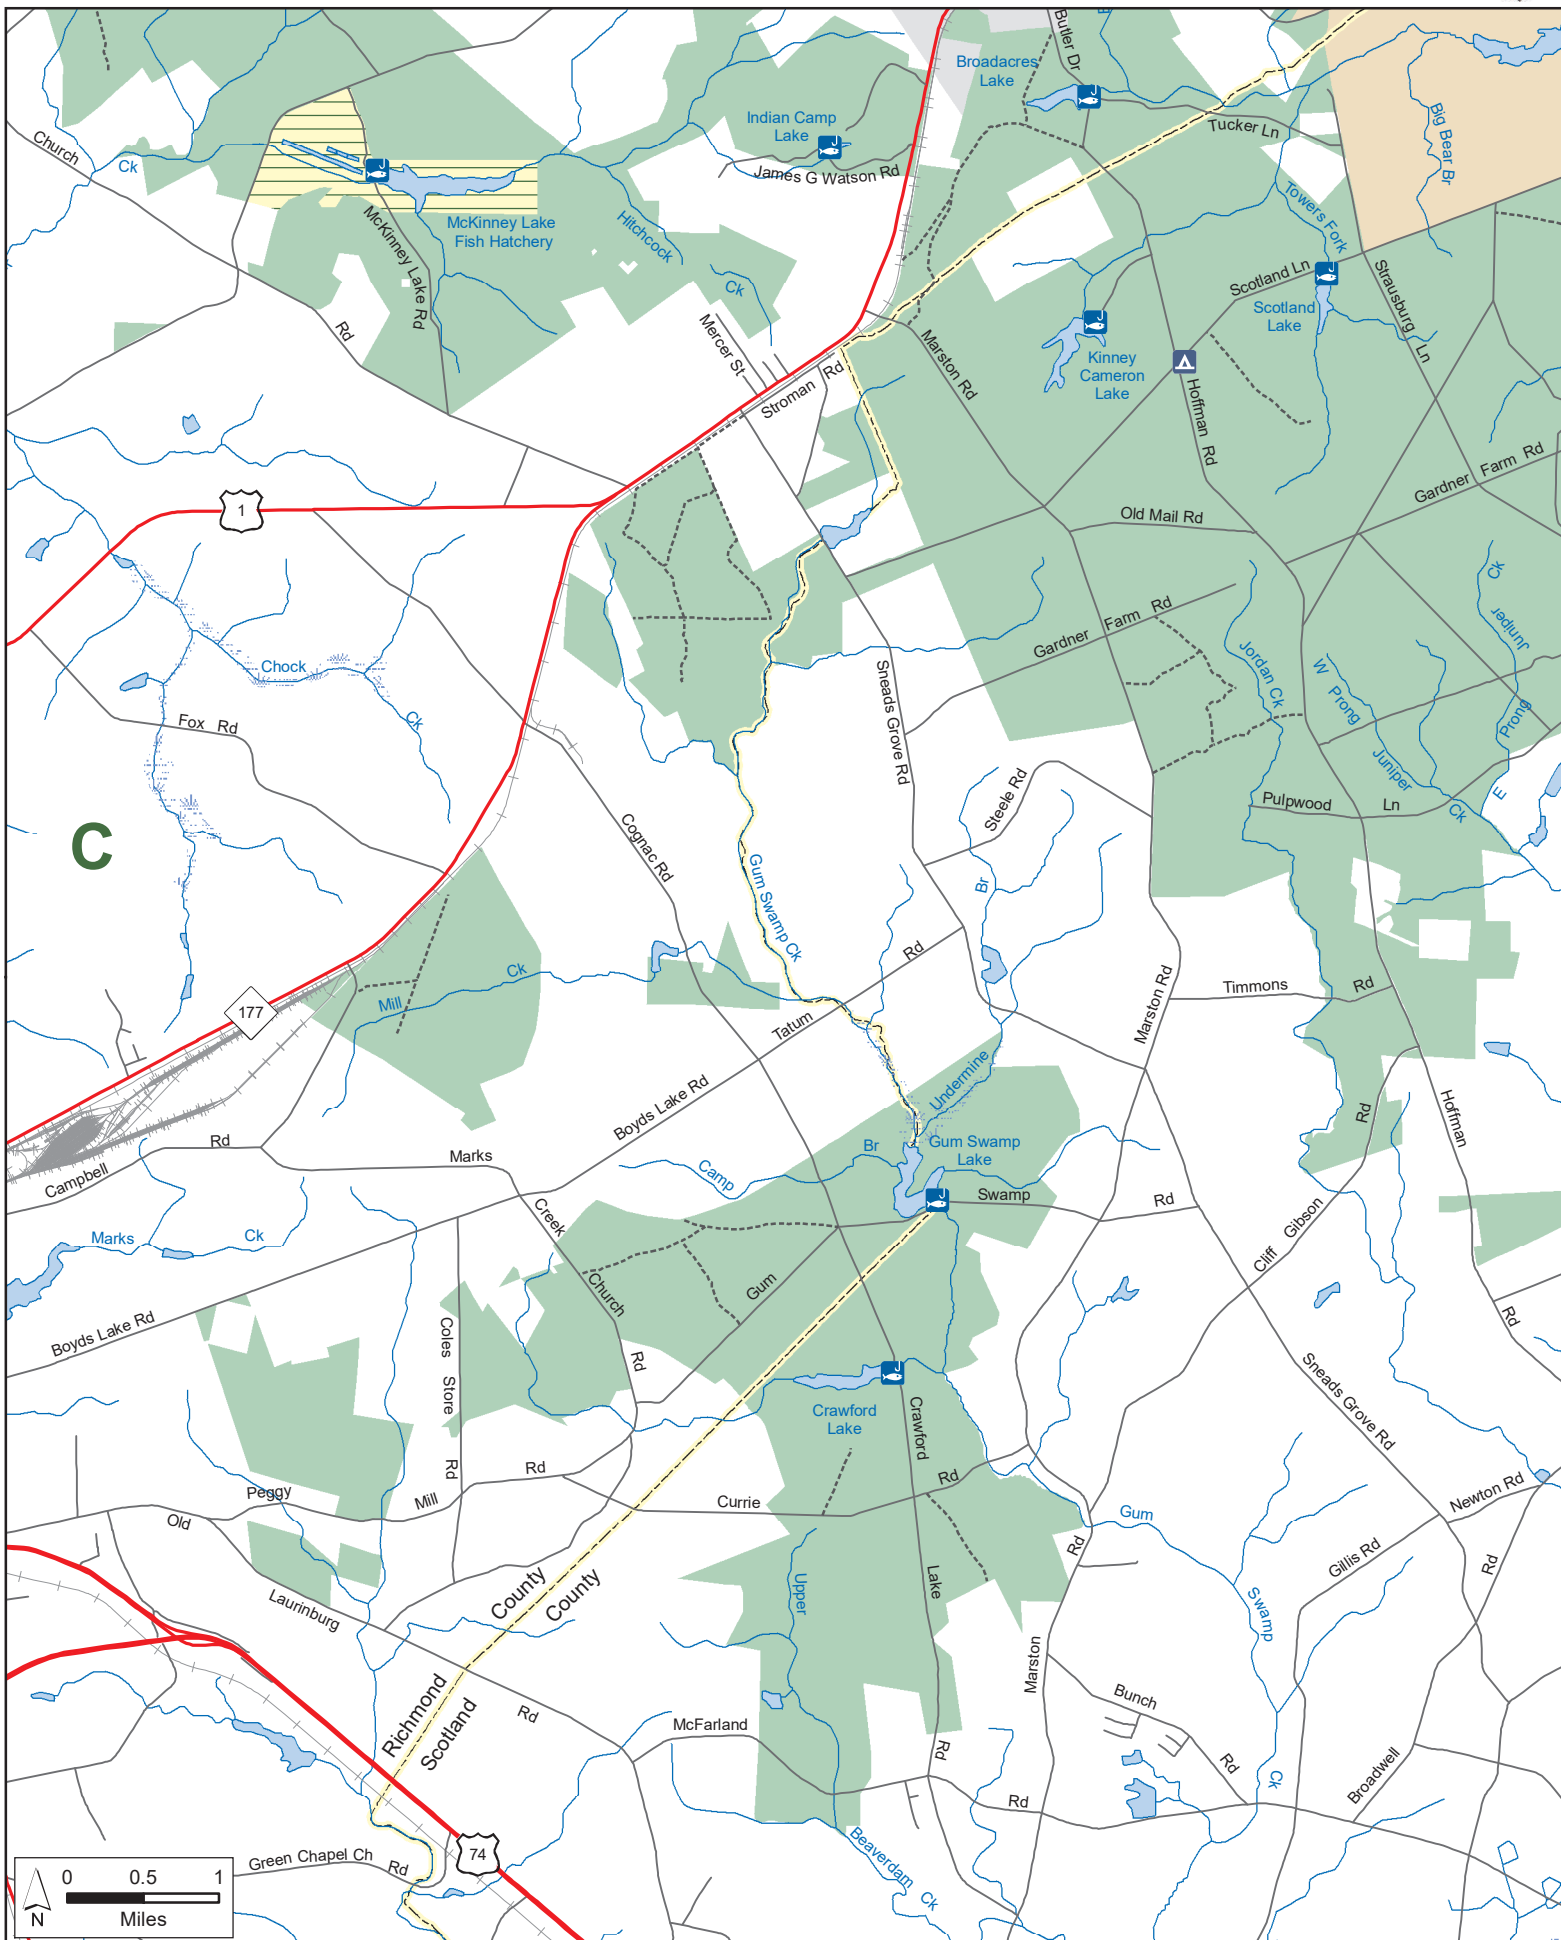

SANDHILLS GAME LAND

N.C. Wildlife Resources Commission
 Hoke, Moore, Richmond and Scotland Counties (65,028 total acres)

Guide to Maps

- | | | |
|--------------------------|----------------|-----------------------|
| Disabled Sportsman Blind | Secondary Road | Game Land Type |
| Designated Camping Area | Trail | Game Land |
| Public Shooting Range | State Park | Safety Zone |
| WRC Boating Access Area | Federal Land | Field Trial Grounds |
| Public Fishing Area | | Field Trial Course |

SANDHILLS GAME LAND (continued)

N.C. Wildlife Resources Commission
Hoke, Moore, Richmond and Scotland Counties

SANDHILLS GAME LAND (continued)

N.C. Wildlife Resources Commission
Hoke, Moore, Richmond and Scotland Counties