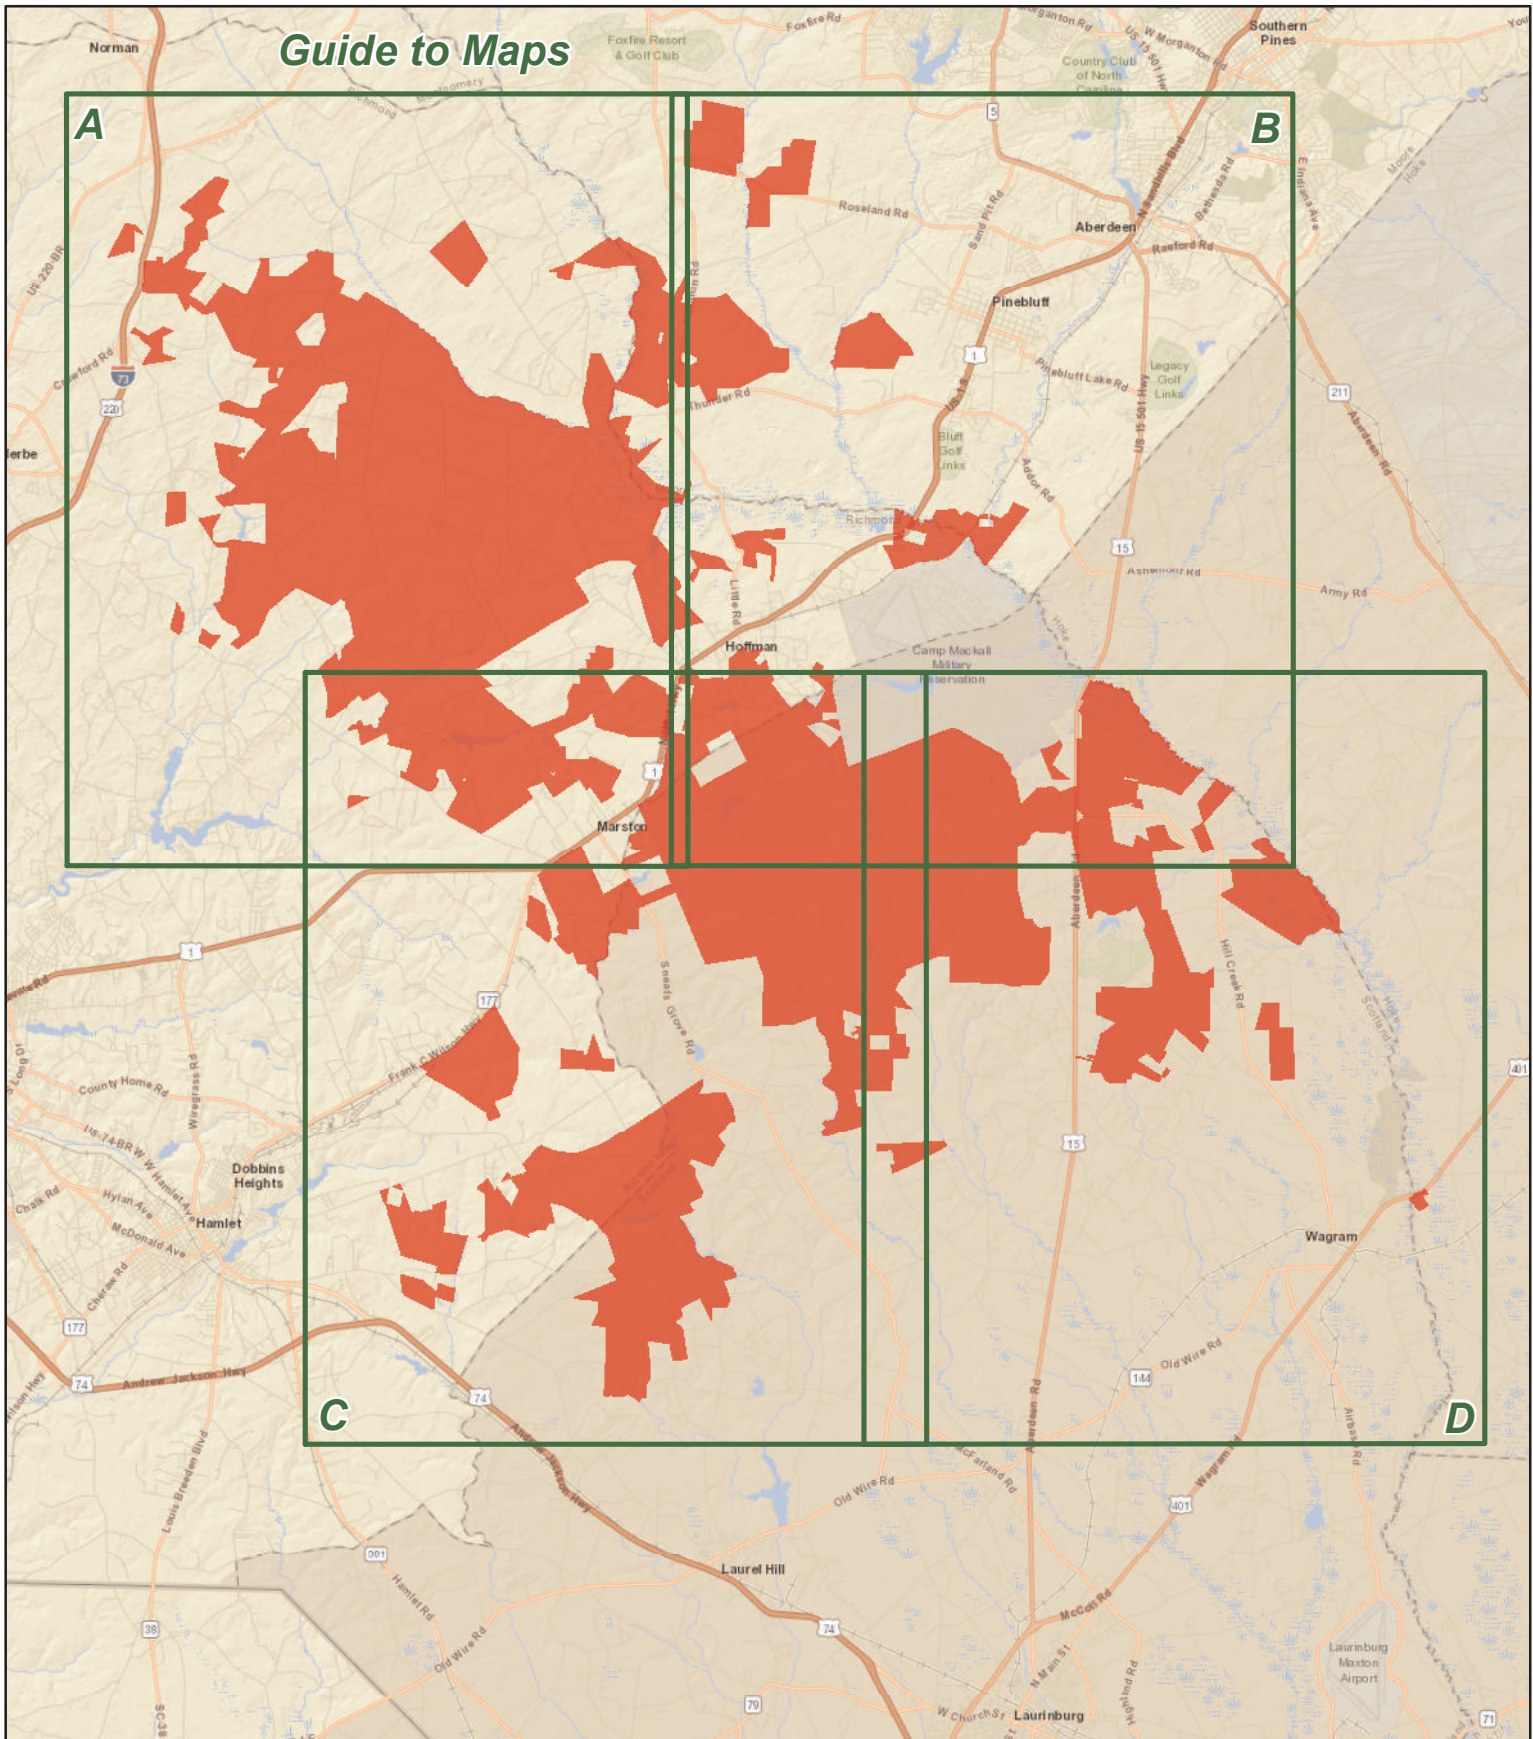

SANDHILLS GAME LAND

N.C. Wildlife Resources Commission
 Hoke, Moore, Richmond and Scotland Counties (65,028 total acres)

Guide to Maps

- | | | |
|--------------------------|----------------|-----------------------|
| Disabled Sportsman Blind | Secondary Road | Game Land Type |
| Designated Camping Area | Trail | Game Land |
| Public Shooting Range | State Park | Safety Zone |
| WRC Boating Access Area | Federal Land | Field Trial Grounds |
| Public Fishing Area | | Field Trial Course |

SANDHILLS GAME LAND (continued)

N.C. Wildlife Resources Commission
Hoke, Moore, Richmond and Scotland Counties

SANDHILLS GAME LAND (continued)

N.C. Wildlife Resources Commission
Hoke, Moore, Richmond and Scotland Counties