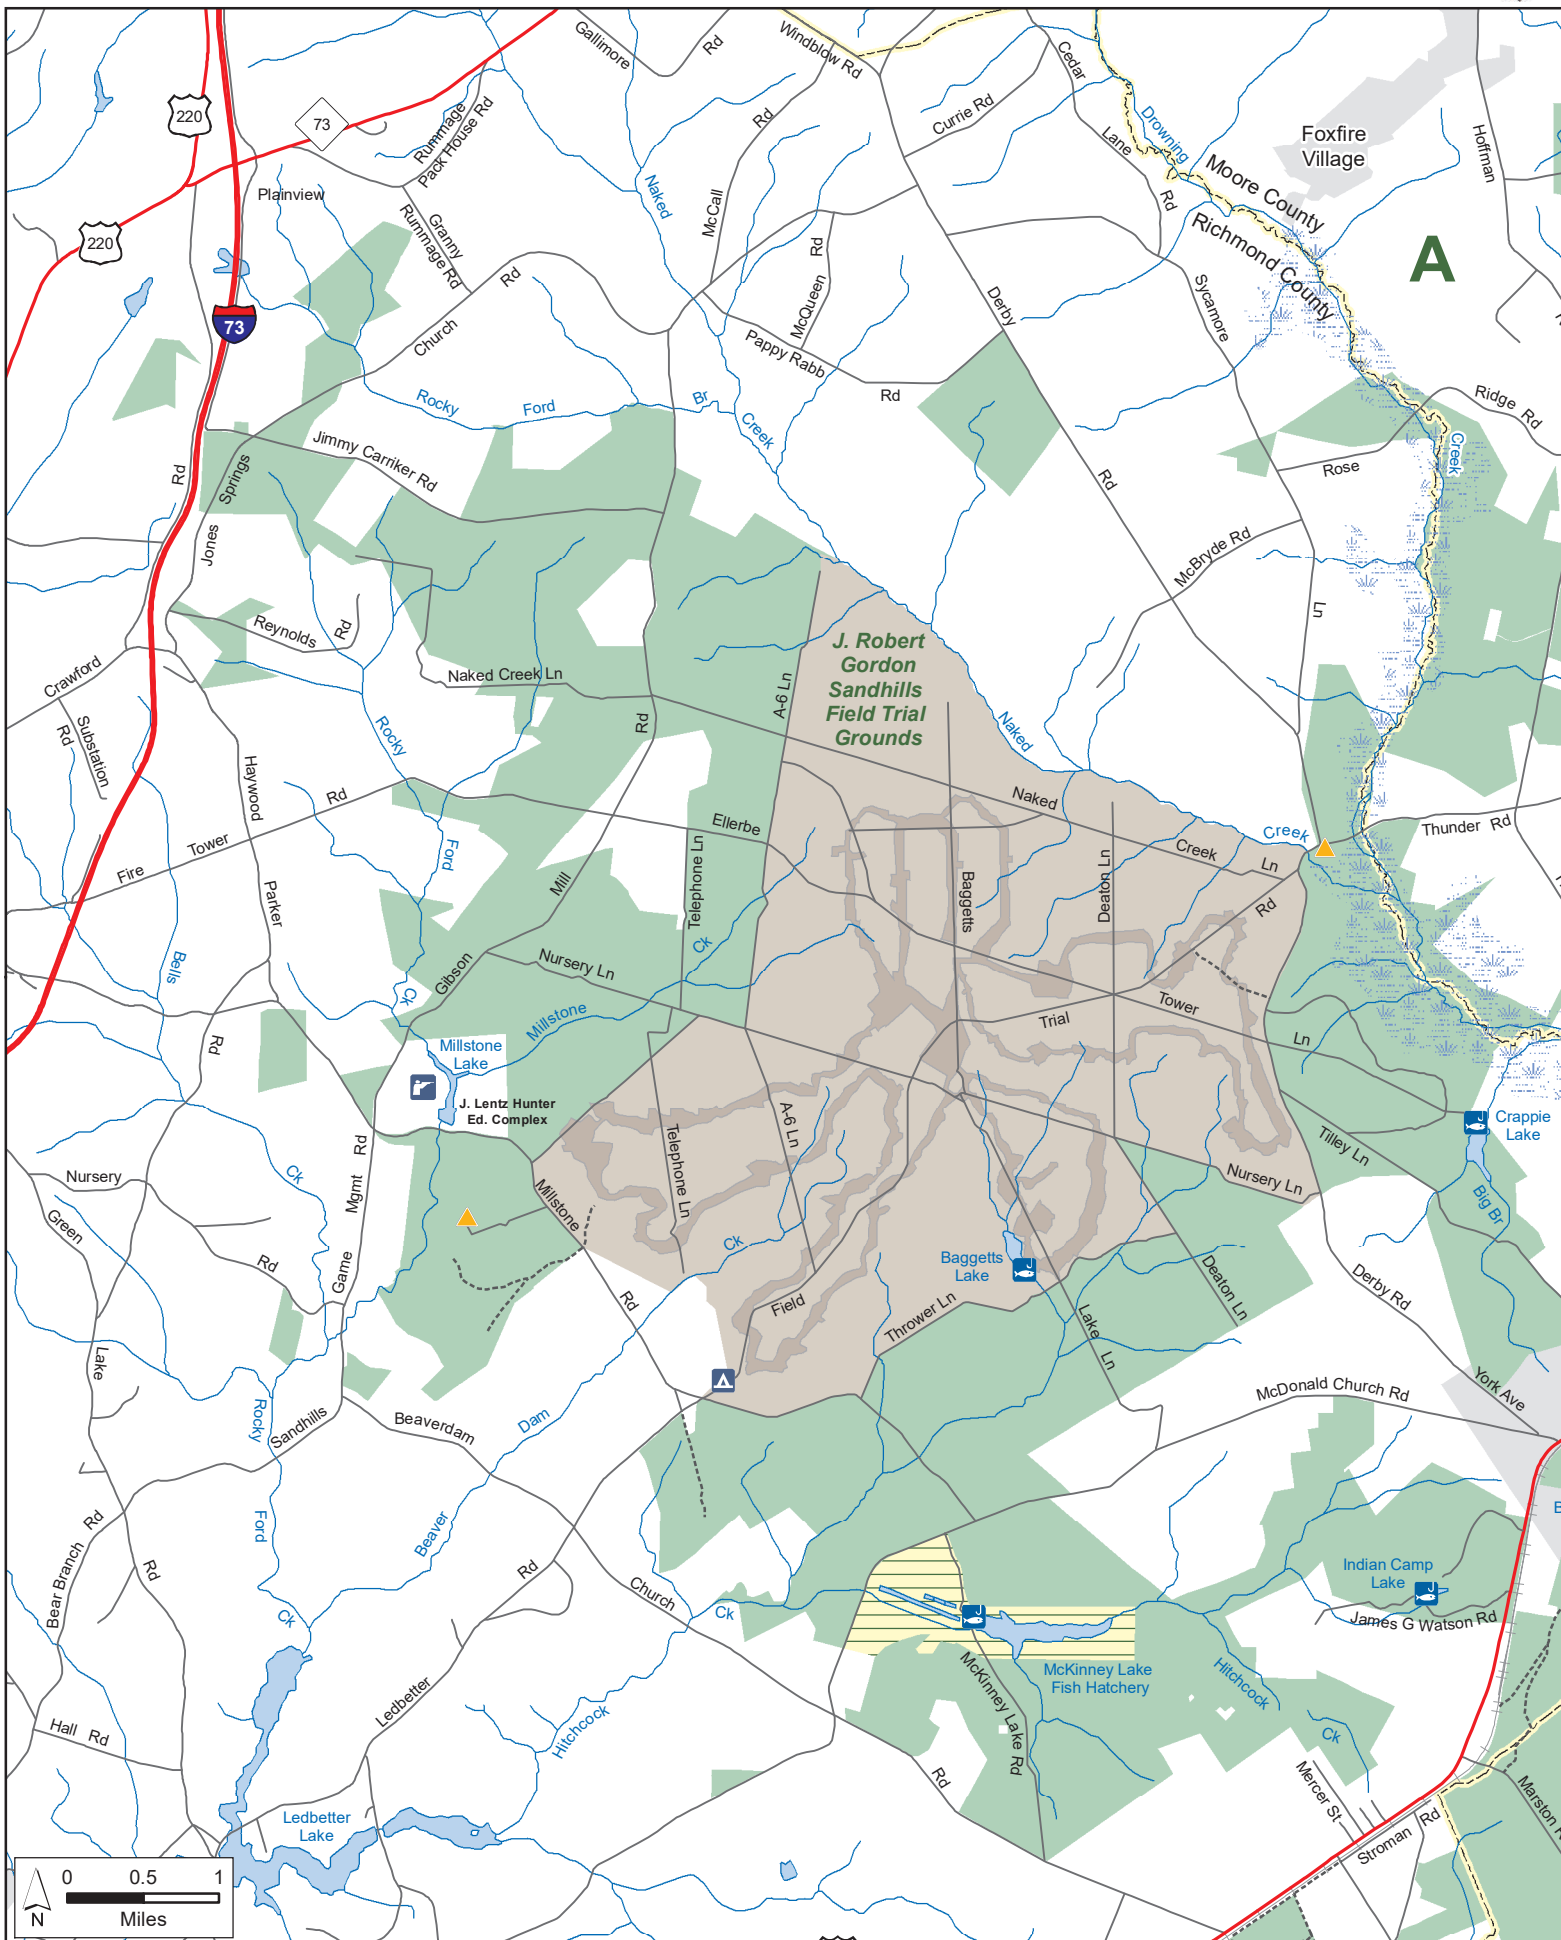

SANDHILLS GAME LAND

N.C. Wildlife Resources Commission
 Hoke, Moore, Richmond and Scotland Counties (65,028 total acres)

Guide to Maps

- | | | |
|--------------------------|----------------|-----------------------|
| Disabled Sportsman Blind | Secondary Road | Game Land Type |
| Designated Camping Area | Trail | Game Land |
| Public Shooting Range | State Park | Safety Zone |
| WRC Boating Access Area | Federal Land | Field Trial Grounds |
| Public Fishing Area | | Field Trial Course |

SANDHILLS GAME LAND (continued)

N.C. Wildlife Resources Commission
Hoke, Moore, Richmond and Scotland Counties

SANDHILLS GAME LAND (continued)

N.C. Wildlife Resources Commission
Hoke, Moore, Richmond and Scotland Counties