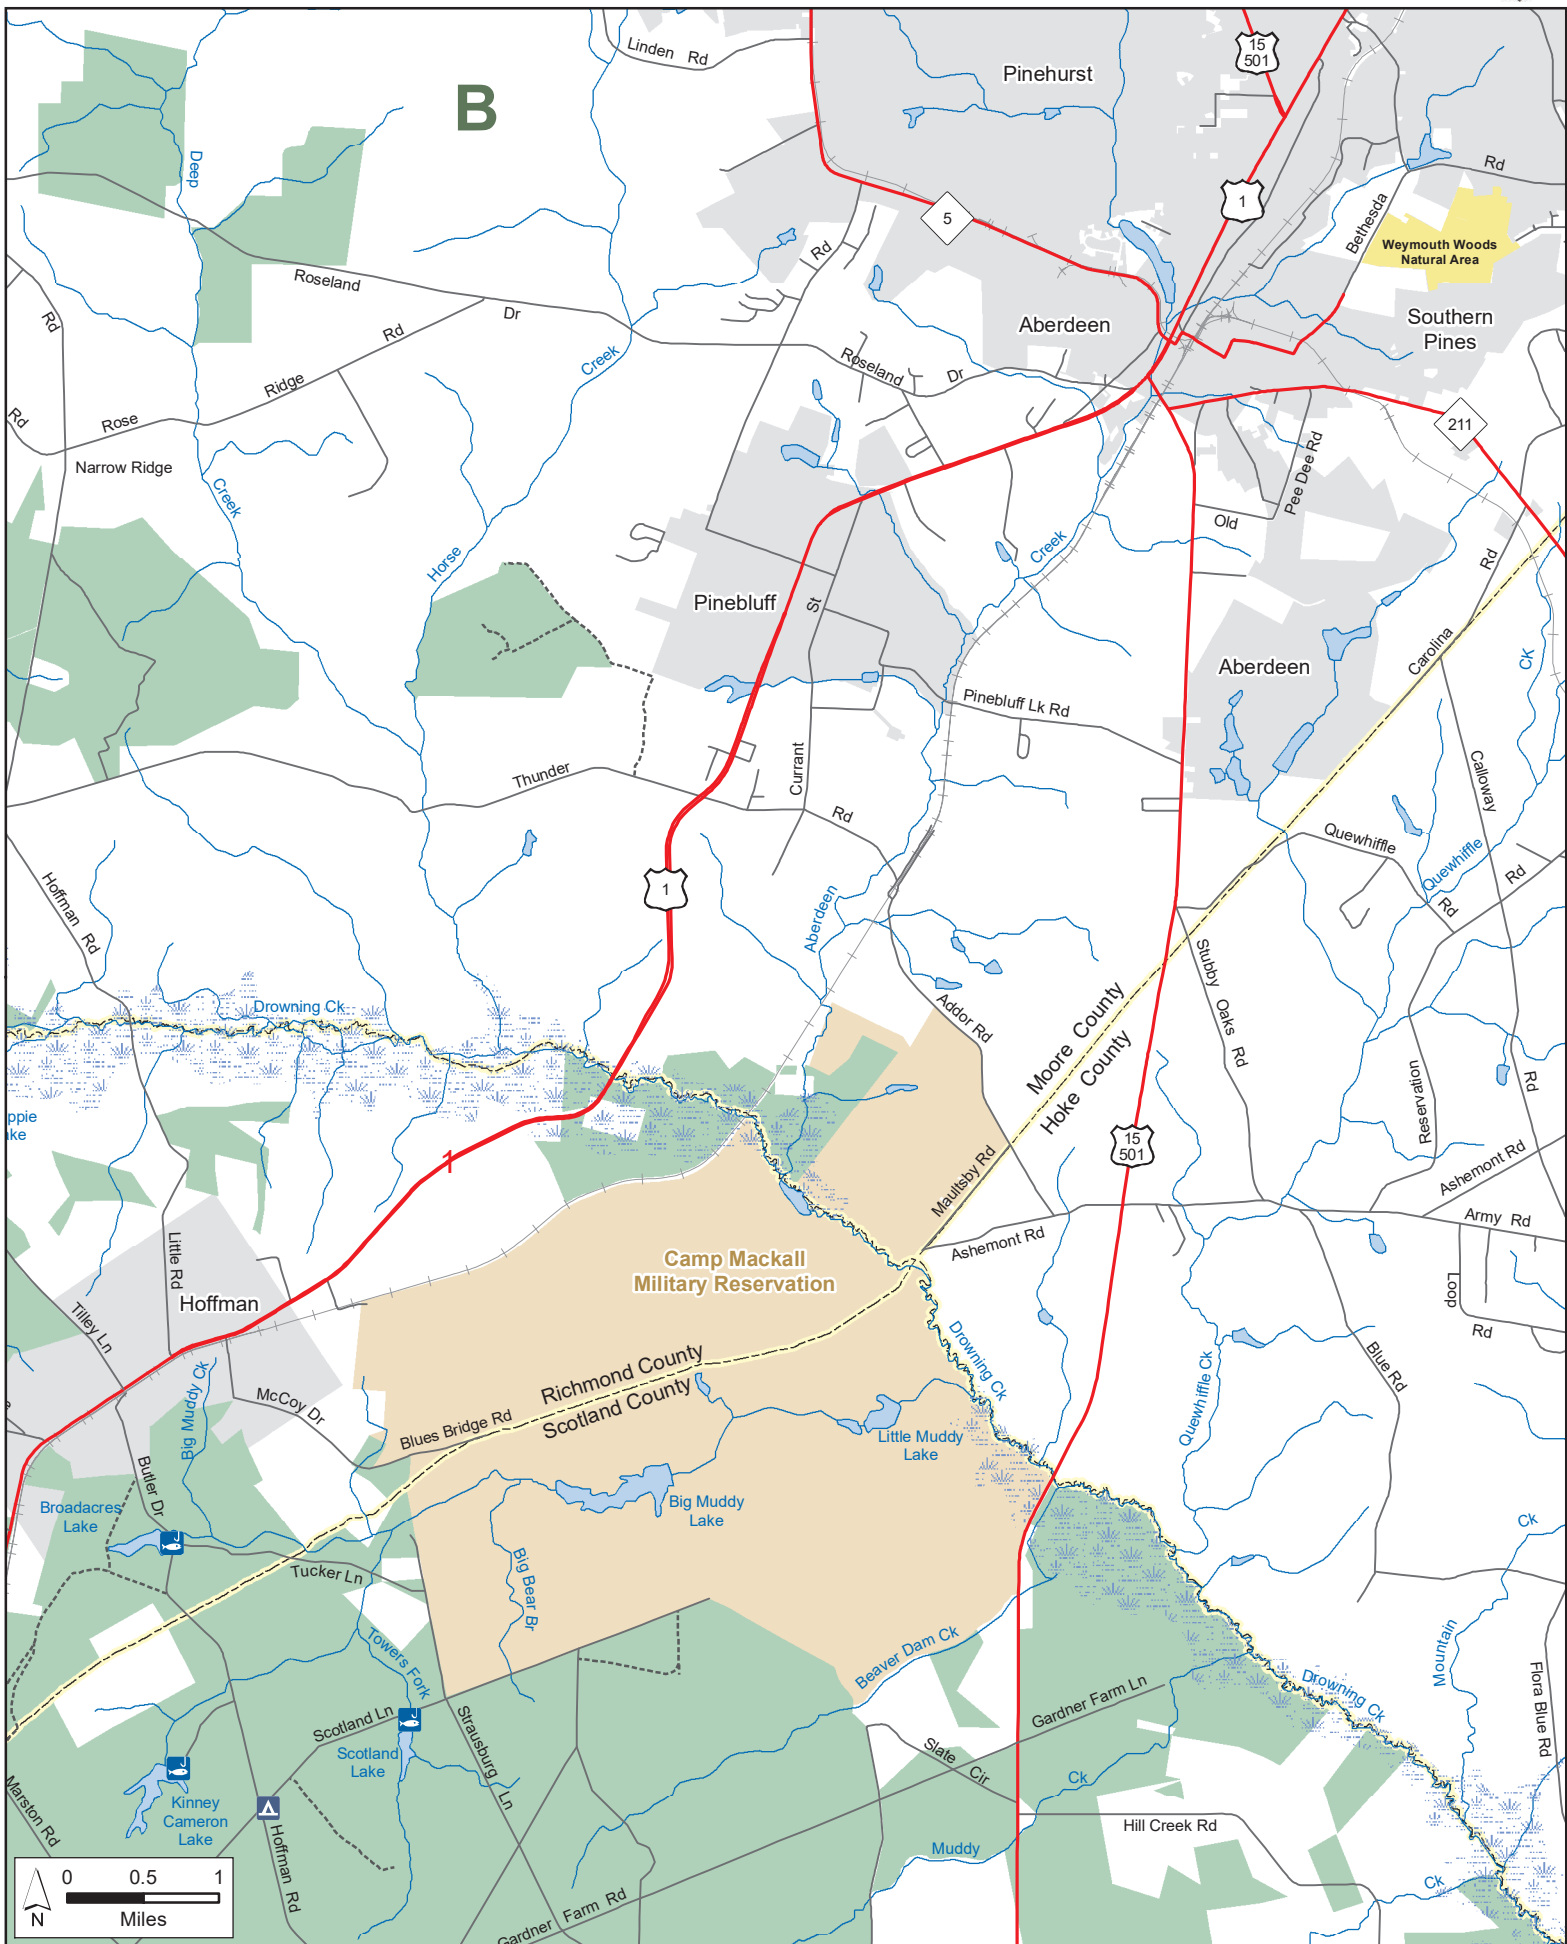

SANDHILLS GAME LAND

N.C. Wildlife Resources Commission
 Hoke, Moore, Richmond and Scotland Counties (65,028 total acres)

Guide to Maps

- | | | |
|--------------------------|----------------|-----------------------|
| Disabled Sportsman Blind | Secondary Road | Game Land Type |
| Designated Camping Area | Trail | Game Land |
| Public Shooting Range | State Park | Safety Zone |
| WRC Boating Access Area | Federal Land | Field Trial Grounds |
| Public Fishing Area | | Field Trial Course |

SANDHILLS GAME LAND (continued)

N.C. Wildlife Resources Commission
Hoke, Moore, Richmond and Scotland Counties

SANDHILLS GAME LAND (continued)

N.C. Wildlife Resources Commission
Hoke, Moore, Richmond and Scotland Counties