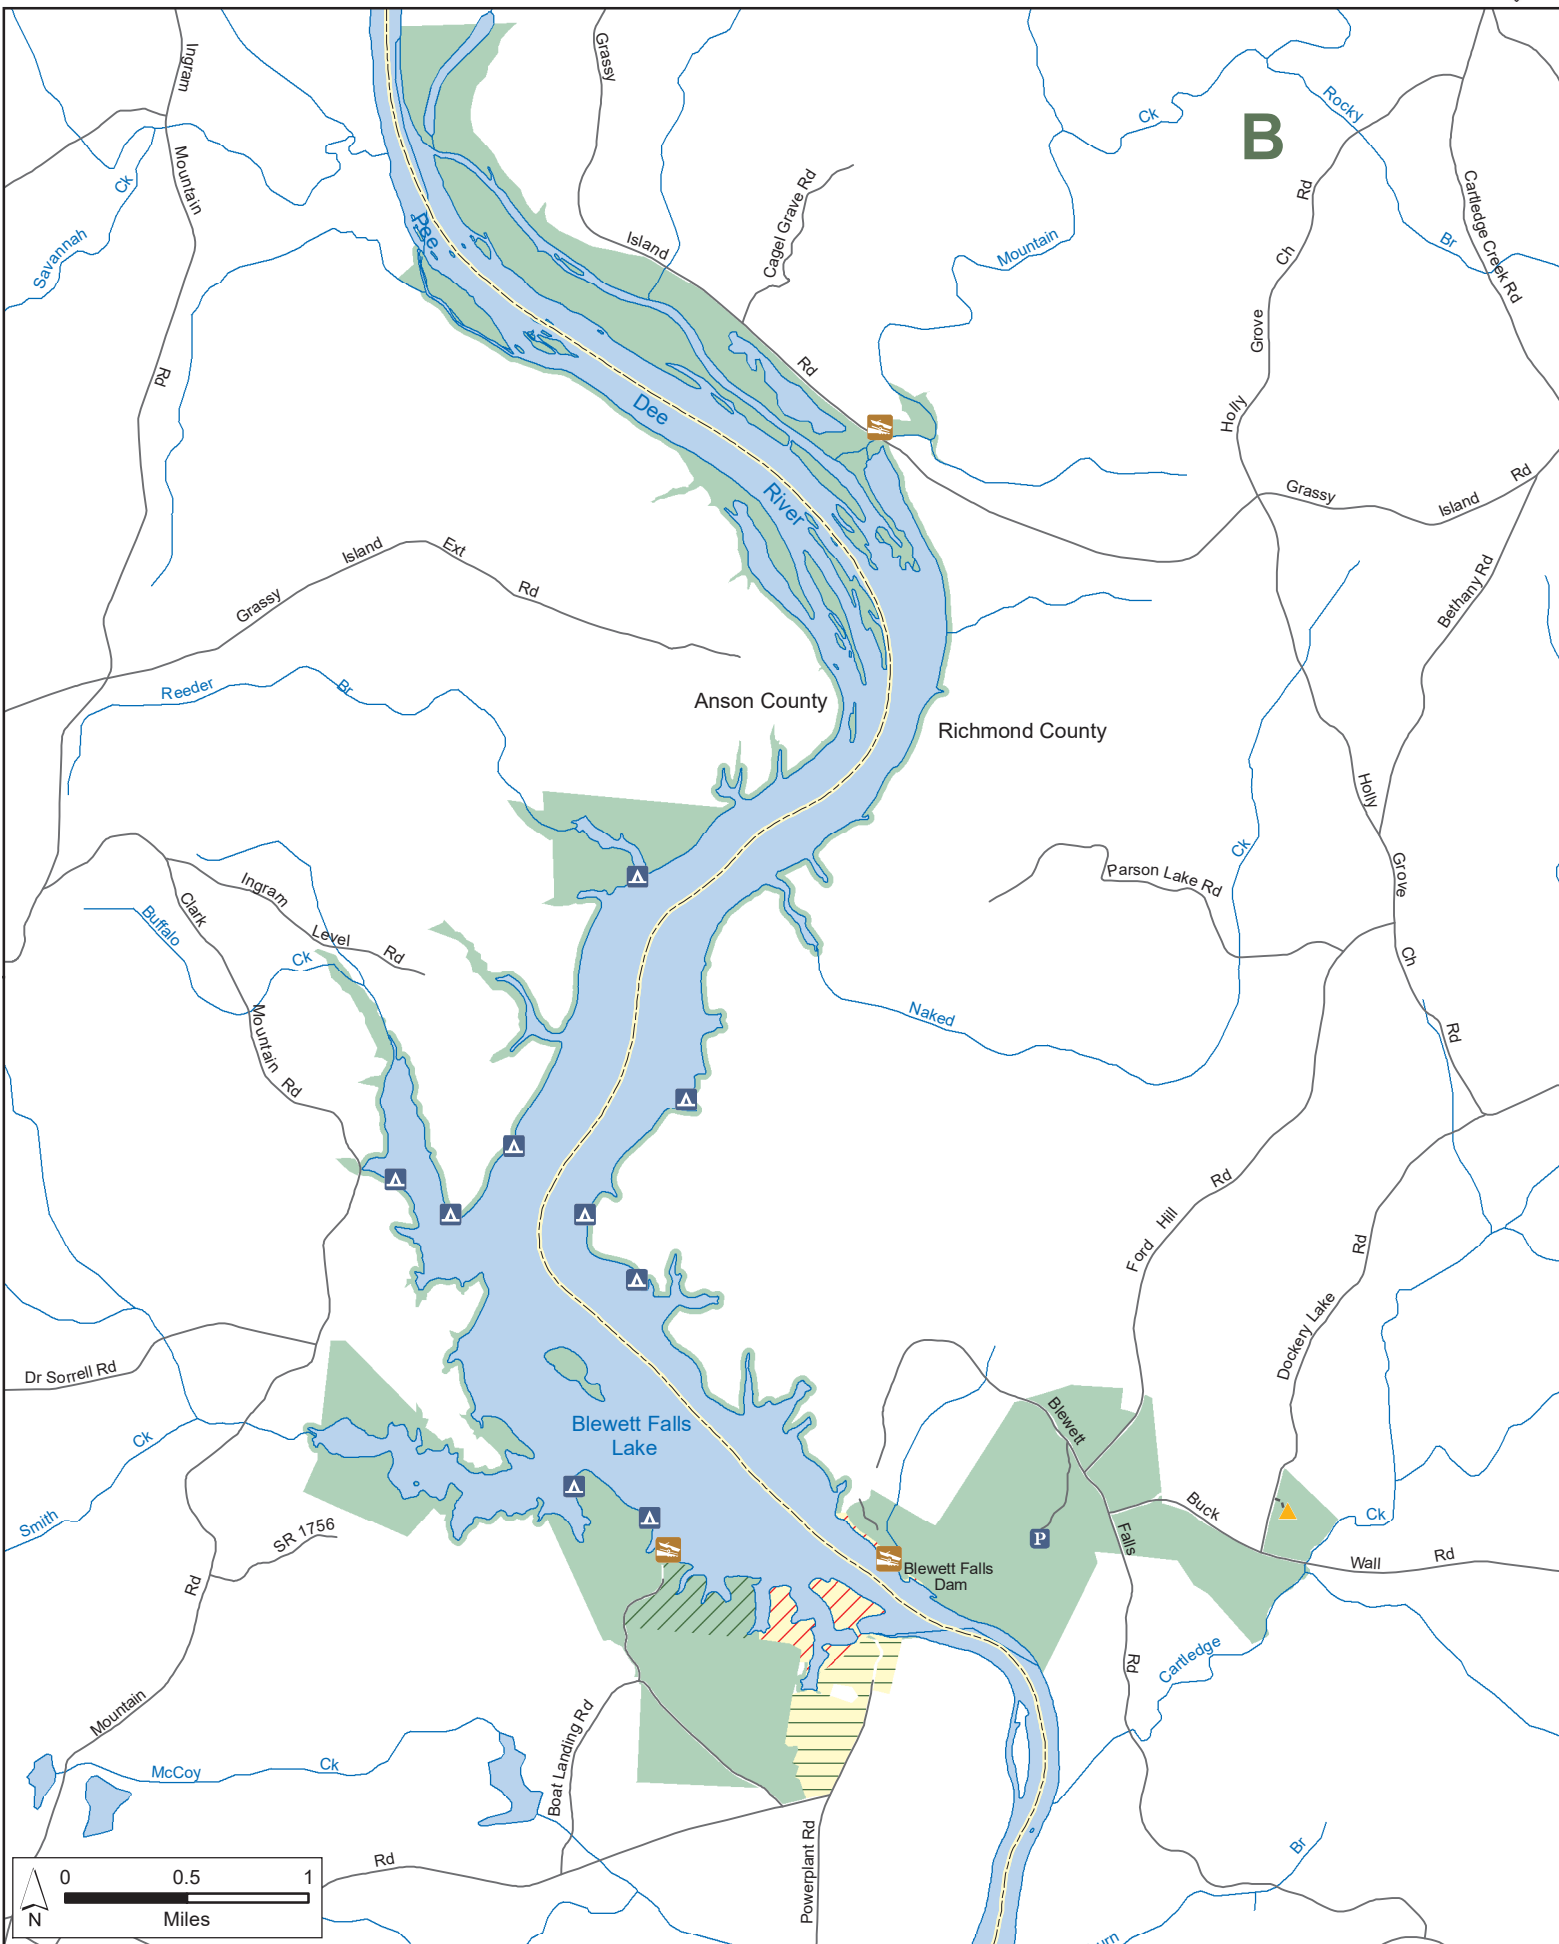

PEE DEE RIVER GAME LAND

Duke Energy Progress, N.C. Wildlife Resources Commission
 Anson, Montgomery, Richmond and Stanly Counties (5,920 total acres)

Guide to Maps

- | | | |
|--------------------------|--------------------|-----------------|
| Designated Camping Area | Hunter Access Road | Archery Zone |
| Disabled Sportsman Blind | Secondary Road | Game Land |
| Public Parking | Trail | Restricted Zone |
| WRC Boating Access Area | | Safety Zone |

Notes: Camping in designated areas only.
 All of the surface area of Blewett Falls Lake is game land.
 The high water mark of Blewett Falls Lake is the game land boundary.

PEE DEE RIVER GAME LAND (continued)

Duke Energy Progress, N.C. Wildlife Resources Commission
Anson, Montgomery, Richmond and Stanly Counties

PEE DEE RIVER GAME LAND (continued)

Duke Energy Progress, N.C. Wildlife Resources Commission
Anson, Montgomery, Richmond and Stanley Counties

PEE DEE RIVER GAME LAND (continued)

Duke Energy Progress, N.C. Wildlife Resources Commission
Anson, Montgomery, Richmond and Stanly Counties