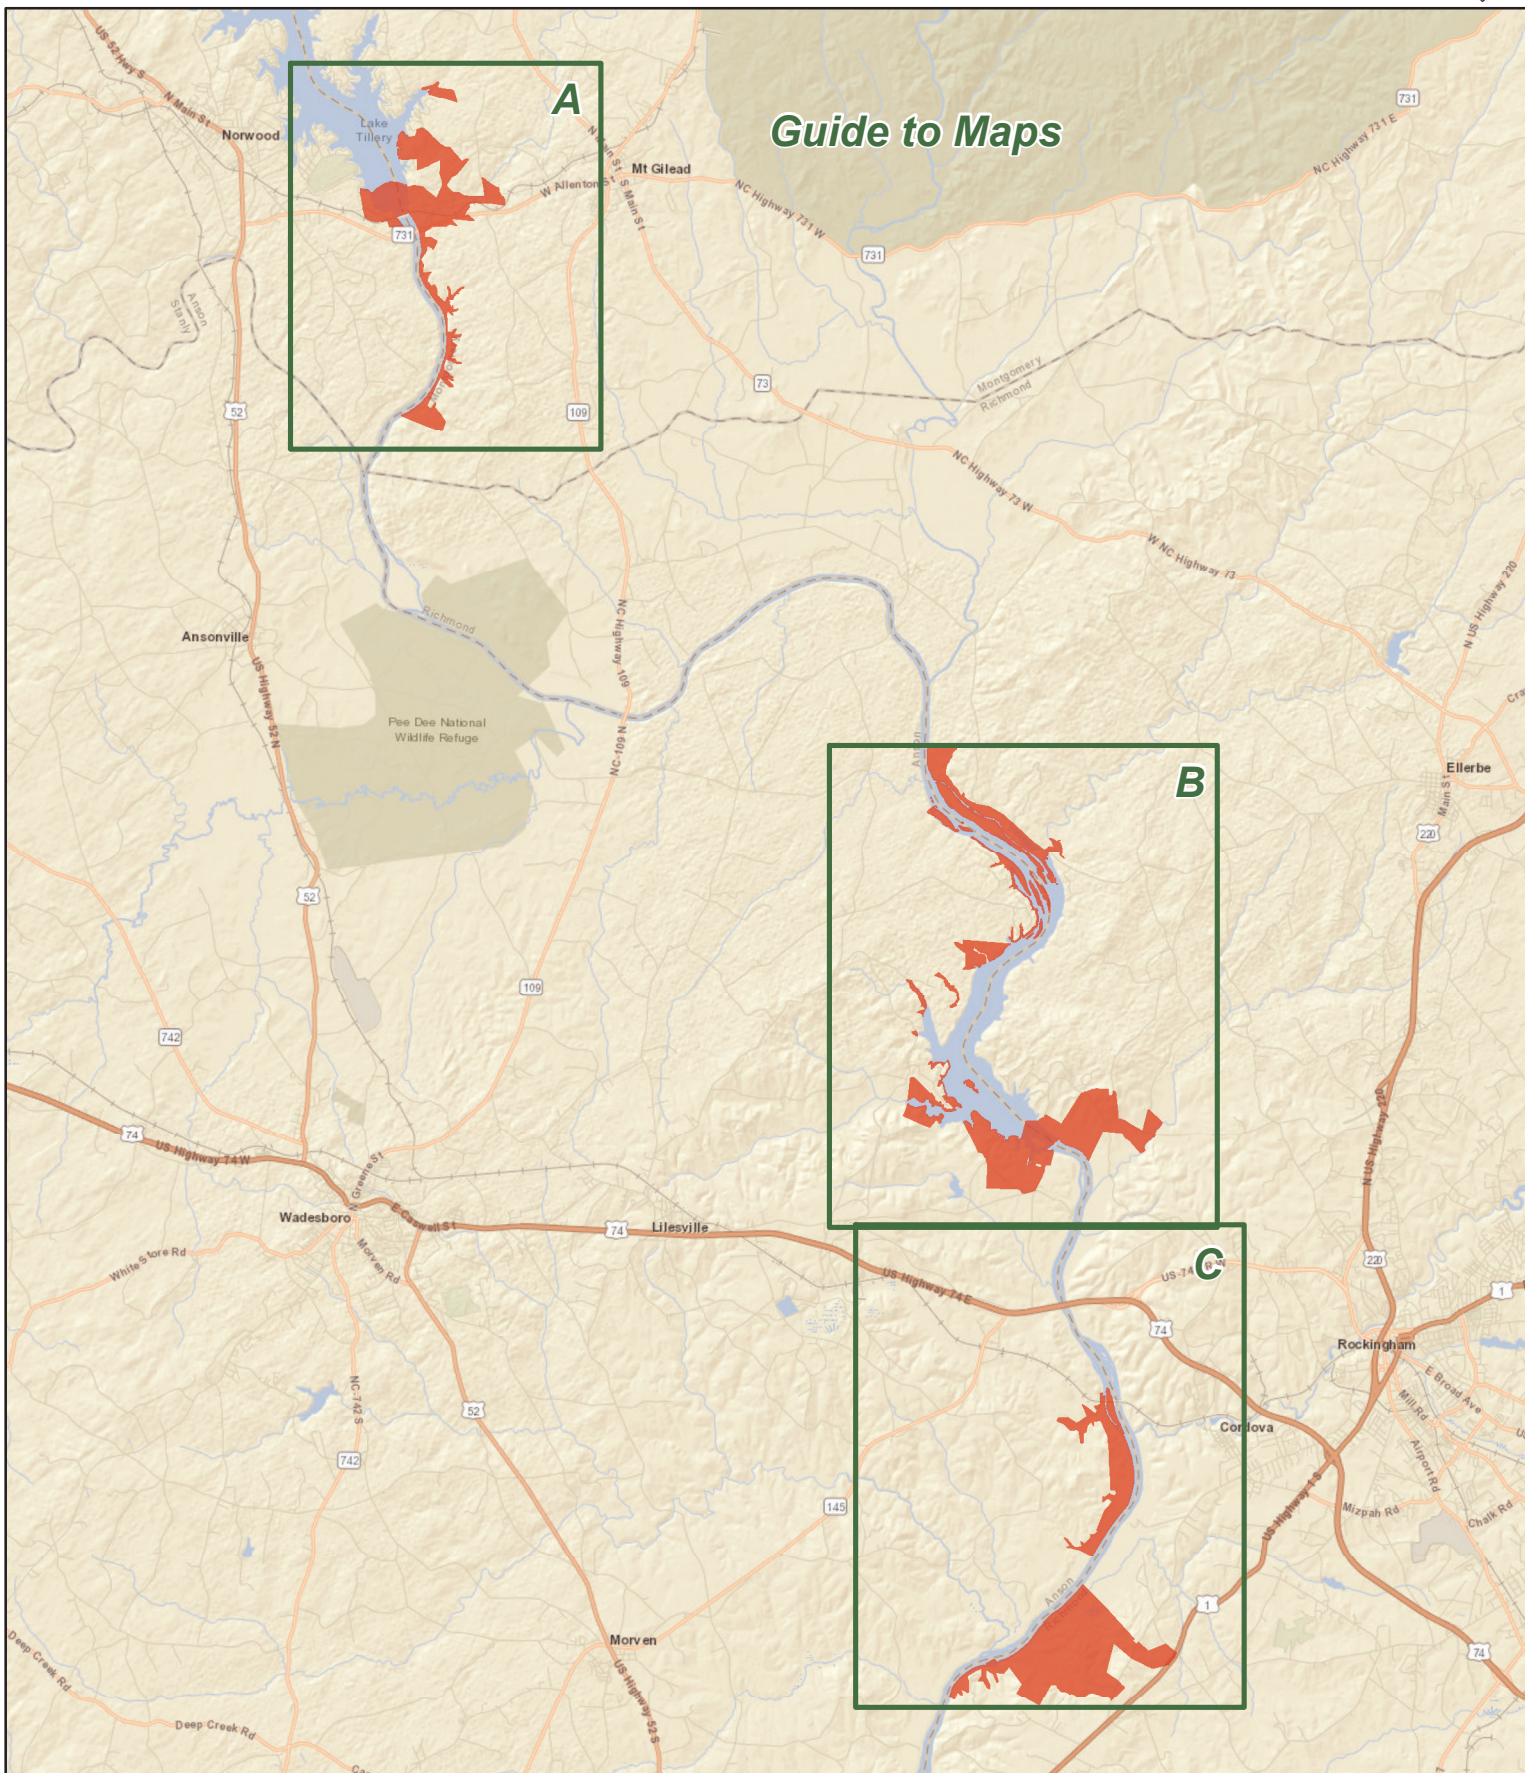

PEE DEE RIVER GAME LAND

Duke Energy Progress, N.C. Wildlife Resources Commission
 Anson, Montgomery, Richmond and Stanly Counties (5,920 total acres)

Guide to Maps

- | | | |
|--------------------------|--------------------|-----------------|
| Designated Camping Area | Hunter Access Road | Archery Zone |
| Disabled Sportsman Blind | Secondary Road | Game Land |
| Public Parking | Trail | Restricted Zone |
| WRC Boating Access Area | | Safety Zone |

Notes: Camping in designated areas only.
 All of the surface area of Blewett Falls Lake is game land.
 The high water mark of Blewett Falls Lake is the game land boundary.

PEE DEE RIVER GAME LAND (continued)

Duke Energy Progress, N.C. Wildlife Resources Commission
Anson, Montgomery, Richmond and Stanly Counties

PEE DEE RIVER GAME LAND (continued)

Duke Energy Progress, N.C. Wildlife Resources Commission
Anson, Montgomery, Richmond and Stanley Counties

PEE DEE RIVER GAME LAND (continued)

Duke Energy Progress, N.C. Wildlife Resources Commission
Anson, Montgomery, Richmond and Stanly Counties