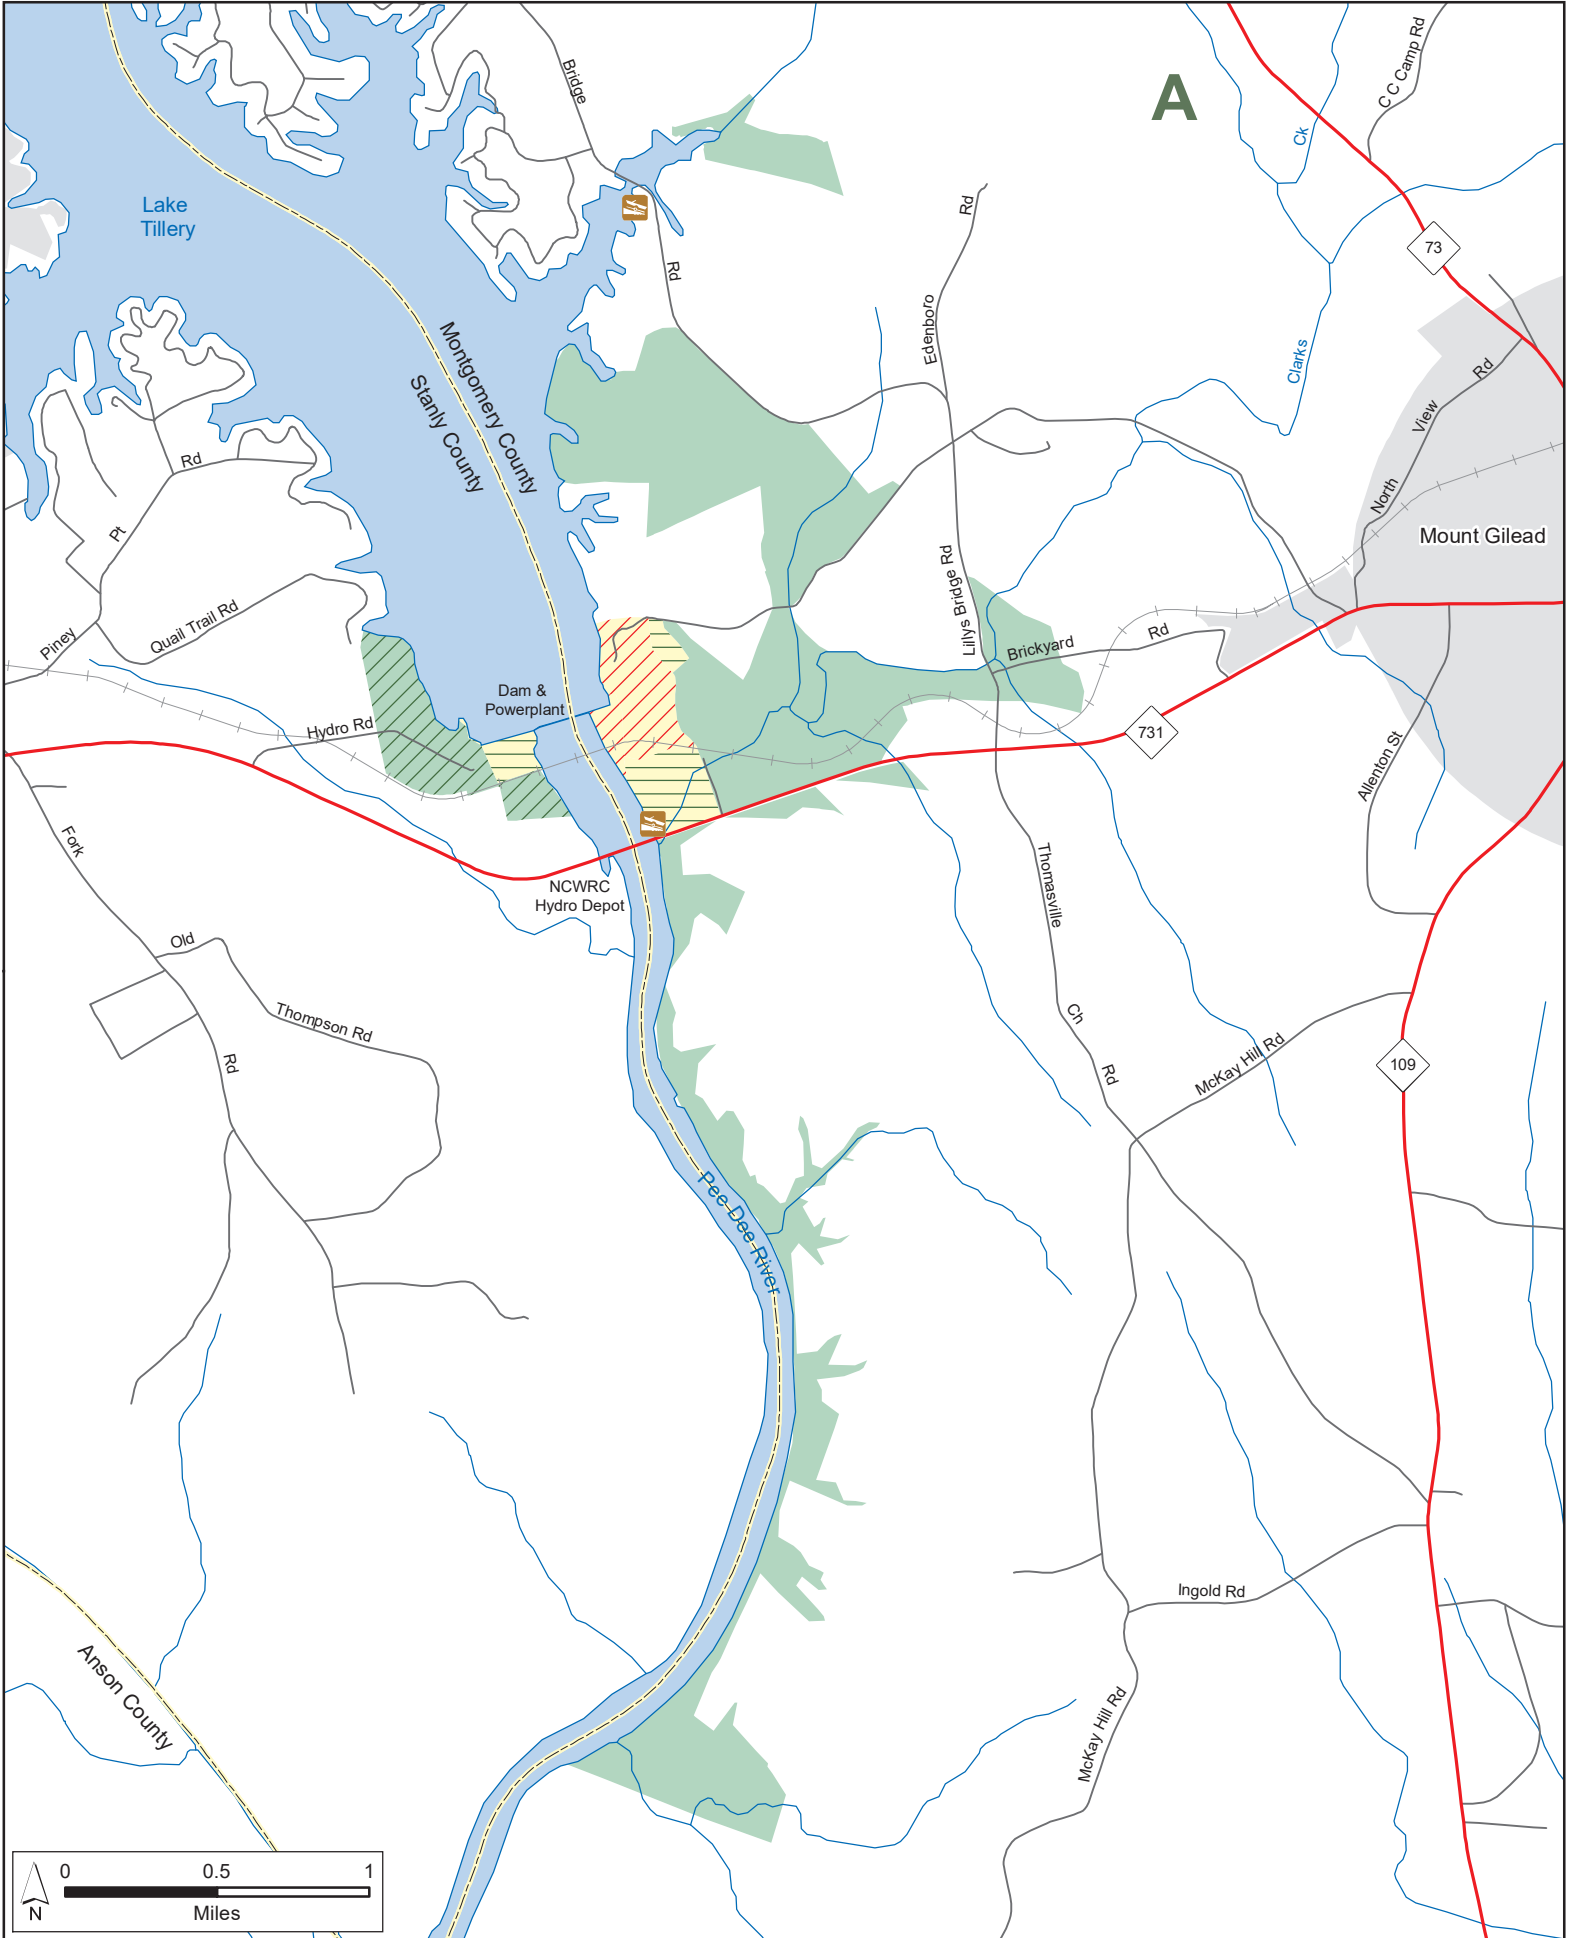

PEE DEE RIVER GAME LAND

Duke Energy Progress, N.C. Wildlife Resources Commission
 Anson, Montgomery, Richmond and Stanly Counties (5,920 total acres)

Guide to Maps

- | | | |
|--------------------------|--------------------|-----------------|
| Designated Camping Area | Hunter Access Road | Archery Zone |
| Disabled Sportsman Blind | Secondary Road | Game Land |
| Public Parking | Trail | Restricted Zone |
| WRC Boating Access Area | | Safety Zone |

Notes: Camping in designated areas only.
 All of the surface area of Blewett Falls Lake is game land.
 The high water mark of Blewett Falls Lake is the game land boundary.

PEE DEE RIVER GAME LAND (continued)

Duke Energy Progress, N.C. Wildlife Resources Commission
Anson, Montgomery, Richmond and Stanly Counties

PEE DEE RIVER GAME LAND (continued)

Duke Energy Progress, N.C. Wildlife Resources Commission
Anson, Montgomery, Richmond and Stanley Counties

PEE DEE RIVER GAME LAND (continued)

Duke Energy Progress, N.C. Wildlife Resources Commission
Anson, Montgomery, Richmond and Stanly Counties