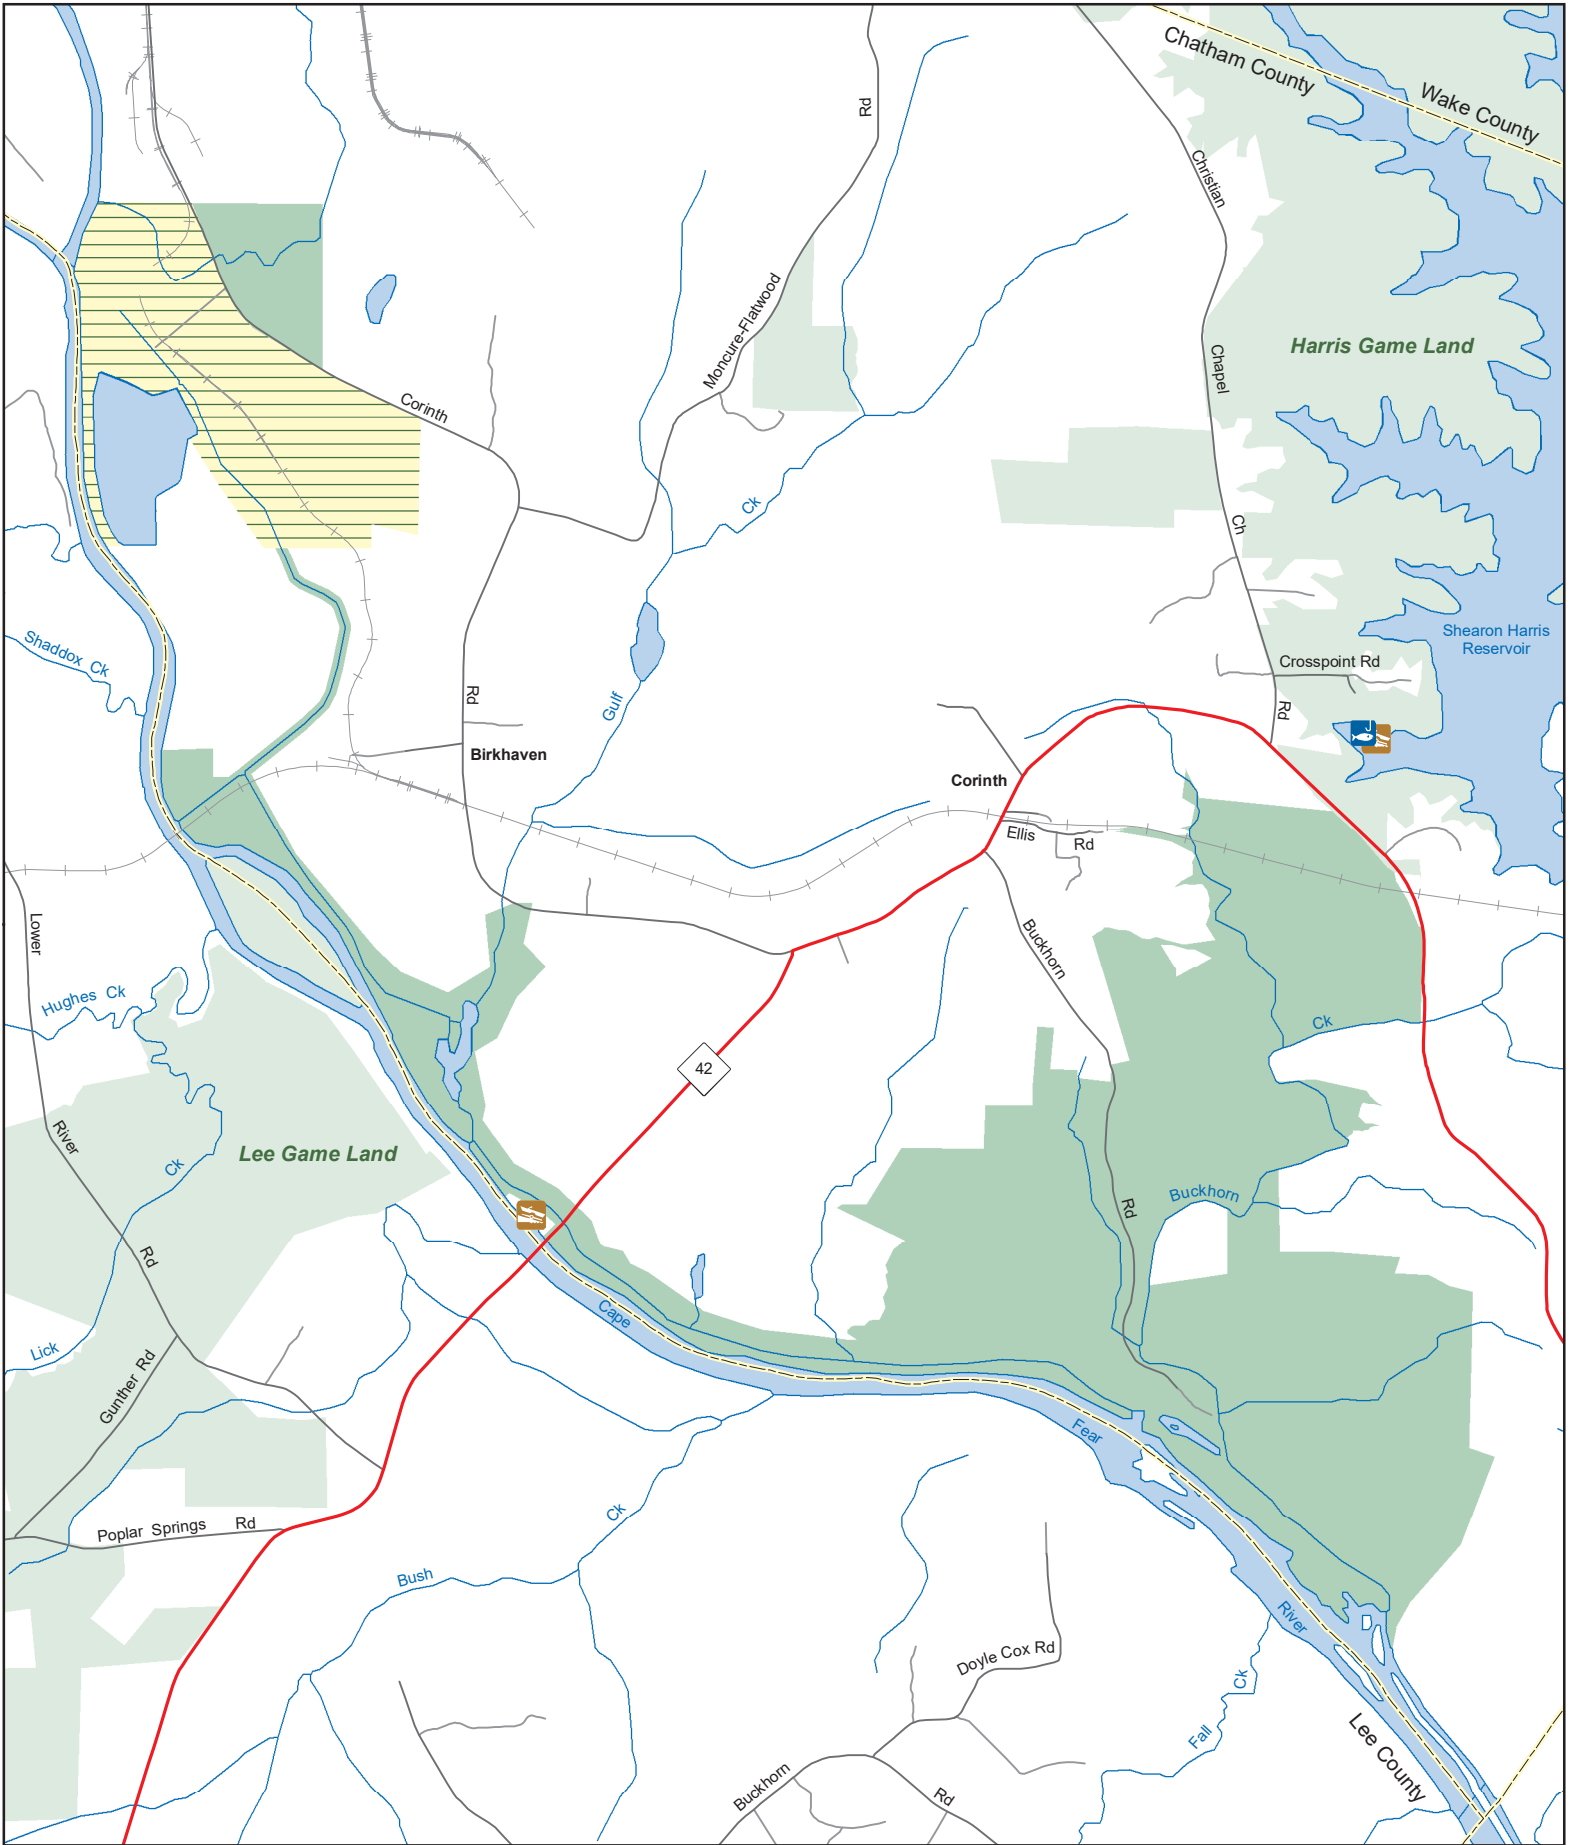

CHATHAM GAME LAND

Duke Energy Progress
Chatham County (2,720 acres)

- Public Fishing Area
- Game Land
- WRC Boating Access Area
- Safety Zone