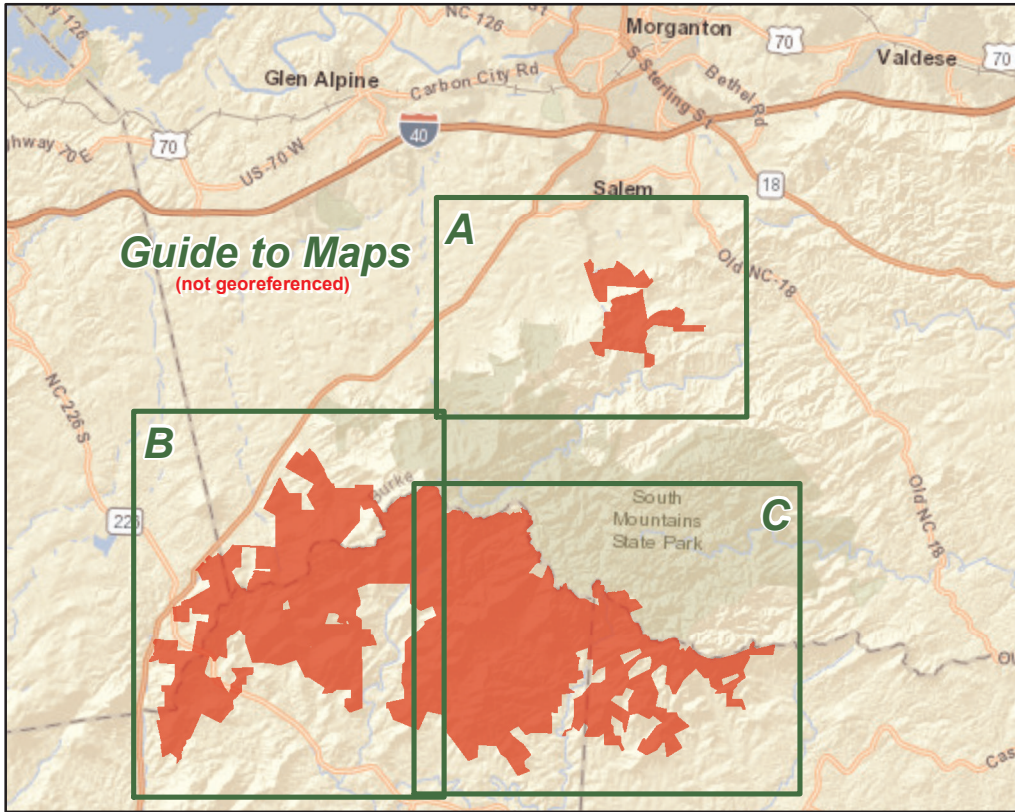

SOUTH MOUNTAINS GAME LAND

N.C. Wildlife Resources Commission
 Burke, Cleveland, McDowell and Rutherford Counties (22,620 total acres)

- Gate Open Sep. 1 - Jan. 1 & During Turkey Season
- Disabled Sportsman Blind
- Designated Camping Area
- Public Parking
- Public Fishing Area
- Disabled Sportsman Access Road
- Hunter Vehicle Access Road
- 4WD Hunter Road
- Secondary Road
- State Park
- Game Land Type**
- CURE Area
- Game Land

SOUTH MOUNTAINS GAME LAND (continued)

N.C. Wildlife Resources Commission
Burke, Cleveland, McDowell and Rutherford Counties

SOUTH MOUNTAINS GAME LAND (continued)

N.C. Wildlife Resources Commission
Burke, Cleveland, McDowell and Rutherford Counties

No access from Brier Creek Rd