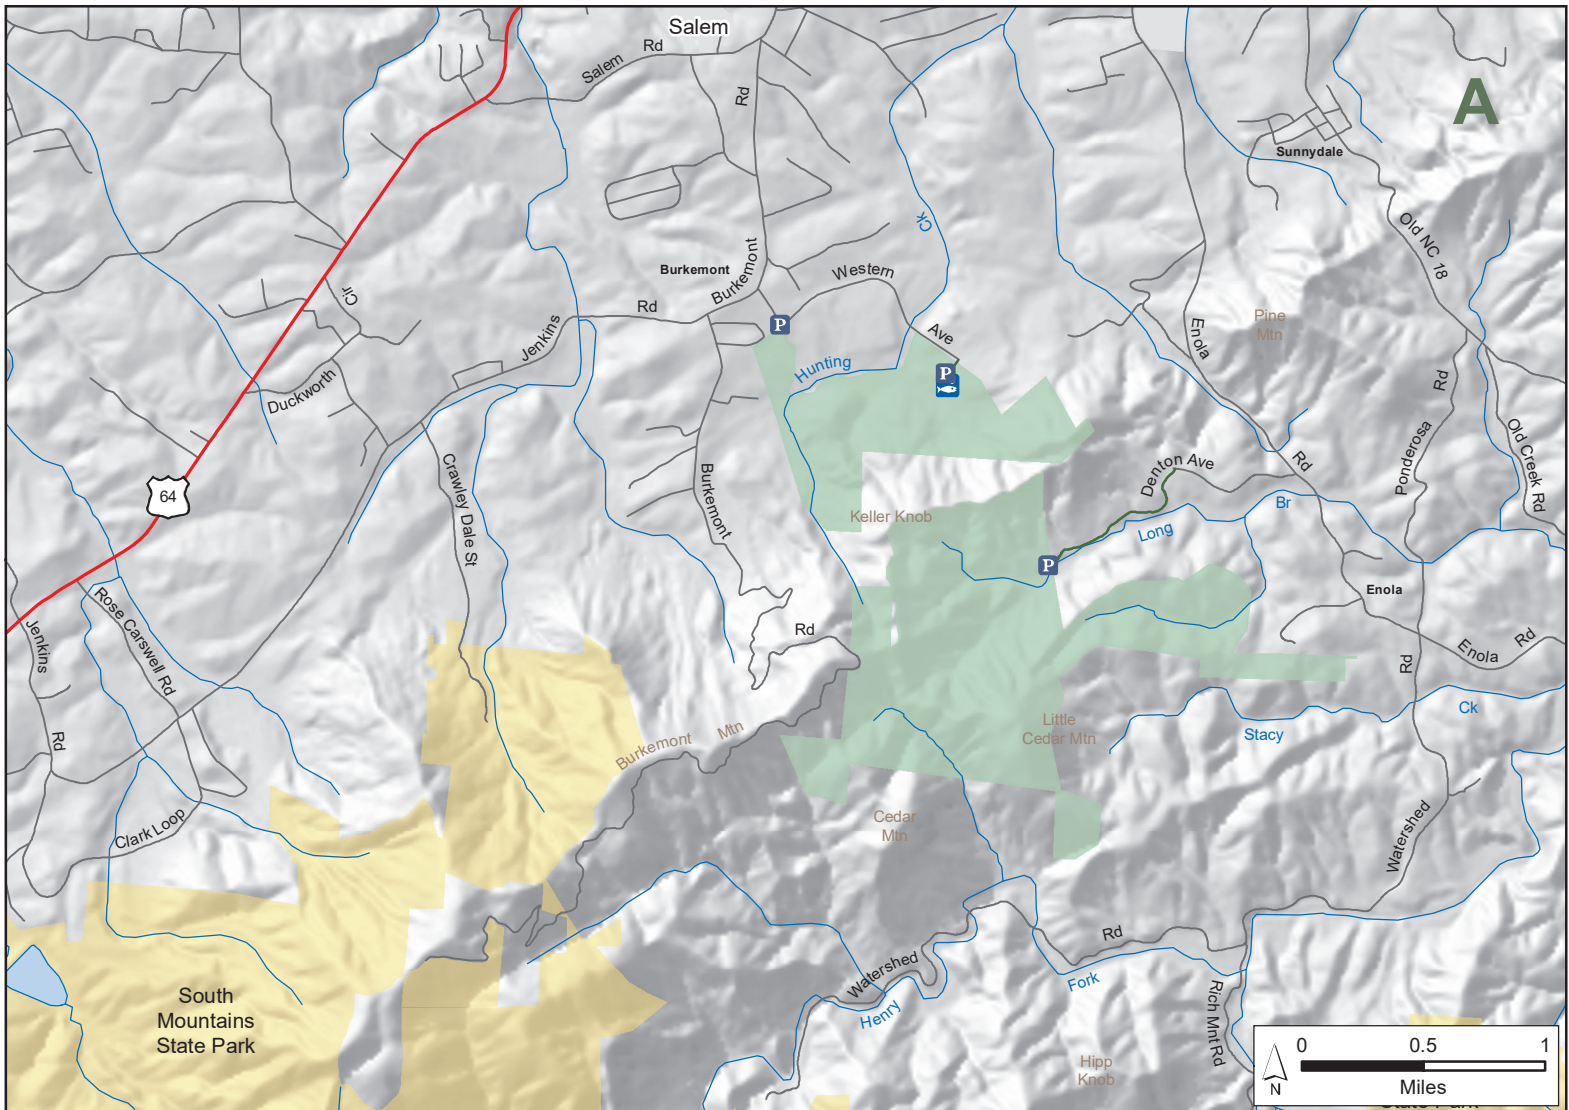

SOUTH MOUNTAINS GAME LAND

N.C. Wildlife Resources Commission
 Burke, Cleveland, McDowell and Rutherford Counties (22,620 total acres)

- Gate Open Sep. 1 - Jan. 1 & During Turkey Season
- Disabled Sportsman Blind
- Designated Camping Area
- Public Parking
- Public Fishing Area
- Disabled Sportsman Access Road
- Hunter Vehicle Access Road
- 4WD Hunter Road
- Secondary Road
- State Park
- Game Land Type**
- CURE Area
- Game Land

SOUTH MOUNTAINS GAME LAND (continued)

N.C. Wildlife Resources Commission
Burke, Cleveland, McDowell and Rutherford Counties

SOUTH MOUNTAINS GAME LAND (continued)

N.C. Wildlife Resources Commission
Burke, Cleveland, McDowell and Rutherford Counties

No access from Brier Creek Rd