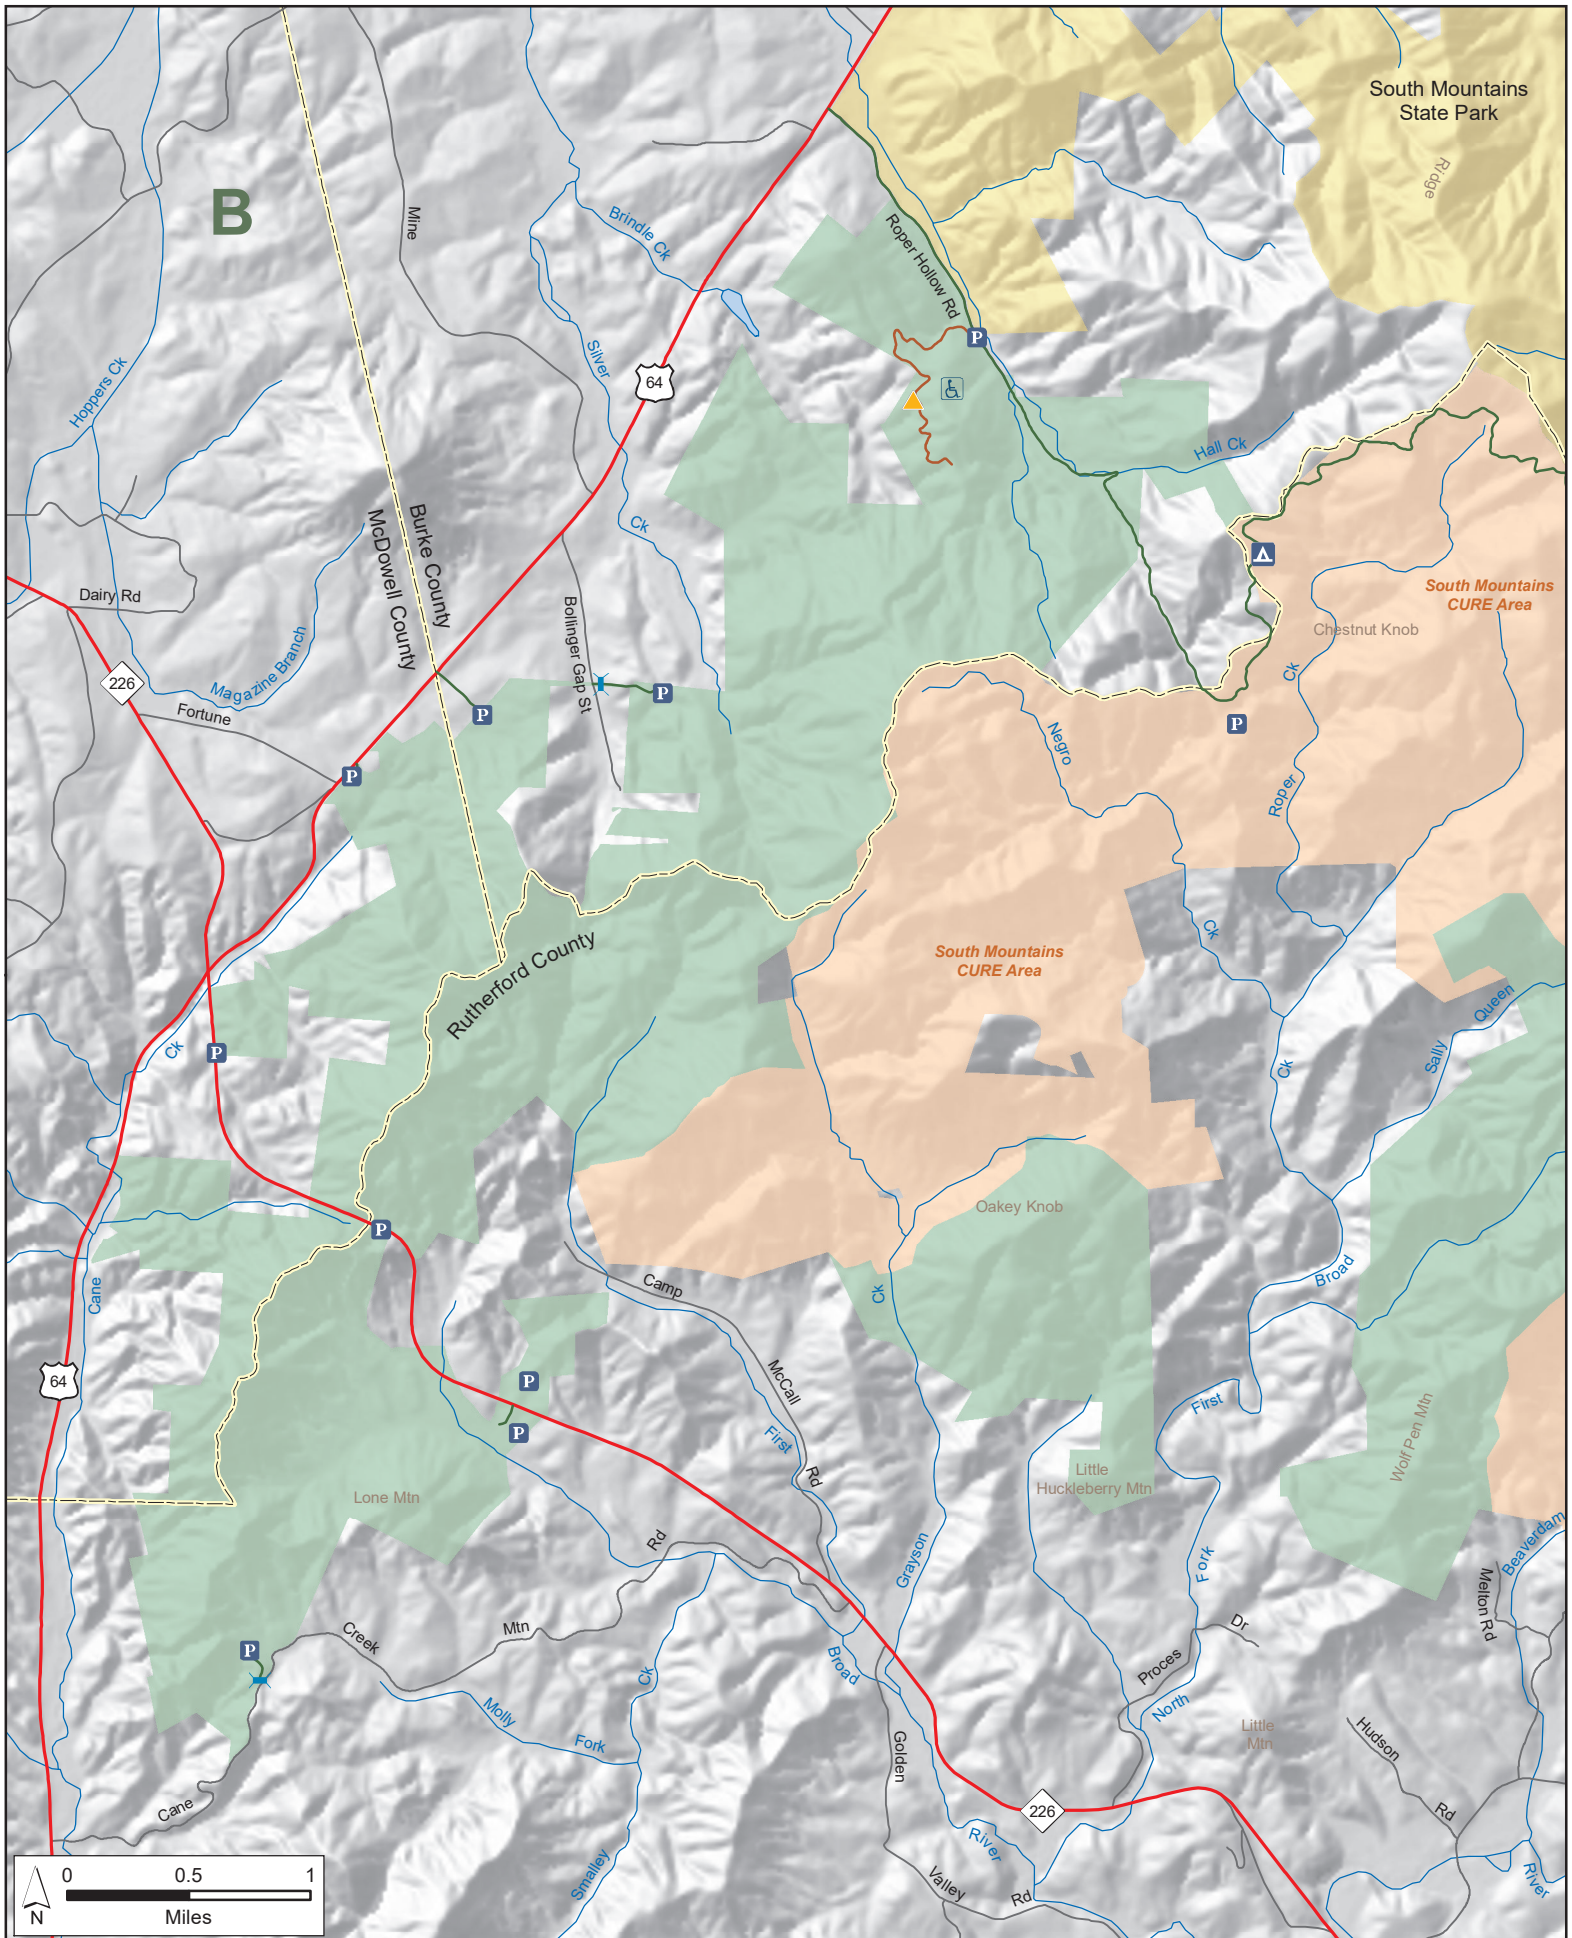

SOUTH MOUNTAINS GAME LAND

N.C. Wildlife Resources Commission
 Burke, Cleveland, McDowell and Rutherford Counties (22,620 total acres)

- Gate Open Sep. 1 - Jan. 1 & During Turkey Season
- Disabled Sportsman Blind
- Designated Camping Area
- Public Parking
- Public Fishing Area
- Disabled Sportsman Access Road
- Hunter Vehicle Access Road
- 4WD Hunter Road
- Secondary Road
- State Park
- Game Land Type**
- CURE Area
- Game Land

SOUTH MOUNTAINS GAME LAND (continued)

N.C. Wildlife Resources Commission
Burke, Cleveland, McDowell and Rutherford Counties

SOUTH MOUNTAINS GAME LAND (continued)

N.C. Wildlife Resources Commission
Burke, Cleveland, McDowell and Rutherford Counties

No access from Brier Creek Rd