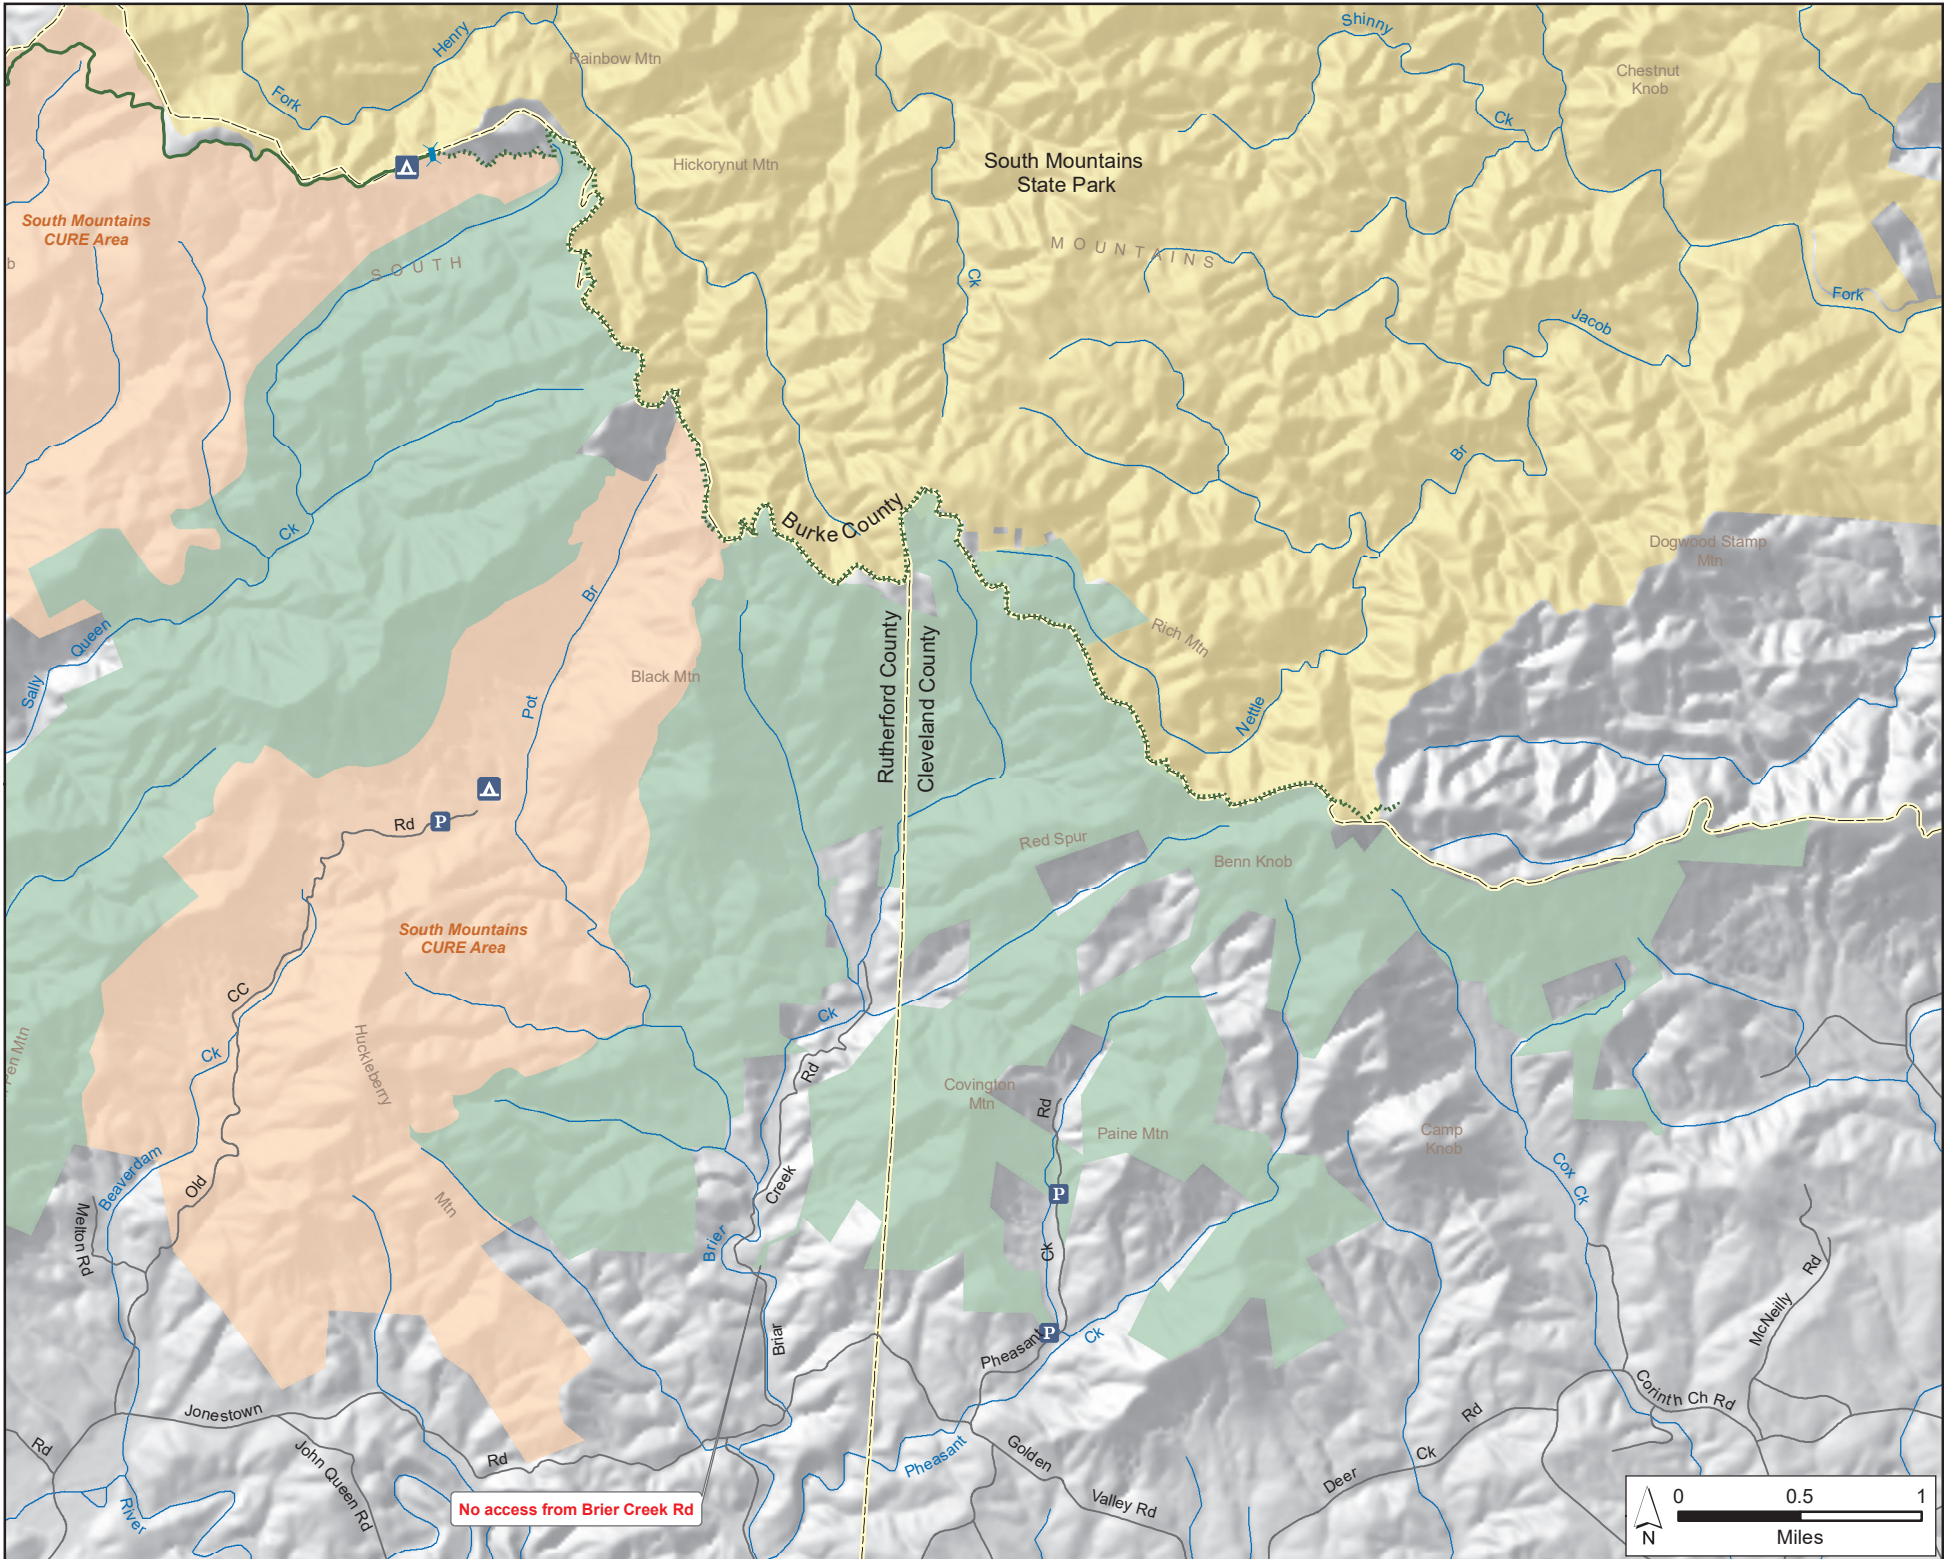

SOUTH MOUNTAINS GAME LAND

N.C. Wildlife Resources Commission
 Burke, Cleveland, McDowell and Rutherford Counties (22,620 total acres)

- Gate Open Sep. 1 - Jan. 1 & During Turkey Season
- Disabled Sportsman Blind
- Designated Camping Area
- Public Parking
- Public Fishing Area
- Disabled Sportsman Access Road
- Hunter Vehicle Access Road
- 4WD Hunter Road
- Secondary Road
- State Park
- Game Land Type**
- CURE Area
- Game Land

SOUTH MOUNTAINS GAME LAND (continued)

N.C. Wildlife Resources Commission
Burke, Cleveland, McDowell and Rutherford Counties

SOUTH MOUNTAINS GAME LAND (continued)

N.C. Wildlife Resources Commission
Burke, Cleveland, McDowell and Rutherford Counties

No access from Brier Creek Rd