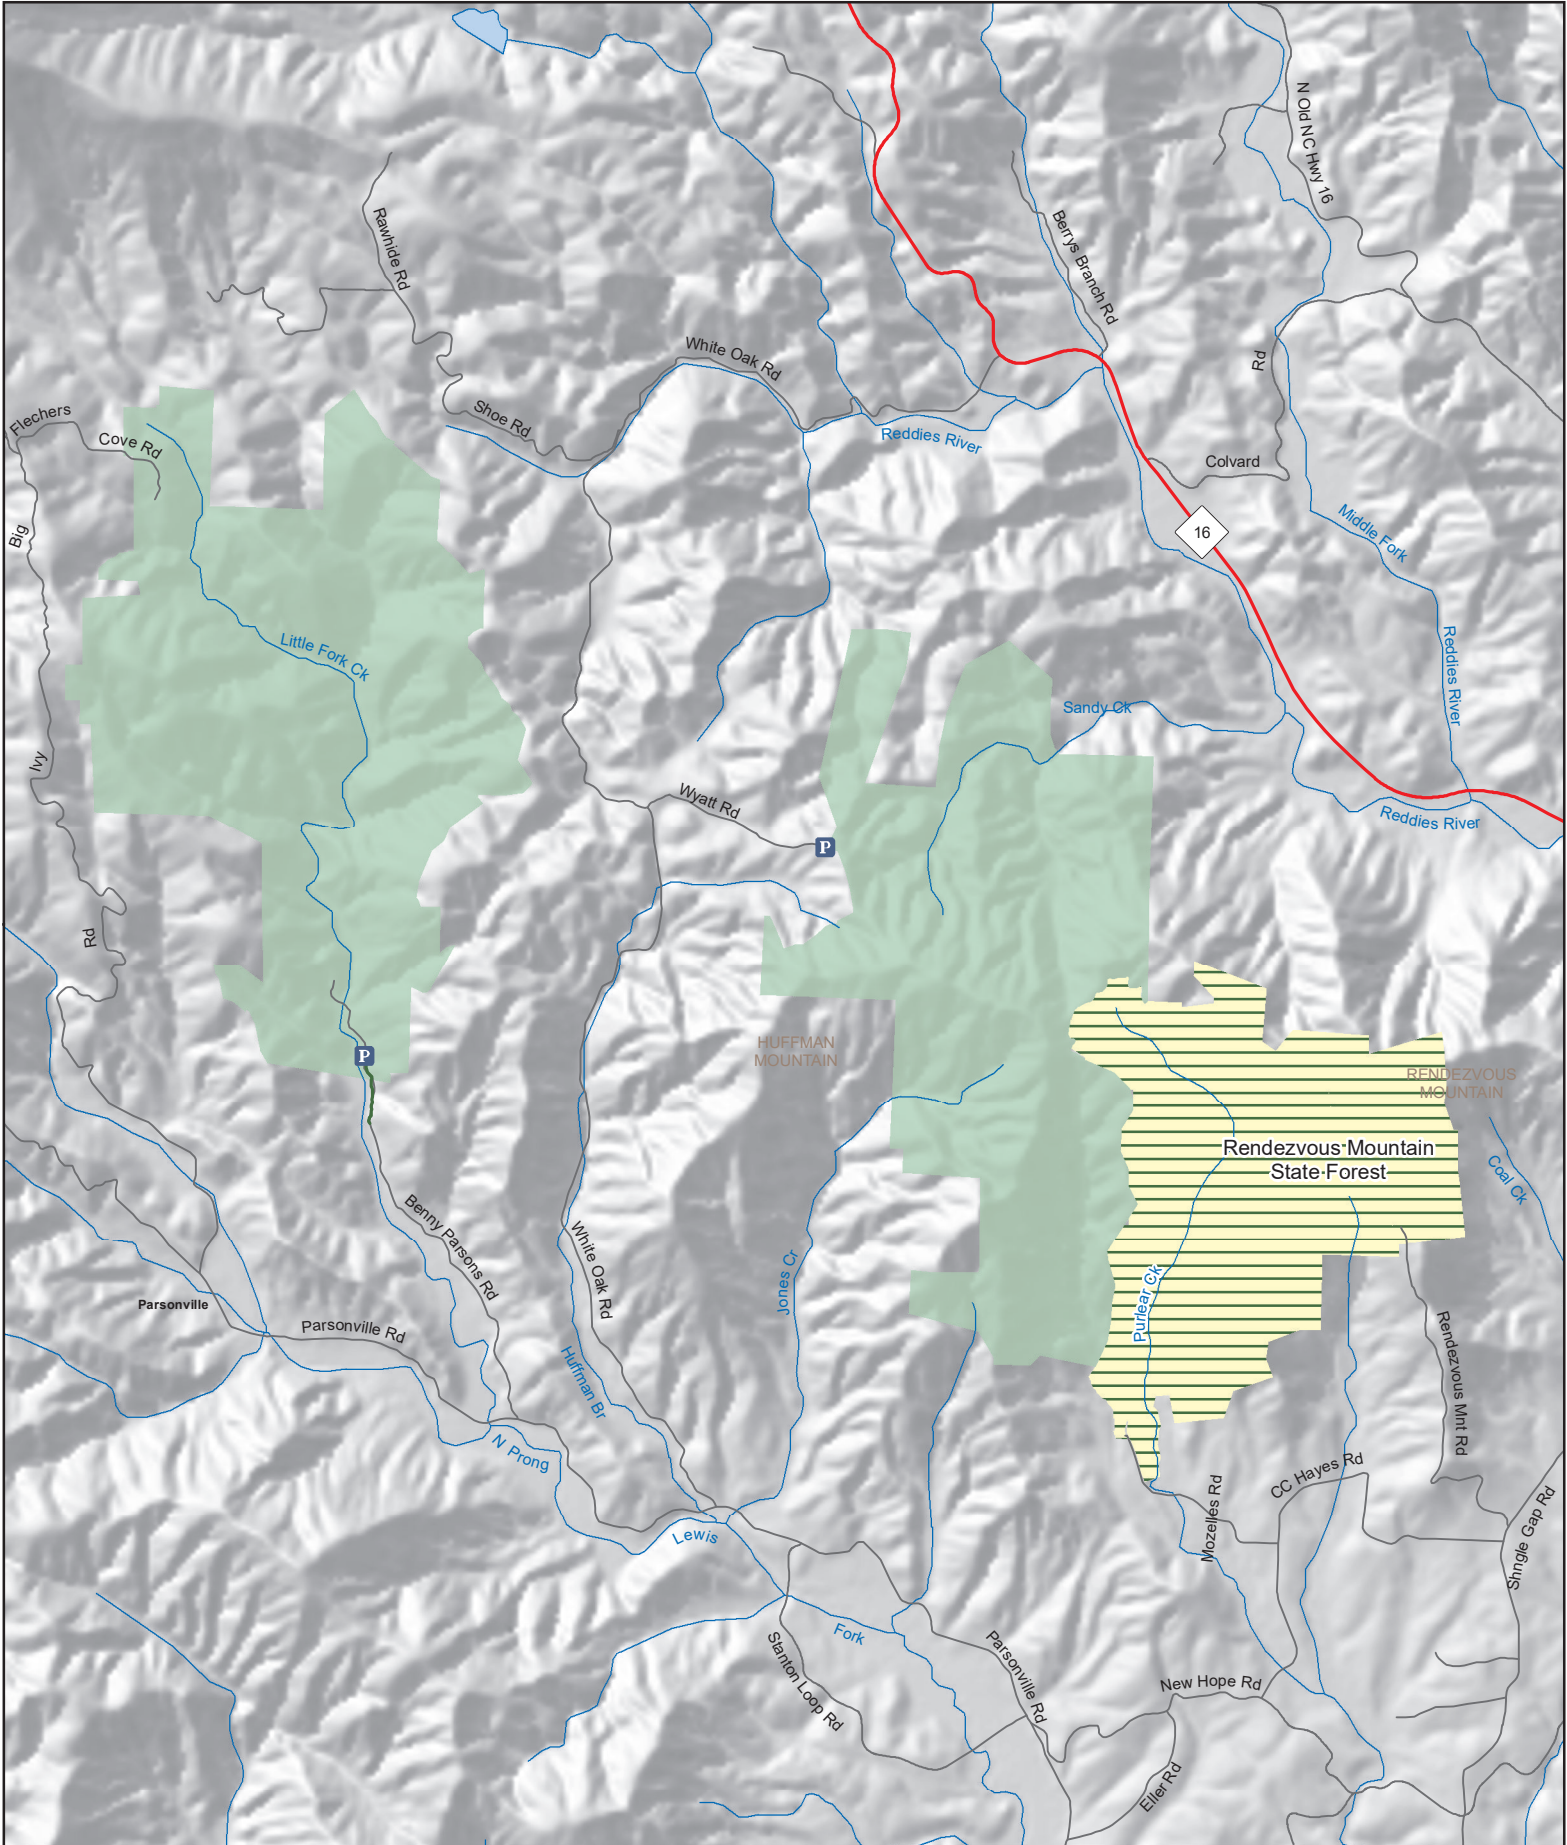

RENDEZVOUS MOUNTAIN STATE FOREST GAME LAND

N.C. Forest Service
Wilkes County (2,400 acres)

- Public Parking
- Hunter Access Road
- Secondary Road
- Game Land
- Safety Zone / State Forest