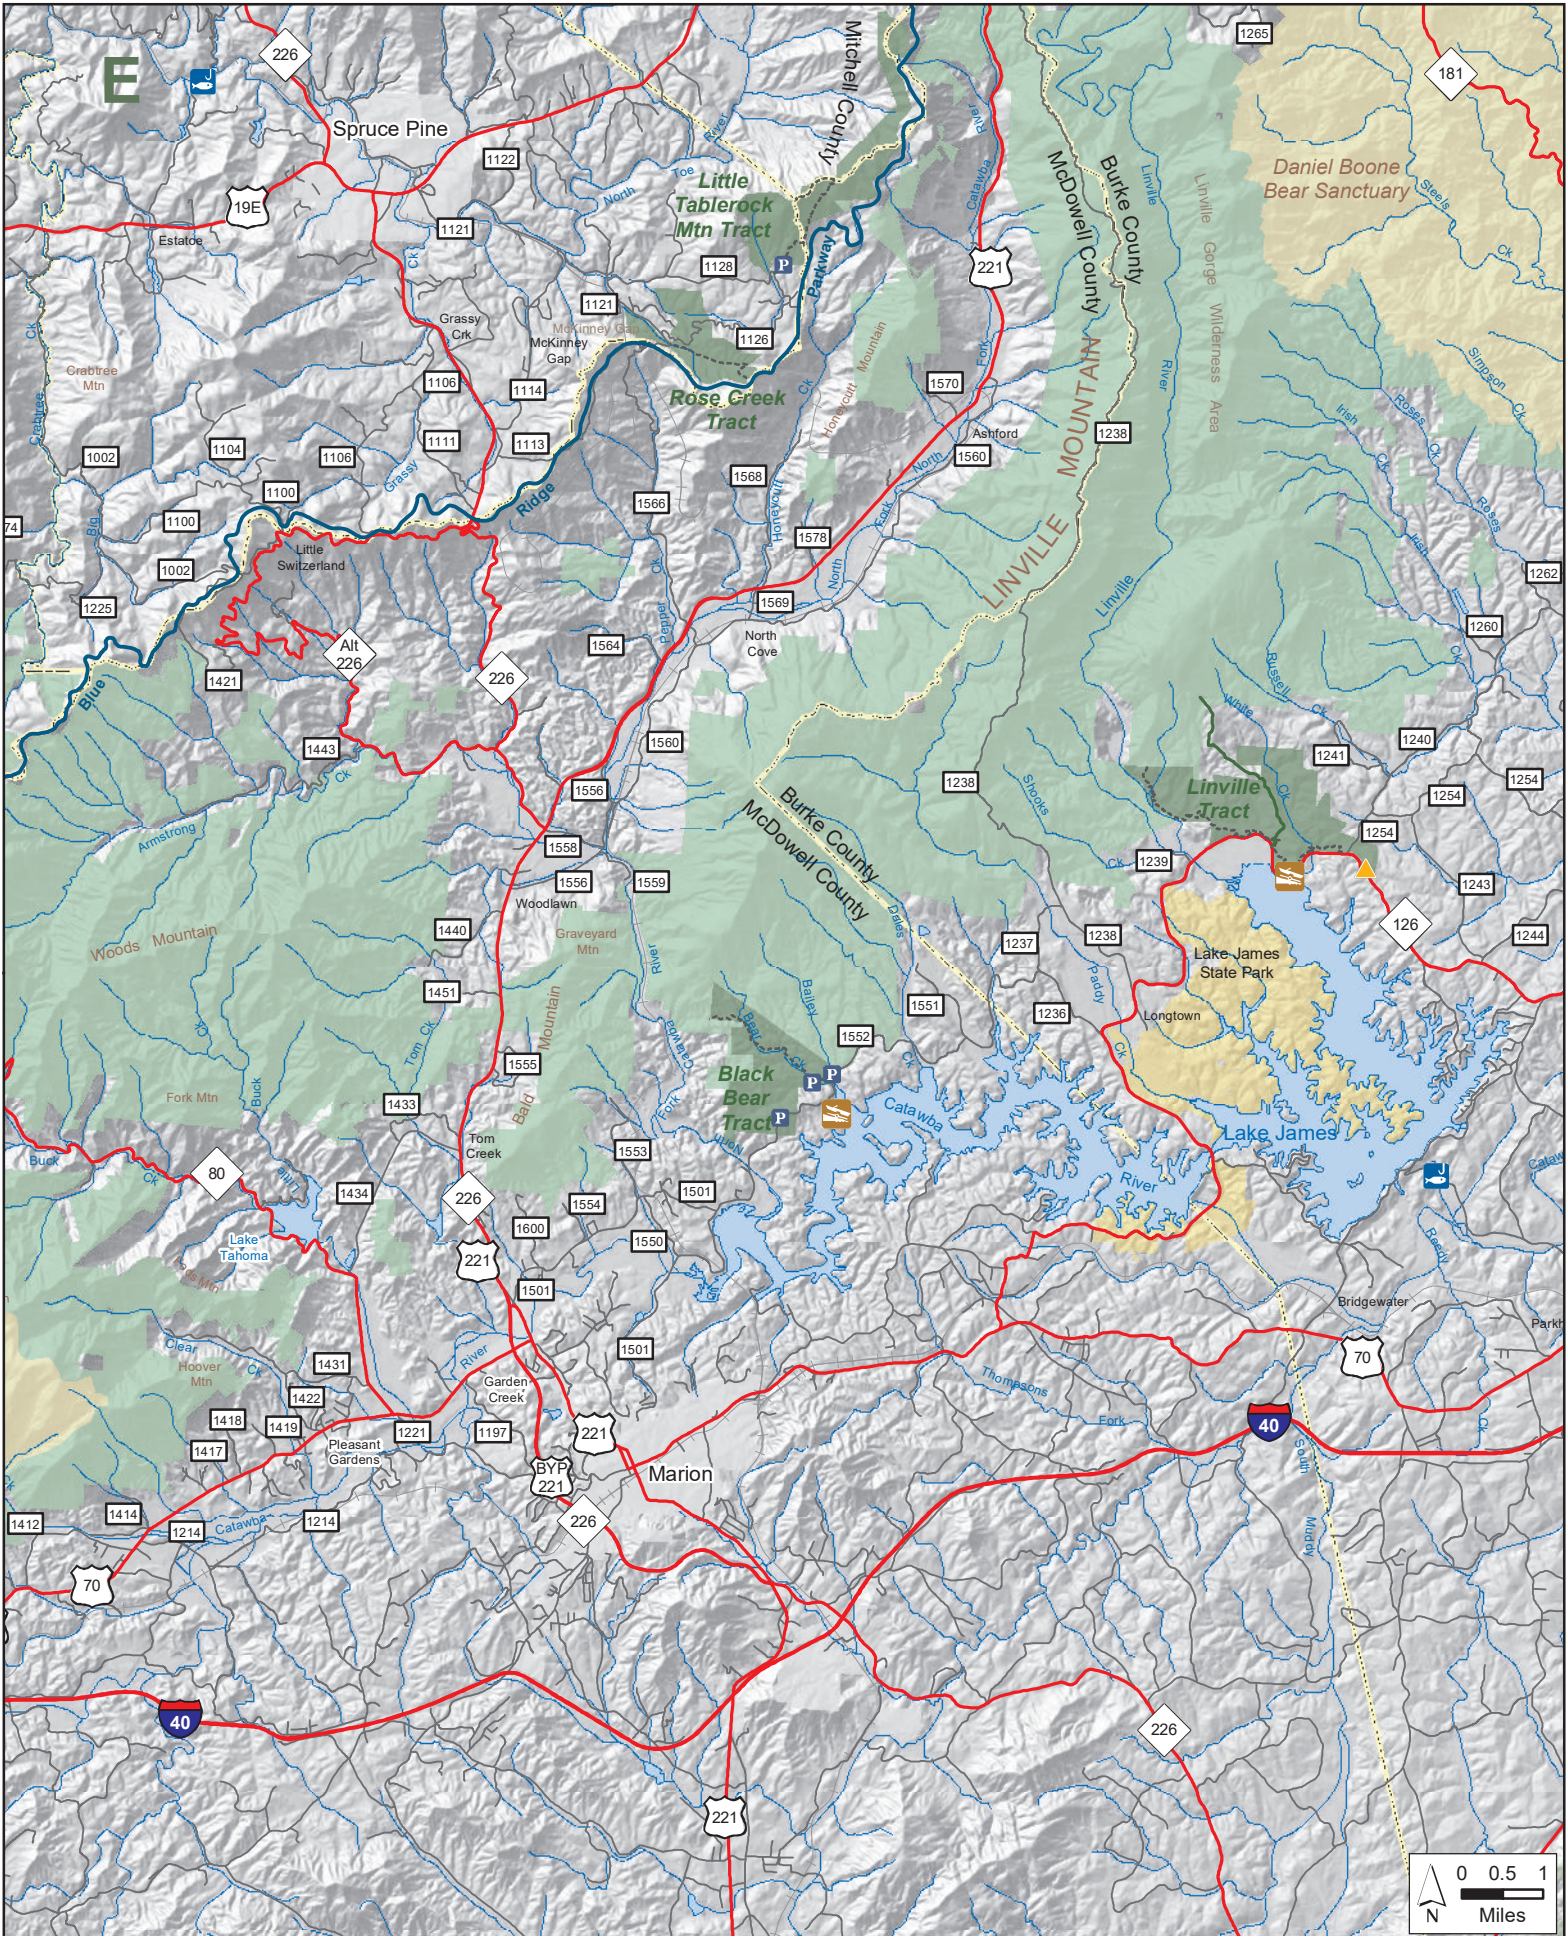

PISGAH NATIONAL FOREST GAME LAND (continued)

U.S.D.A. Forest Service, N.C. Wildlife Resources Commission

Avery, Buncombe, Burke, Caldwell, Haywood, Henderson, Madison, McDowell, Mitchell, Transylvania, Watagua and Yancey Counties