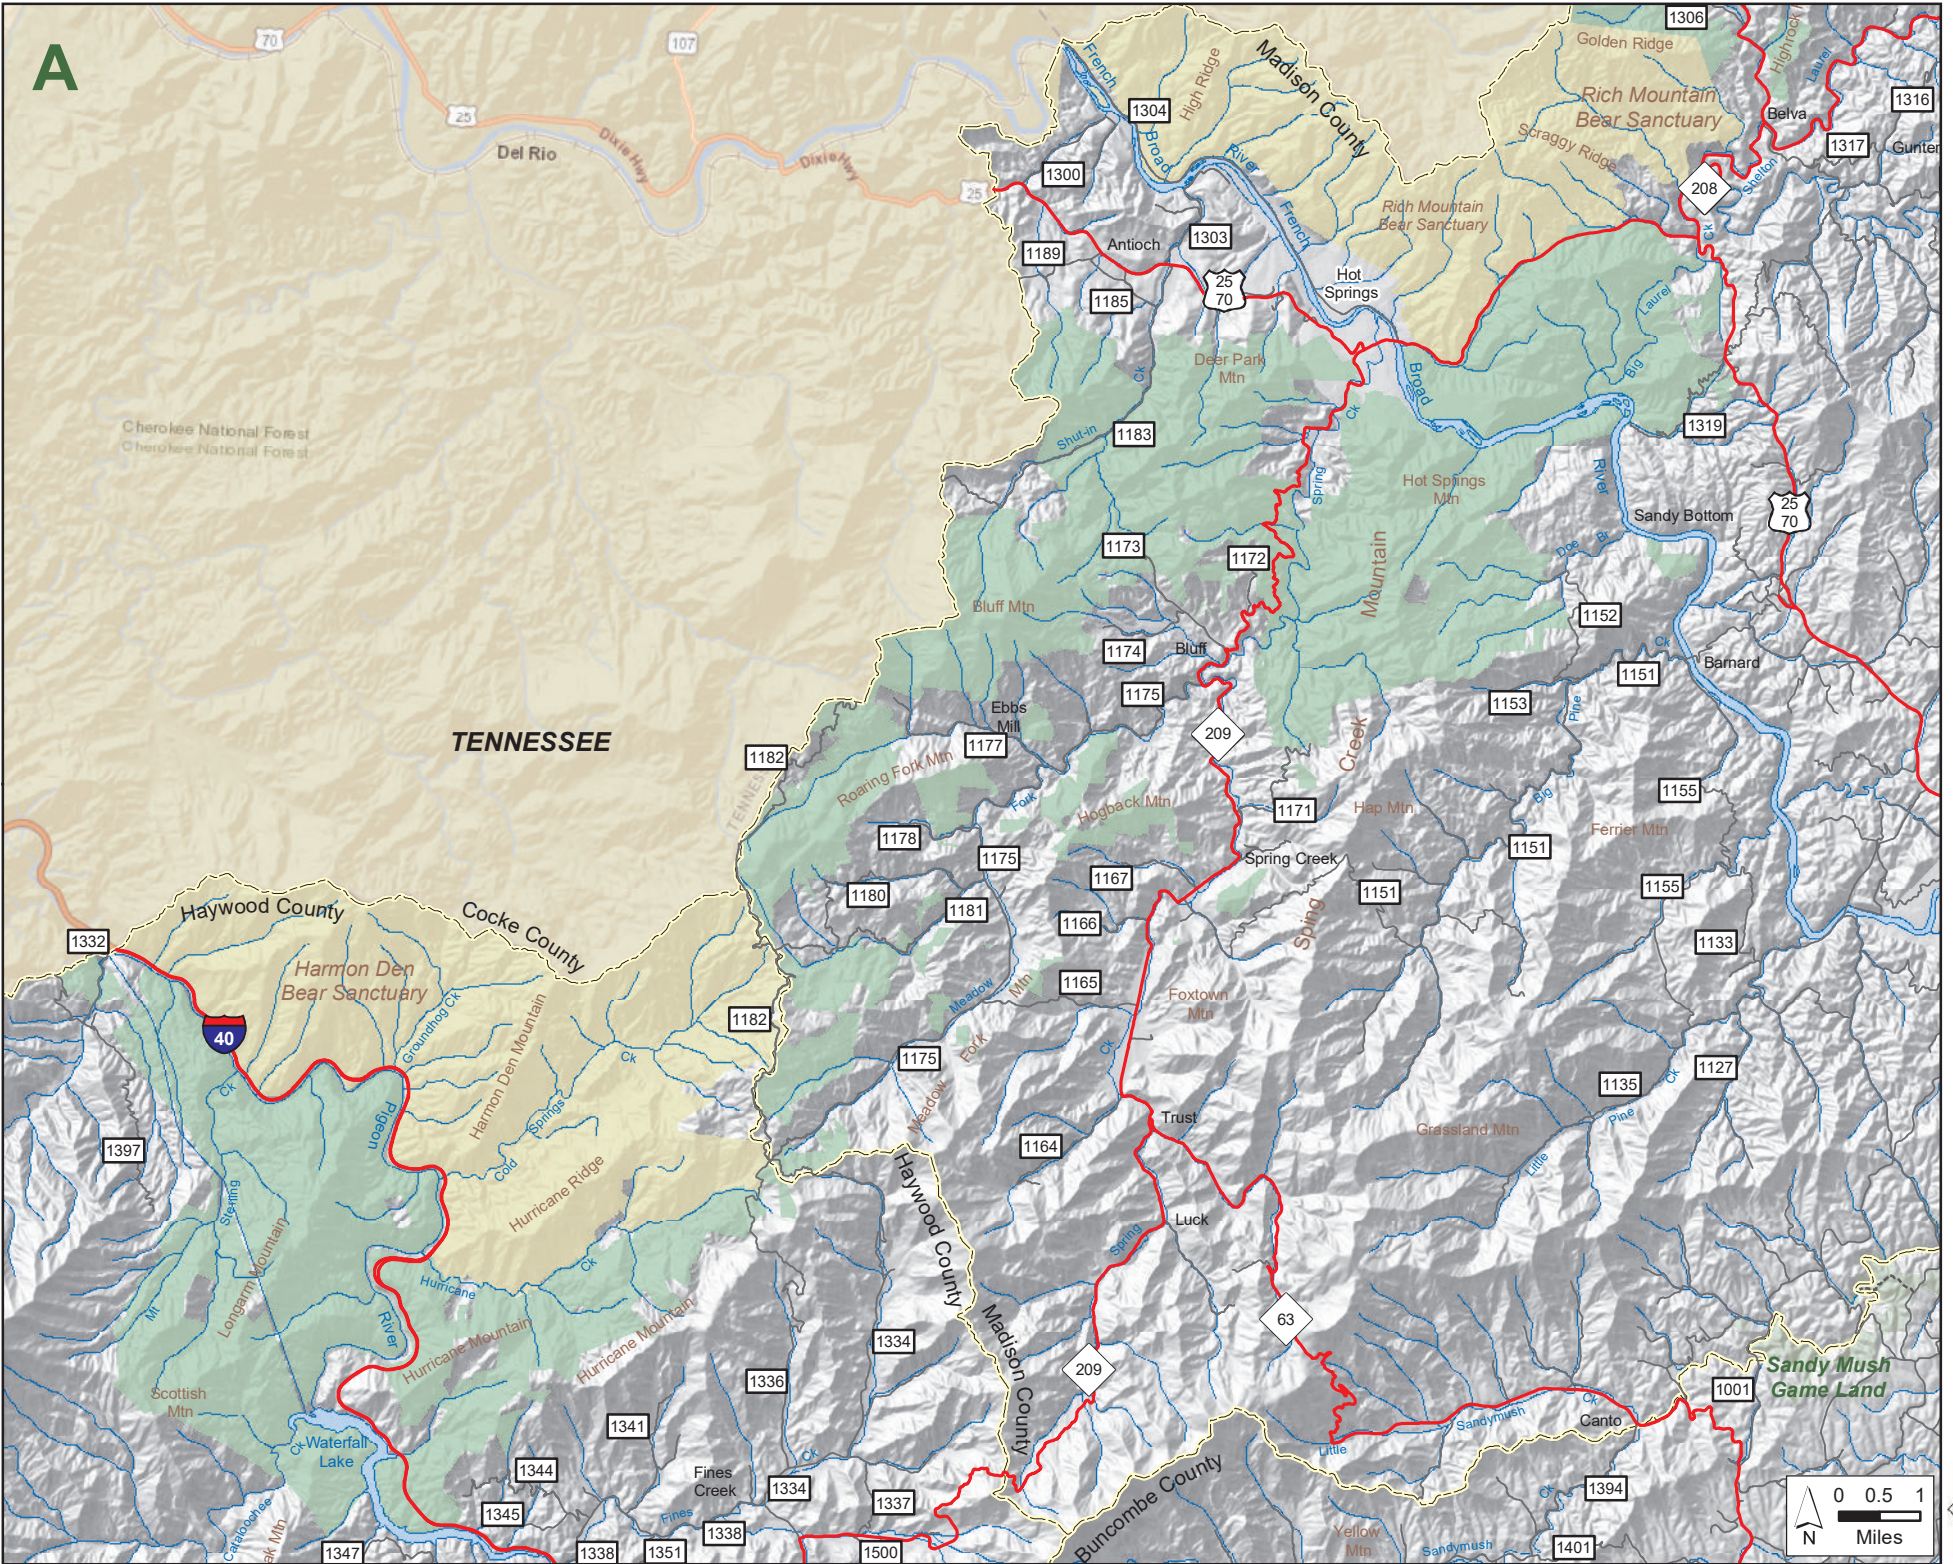

Guide to Maps

- Disabled Sportsman Blind
- Public Parking
- Public Fishing Area
- WRC Boating Access Area

- Hunter Access Road
- Secondary Road
- Trail
- State Park
- Federal Land

Pisgah Game Land Types

- Black Bear Sanctuary (USDA-owned)
- Game Land (USDA-owned)
- Black Bear Sanctuary (NCWRC-owned)
- Game Land (NCWRC-owned)

PISGAH NATIONAL FOREST GAME LAND (continued)

Avery, Buncombe, Burke, Caldwell, Haywood, Henderson, Madison, McDowell, Mitchell, Transylvania, Watauga and Yancey Counties

U.S.D.A. Forest Service, N.C. Wildlife Resources Commission