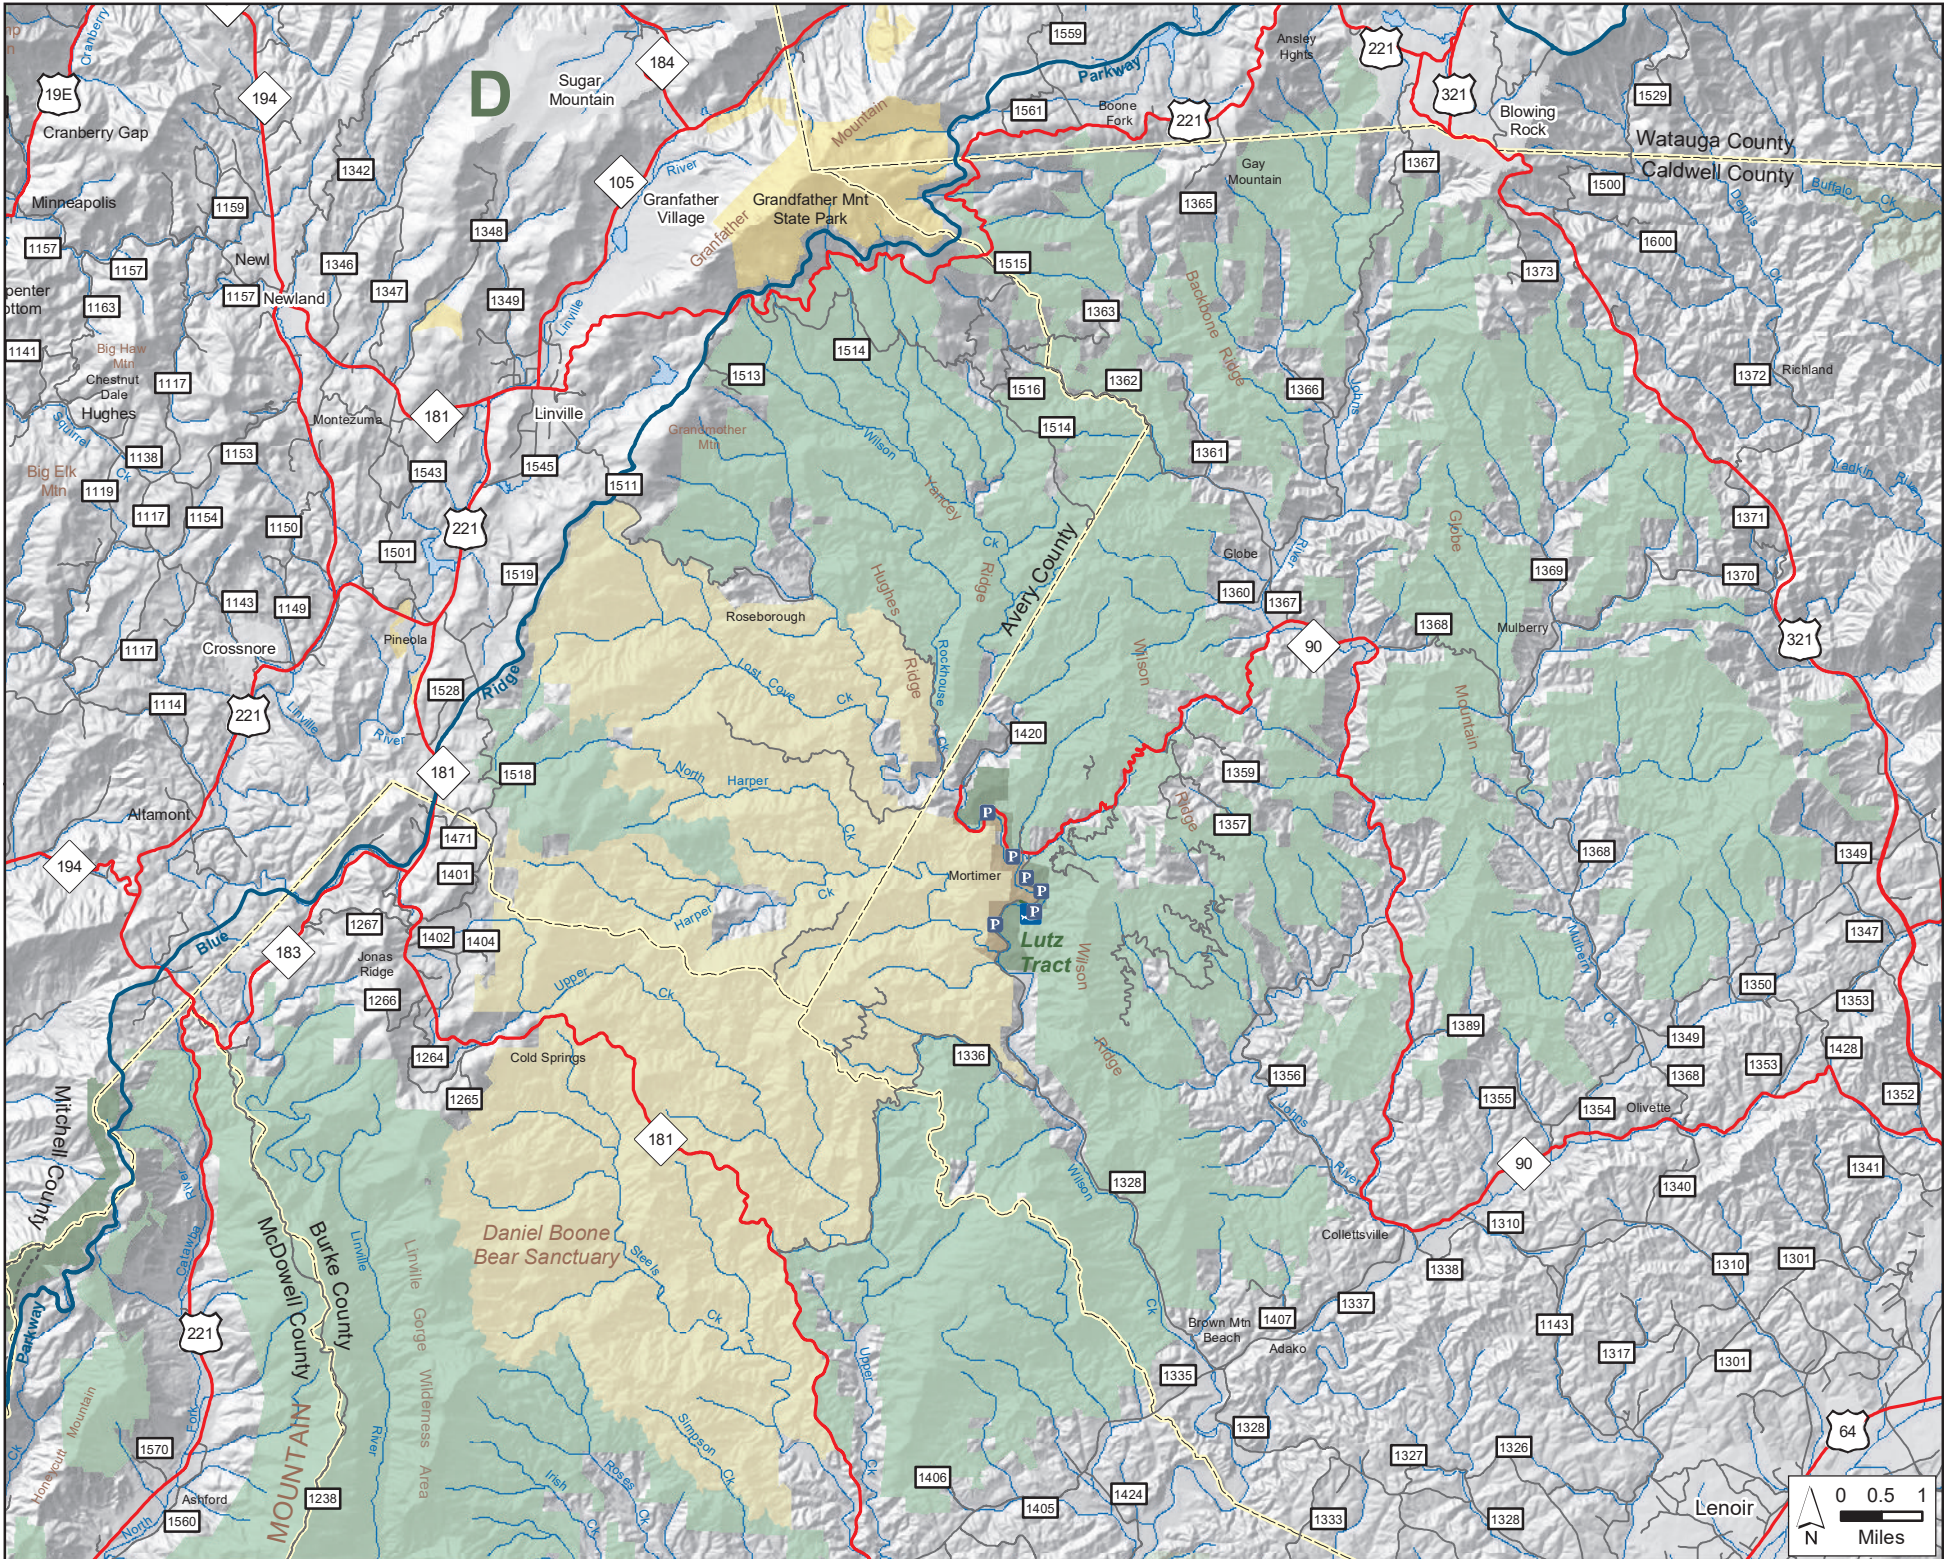

PISGAH NATIONAL FOREST GAME LAND (continued)

U.S.D.A. Forest Service, N.C. Wildlife Resources Commission

Avery, Buncombe, Burke, Caldwell, Haywood, Henderson, Madison, McDowell, Mitchell, Transylvania, Watauga and Yancey Counties