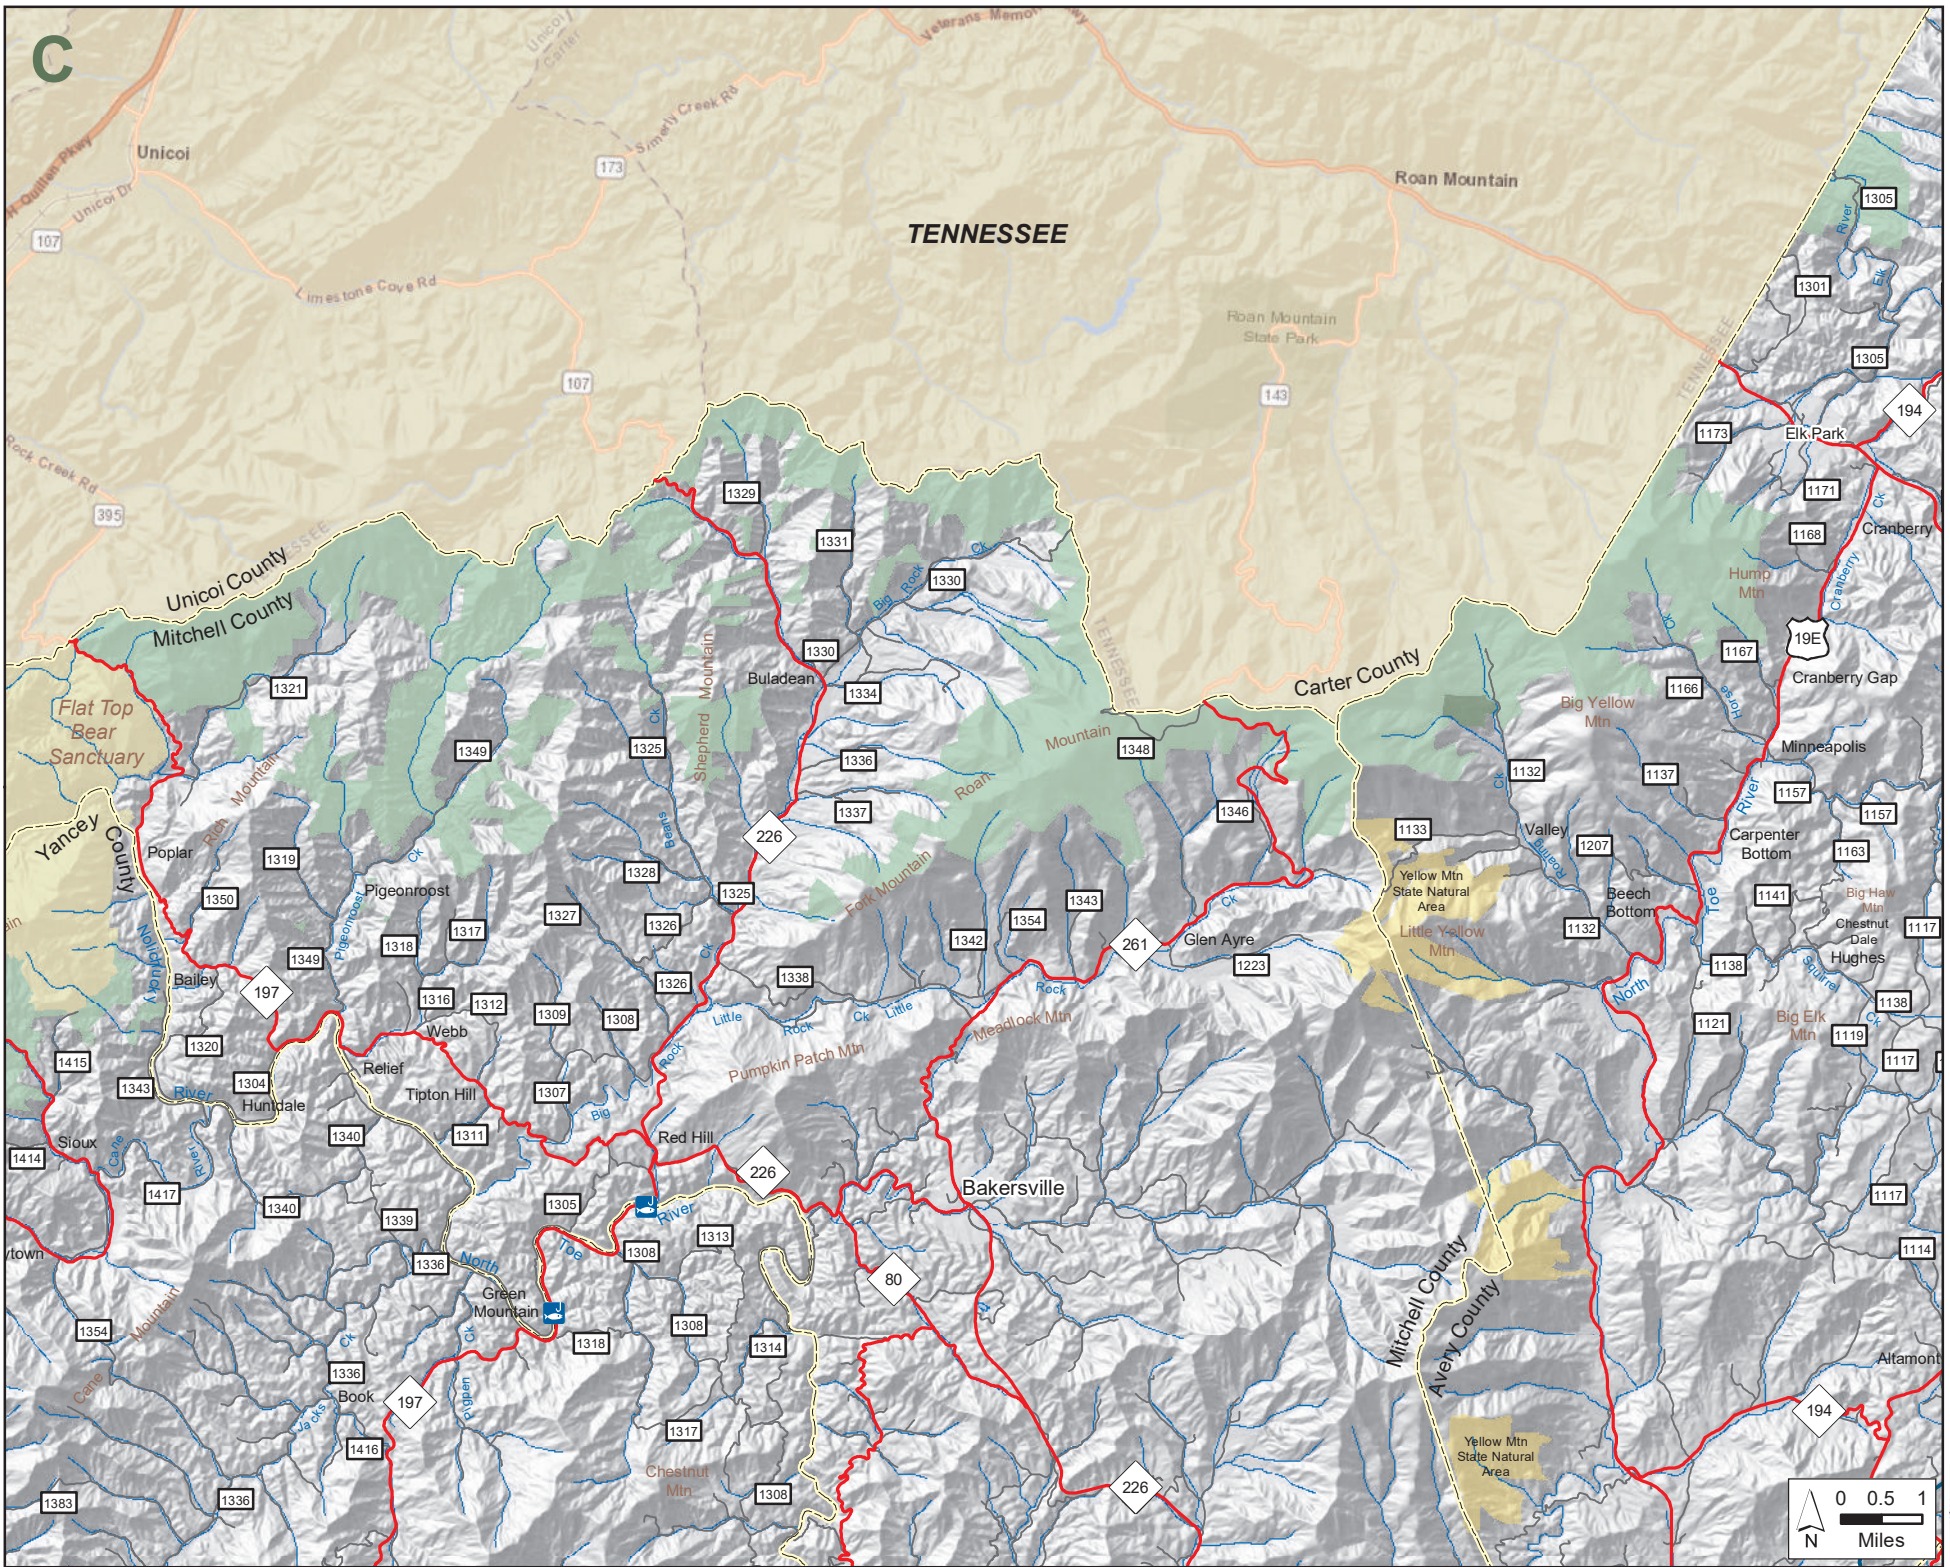

PISGAH NATIONAL FOREST GAME LAND (continued)

U.S.D.A. Forest Service, N.C. Wildlife Resources Commission

Avery, Buncombe, Burke, Caldwell, Haywood, Henderson, Madison, McDowell, Mitchell, Transylvania, Watauga and Yancey Counties

C