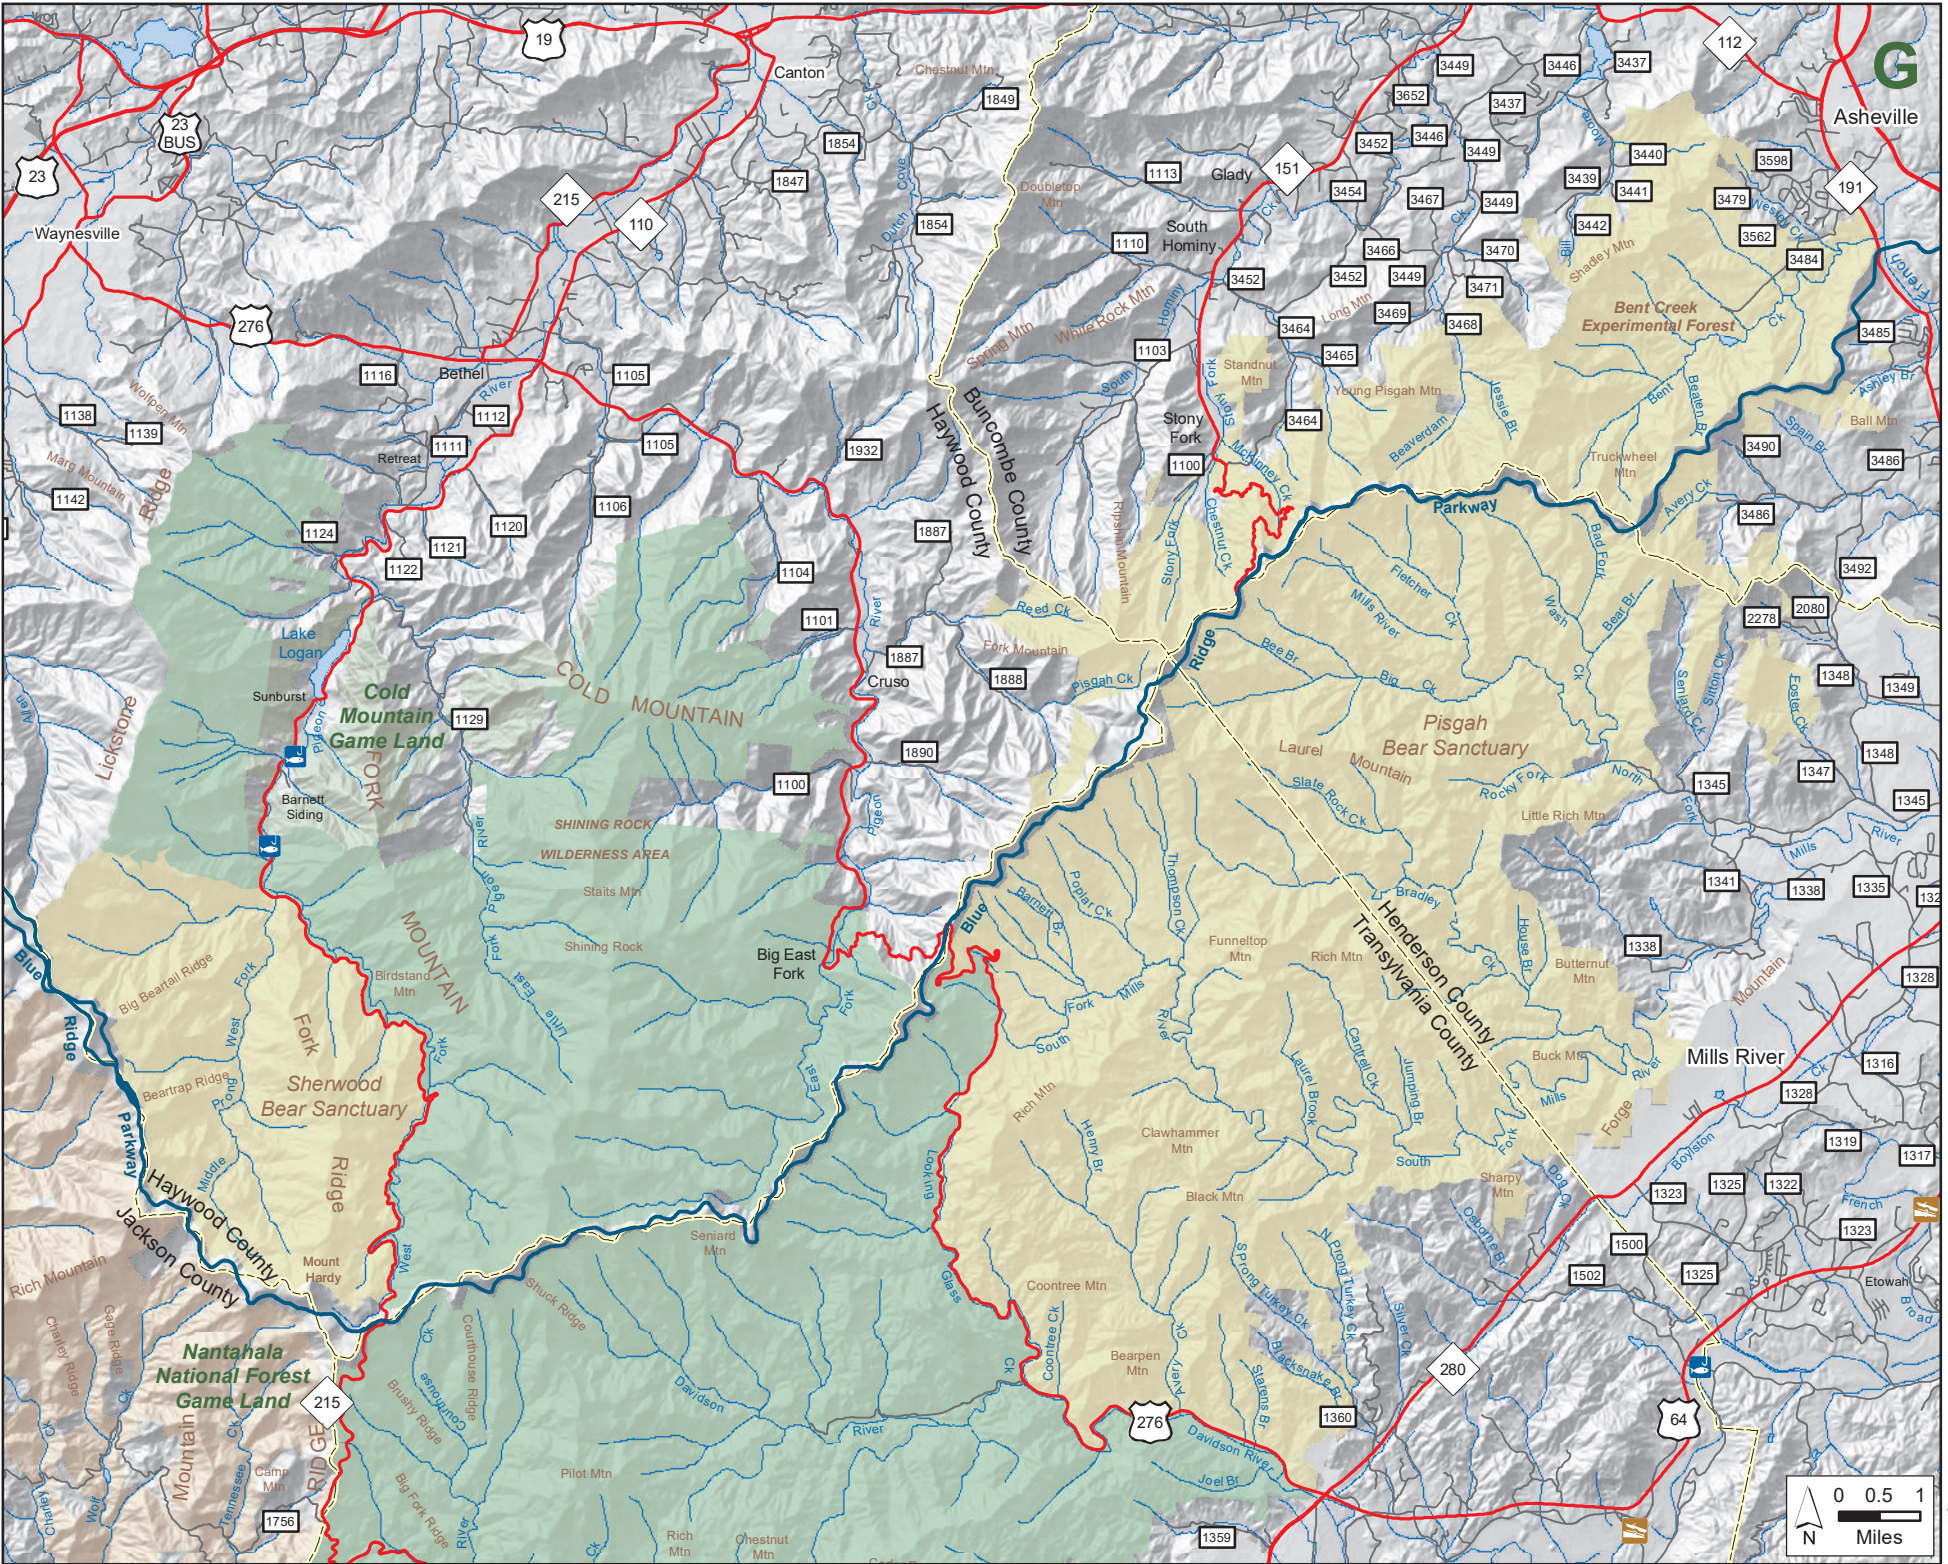

PISGAH NATIONAL FOREST GAME LAND (continued)

U.S.D.A. Forest Service, N.C. Wildlife Resources Commission

Avery, Buncombe, Burke, Caldwell, Haywood, Henderson, Madison, McDowell, Mitchell, Transylvania, Watauga and Yancey Counties