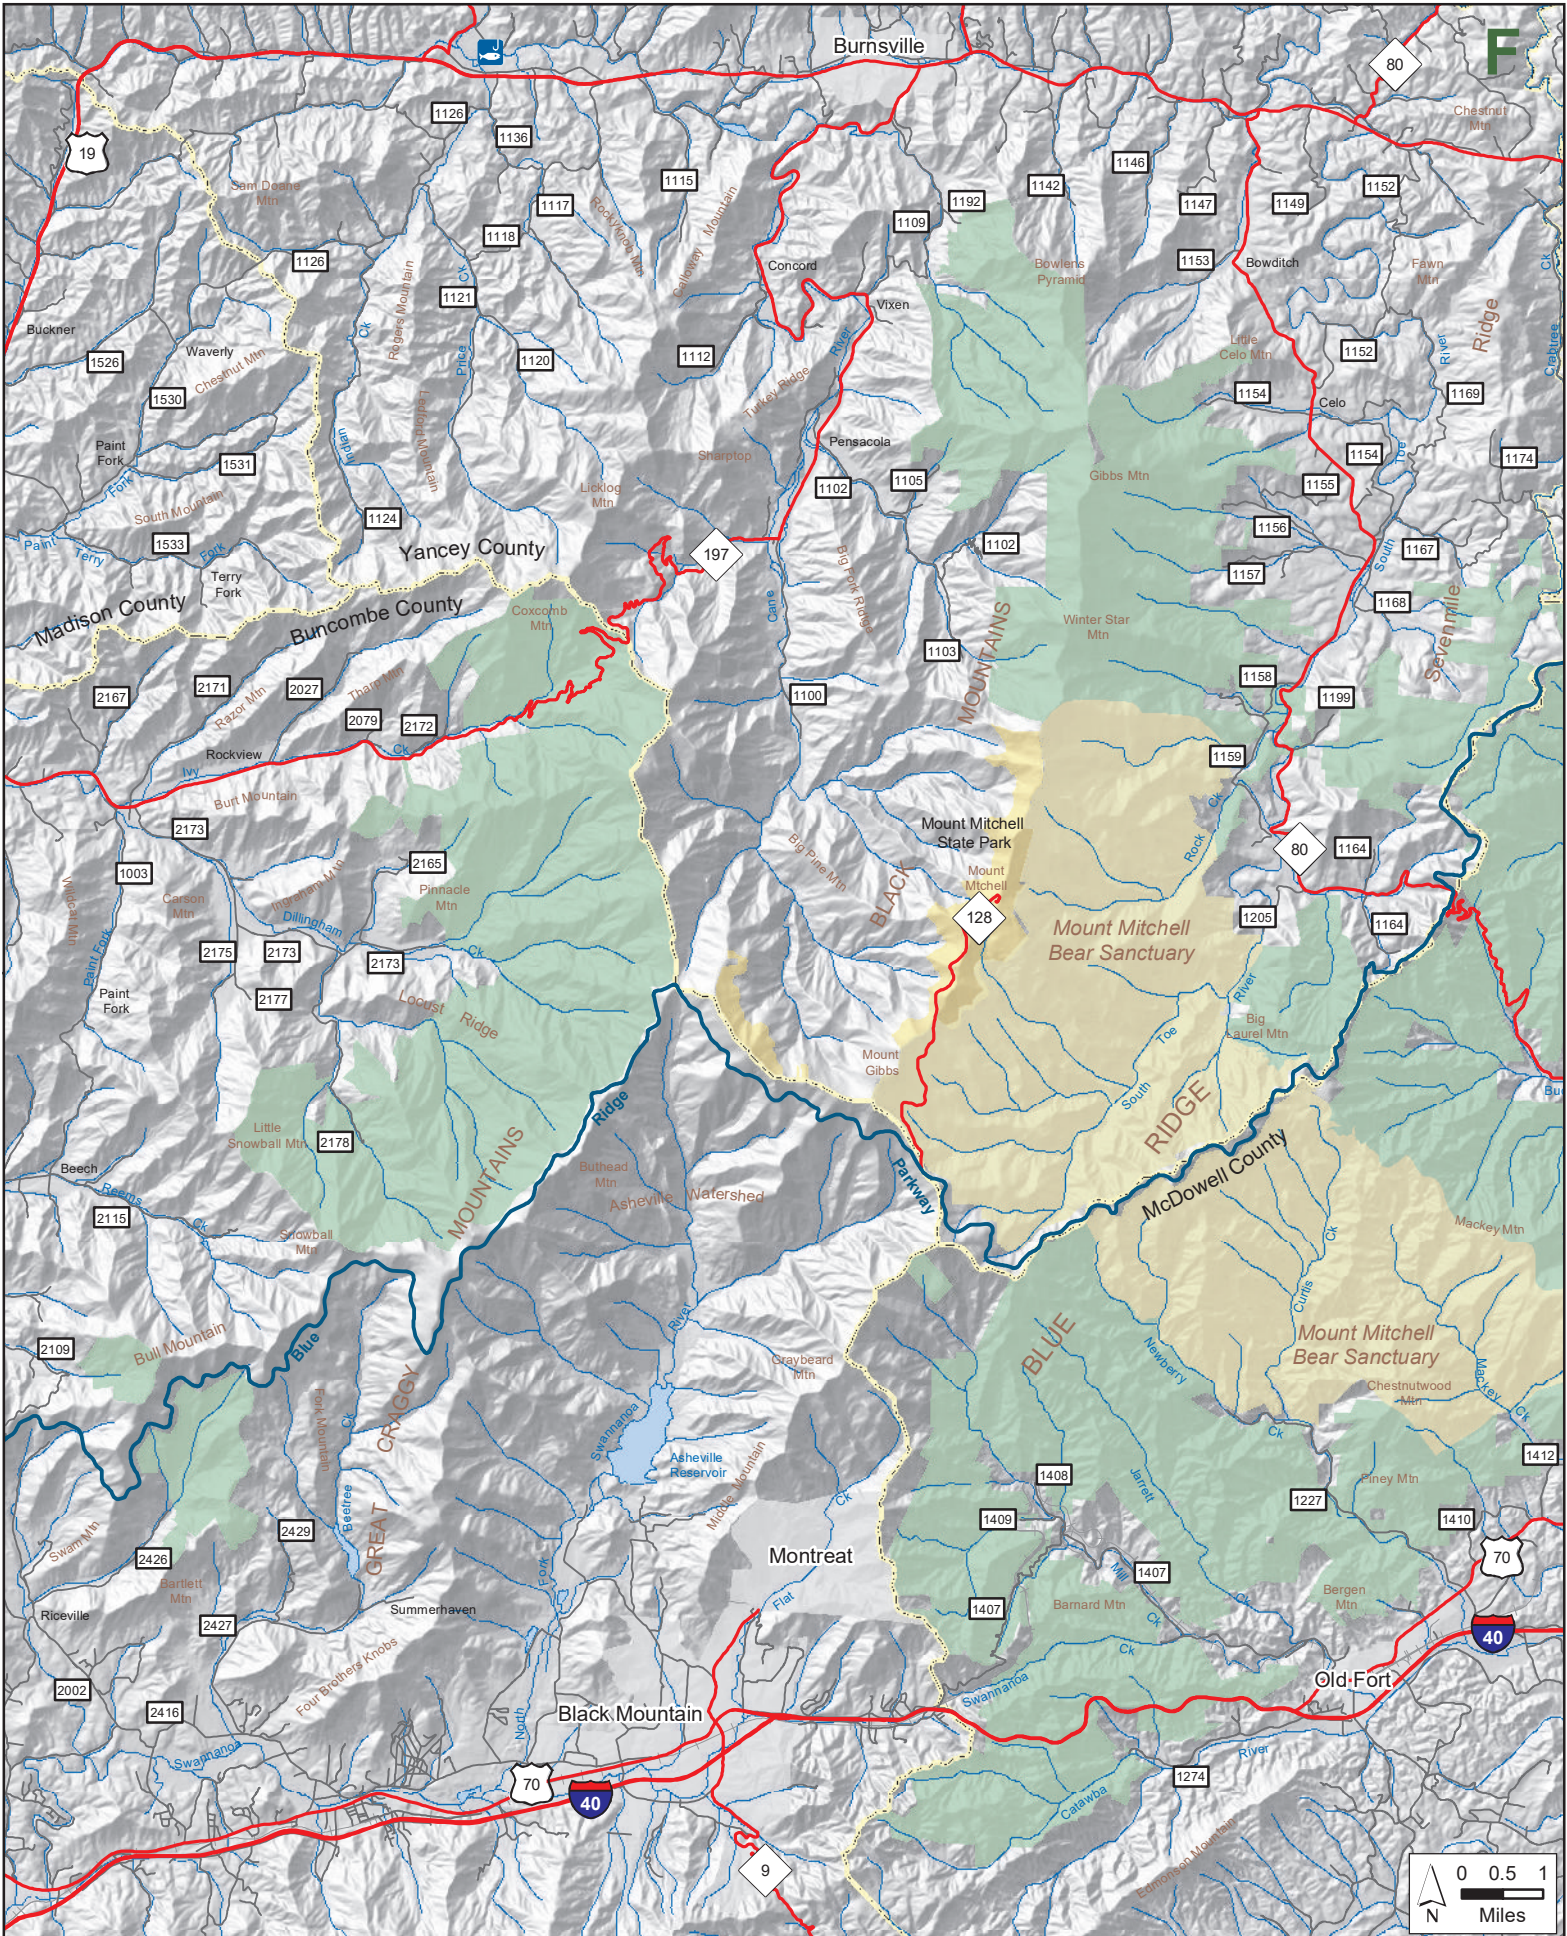

PISGAH NATIONAL FOREST GAME LAND (continued)

U.S.D.A. Forest Service, N.C. Wildlife Resources Commission

Avery, Buncombe, Burke, Caldwell, Haywood, Henderson, Madison, McDowell, Mitchell, Transylvania, Watagua and Yancey Counties