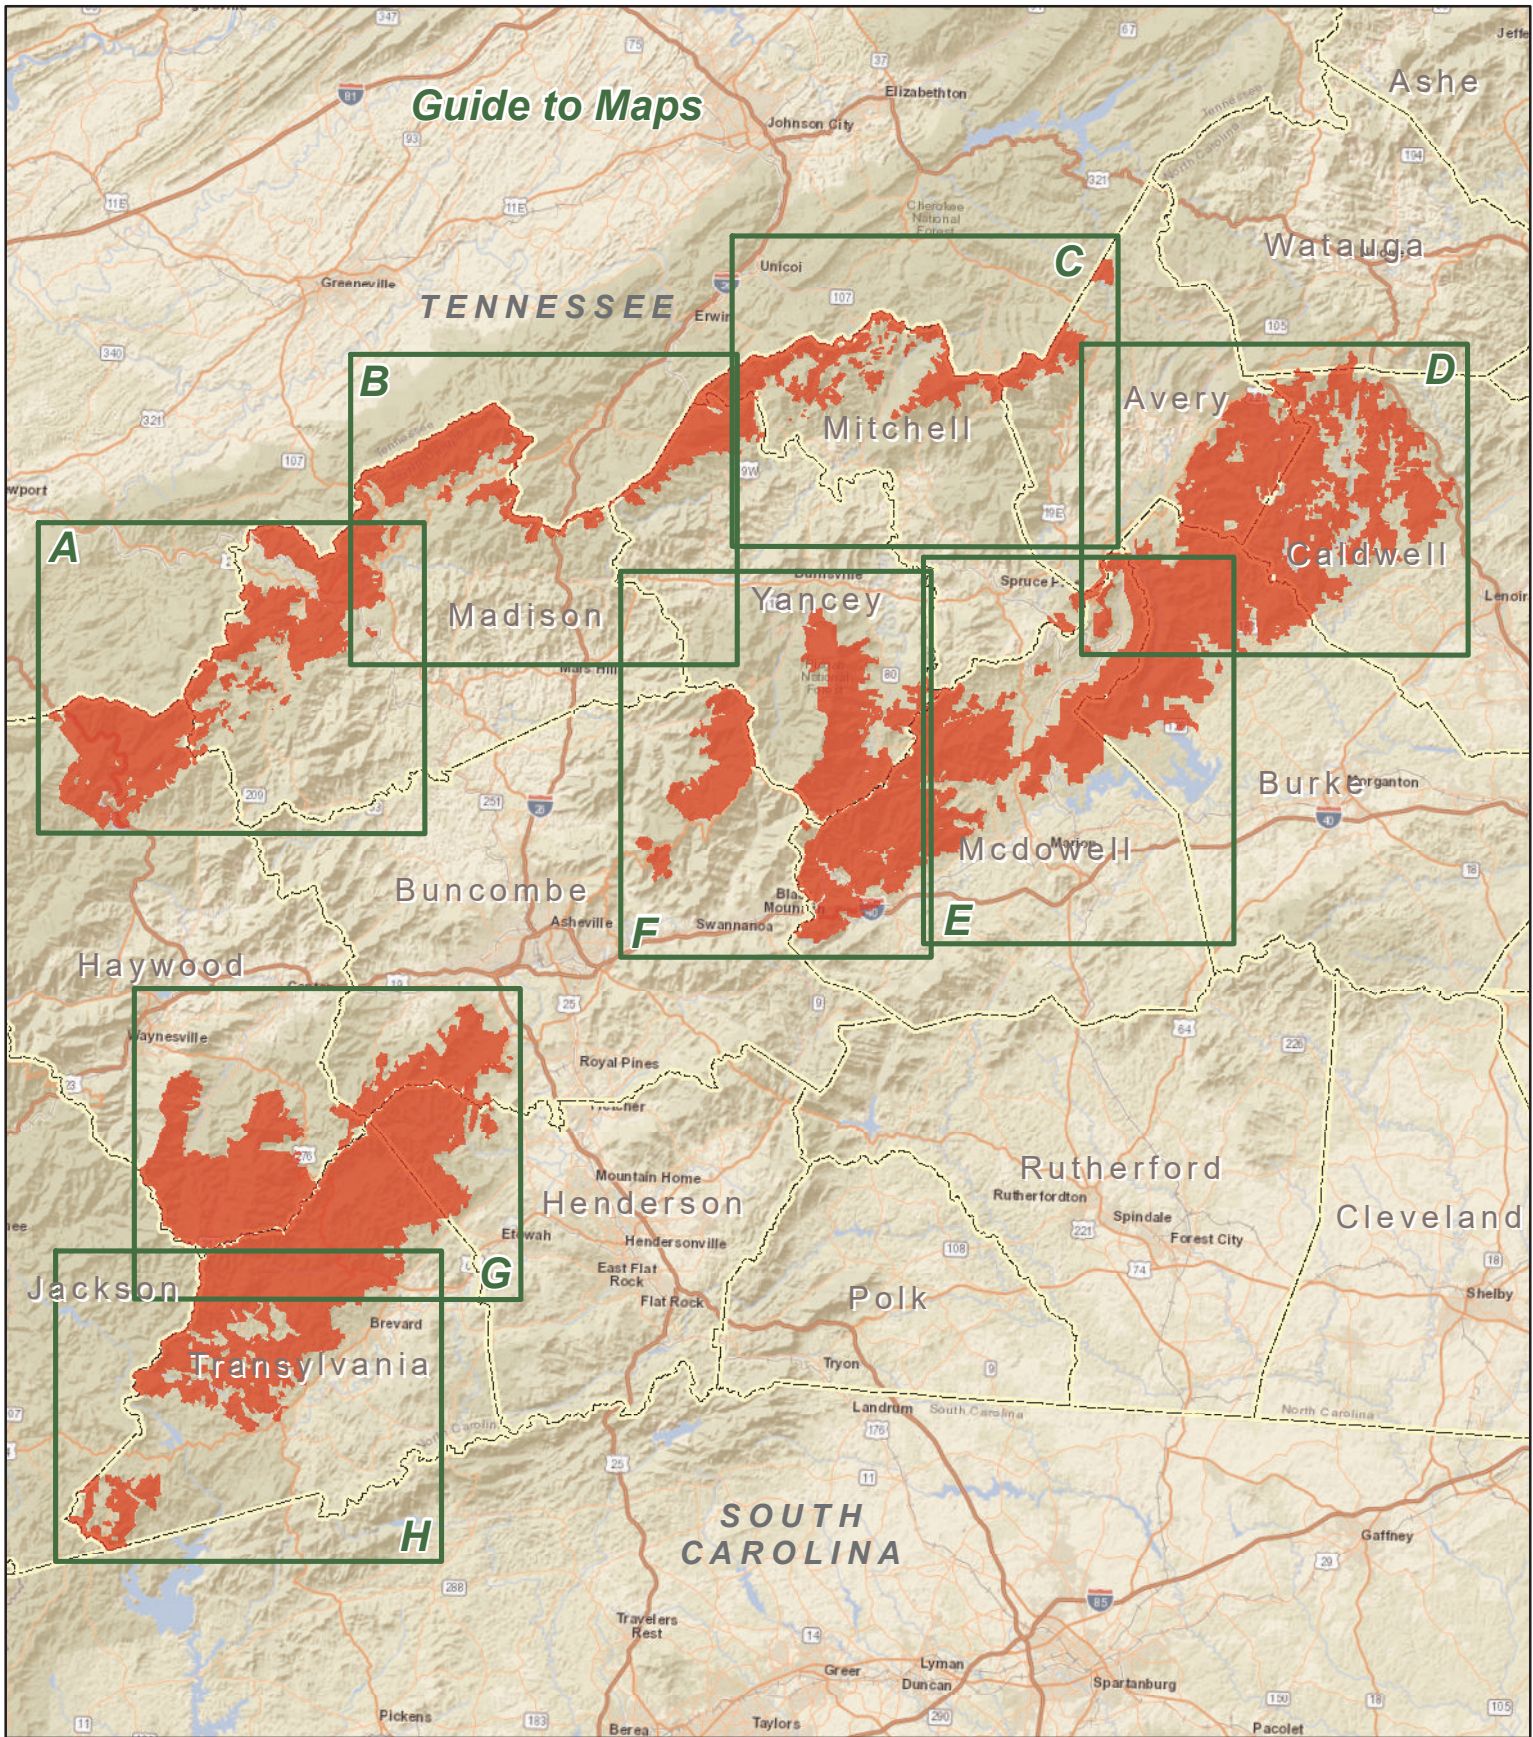

PISGAH NATIONAL FOREST GAME LAND

U.S.D.A. Forest Service, N.C. Wildlife Resources Commission - Avery, Buncombe, Burke, Caldwell, Haywood, Henderson, Madison, McDowell, Mitchell, Transylvania, Watauga and Yancey Counties (519,850 total acres)

Guide to Maps

- Disabled Sportsman Blind
- Public Parking
- Public Fishing Area
- WRC Boating Access Area

- Hunter Access Road
- Secondary Road
- Trail
- State Park
- Federal Land

Pisgah Game Land Types

- Black Bear Sanctuary (USDA-owned)
- Game Land (USDA-owned)
- Black Bear Sanctuary (NCWRC-owned)
- Game Land (NCWRC-owned)

PISGAH NATIONAL FOREST GAME LAND (continued)

Avery, Buncombe, Burke, Caldwell, Haywood, Henderson, Madison, McDowell, Mitchell, Transylvania, Watauga and Yancey Counties

U.S.D.A. Forest Service, N.C. Wildlife Resources Commission

PISGAH NATIONAL FOREST GAME LAND (continued)

U.S.D.A. Forest Service, N.C. Wildlife Resources Commission

Avery, Buncombe, Burke, Caldwell, Haywood, Henderson, Madison, McDowell, Mitchell, Transylvania, Watauga and Yancey Counties