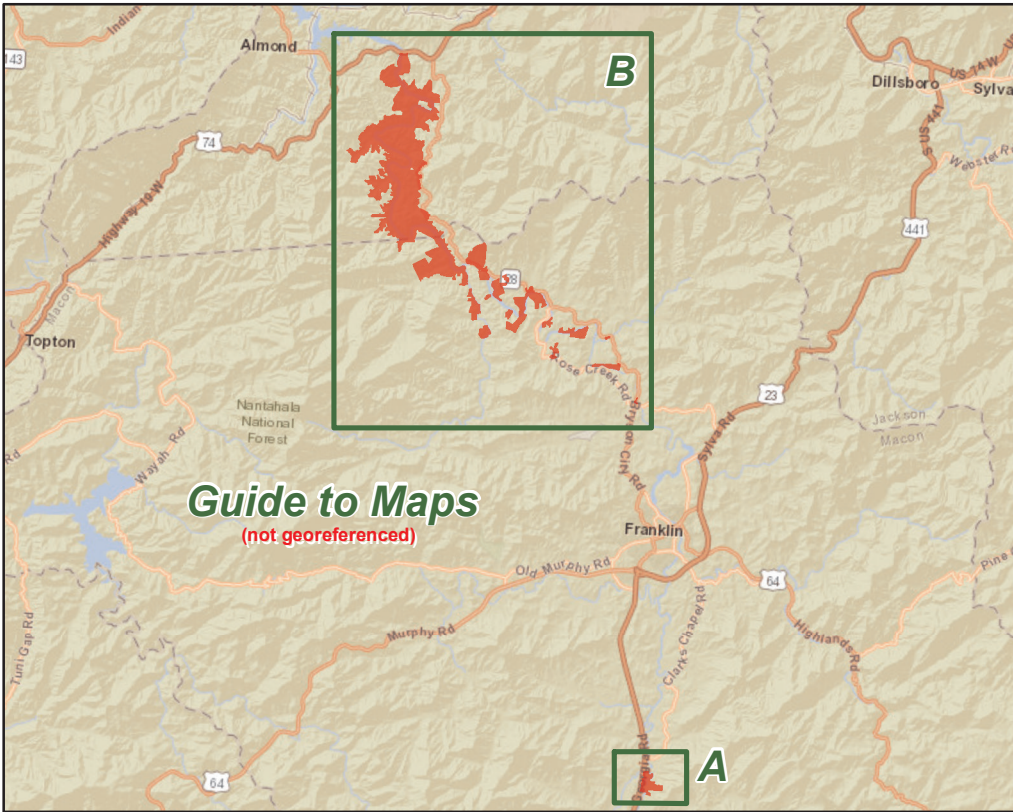

# NEEDMORE GAME LAND

Mainspring Conservation Trust, N.C. Wildlife Resources Commission  
Macon and Swain Counties (5,050 total acres)

- ▲ Disabled Sportsman Blind
- ✂ Permanently Closed Gate
- ⚡ Seasonally Closed Gate
- P Public Parking
- 🎣 Public Fishing Area
- Disabled Sportsman Access Road
- Secondary Road
- Game Lands**
- Needmore
- Nantahala National Forest

**Guide to Maps**  
(not georeferenced)

# NEEDMORE GAME LAND (continued)

Mainspring Conservation Trust, N.C. Wildlife Resources Commission  
Macon and Swain Counties