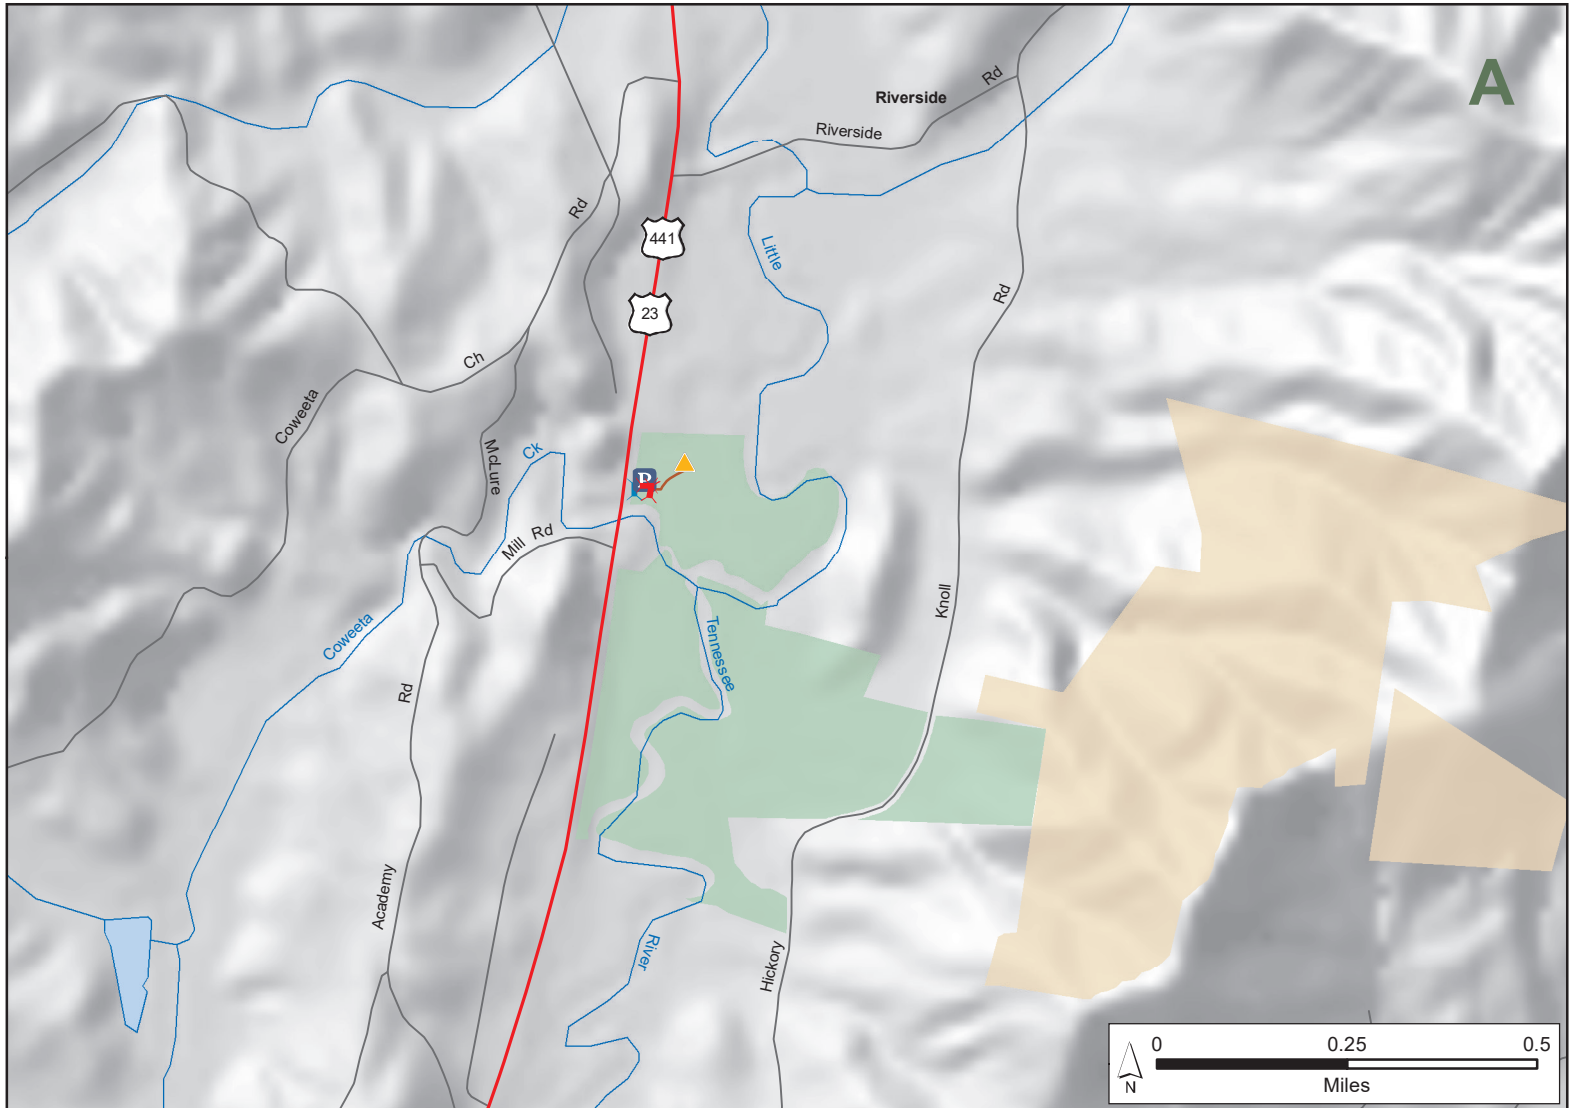

# NEEDMORE GAME LAND

Mainspring Conservation Trust, N.C. Wildlife Resources Commission  
Macon and Swain Counties (5,050 total acres)

- ▲ Disabled Sportsman Blind
- ✂ Permanently Closed Gate
- ⚡ Seasonally Closed Gate
- P Public Parking
- 🎣 Public Fishing Area
- Disabled Sportsman Access Road
- Secondary Road
- Game Lands**
- Needmore
- Nantahala National Forest

**Guide to Maps**  
(not georeferenced)

# NEEDMORE GAME LAND (continued)

Mainspring Conservation Trust, N.C. Wildlife Resources Commission  
Macon and Swain Counties