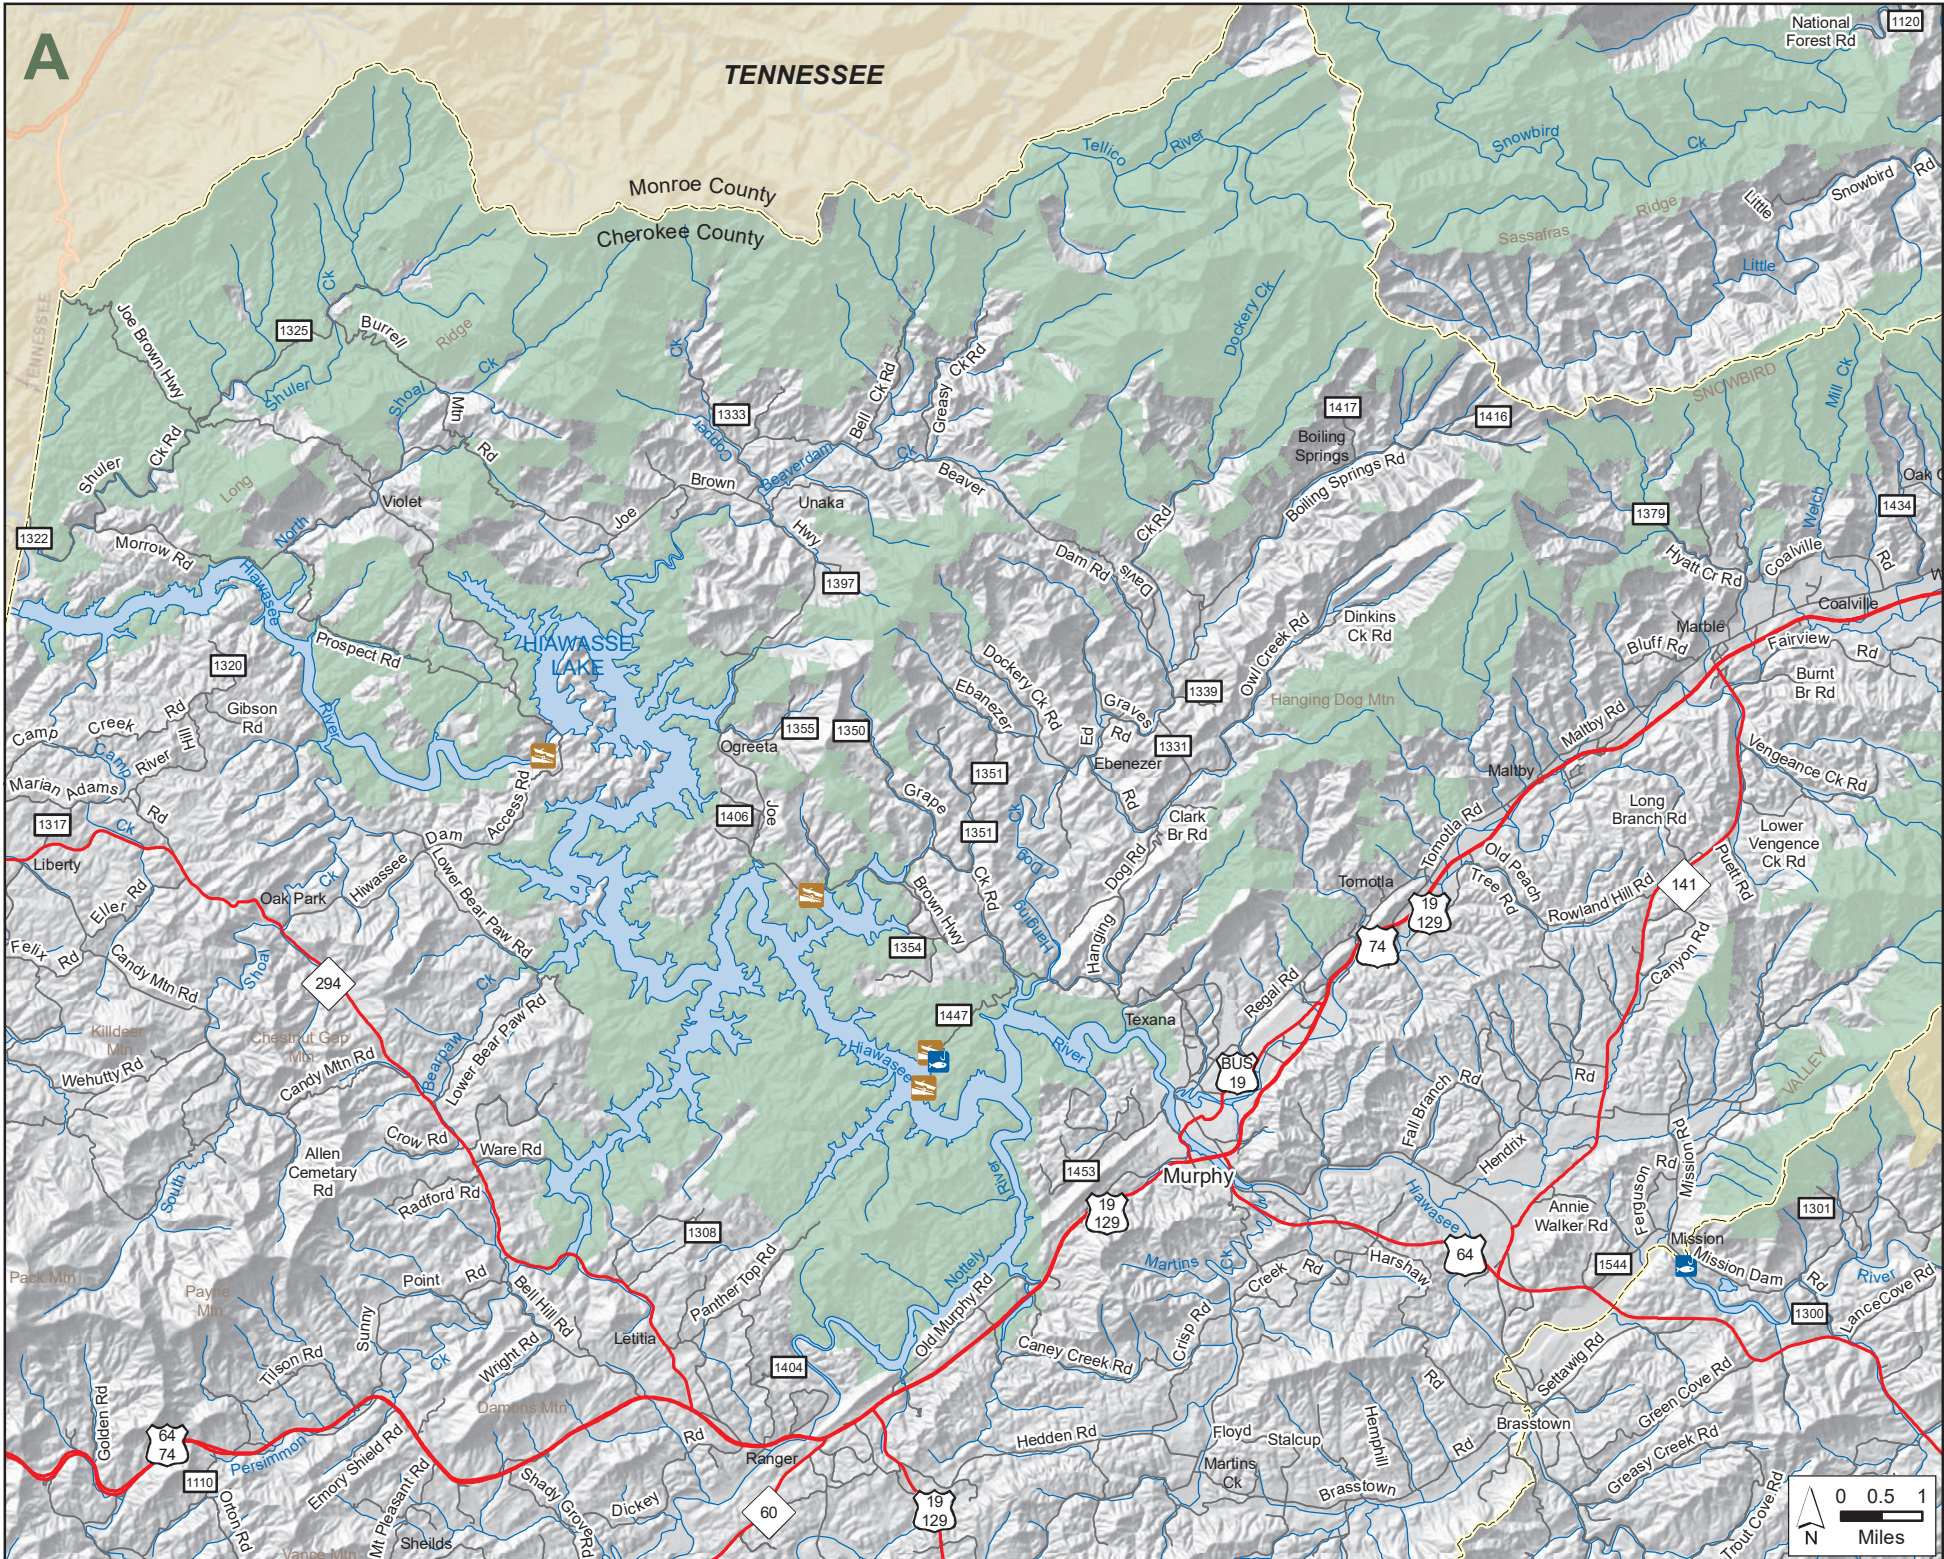

## Guide to Maps

- Public Shooting Range
- Public Fishing Area
- WRC Boating Access Area

- Game Land Type**
- Black Bear Sanctuary
  - Game Land

Federal Land

A

TENNESSEE

Monroe County  
Cherokee County

**NANTAHALA NATIONAL FOREST GAME LAND**  
 U.S.D.A. Forest Service, N.C. Wildlife Resources Commission  
 Cherokee, Clay, Graham, Jackson, Macon and Swain Counties