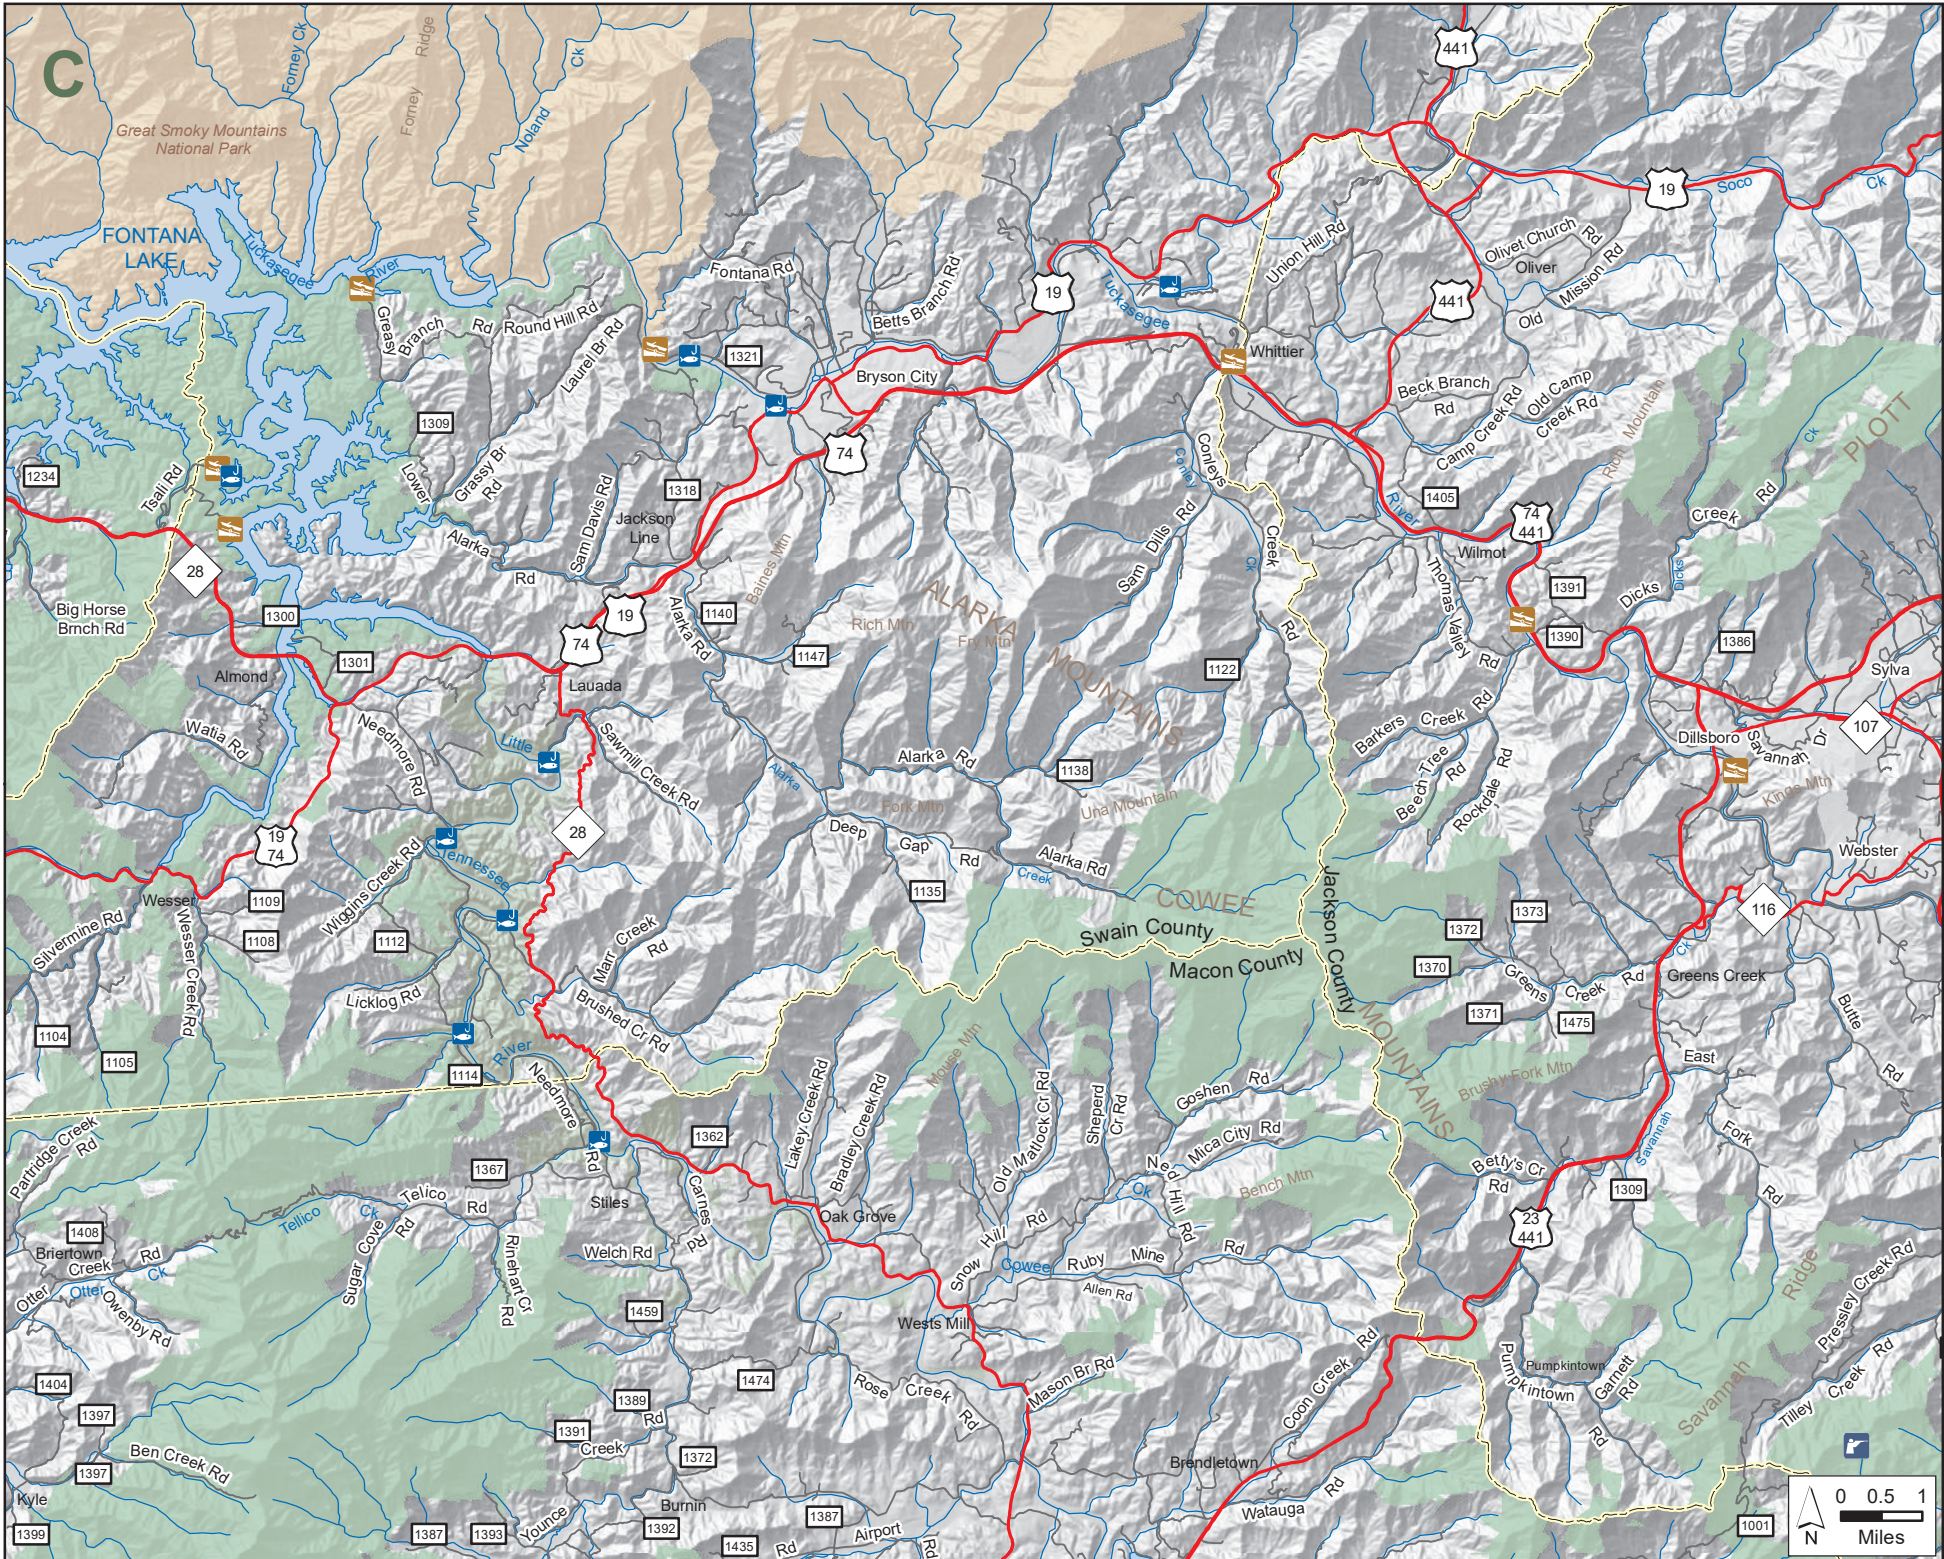

NANTAHALA NATIONAL FOREST GAME LAND
U.S.D.A. Forest Service, N.C. Wildlife Resources Commission
Cherokee, Clay, Graham, Jackson, Macon and Swain Counties