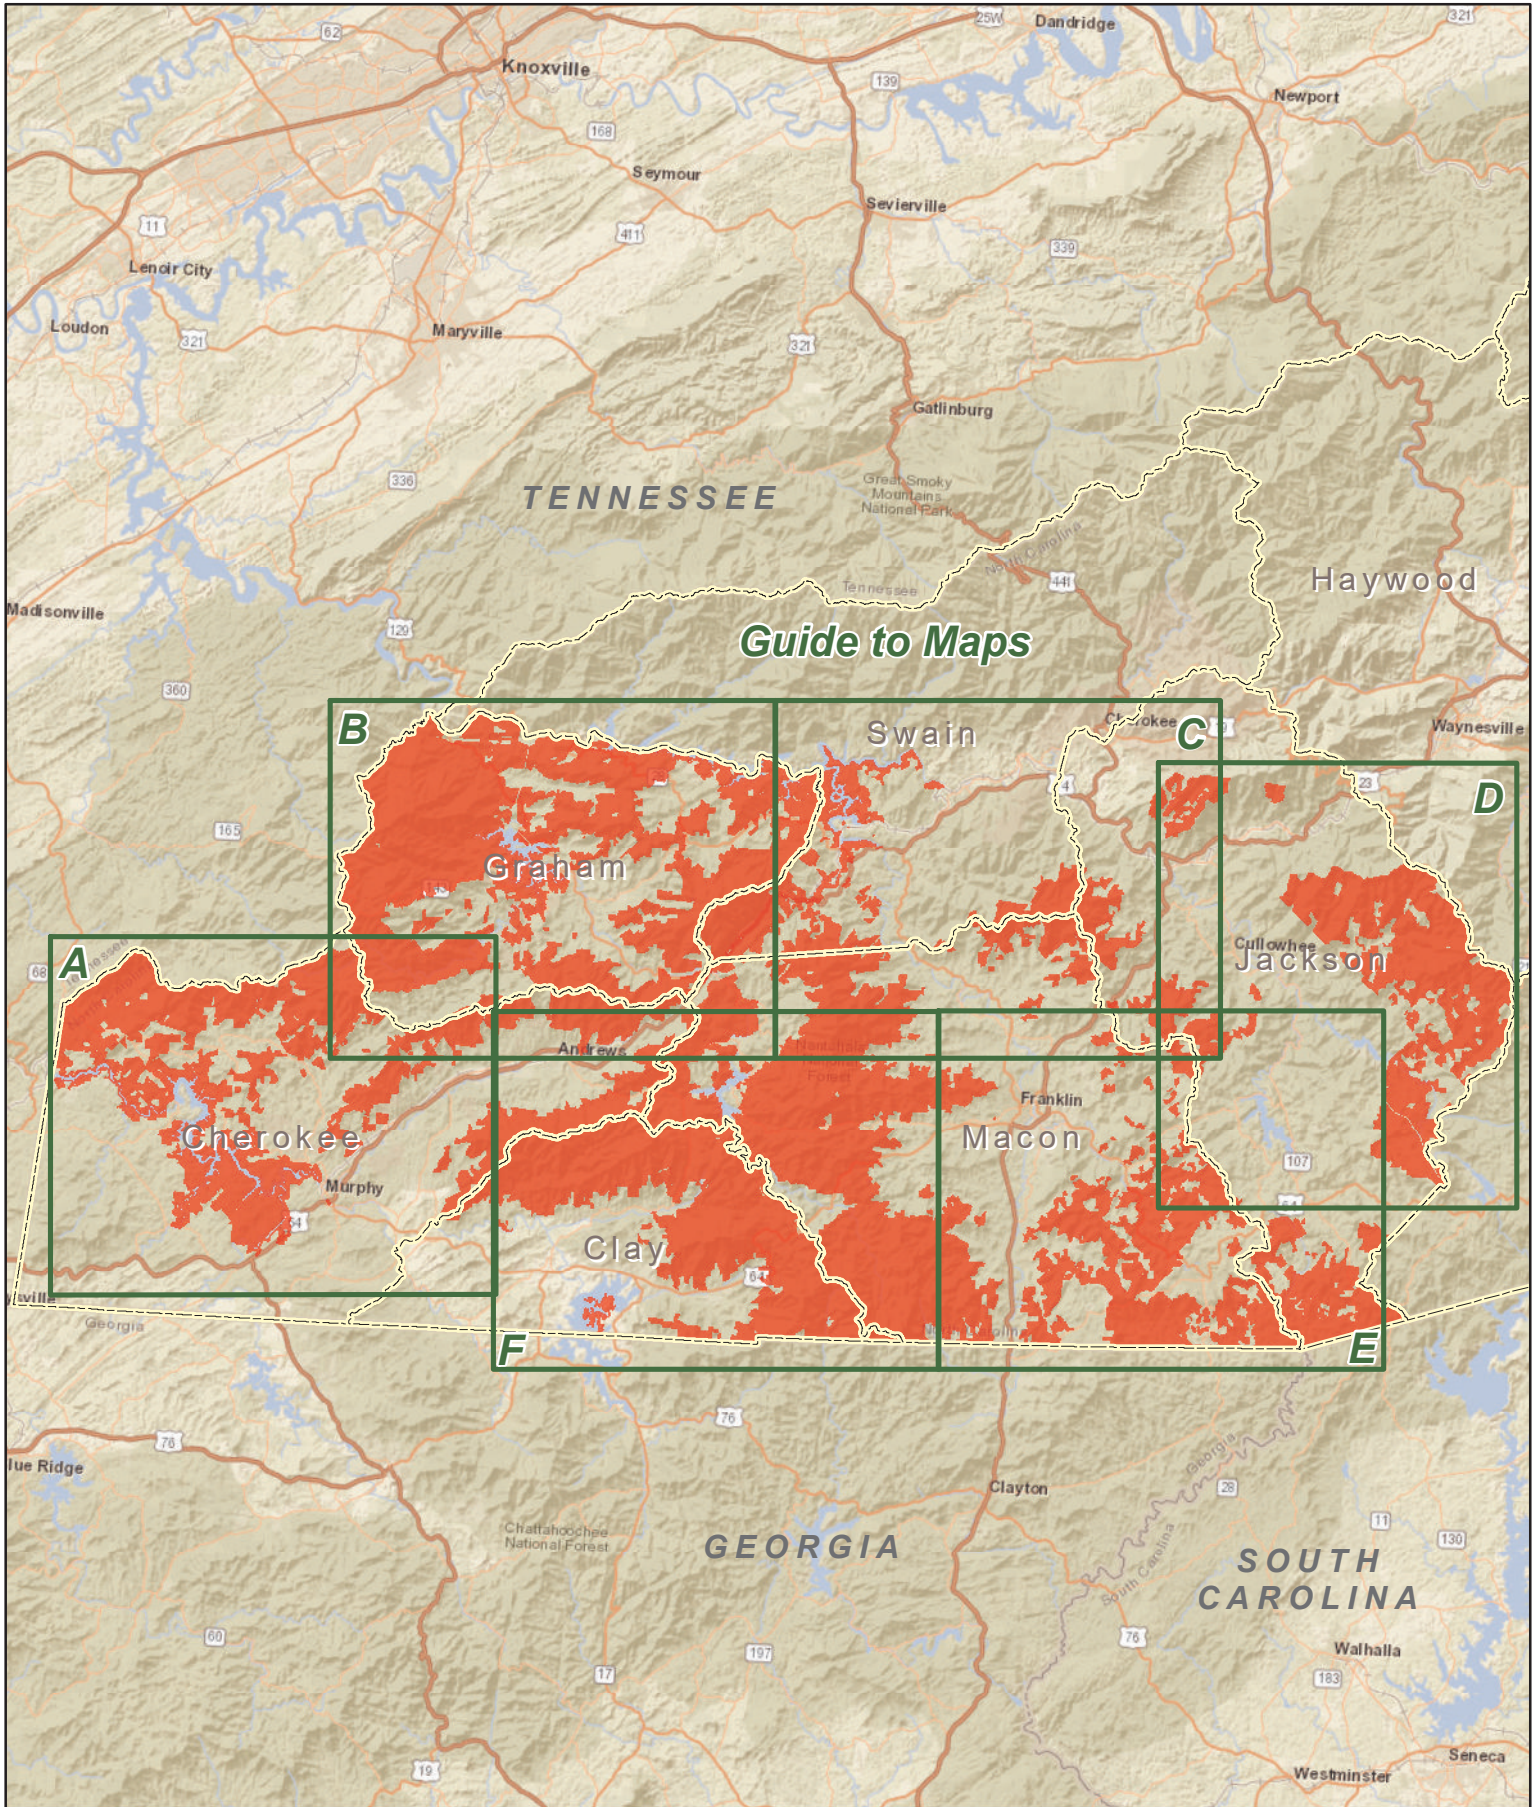

# NANTAHALA NATIONAL FOREST GAME LAND

U.S.D.A. Forest Service, N.C. Wildlife Resources Commission  
 Cherokee, Clay, Graham, Jackson, Macon and Swain Counties (526,920 total acres)

## Guide to Maps

- Public Shooting Range
- Public Fishing Area
- WRC Boating Access Area

- Game Land Type**
- Black Bear Sanctuary
  - Game Land

Federal Land

A

TENNESSEE

Monroe County  
Cherokee County

**NANTAHALA NATIONAL FOREST GAME LAND**  
 U.S.D.A. Forest Service, N.C. Wildlife Resources Commission  
 Cherokee, Clay, Graham, Jackson, Macon and Swain Counties

B

TENNESSEE

**NANTAHALA NATIONAL FOREST GAME LAND**  
 U.S.D.A. Forest Service, N.C. Wildlife Resources Commission  
 Cherokee, Clay, Graham, Jackson, Macon and Swain Counties

**NANTAHALA NATIONAL FOREST GAME LAND**  
U.S.D.A. Forest Service, N.C. Wildlife Resources Commission  
Cherokee, Clay, Graham, Jackson, Macon and Swain Counties

**NANTAHALA NATIONAL FOREST GAME LAND**  
 U.S.D.A. Forest Service, N.C. Wildlife Resources Commission  
 Cherokee, Clay, Graham, Jackson, Macon and Swain Counties