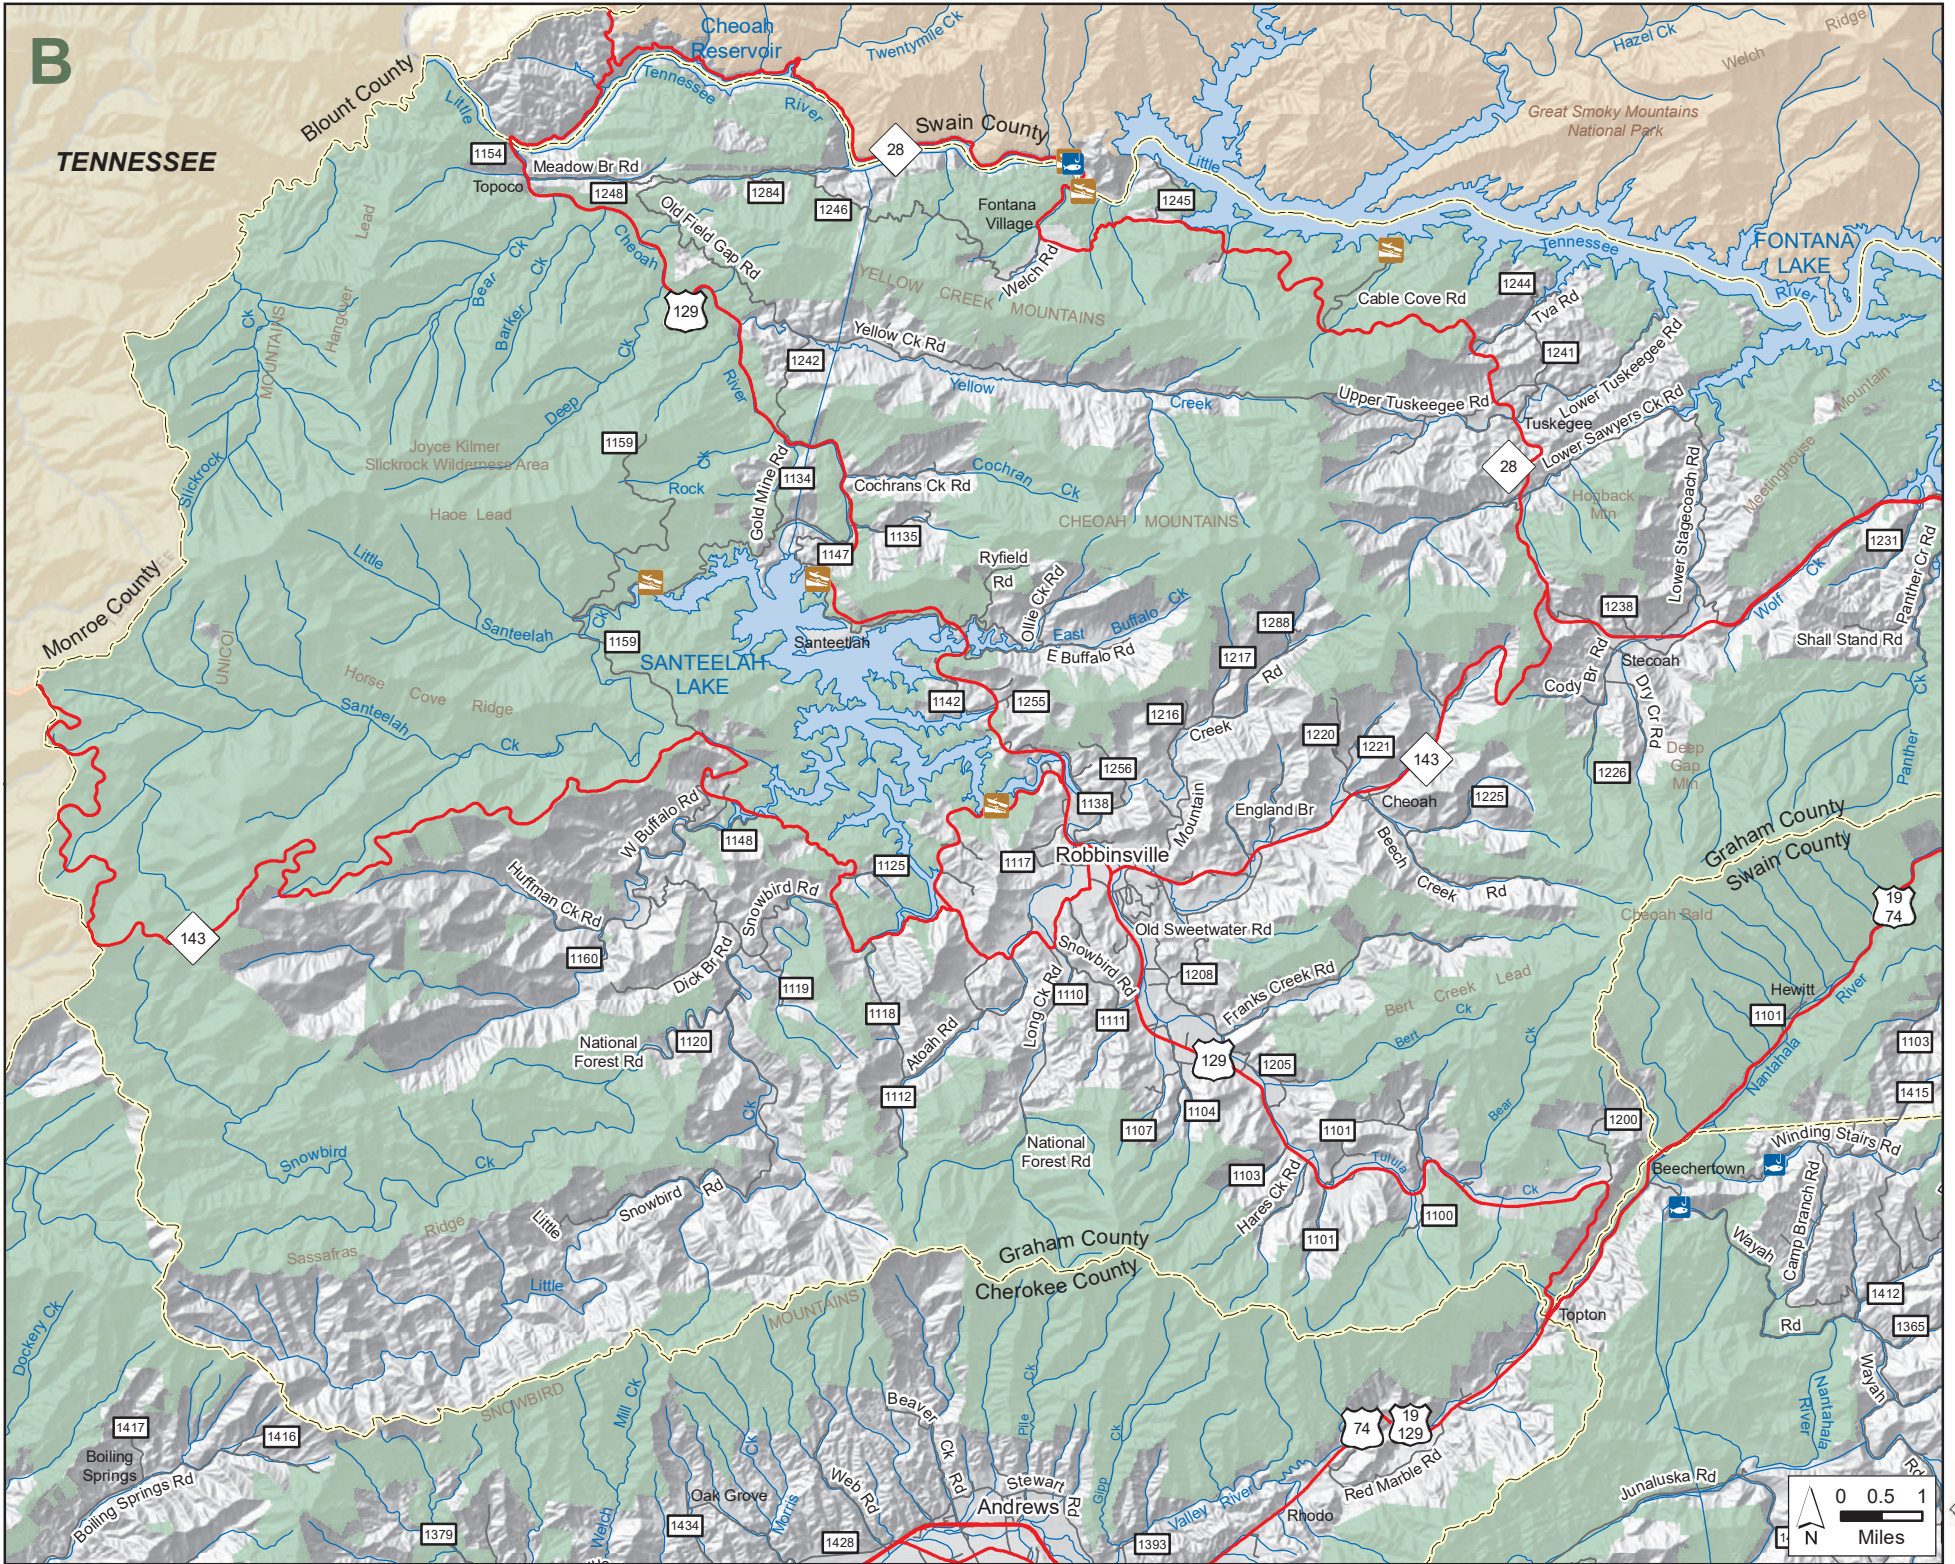

B

TENNESSEE

NANTAHALA NATIONAL FOREST GAME LAND
U.S.D.A. Forest Service, N.C. Wildlife Resources Commission
Cherokee, Clay, Graham, Jackson, Macon and Swain Counties