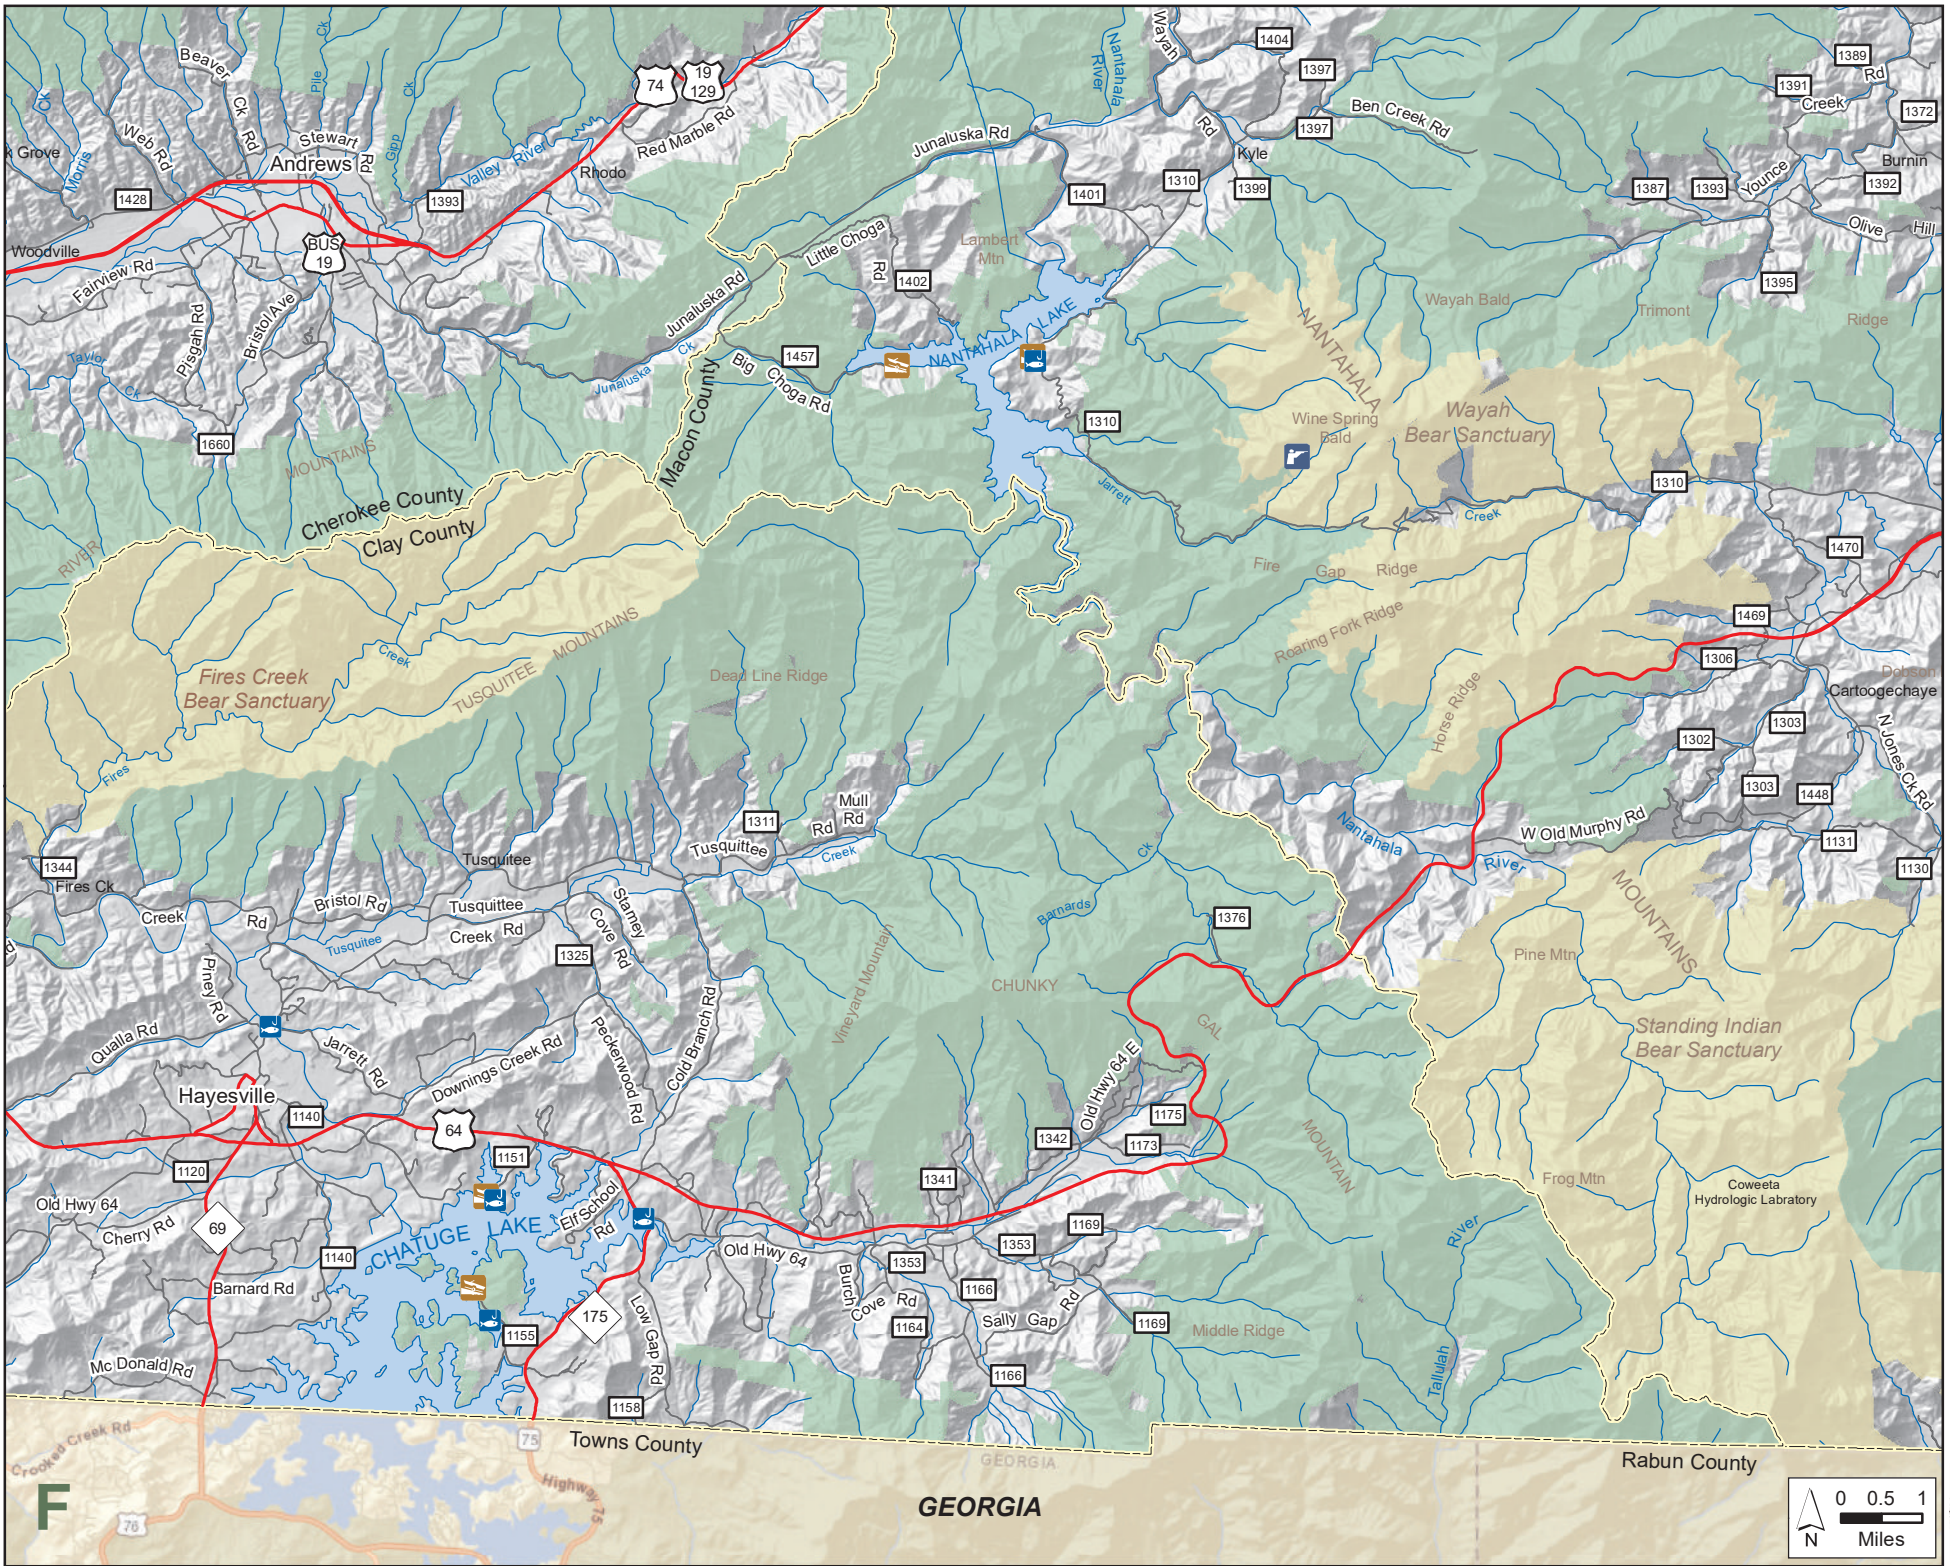

NANTAHALA NATIONAL FOREST GAME LAND
U.S.D.A. Forest Service, N.C. Wildlife Resources Commission
Cherokee, Clay, Graham, Jackson, Macon and Swain Counties