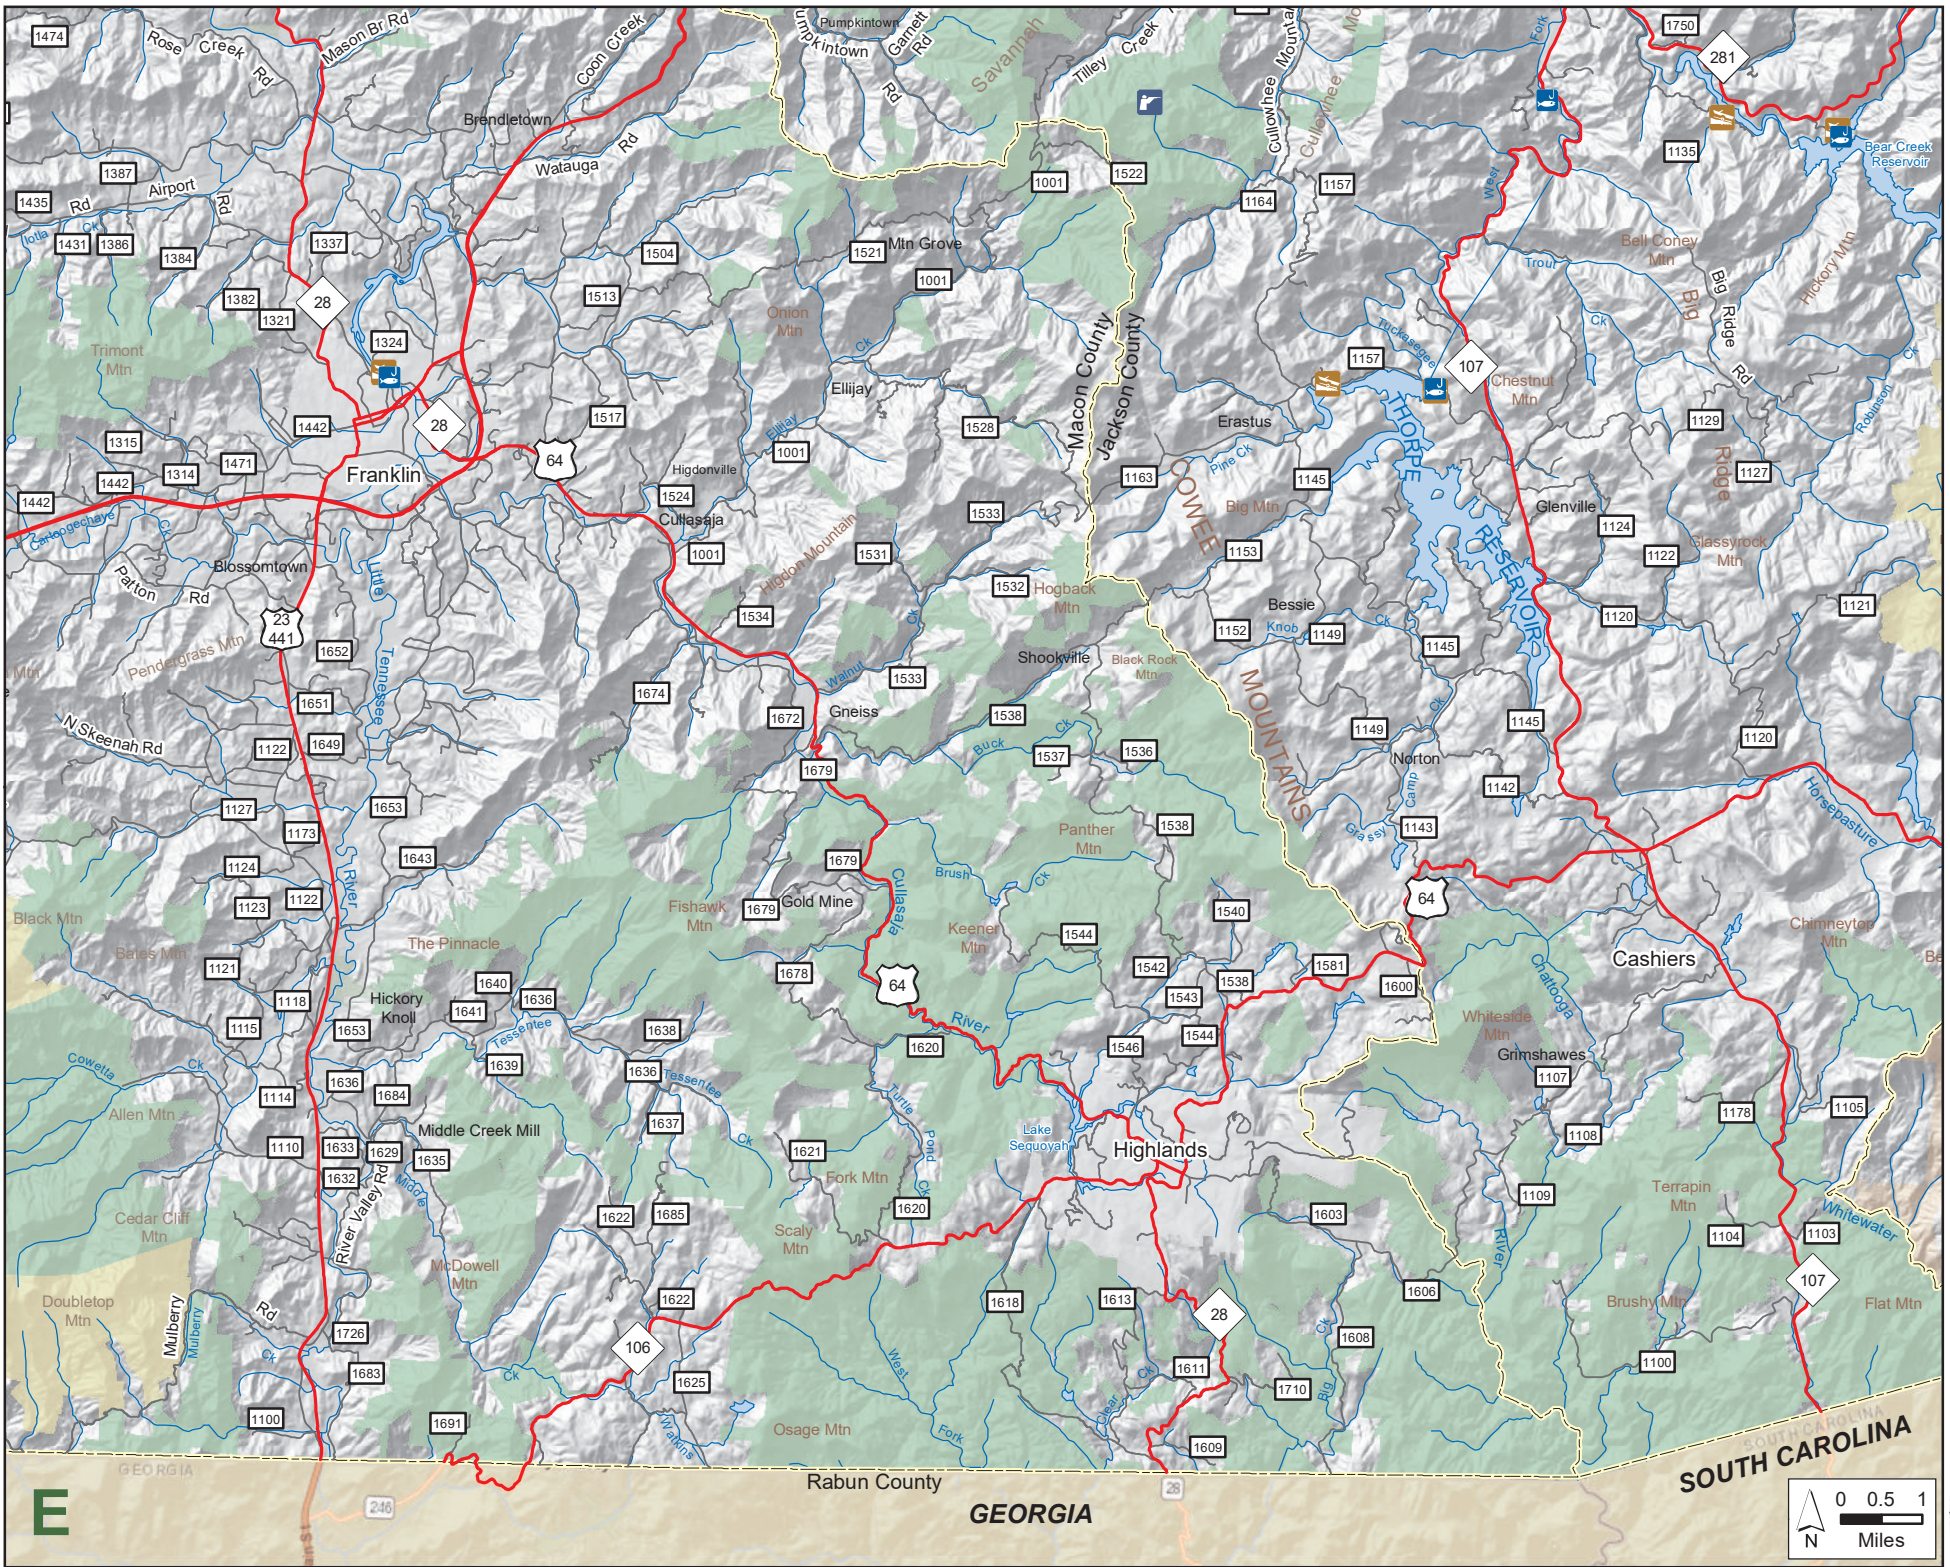

NANTAHALA NATIONAL FOREST GAME LAND
U.S.D.A. Forest Service, N.C. Wildlife Resources Commission
Cherokee, Clay, Graham, Jackson, Macon and Swain Counties