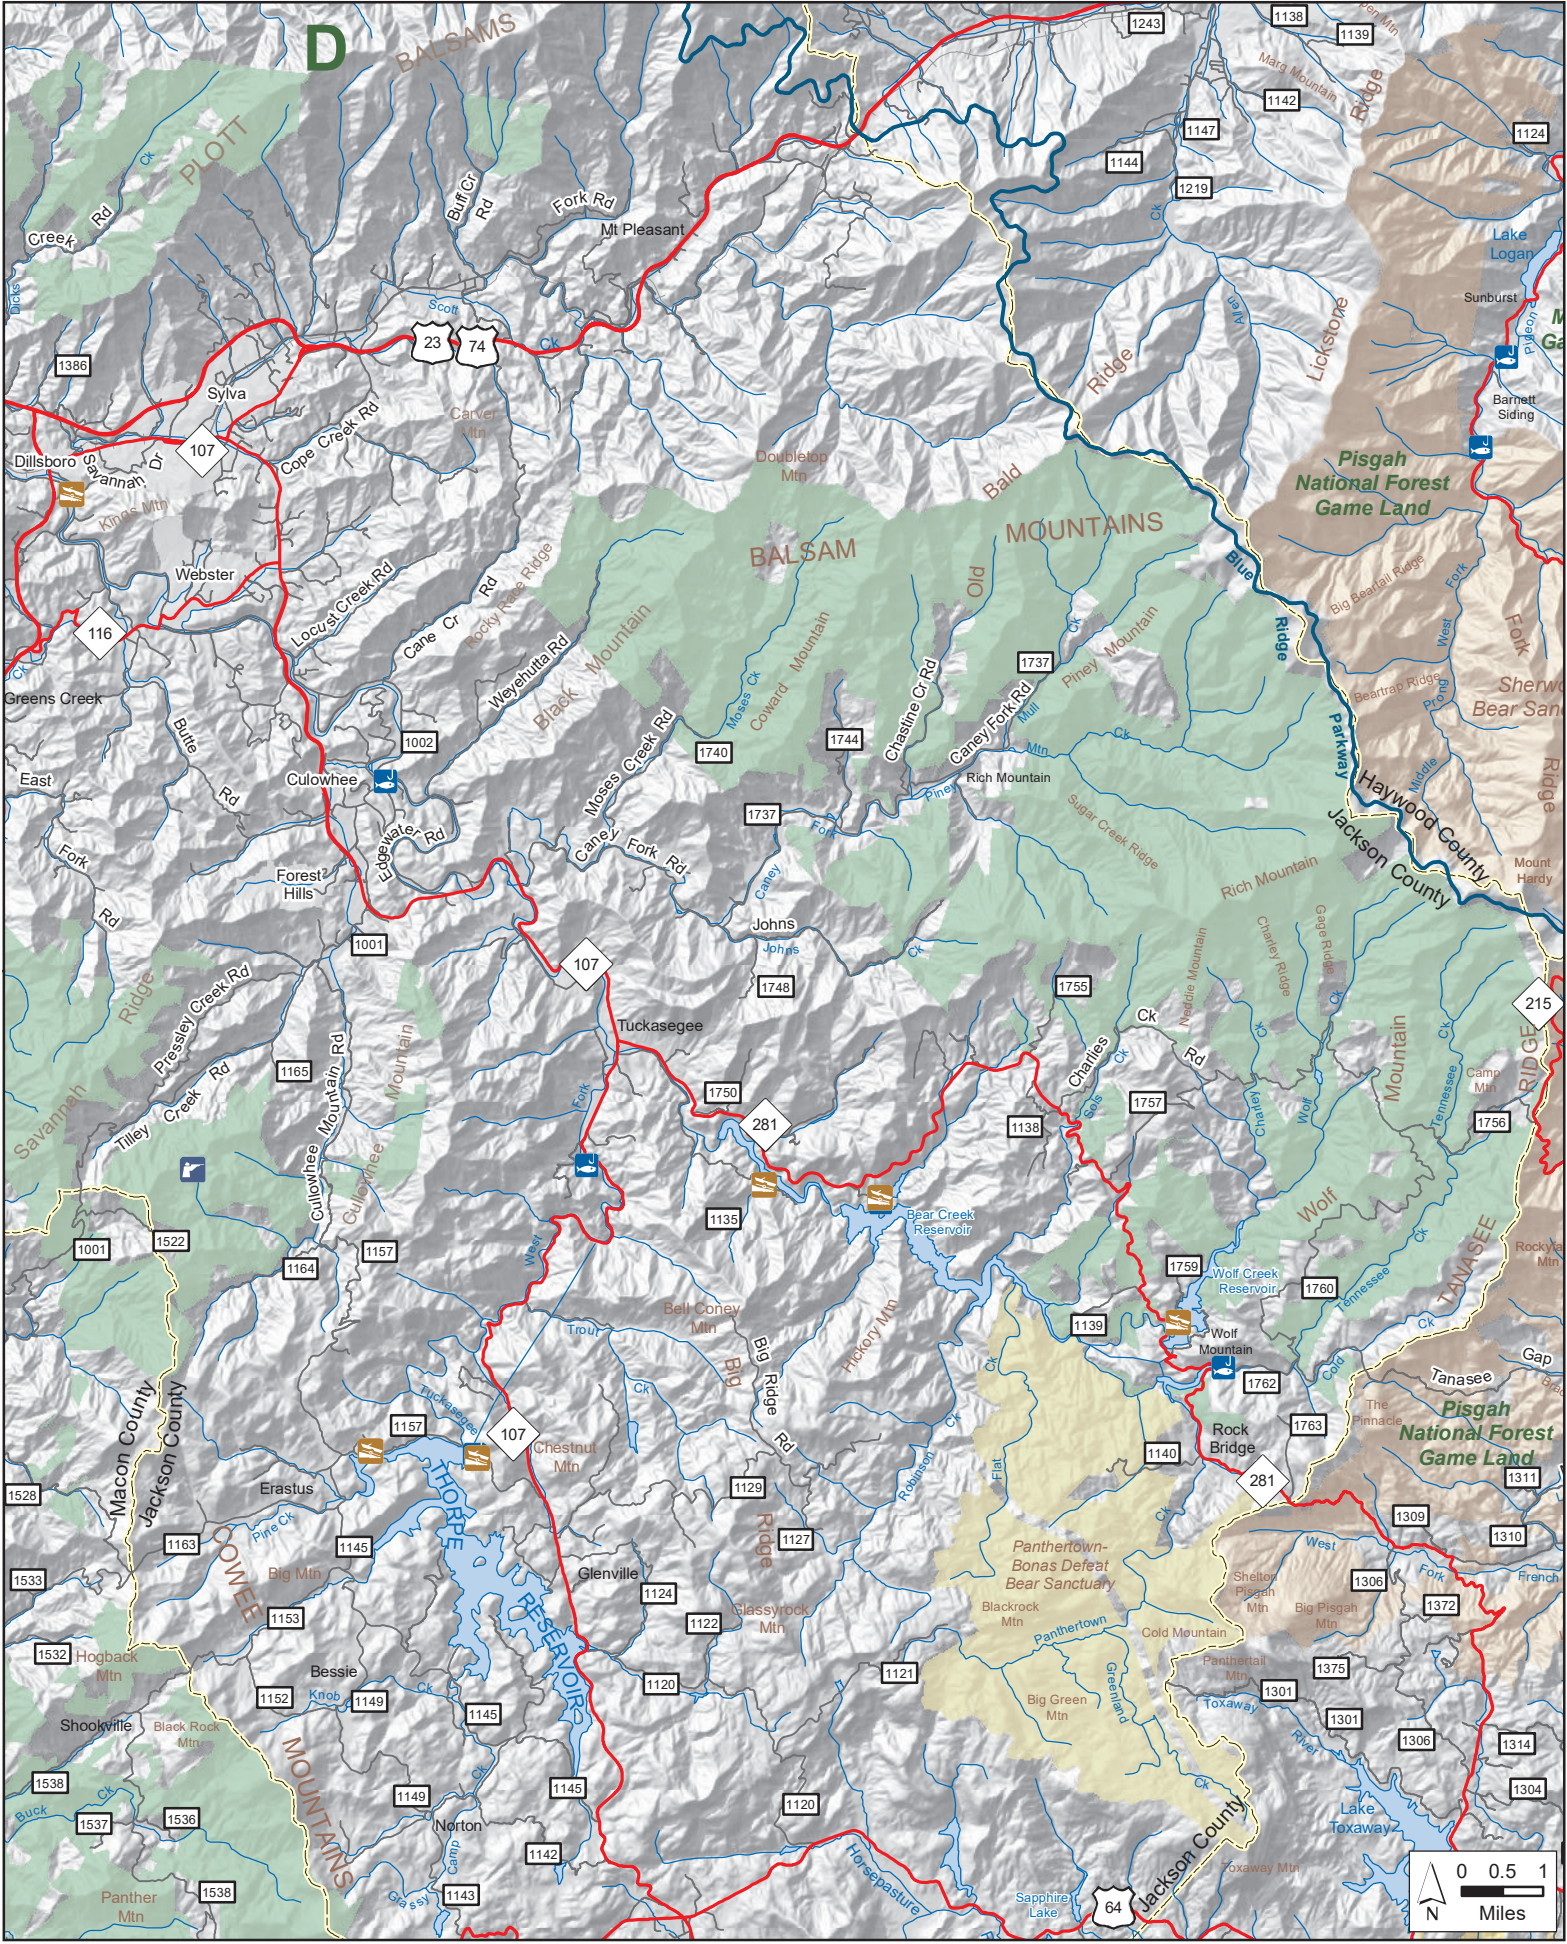

NANTAHALA NATIONAL FOREST GAME LAND

U.S.D.A. Forest Service, N.C. Wildlife Resources Commission
Cherokee, Clay, Graham, Jackson, Macon and Swain Counties