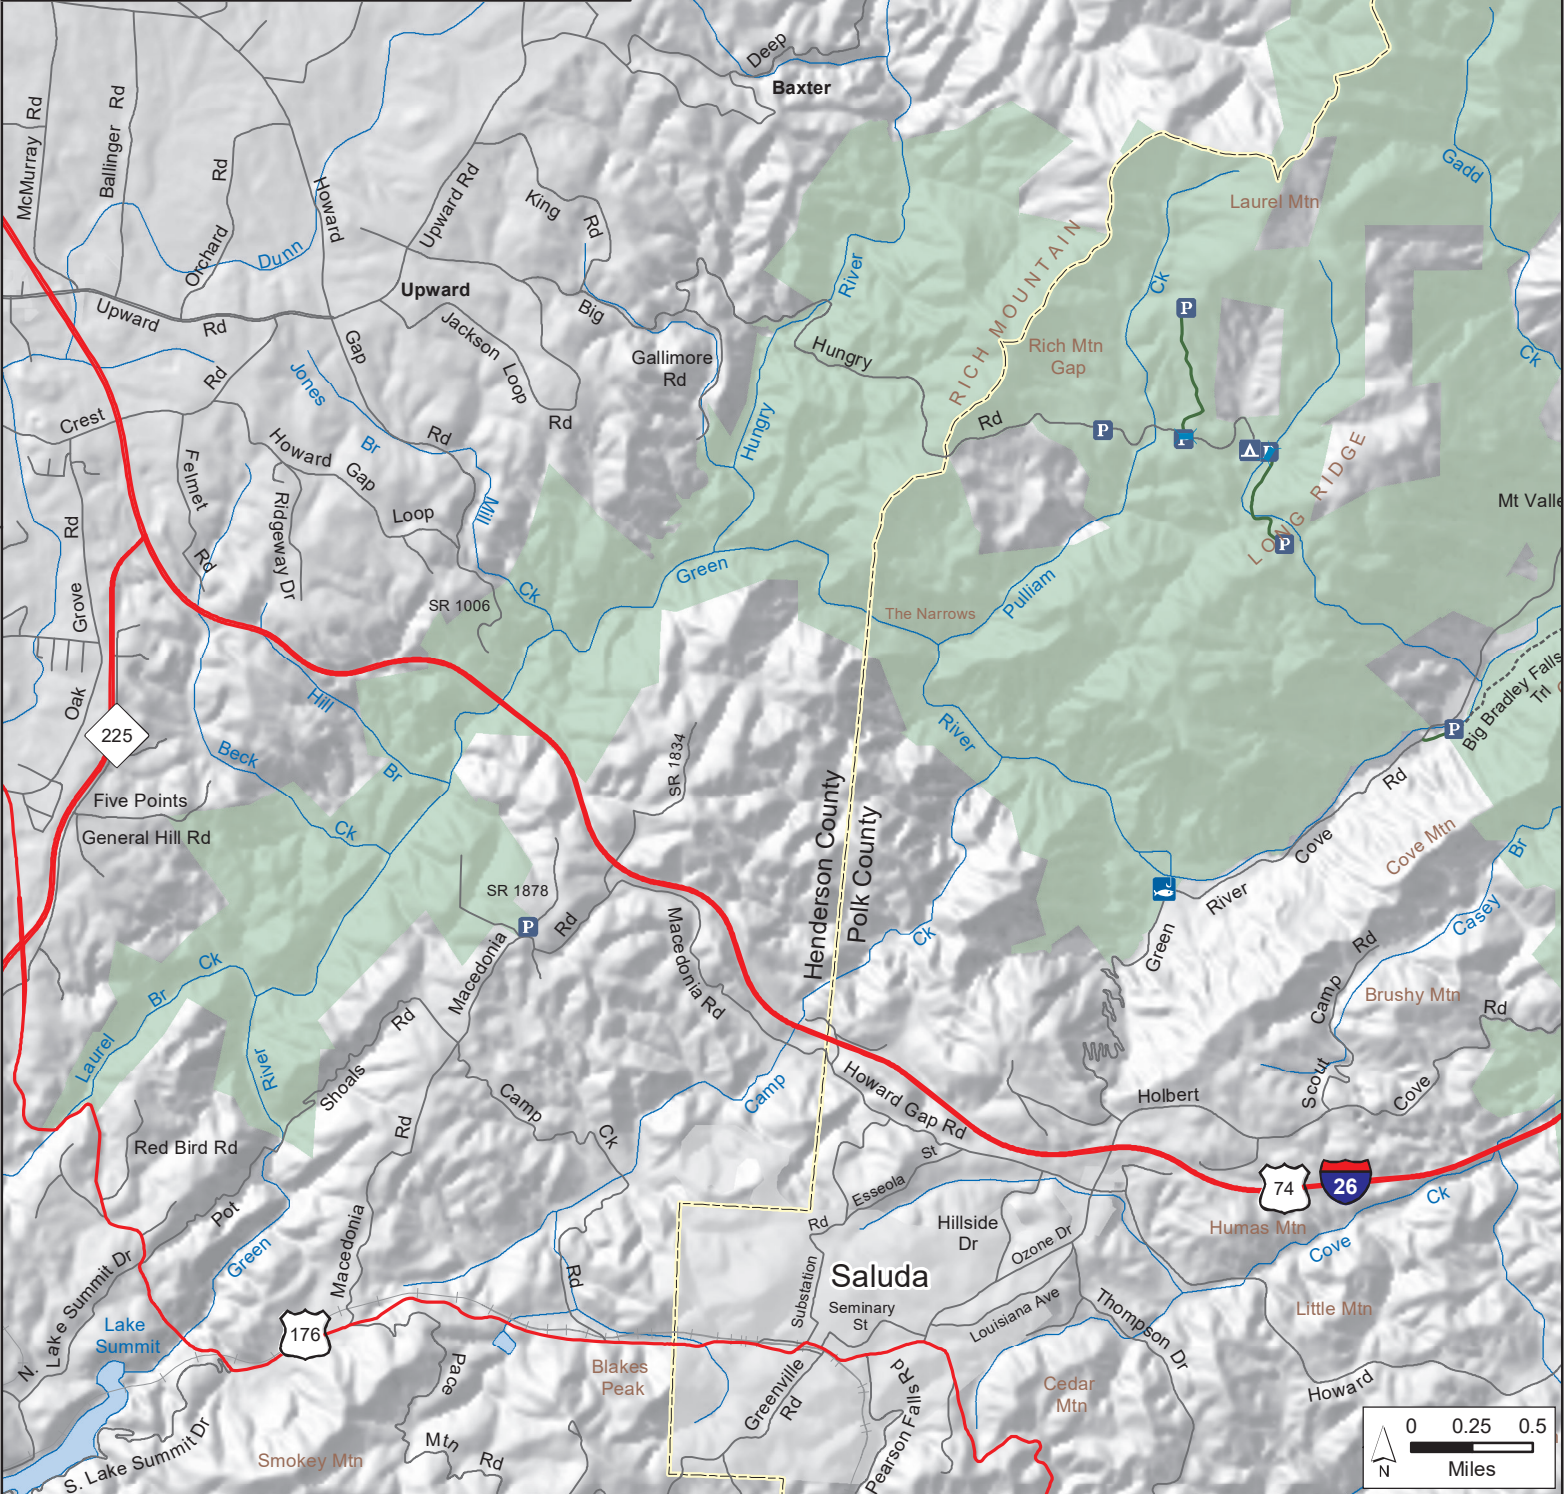

# GREEN RIVER GAME LAND

N.C. Wildlife Resources Commission  
Henderson and Polk Counties (15,070 total acres)

## Guide to Maps

- Designated Camping Area
- Disabled Sportsman Blind
- Gate Open Sep. 1 - Jan. 1 & During Turkey Season
- Gate Open Sep. 1 - Jan. 1
- Public Parking
- Public Fishing Area
- WRC Boating Access Area
- Hunter Access Road
- Secondary Road
- Trail
- Game Land
- Temporary Restricted Zone

# GREEN RIVER GAME LAND (continued)

N.C. Wildlife Resources Commission  
Henderson and Polk Counties