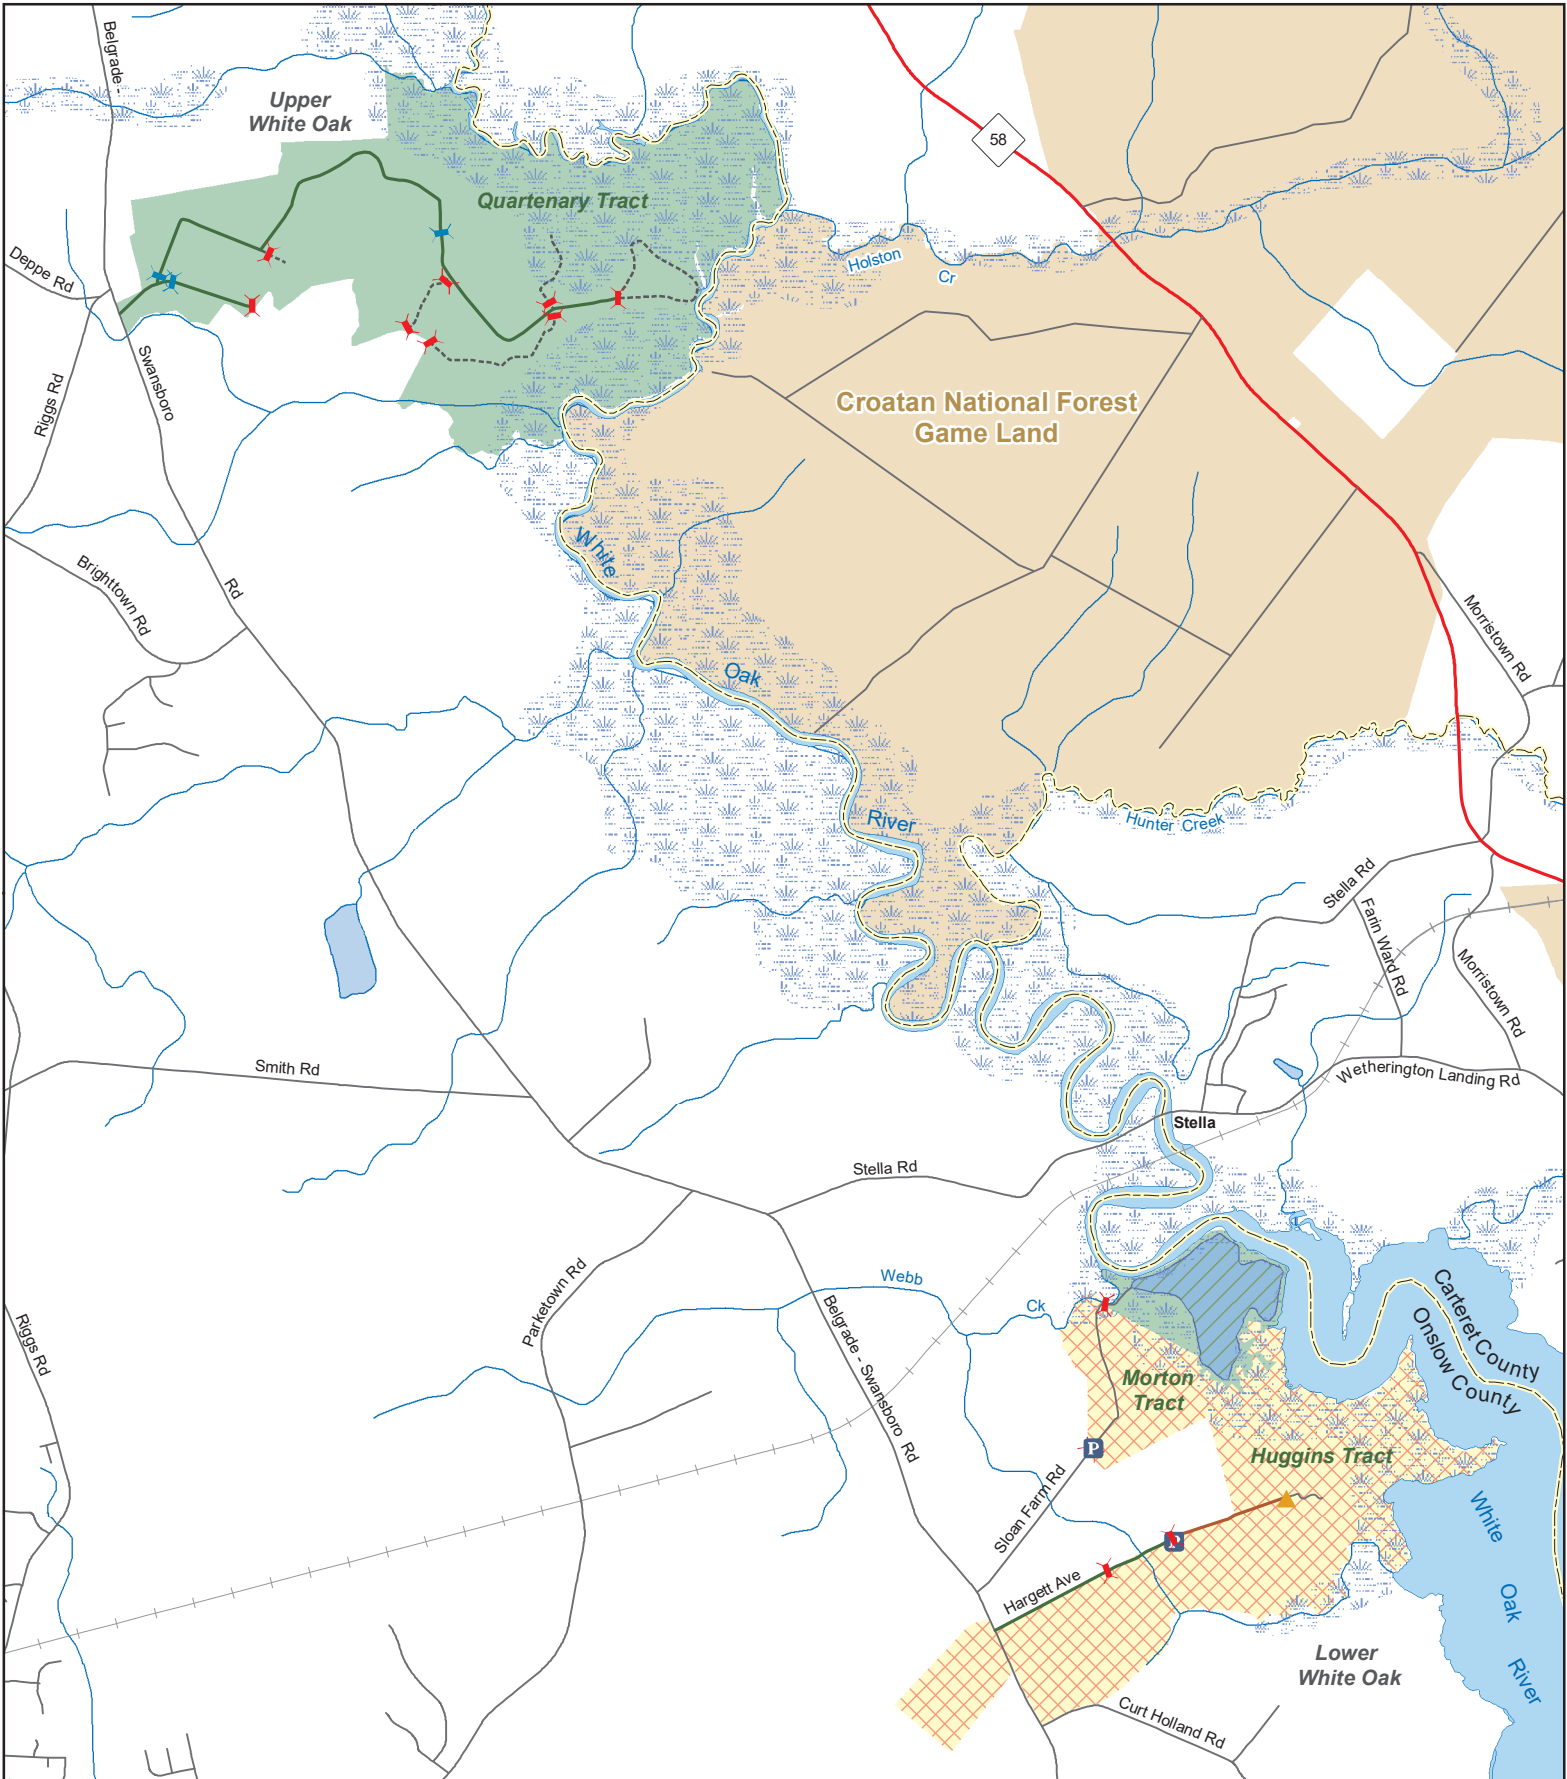

# WHITE OAK RIVER GAME LAND

N.C. Wildlife Resources Commission  
Onslow County (2,600 acres)

- |                          |                                |                              |
|--------------------------|--------------------------------|------------------------------|
| Disabled Sportsman Blind | Disabled Sportsman Access Road | Game Land                    |
| Permanently Closed Gate  | Hunter Access Road             | Restricted Firearms Zone     |
| Seasonally Closed Gate   | Secondary Road                 | Waterfowl Impoundment        |
| Public Parking           | Trail                          | Federal Land/Other Game Land |

Note: Alligators present in waterfowl impoundments.