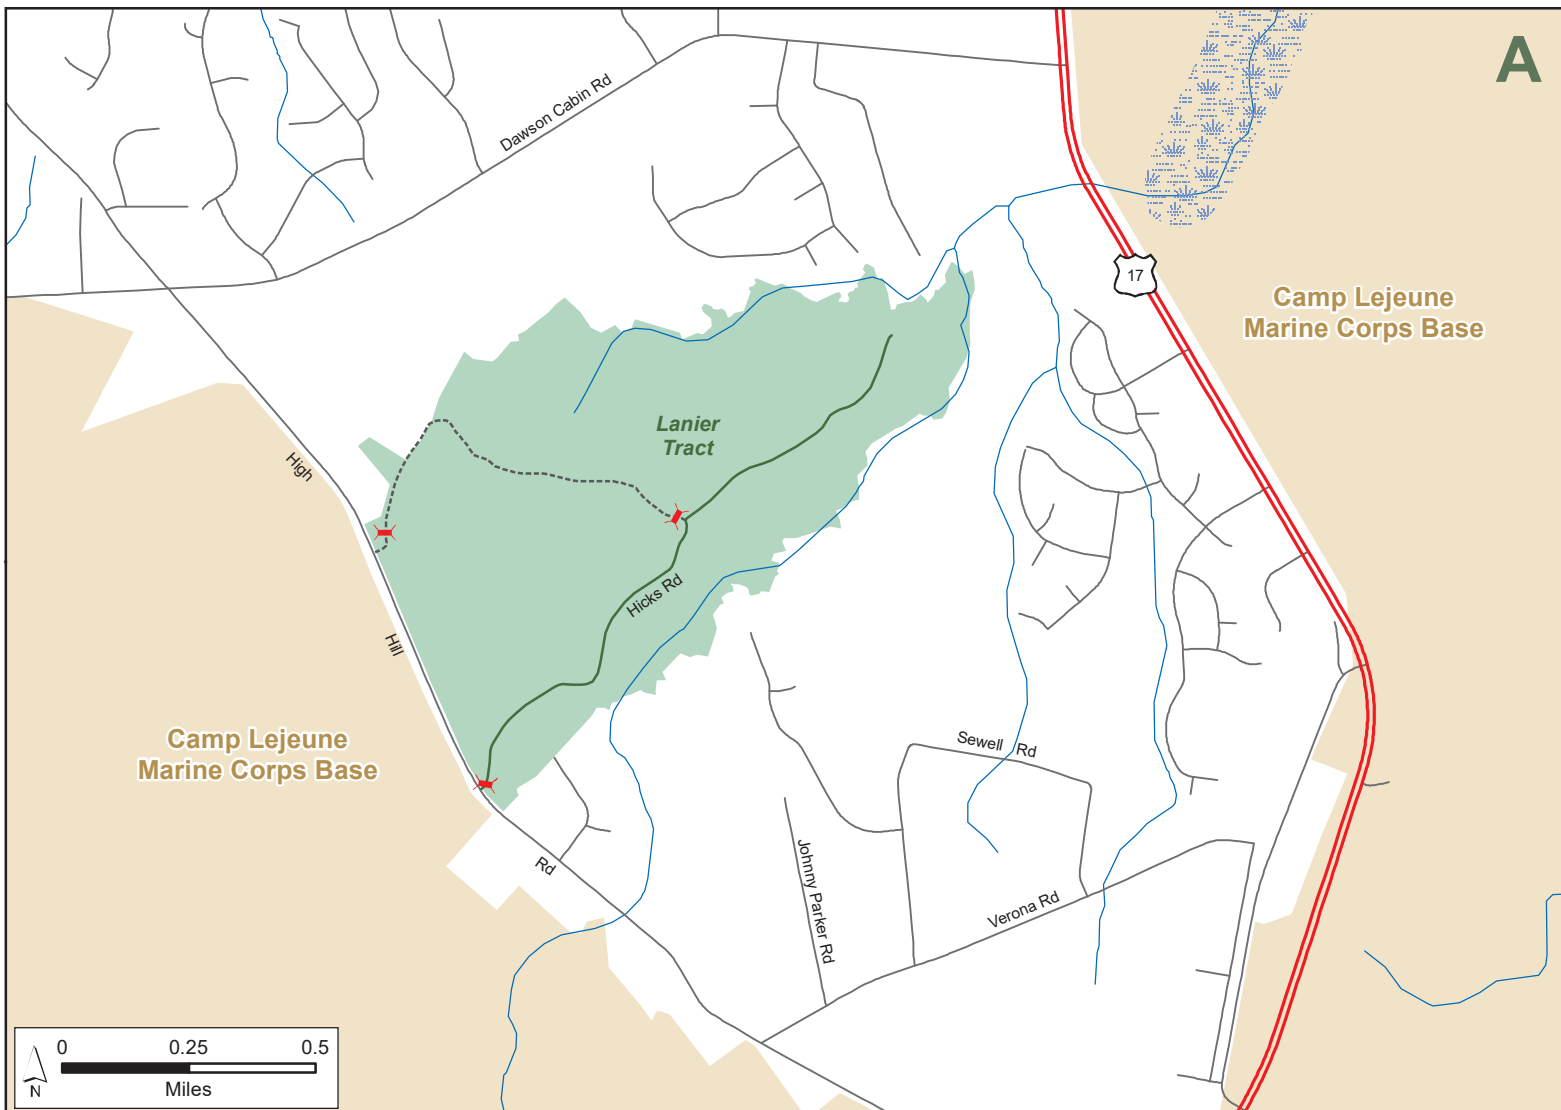

STONES CREEK GAME LAND

N.C. Wildlife Resources Commission
Onslow County (4,120 total acres)

STONES CREEK GAME LAND (continued)

N.C. Wildlife Resources Commission
Onslow County