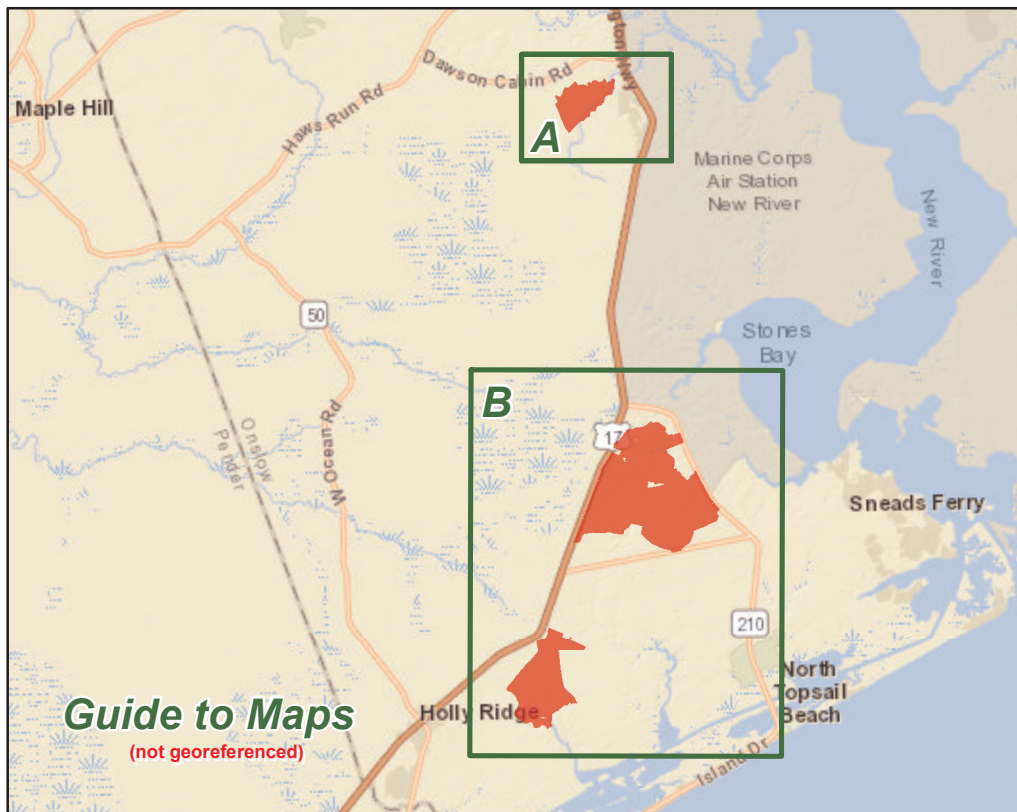

STONES CREEK GAME LAND

N.C. Wildlife Resources Commission
Onslow County (4,120 total acres)

STONES CREEK GAME LAND (continued)

N.C. Wildlife Resources Commission
Onslow County