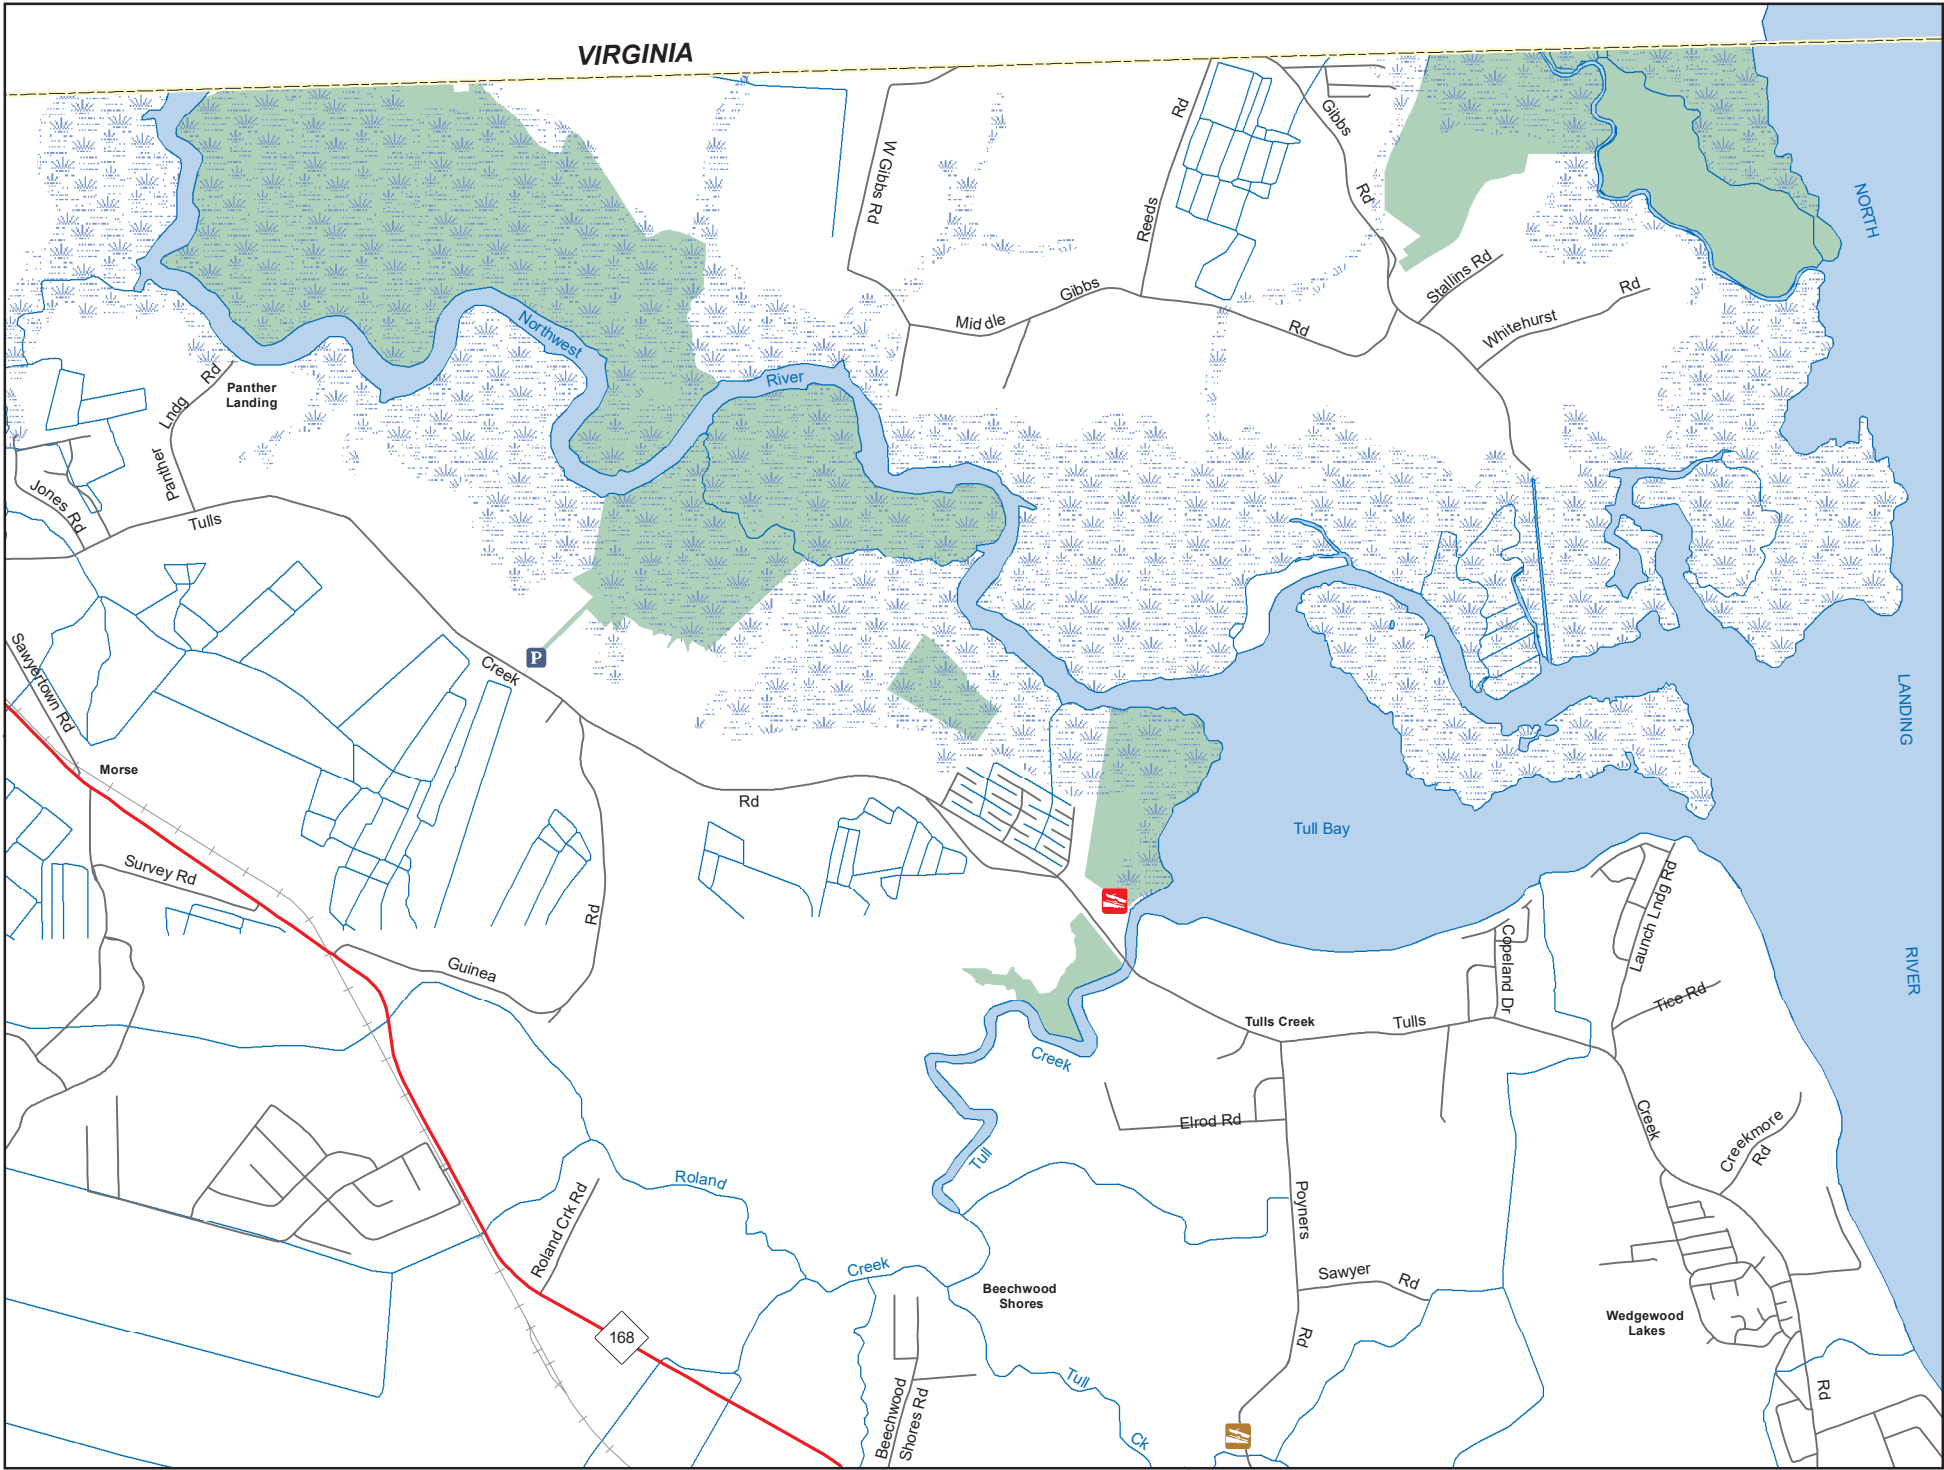

VIRGINIA

**NORTHWEST RIVER MARSH GAME LAND**  
 N.C. Wildlife Resources Commission  
 Currituck County (2,890 acres)

-  Non-WRC Boating Access
-  WRC Boating Access Area
-  Public Parking
-  Game Land

Note: No public road access to some tracks.