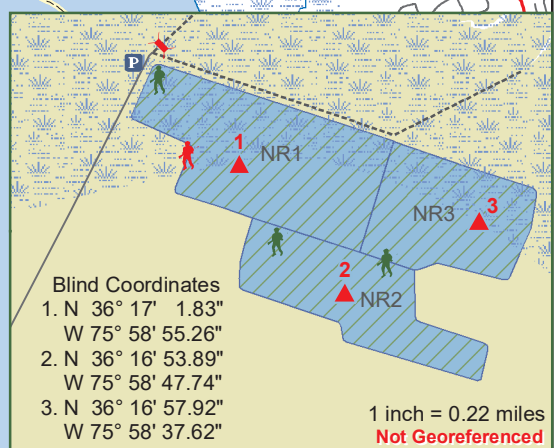

**NORTH RIVER GAME LAND**  
 N.C. Wildlife Resources Commission  
 Camden and Currituck Counties (26,360 total acres)

# NORTH RIVER GAME LAND (continued)

N.C. Wildlife Resources Commission  
Camden and Currituck Counties

B

See Inset

1 inch = 0.22 miles  
Not Georeferenced