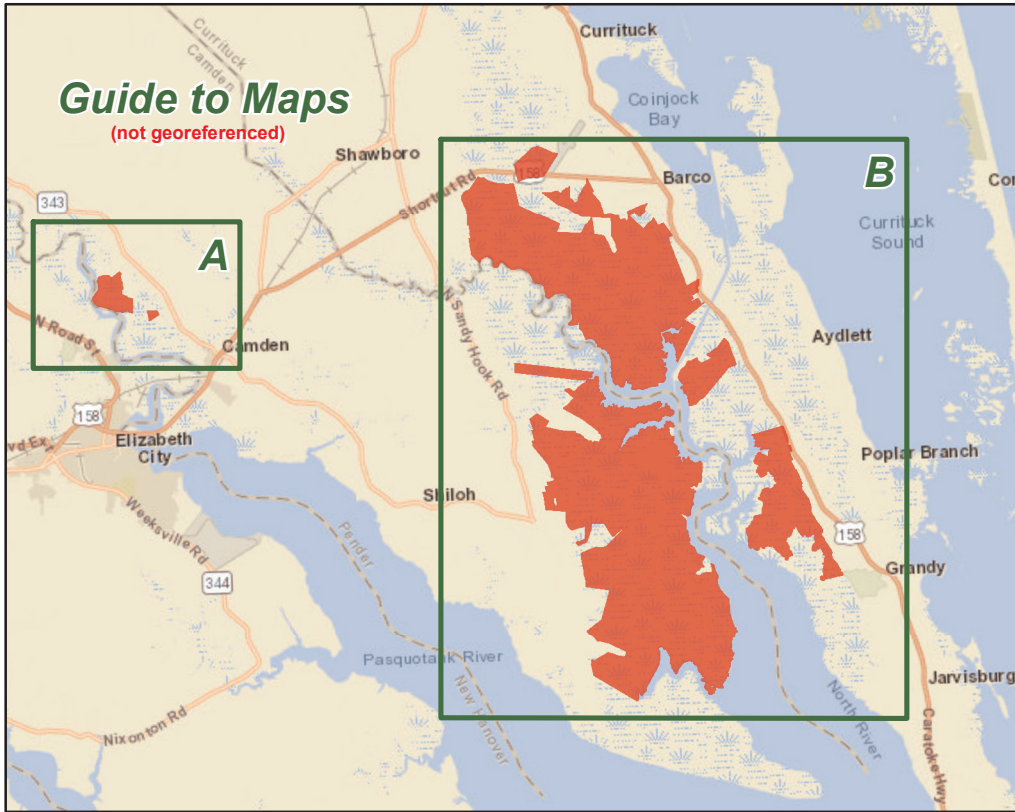

**NORTH RIVER GAME LAND**  
 N.C. Wildlife Resources Commission  
 Camden and Currituck Counties (26,360 total acres)

# NORTH RIVER GAME LAND (continued)

N.C. Wildlife Resources Commission  
Camden and Currituck Counties

B

See Inset

1 inch = 0.22 miles  
Not Georeferenced