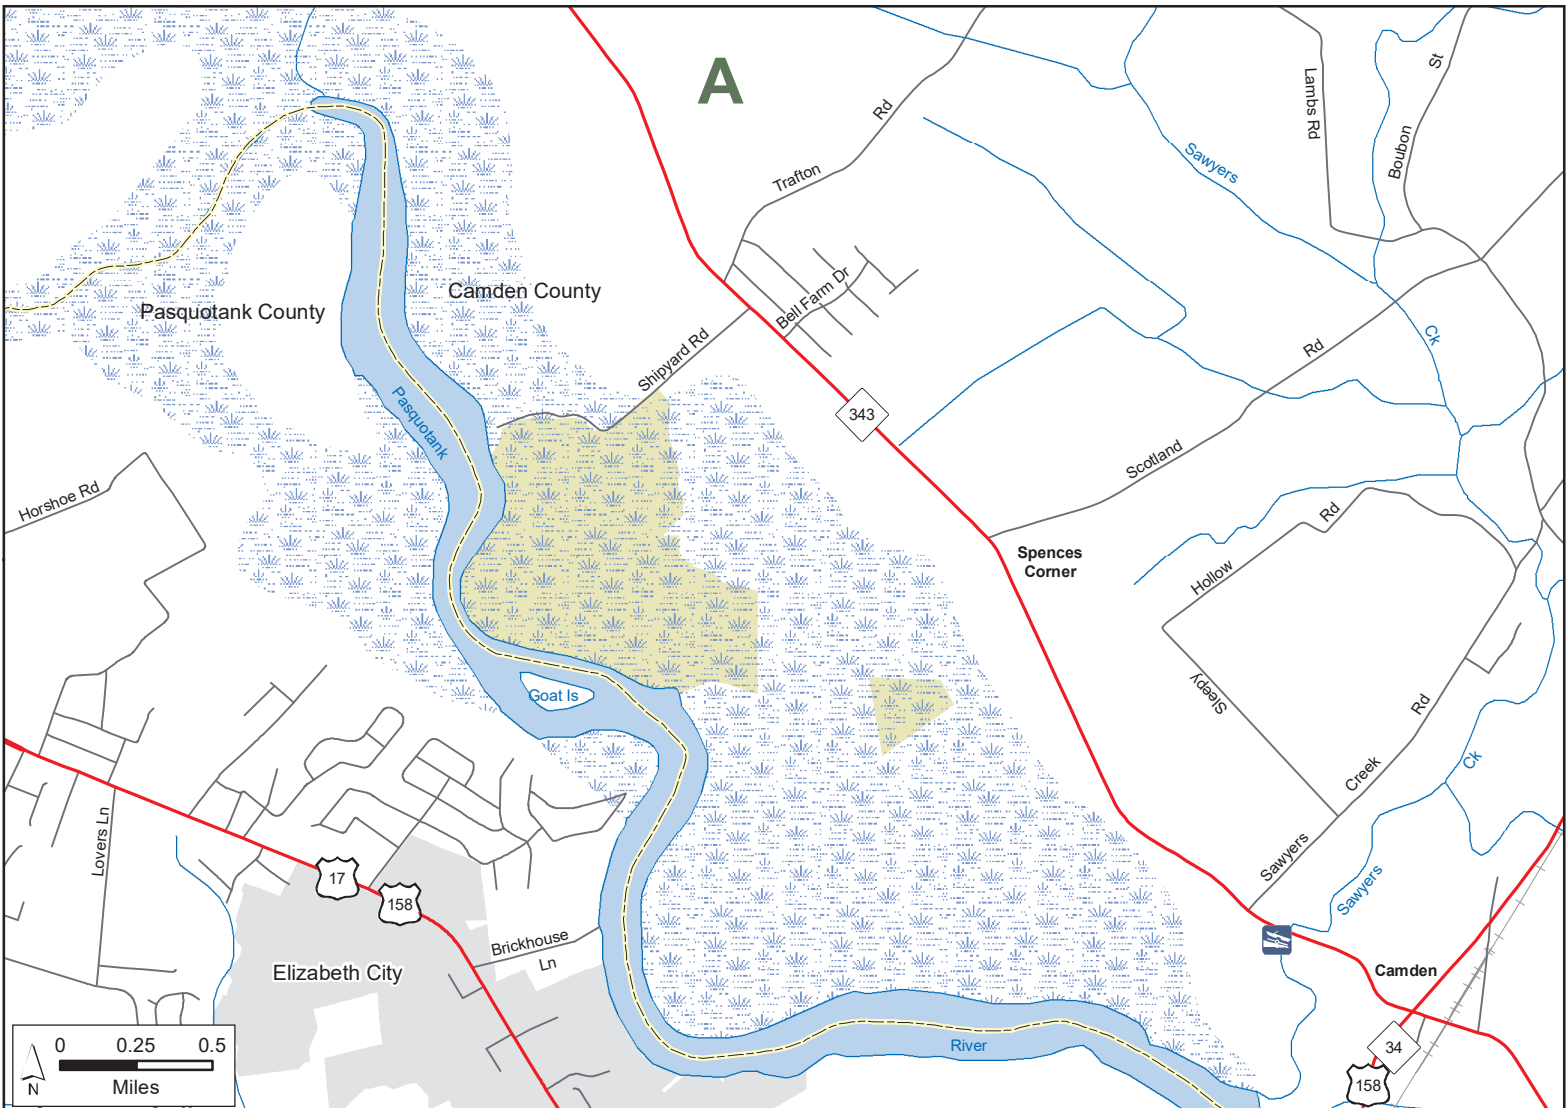

**NORTH RIVER GAME LAND**  
 N.C. Wildlife Resources Commission  
 Camden and Currituck Counties (26,360 total acres)

# NORTH RIVER GAME LAND (continued)

N.C. Wildlife Resources Commission  
Camden and Currituck Counties

B

See Inset

1 inch = 0.22 miles  
Not Georeferenced