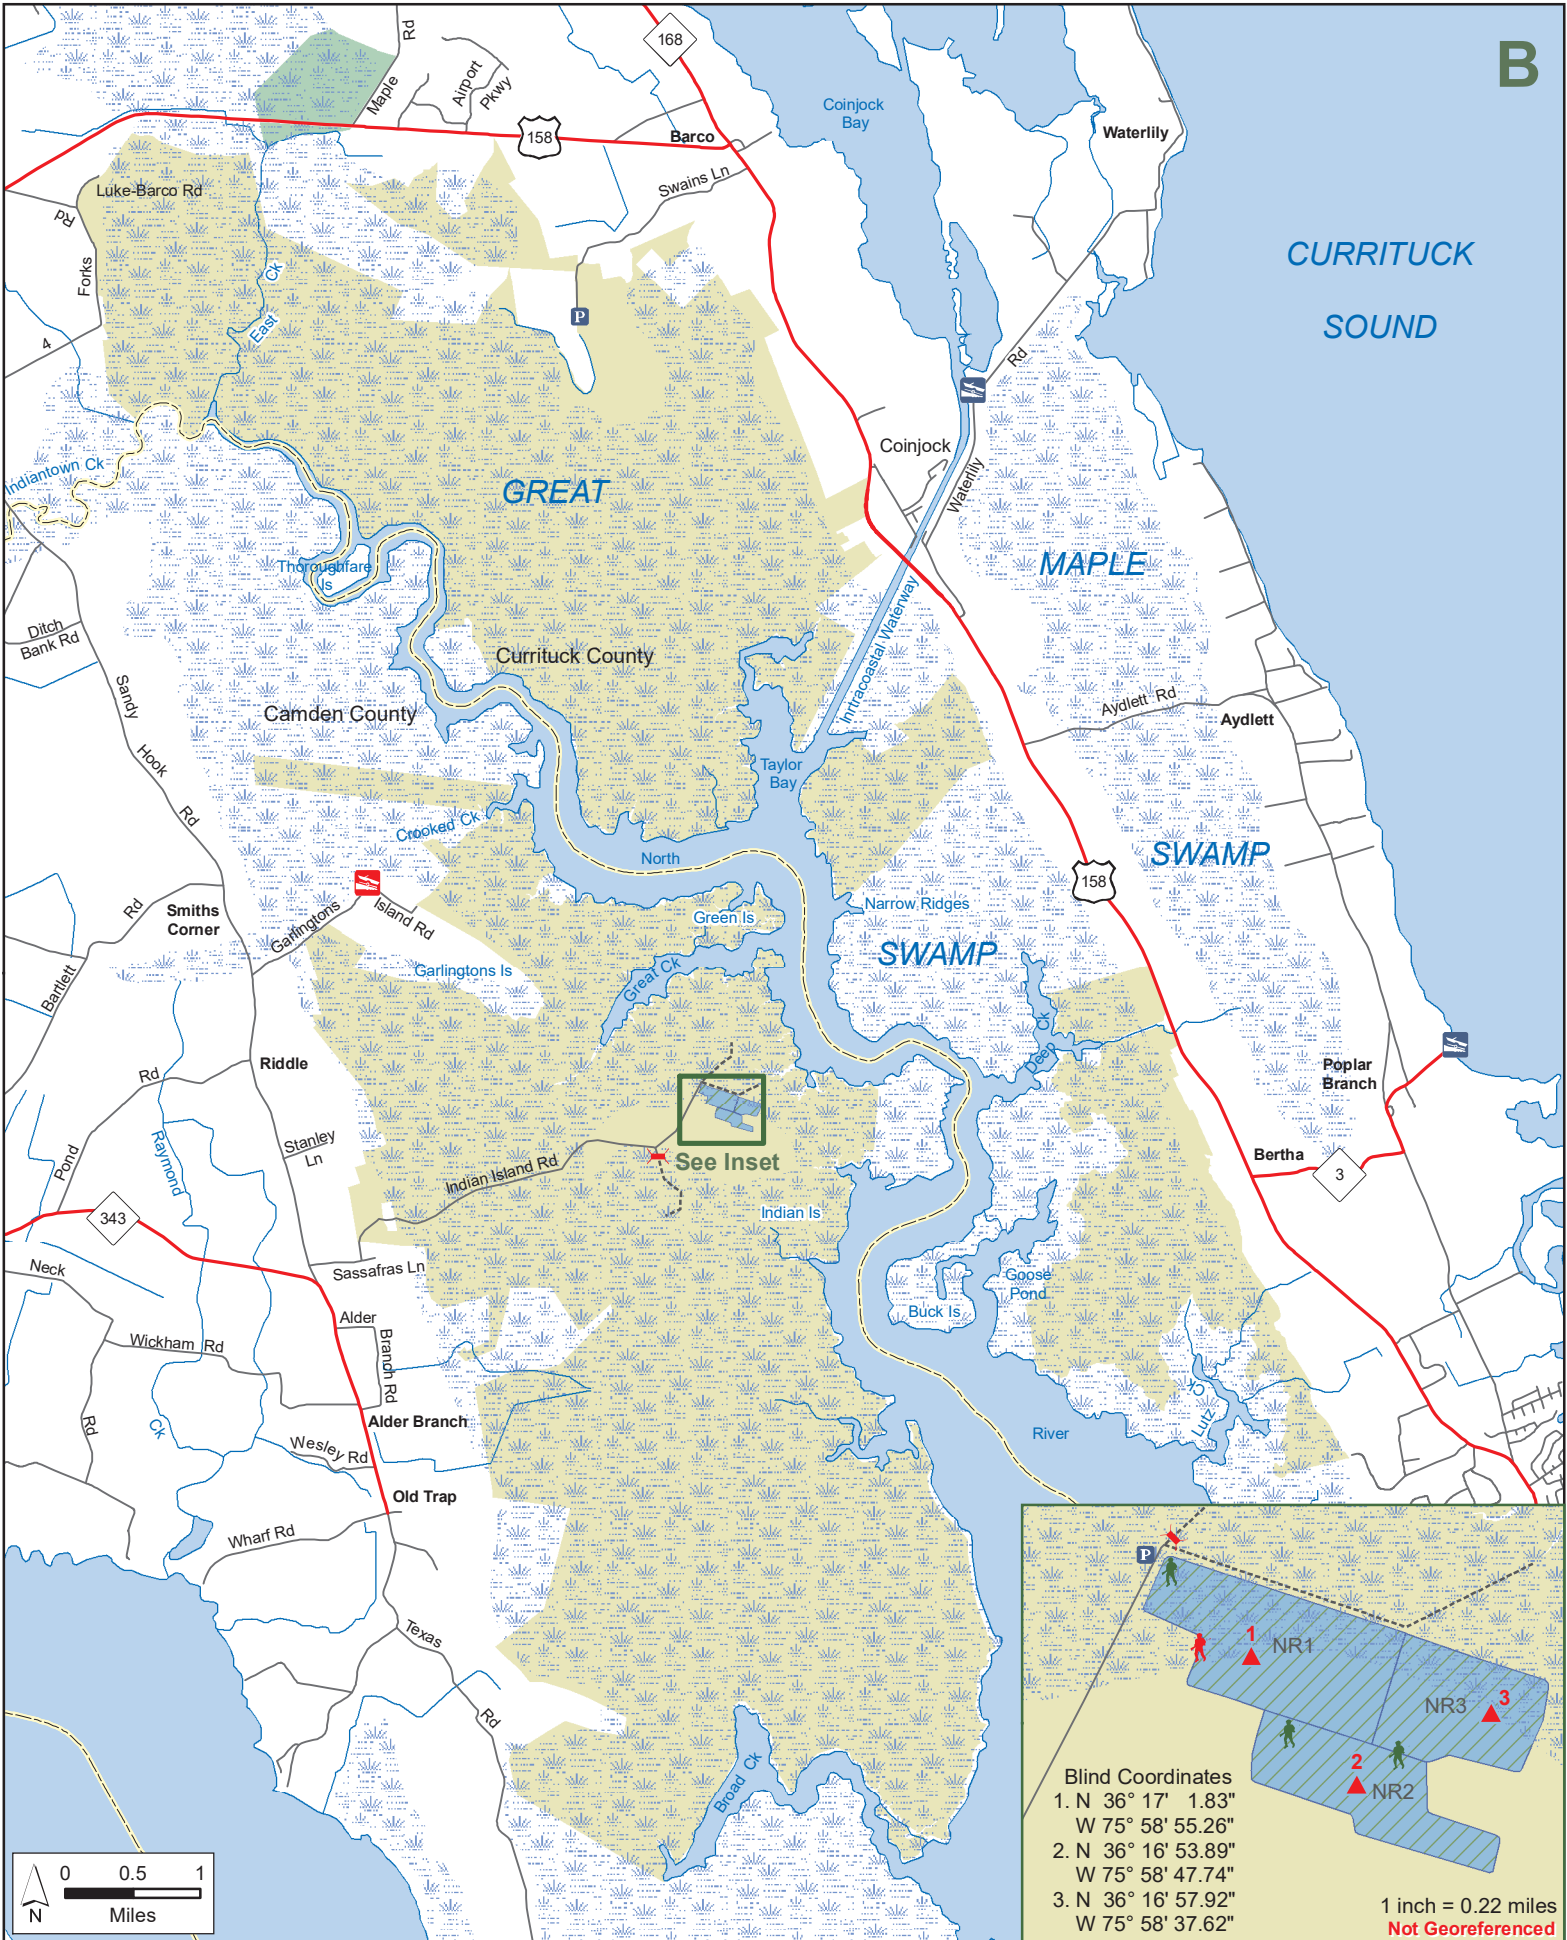

**NORTH RIVER GAME LAND**  
 N.C. Wildlife Resources Commission  
 Camden and Currituck Counties (26,360 total acres)

# NORTH RIVER GAME LAND (continued)

N.C. Wildlife Resources Commission  
Camden and Currituck Counties

B

See Inset

1 inch = 0.22 miles  
Not Georeferenced