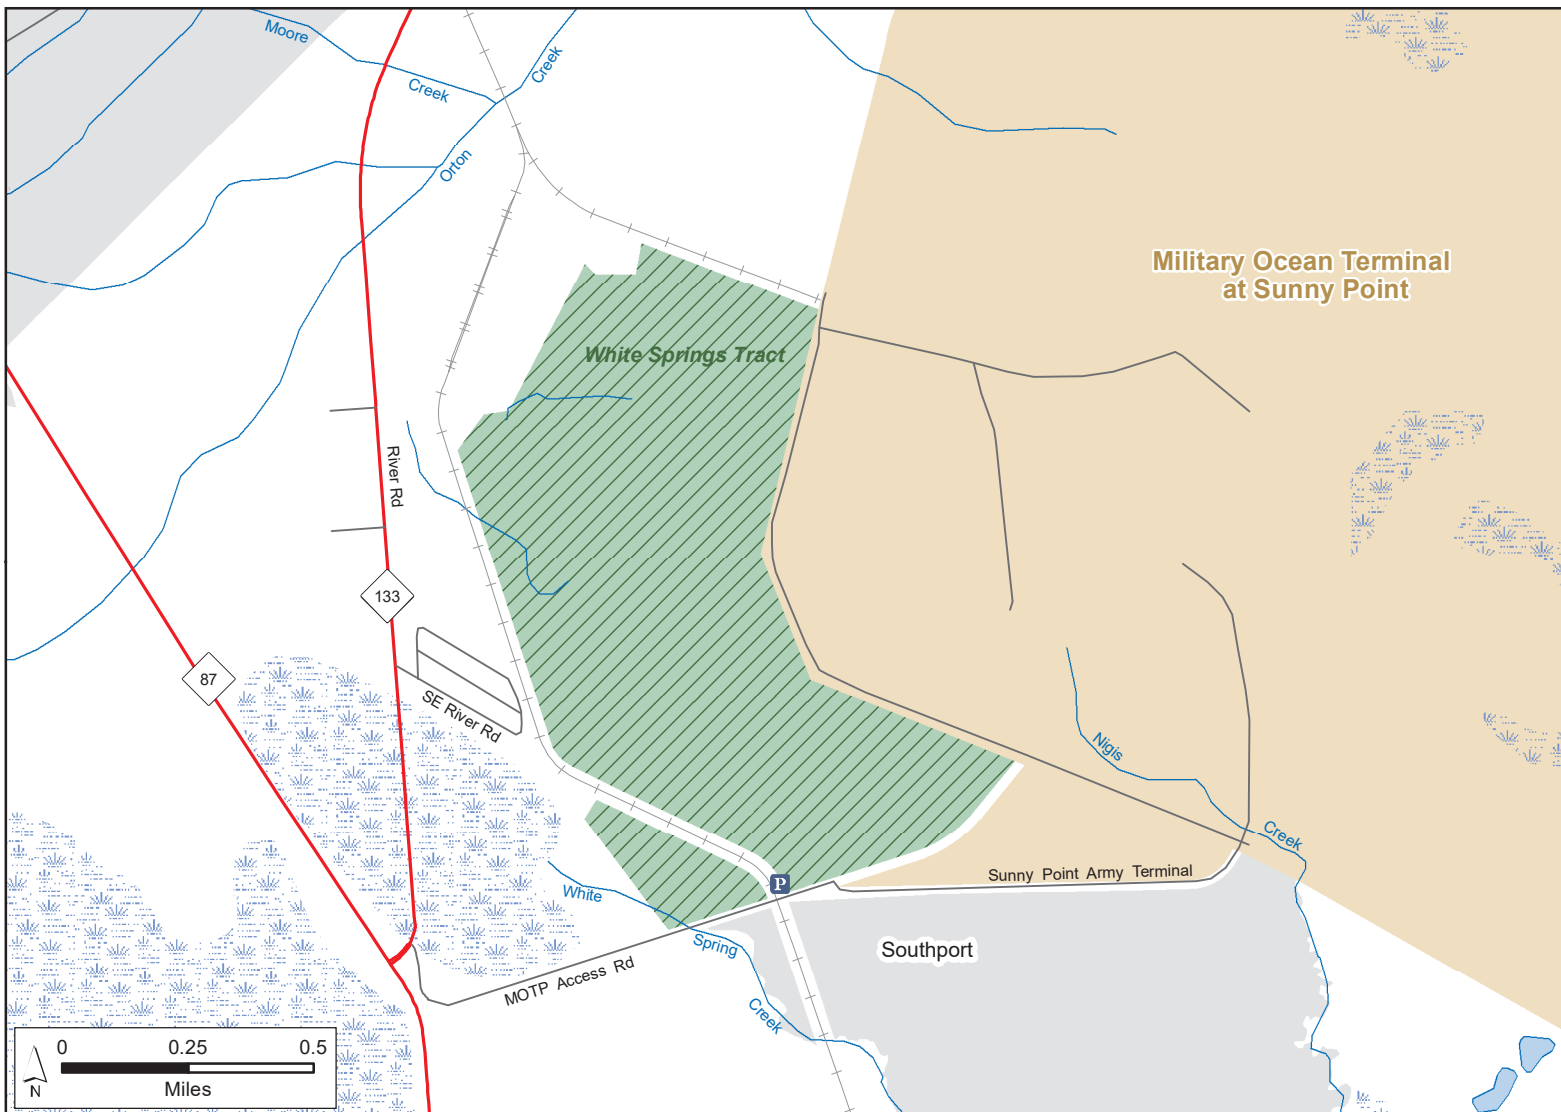

GREEN SWAMP GAME LAND

The Nature Conservancy, N.C. Wildlife Resources Commission
Brunswick County (18,160 total acres)

- Permanently Closed Gate
- Public Parking
- Secondary Road
- Trail
- Federal Land
- Game Land Type**
- Archery Zone
- Black Bear Sanctuary
- Game Land

Note: Vehicular access to White Springs Tract is prohibited beyond the designated parking area and all vehicles must park within the designated area.

GREEN SWAMP GAME LAND (continued)
 The Nature Conservancy, N.C. Wildlife Resources Commission
 Brunswick County