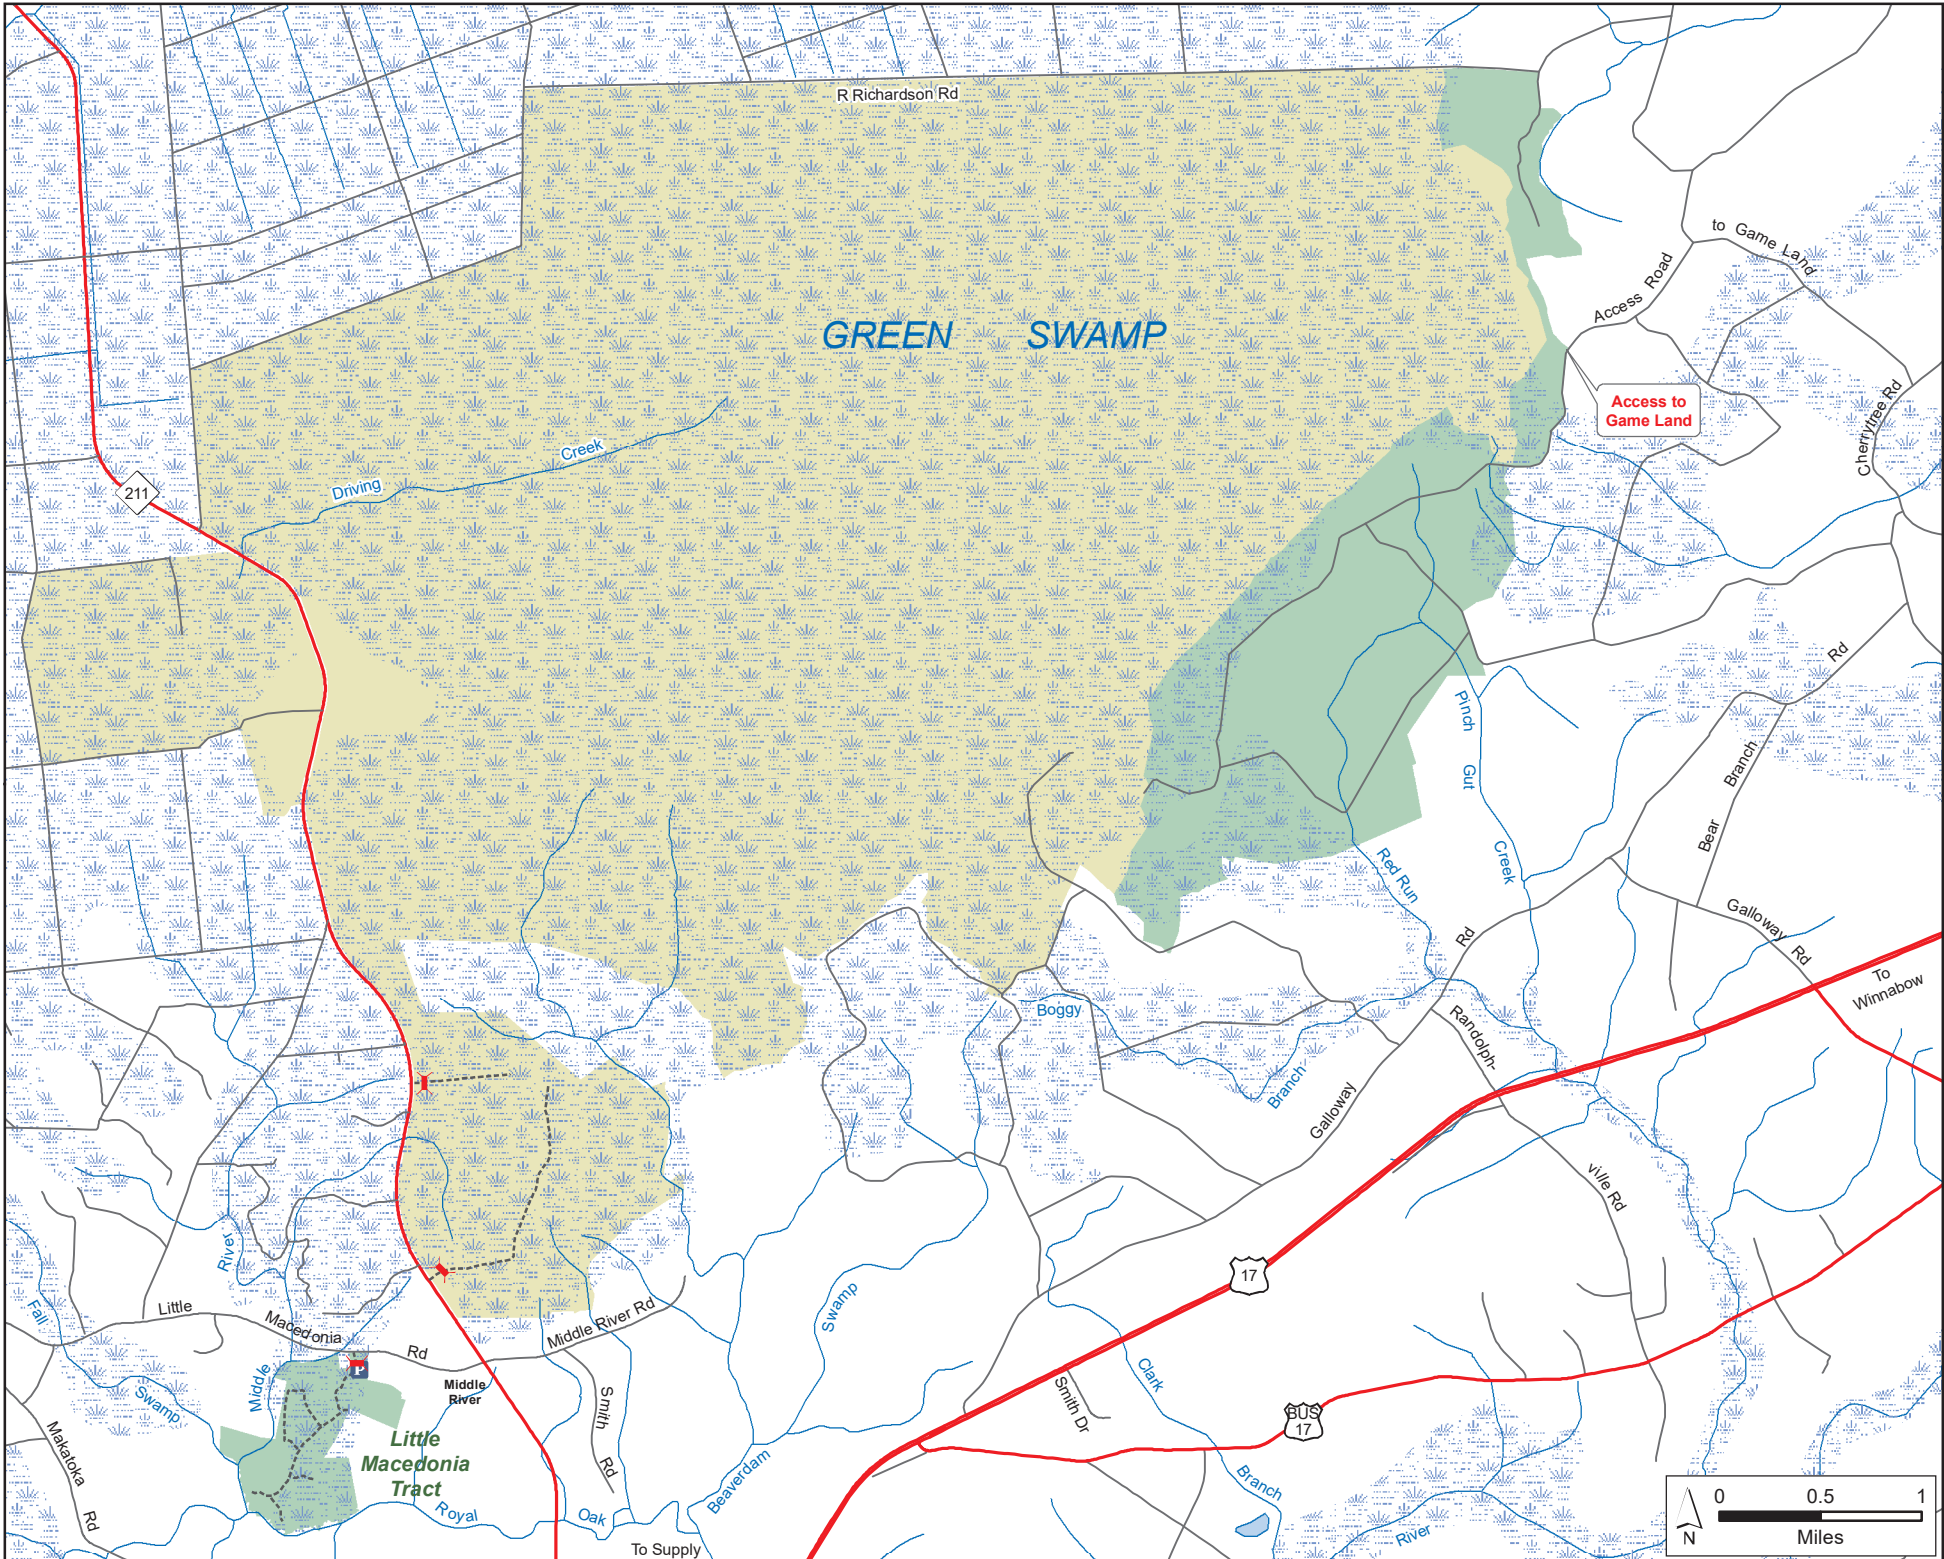

GREEN SWAMP GAME LAND

The Nature Conservancy, N.C. Wildlife Resources Commission
Brunswick County (18,160 total acres)

- Permanently Closed Gate
- Public Parking
- Secondary Road
- Trail
- Federal Land
- Game Land Type**
- Archery Zone
- Black Bear Sanctuary
- Game Land

Note: Vehicular access to White Springs Tract is prohibited beyond the designated parking area and all vehicles must park within the designated area.

GREEN SWAMP GAME LAND (continued)
 The Nature Conservancy, N.C. Wildlife Resources Commission
 Brunswick County