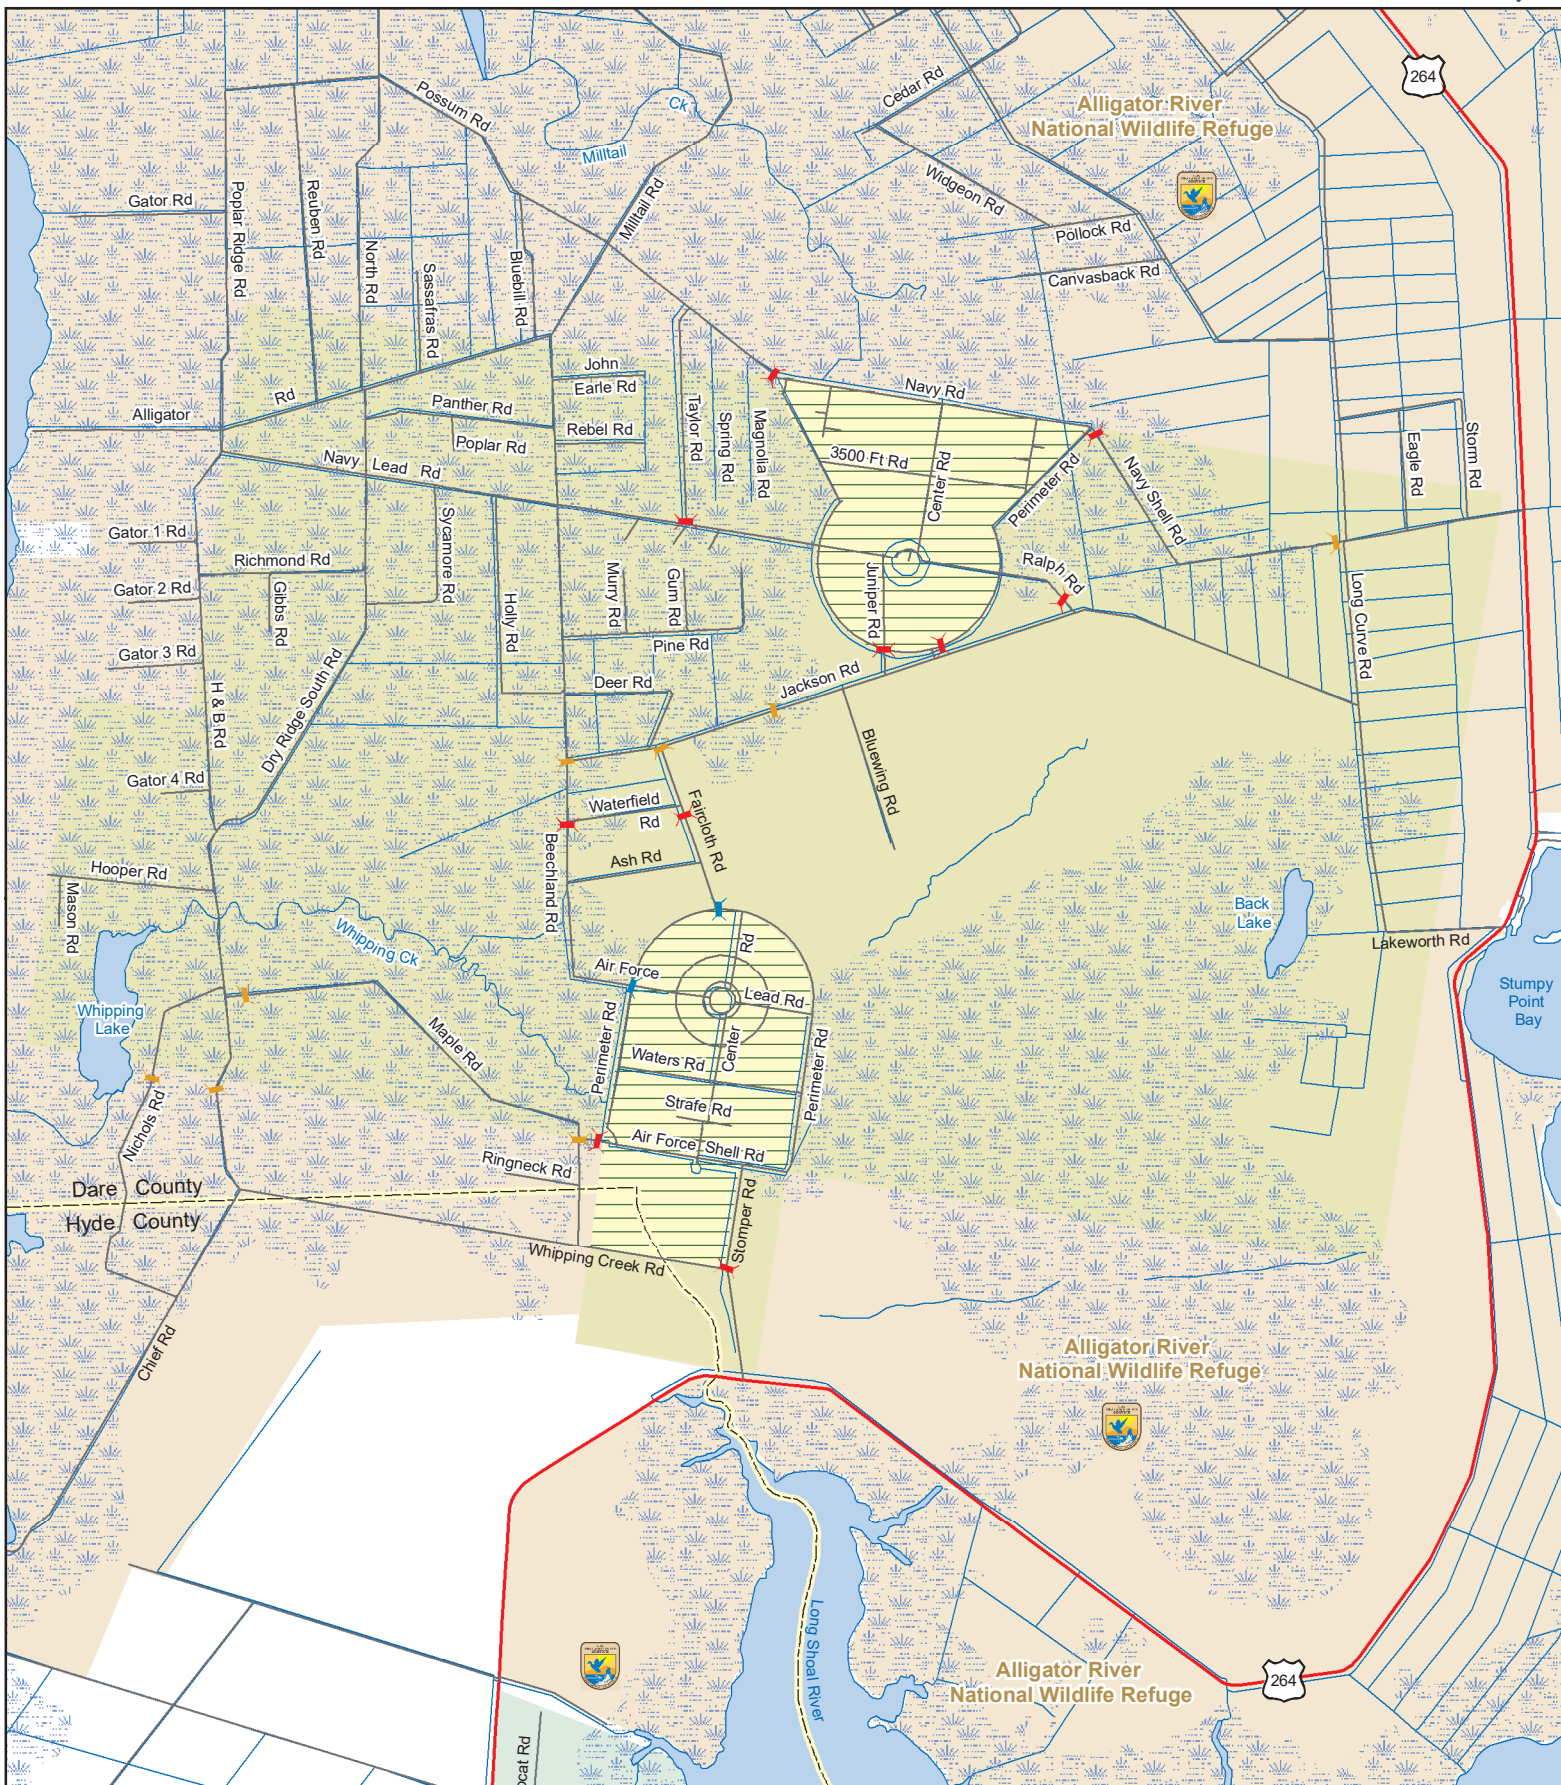

# DARE GAME LAND

U.S. Air Force  
Dare and Hyde Counties (46,055 acres)

- ✖ Gate Closed All Times
- ✚ Gate Closed 2 Days/Month (Jan-Sep)
- ✚ Gate Closed During Operating Hours
- Secondary Road

- Federal Land
- Game Land Type**
- Black Bear Sanctuary
- Safety Zone

Note: For updates on DOD gate schedule call 252-473-5589. Do not remove or tamper with any ordinance found on the Dare Bombing Range. Boundaries on DOD properties are subject to change due to the on-going safety review. Perimeter Road is subject to closure during operations. No entry is allowed beyond closed gates.