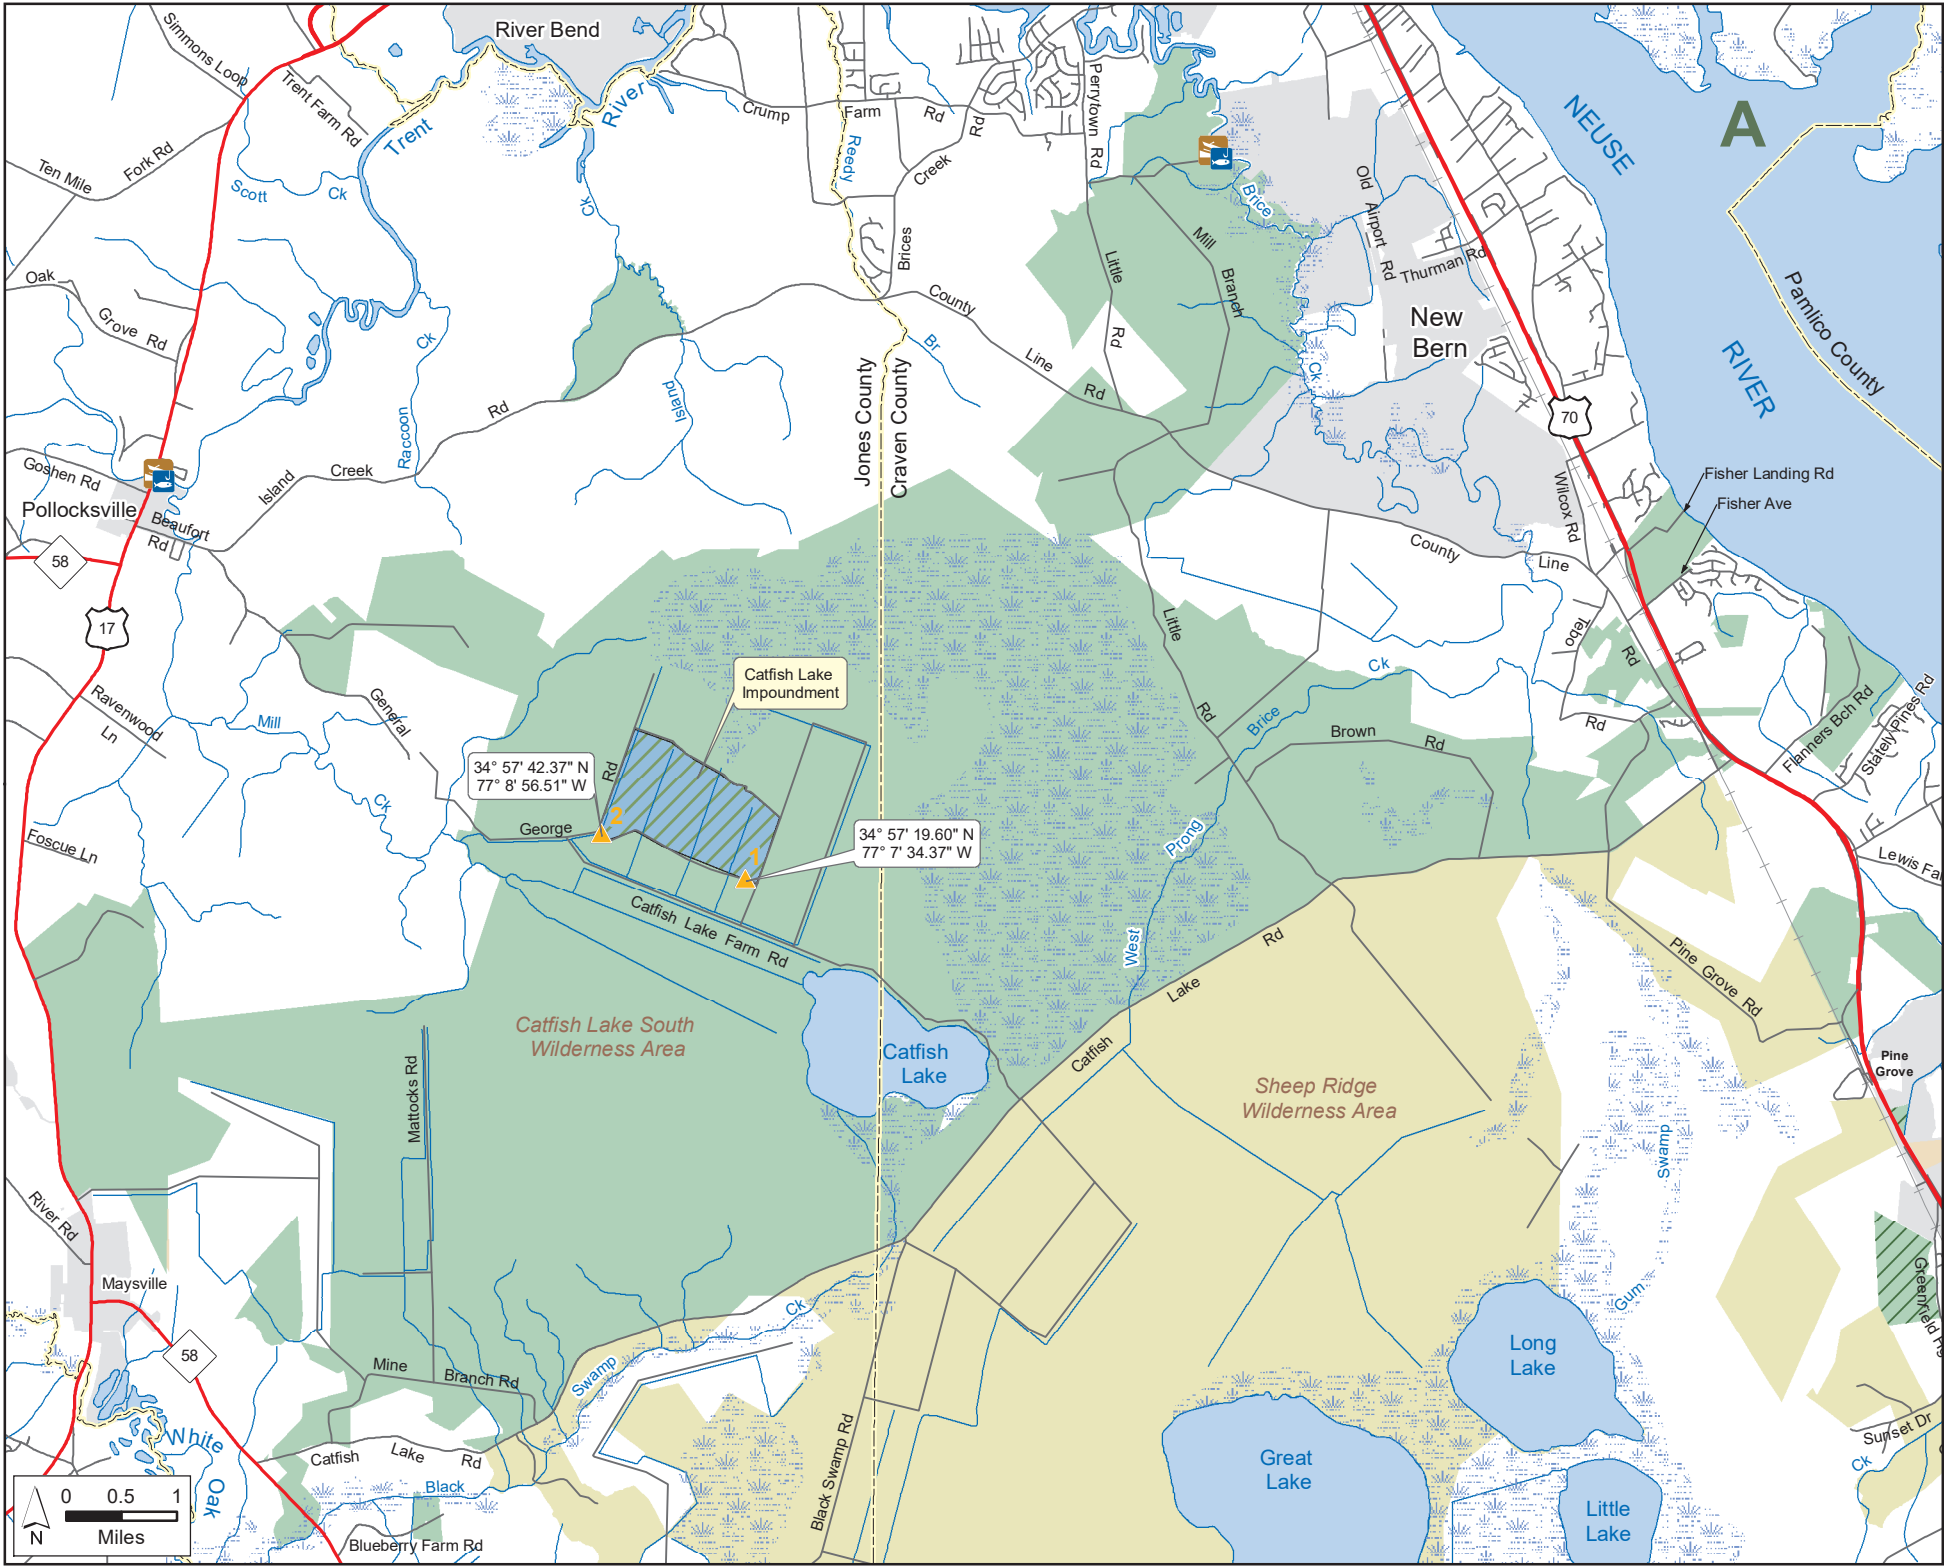

CROATAN NATIONAL FOREST GAME LAND (continued)

U.S.D.A. Forest Service, N.C. Wildlife Resources Commission
Carteret, Craven and Jones Counties