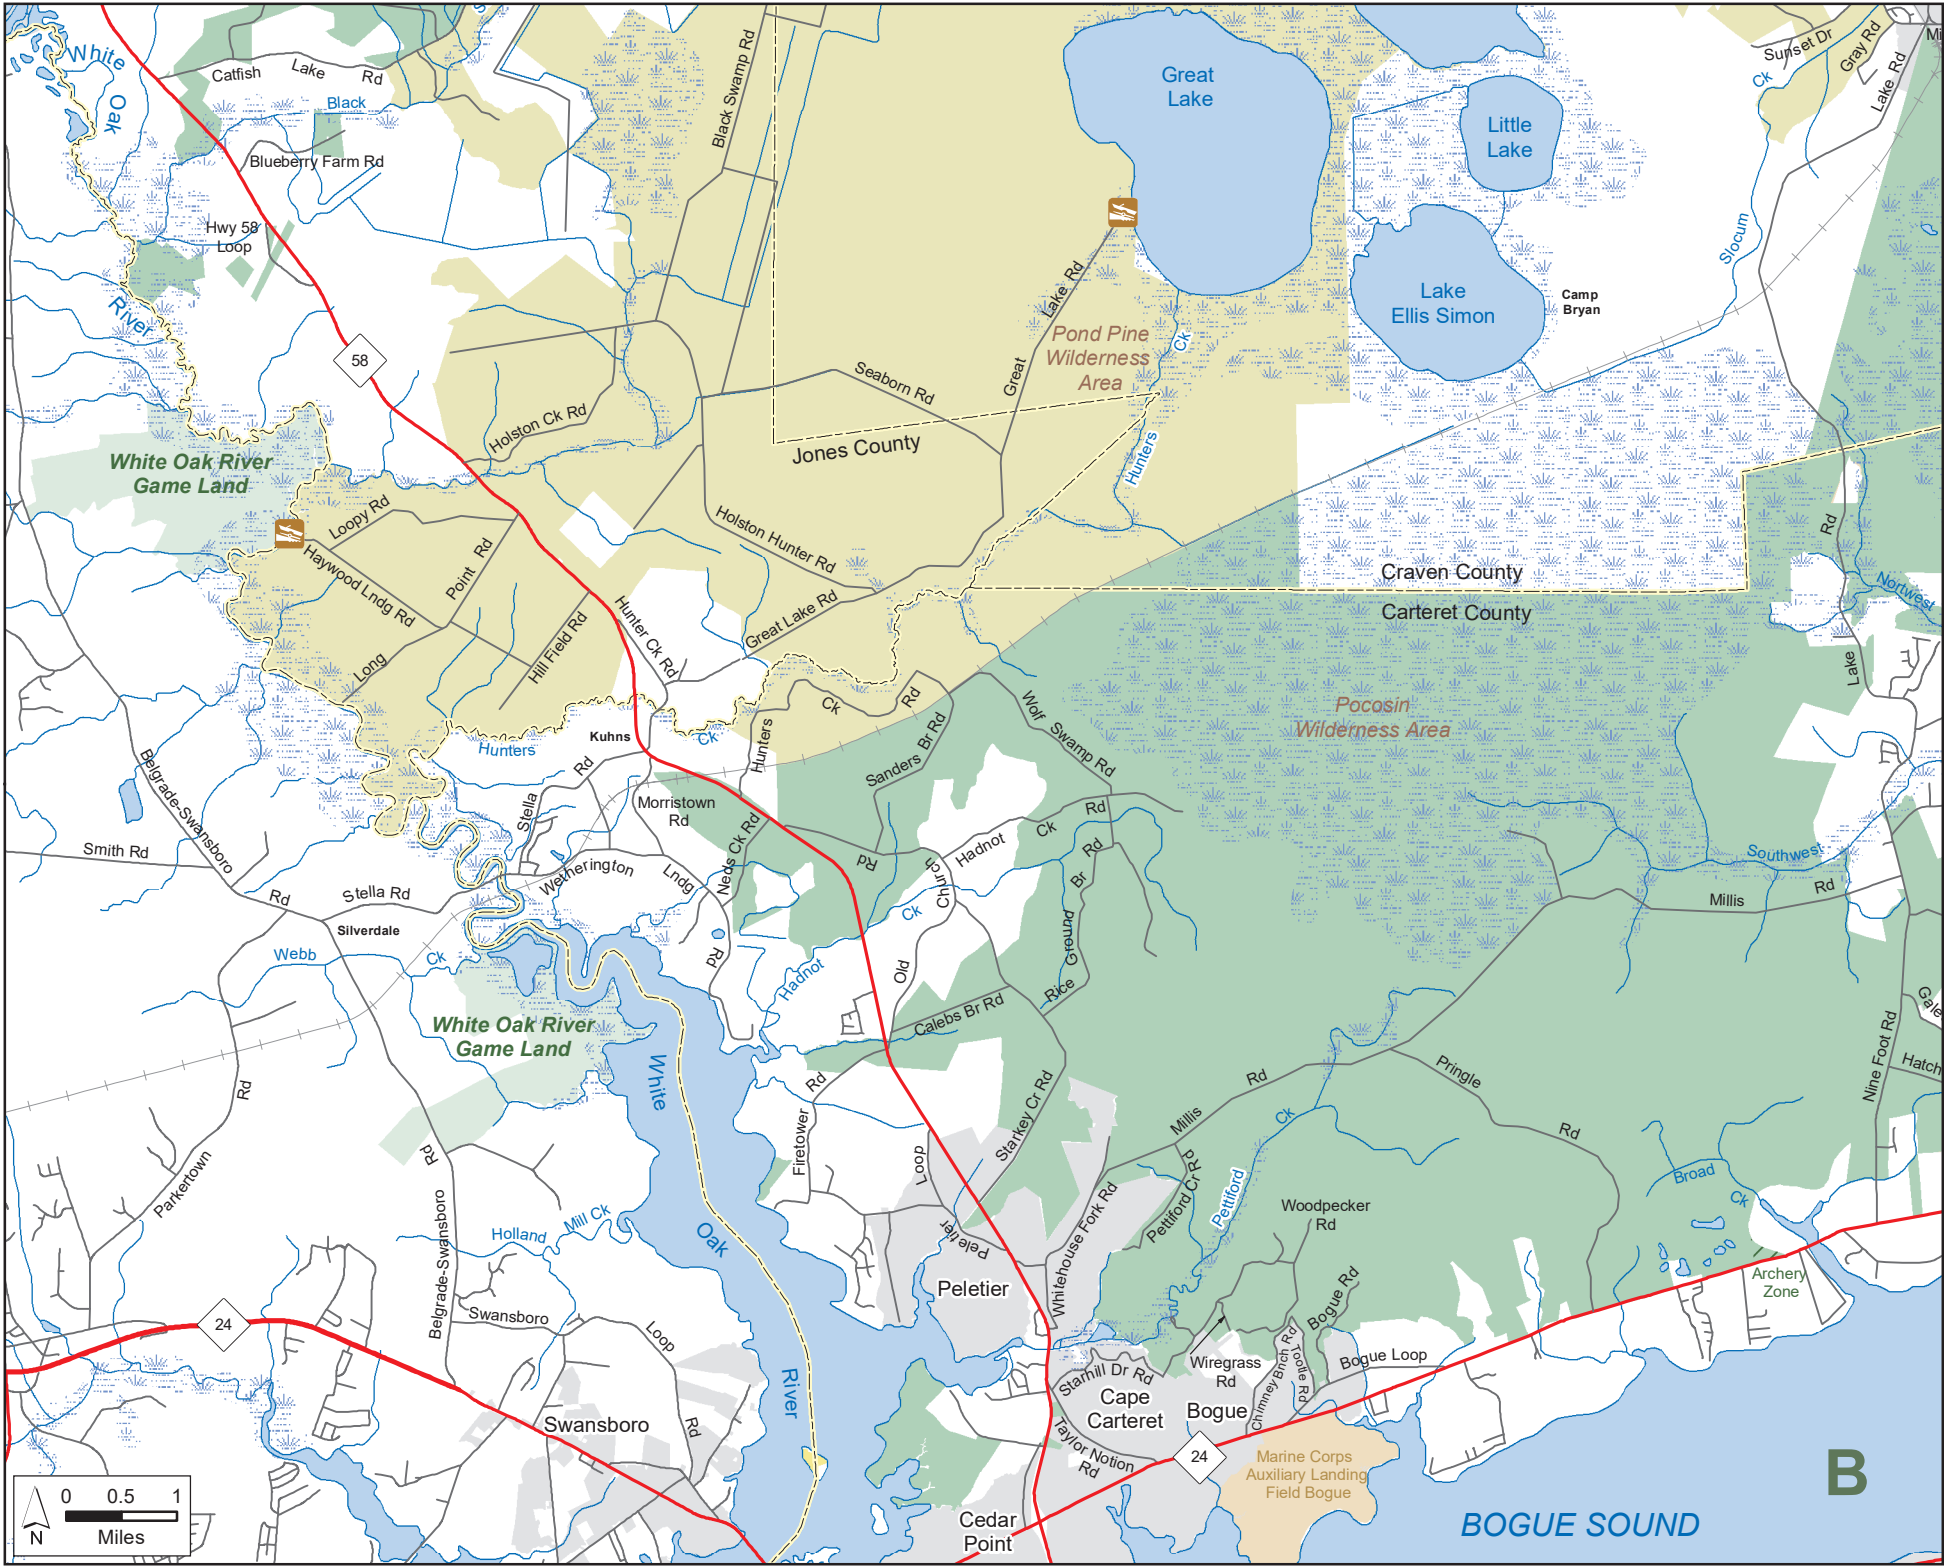

CROATAN NATIONAL FOREST GAME LAND (continued)

U.S.D.A. Forest Service, N.C. Wildlife Resources Commission
Carteret, Craven and Jones Counties

B