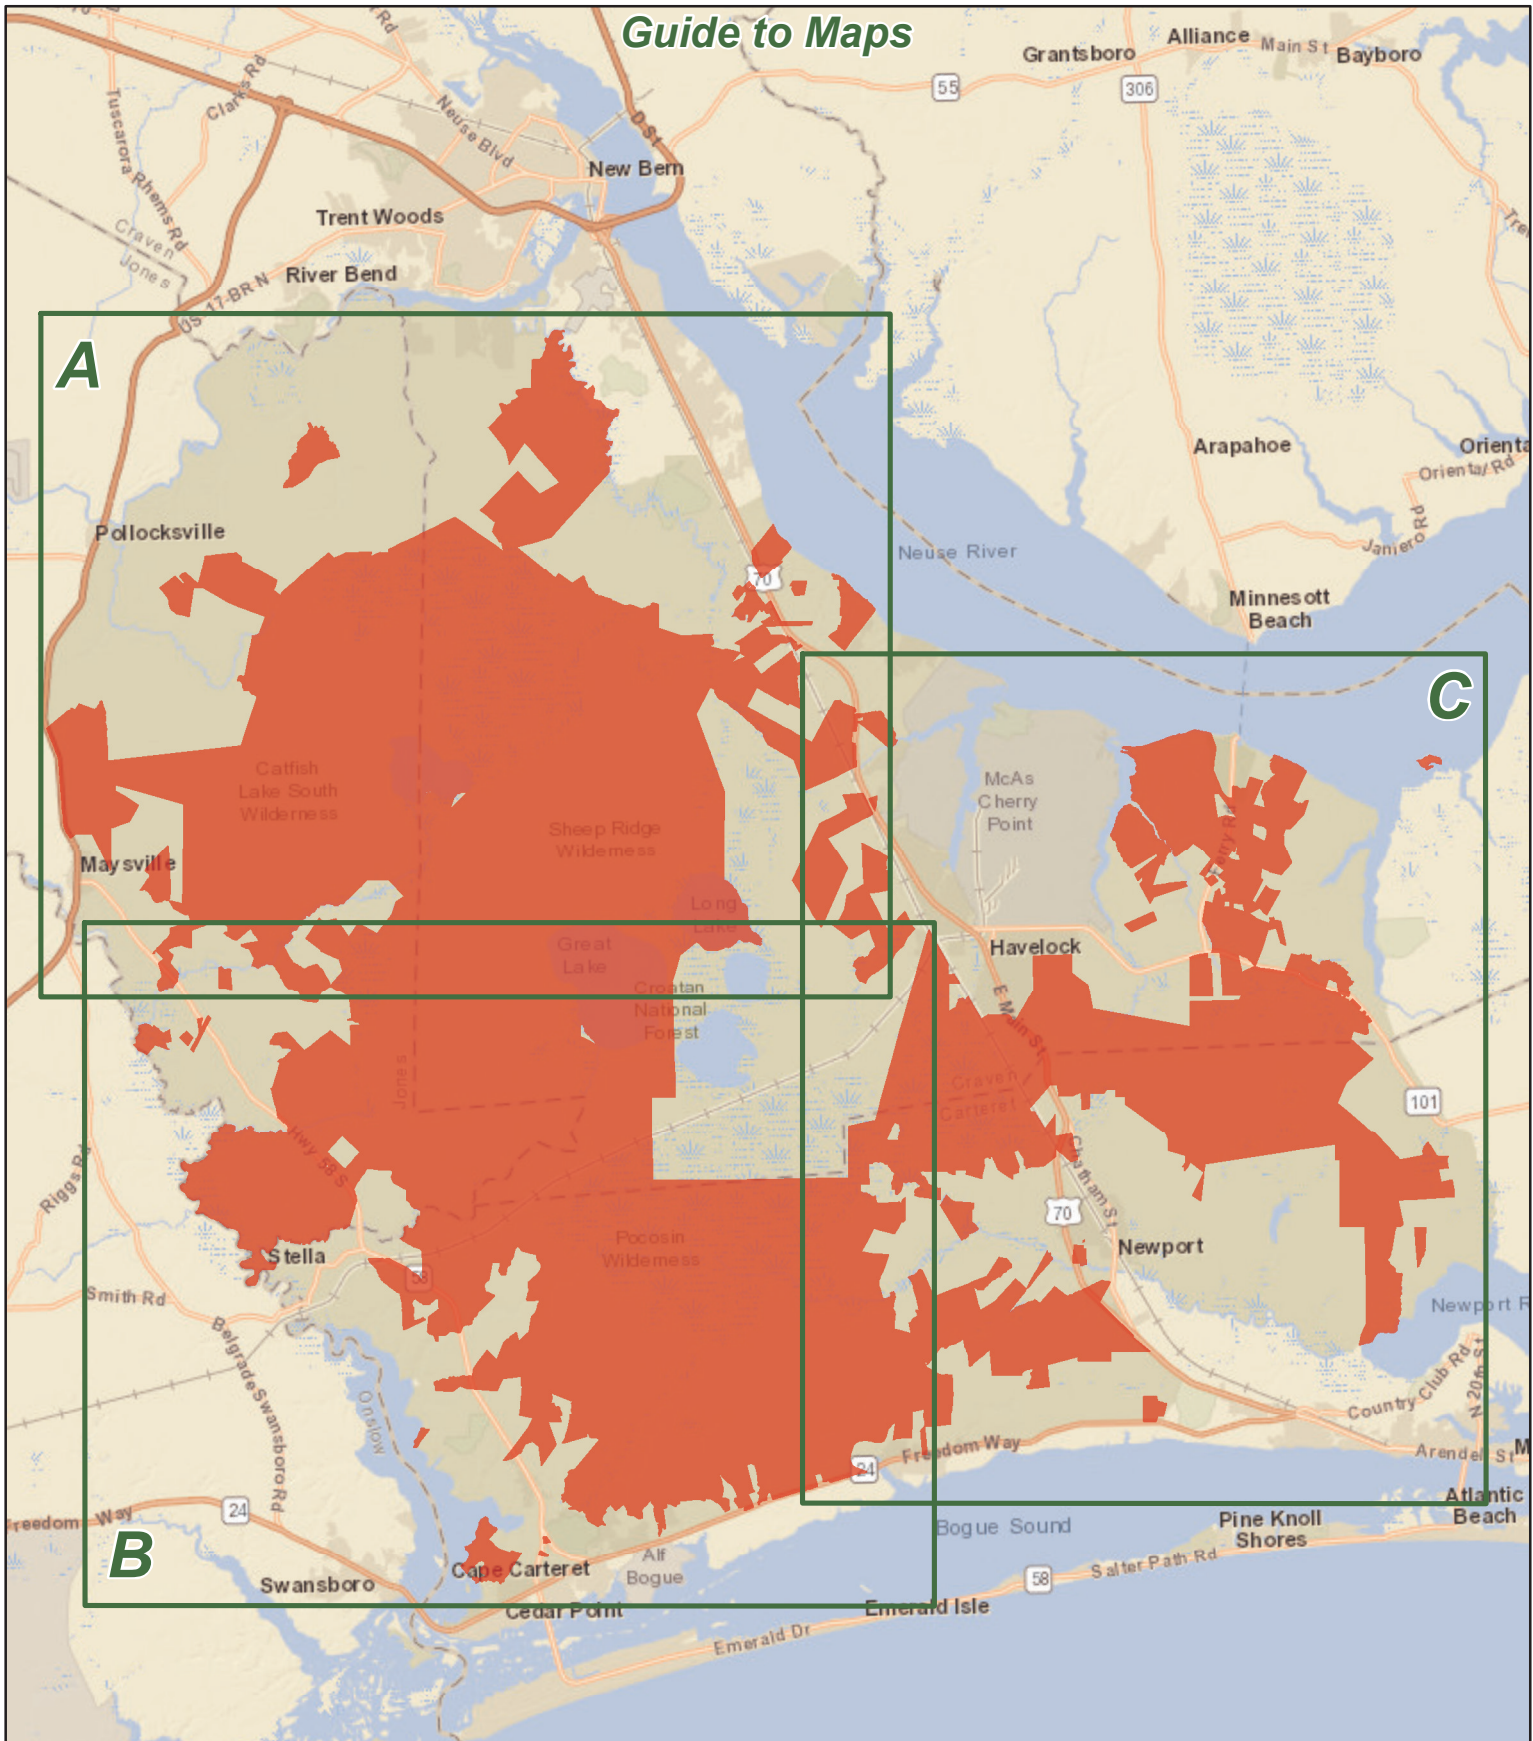

CROATAN NATIONAL FOREST GAME LAND

U.S.D.A. Forest Service, N.C. Wildlife Resources Commission
 Carteret, Craven and Jones Counties (162,220 total acres)

Guide to Maps

Game Land Type

- Archery Zone
- Black Bear Sanctuary
- Game Land
- Waterfowl Impoundment

- Disabled Sportsman Blind
- WRC Boating Access Area
- Public Fishing Area

- Secondary Road
- Trail
- Federal Land

Note: Alligators present in waterfowl impoundments.

CROATAN NATIONAL FOREST GAME LAND (continued)

U.S.D.A. Forest Service, N.C. Wildlife Resources Commission
Carteret, Craven and Jones Counties

CROATAN NATIONAL FOREST GAME LAND (continued)

U.S.D.A. Forest Service, N.C. Wildlife Resources Commission
Carteret, Craven and Jones Counties

B

CROATAN NATIONAL FOREST GAME LAND (continued)

U.S.D.A. Forest Service, N.C. Wildlife Resources Commission
Carteret, Craven and Jones Counties