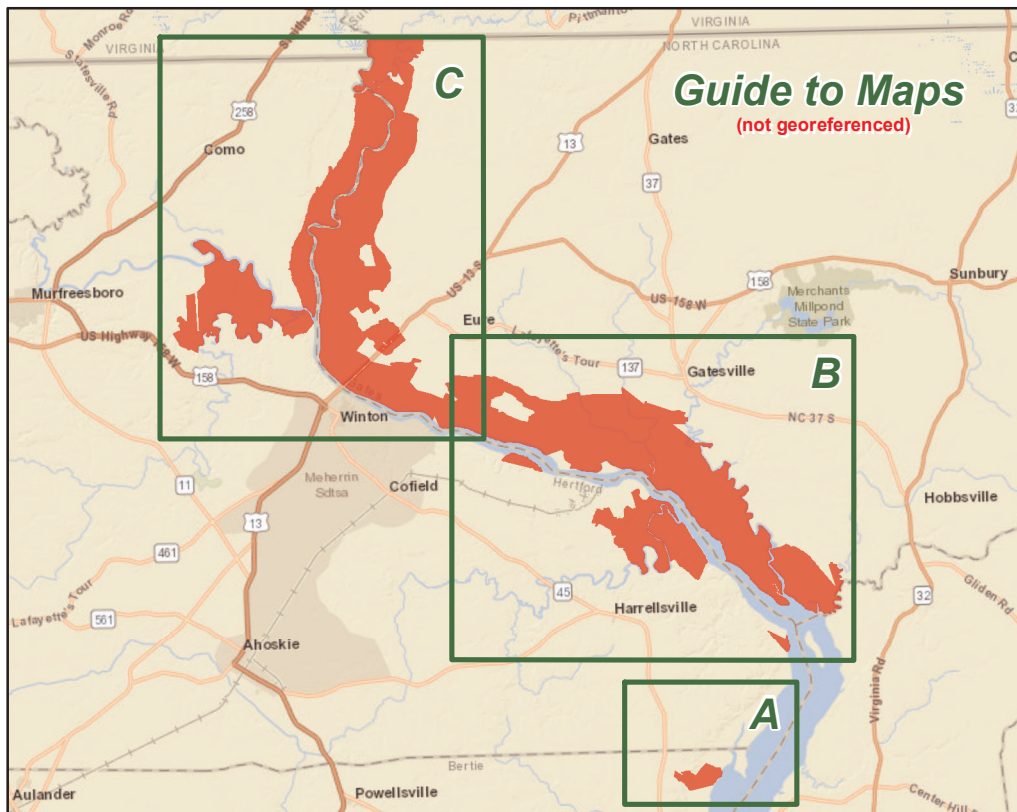

# CHOWAN SWAMP GAME LAND

N.C. Division of Parks and Recreation, N.C. State Natural Resources Foundation, N.C. Wildlife Resources Commission  
Bertie, Gates and Hertford Counties (32,580 total acres)

- Designated Camping Area
- Gate Closed During Turkey Season
- Permanently Closed Gate
- Public Parking
- Public Fishing Area
- WRC Boating Access Area
- Hunter Access Road
- Secondary Road
- Trail
- State Park
- Game Land

**CHOWAN SWAMP GAME LAND (continued)**

# CHOWAN SWAMP GAME LAND (continued)

N.C. Division of Parks and Recreation, N.C. State Natural Resources Foundation, N.C. Wildlife Resources Commission  
Bertie, Gates and Hertford Counties