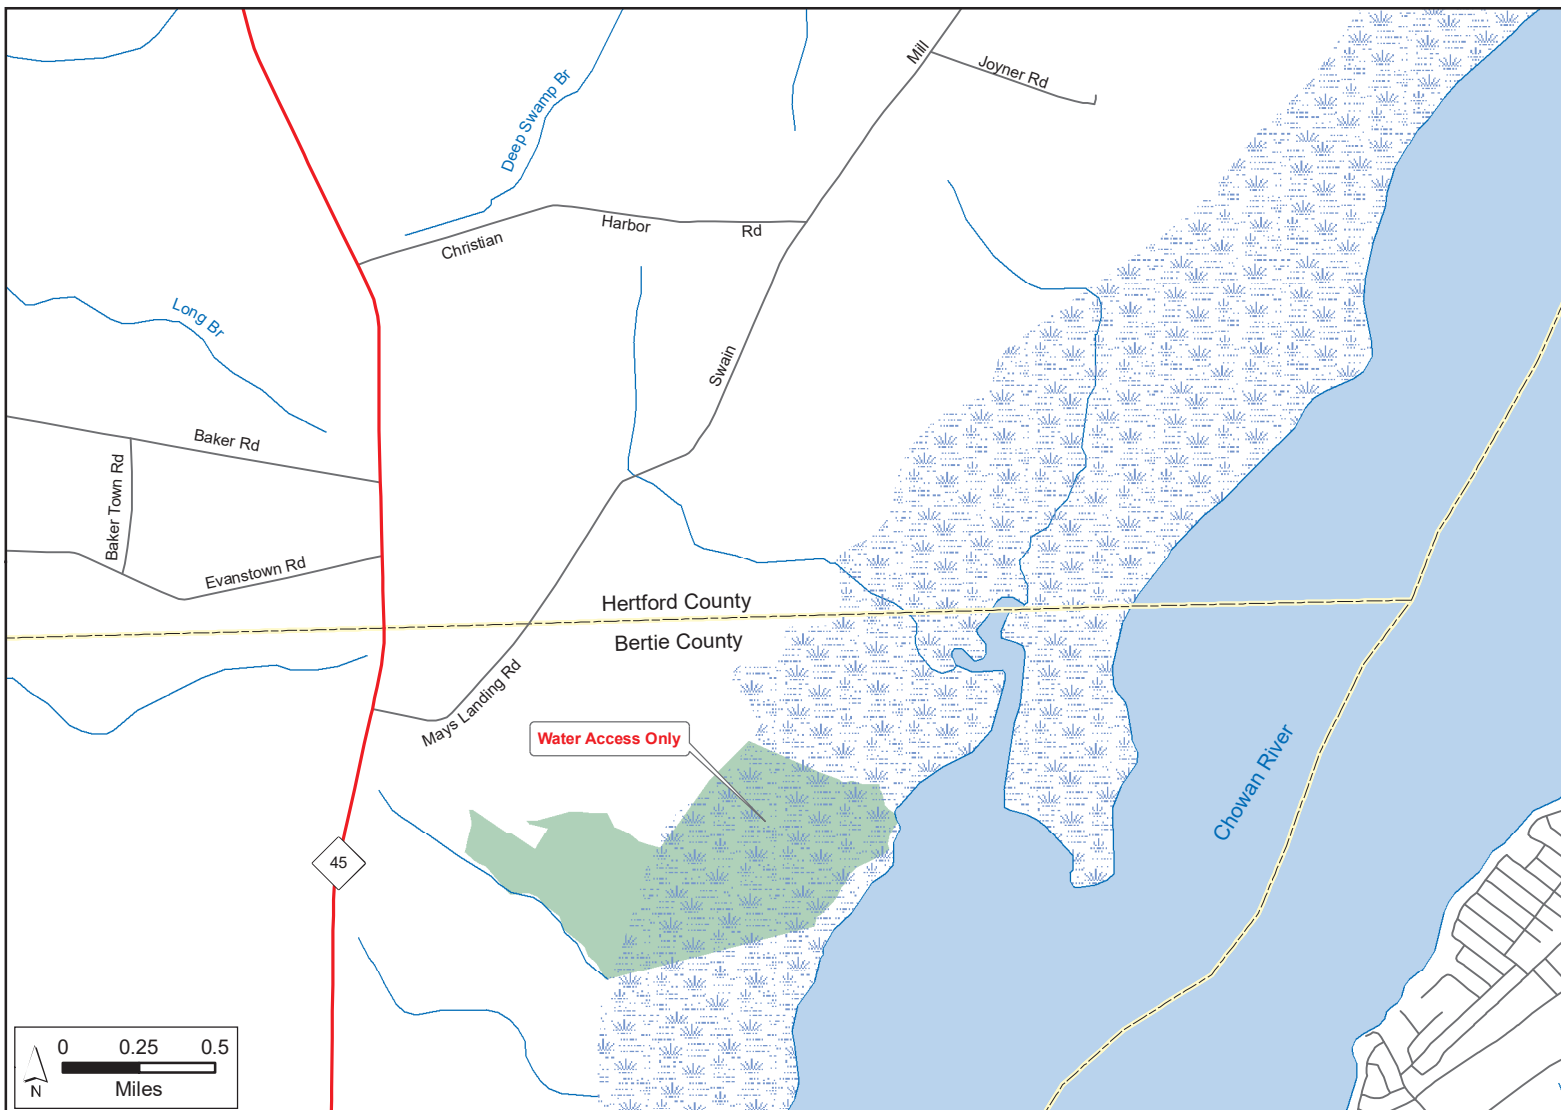

# CHOWAN SWAMP GAME LAND

N.C. Division of Parks and Recreation, N.C. State Natural Resources Foundation, N.C. Wildlife Resources Commission  
Bertie, Gates and Hertford Counties (32,580 total acres)

- Designated Camping Area
- Gate Closed During Turkey Season
- Permanently Closed Gate
- Public Parking
- Public Fishing Area
- WRC Boating Access Area
- Hunter Access Road
- Secondary Road
- Trail
- State Park
- Game Land

**CHOWAN SWAMP GAME LAND (continued)**