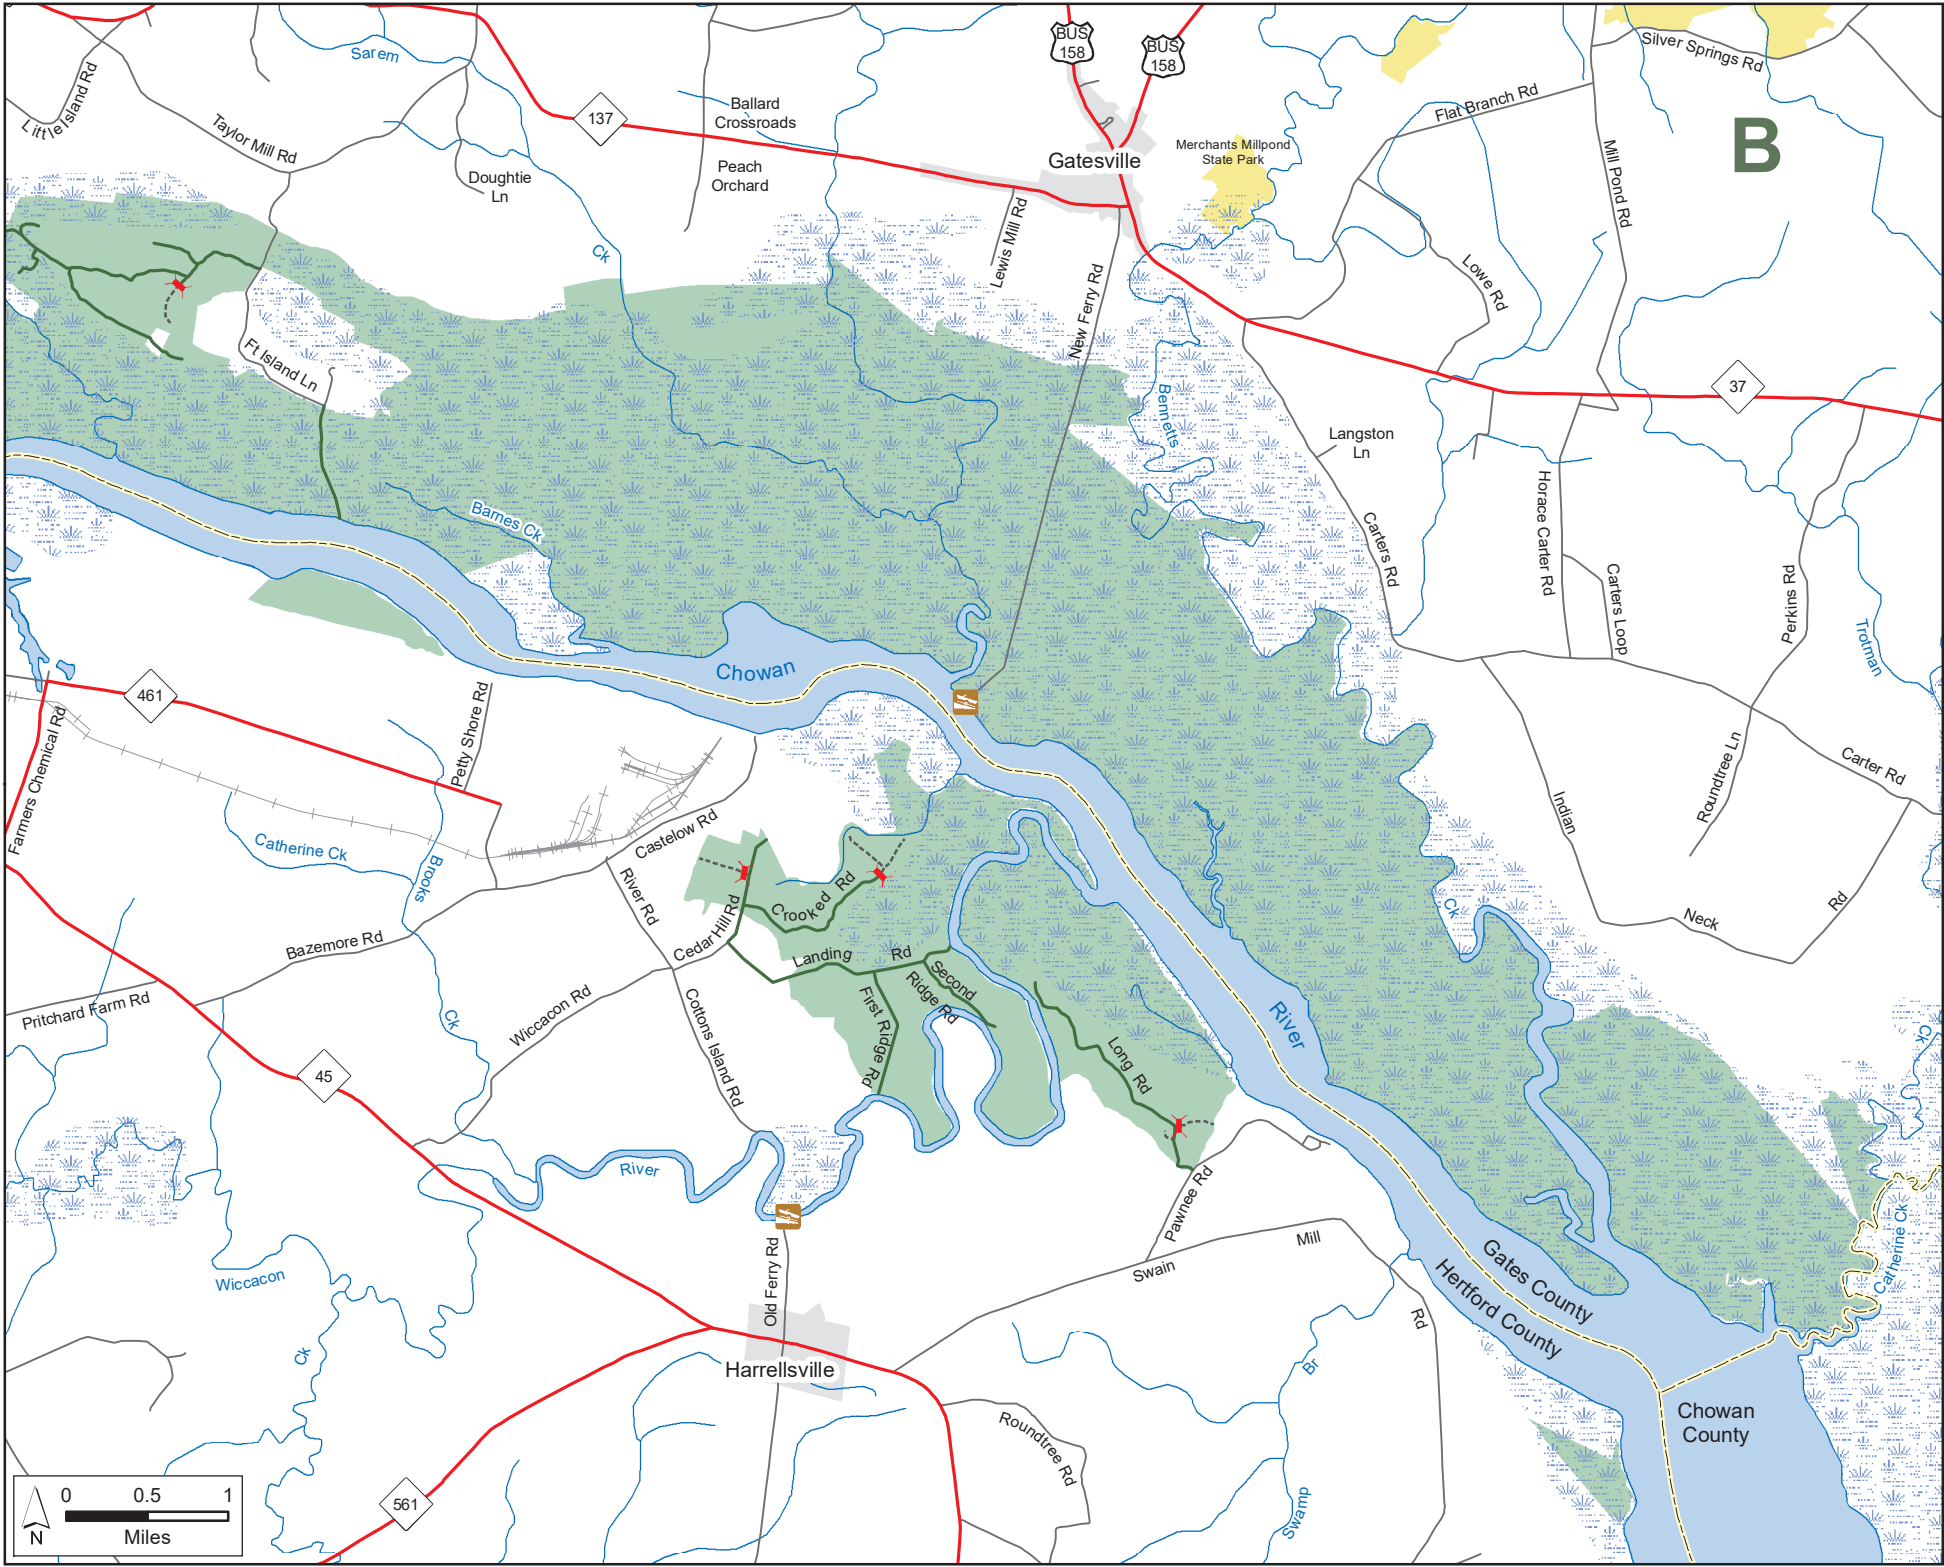

# CHOWAN SWAMP GAME LAND

N.C. Division of Parks and Recreation, N.C. State Natural Resources Foundation, N.C. Wildlife Resources Commission  
Bertie, Gates and Hertford Counties (32,580 total acres)

- Designated Camping Area
- Gate Closed During Turkey Season
- Permanently Closed Gate
- Public Parking
- Public Fishing Area
- WRC Boating Access Area
- Hunter Access Road
- Secondary Road
- Trail
- State Park
- Game Land

**CHOWAN SWAMP GAME LAND (continued)**