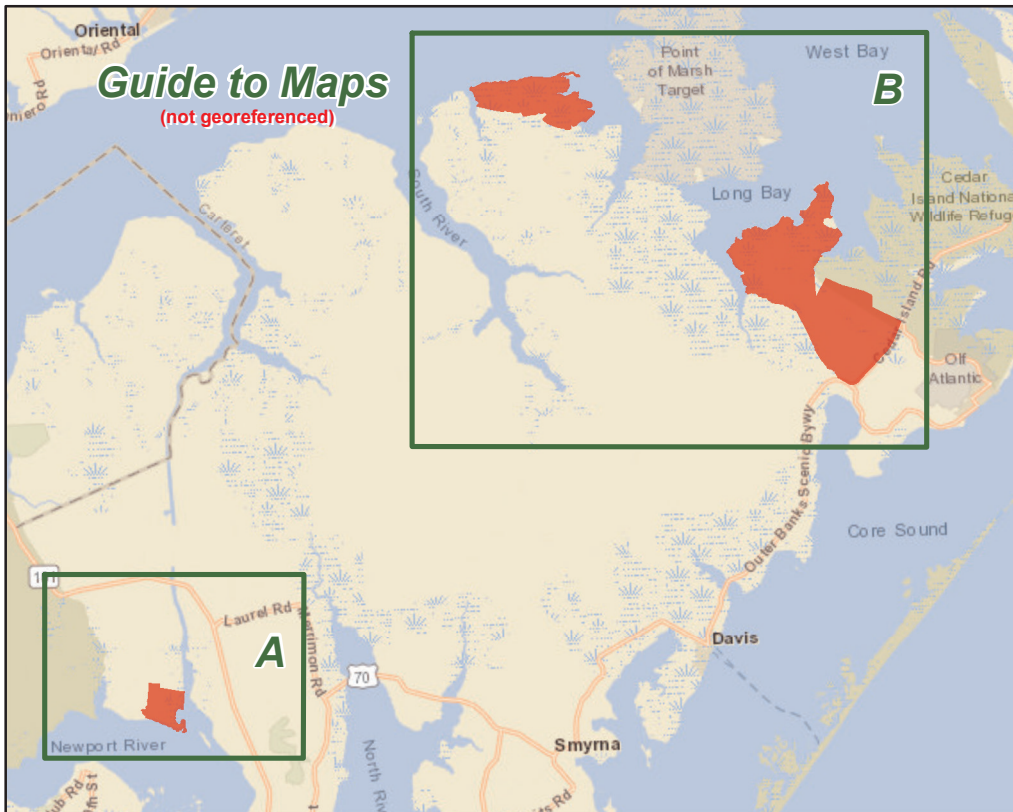

CARTERET COUNTY GAME LAND

N.C. Wildlife Resources Commission
Carteret County (7,140 total acres)

- Seasonally Open Gate
- WRC Boating Access Area
- Hunter Access Road
- Secondary Road
- Game Land
- Federal Land

B