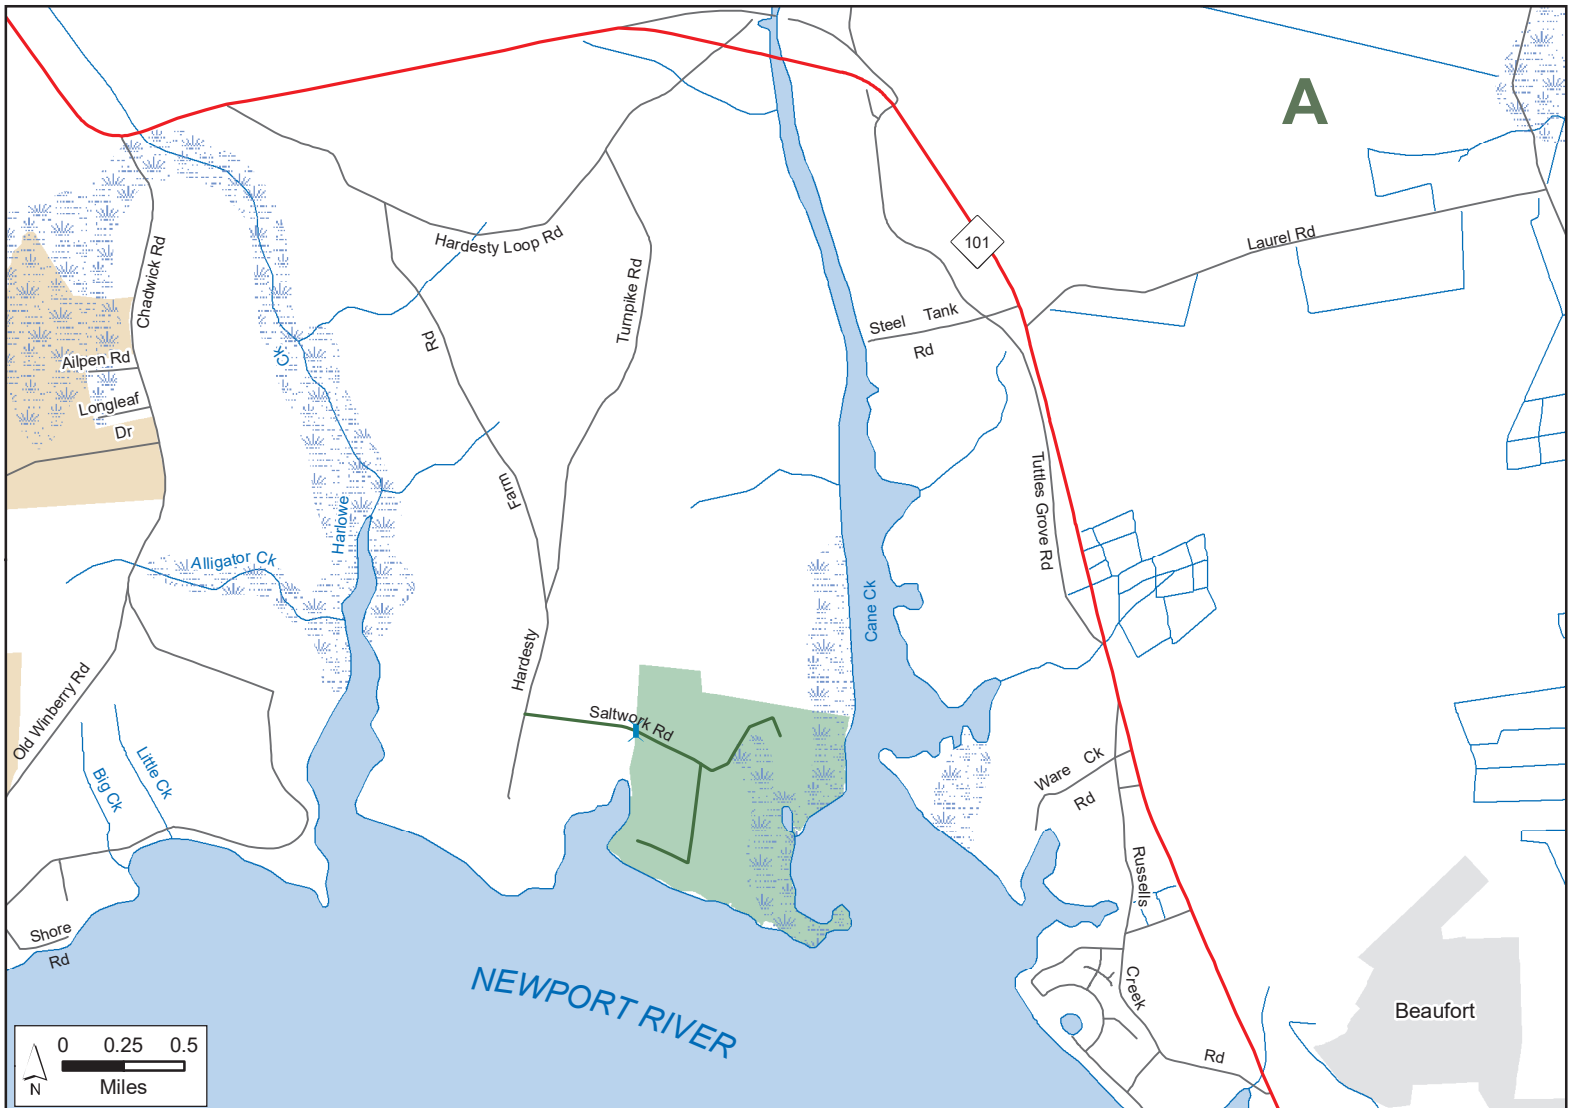

CARTERET COUNTY GAME LAND

N.C. Wildlife Resources Commission
Carteret County (7,140 total acres)

- Seasonally Open Gate
- WRC Boating Access Area
- Hunter Access Road
- Secondary Road
- Game Land
- Federal Land

B