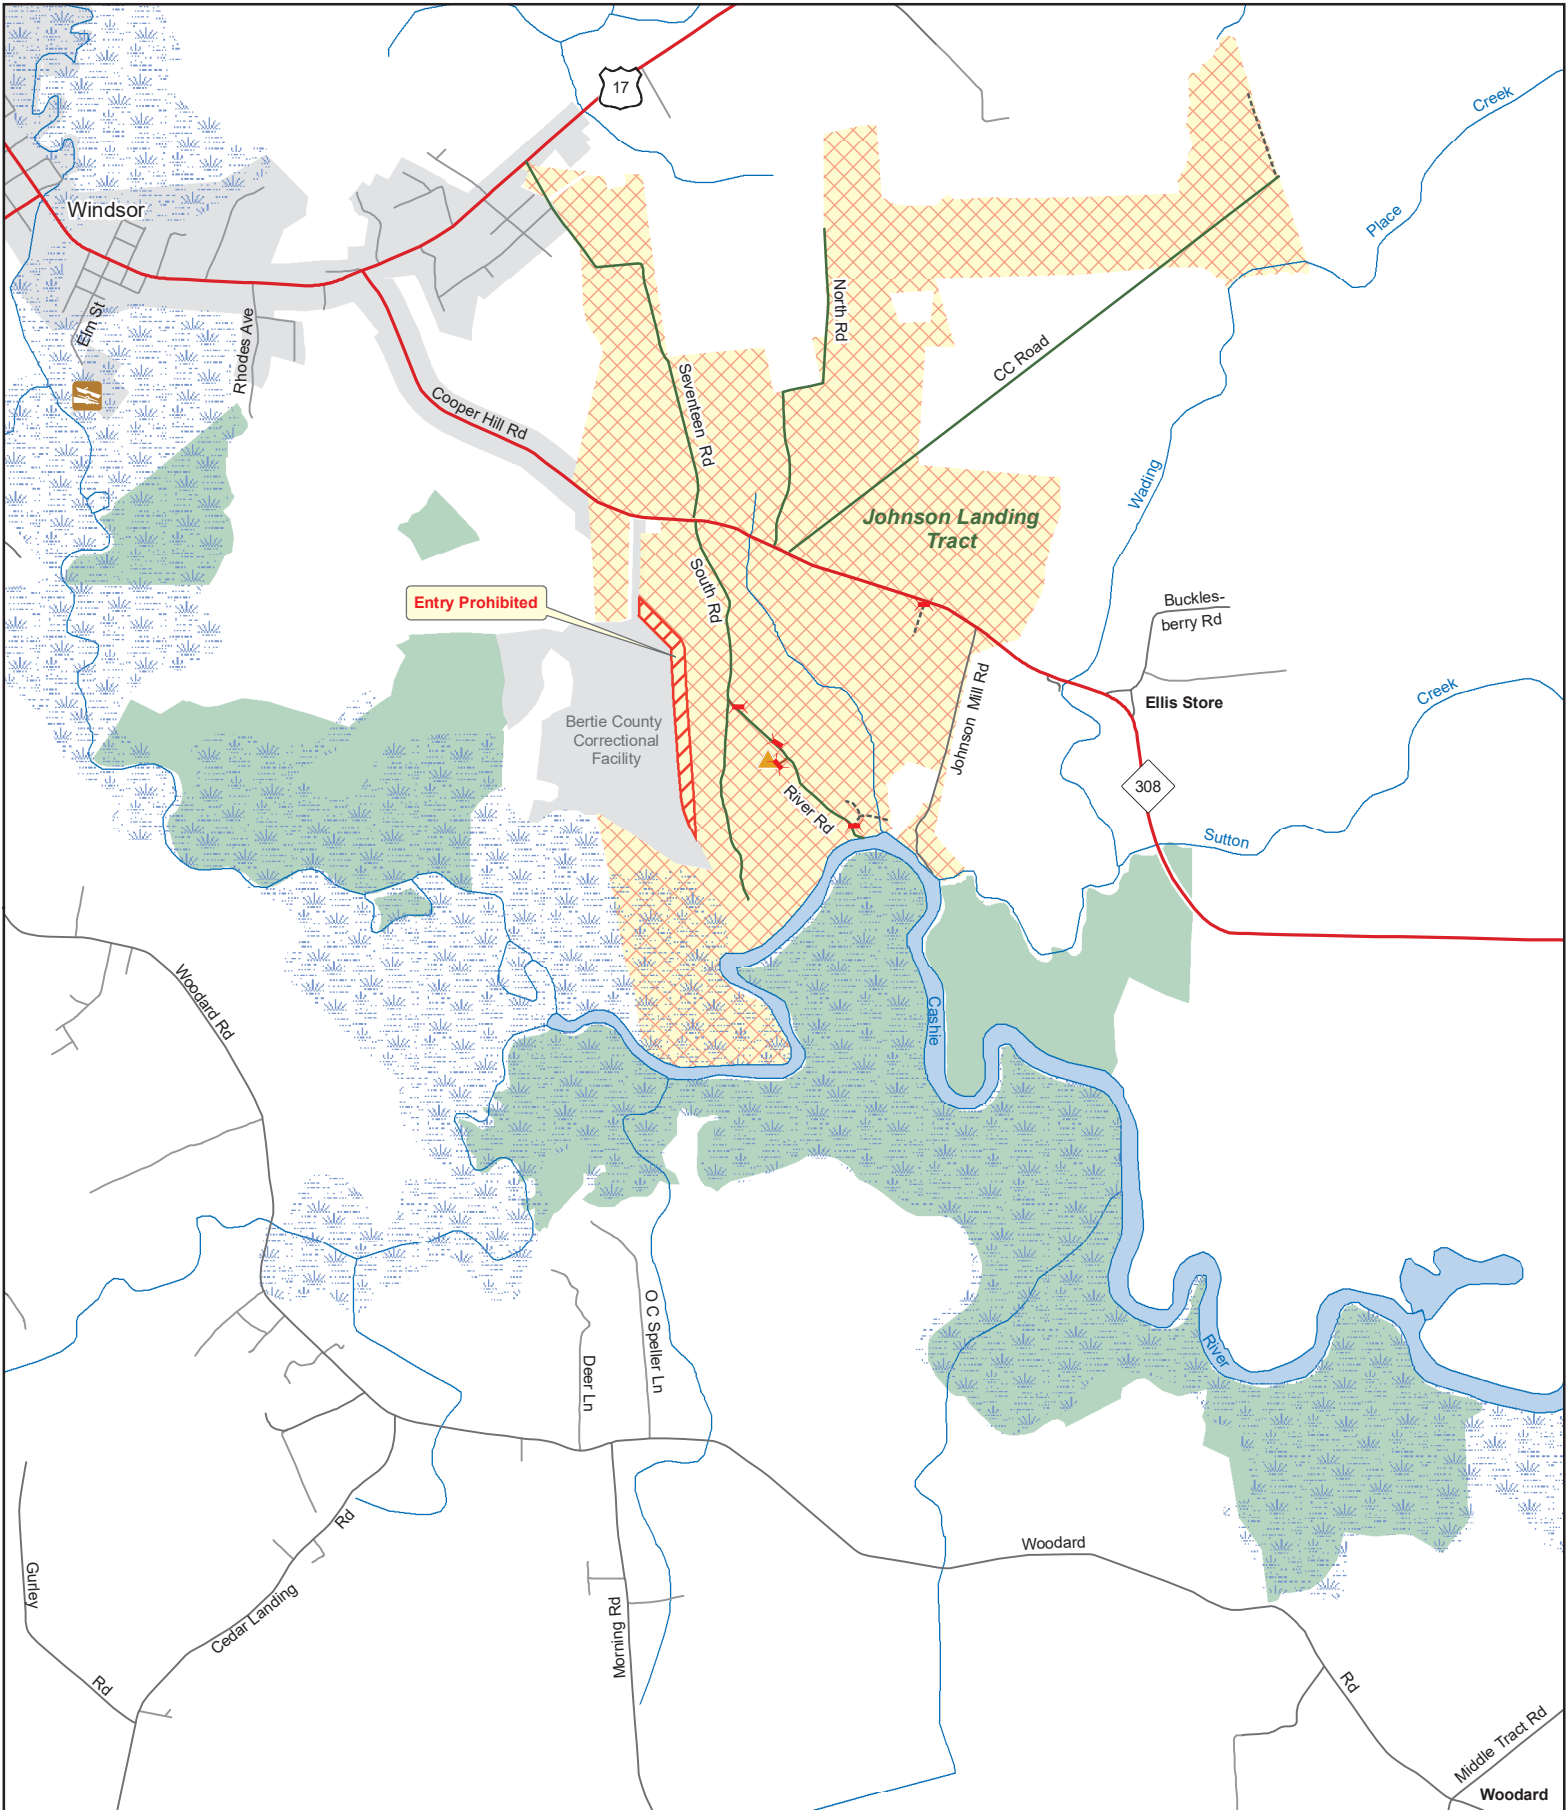

BERTIE COUNTY GAME LAND

N.C. Wildlife Resources Commission
Bertie County (4,060 acres)

Disabled Sportsman Blind	Disabled Sportsman Access Road	Game Land
Permanently Closed Gate	Hunter Vehicle Access Road	Restricted Firearms Zone
WRC Boating Access Area	Trail	Temporary Restricted Zone

0 0.25 0.5
Miles