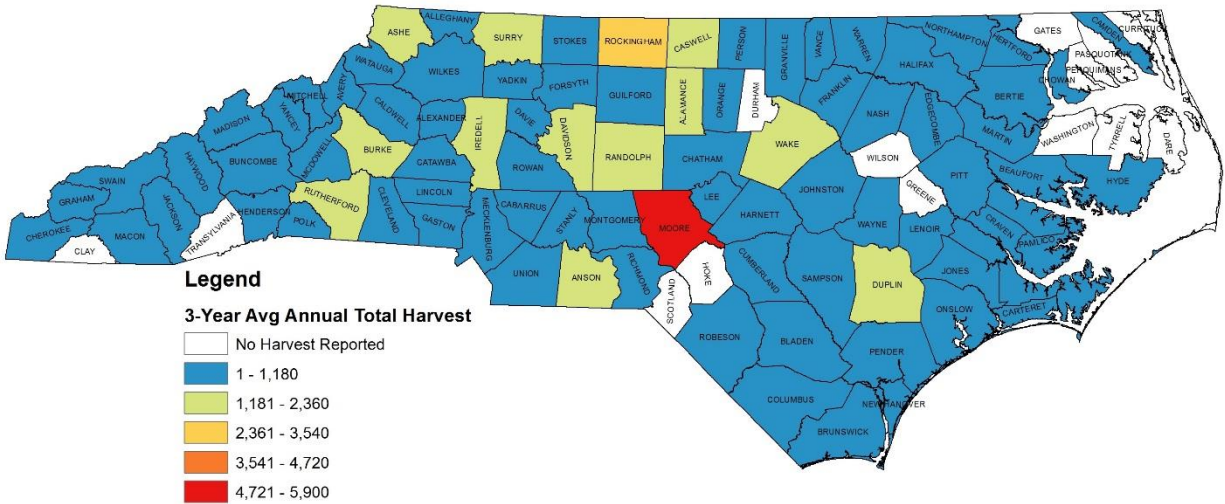

**Crow Hunting and Harvest Total Annual Estimates, 2017-2019.** County estimates derived from 3-year average (2017, 2018, and 2019 seasons) annual North Carolina Hunter Harvest Surveys.

## Crow - Hunting Harvest

## Crow - Harvest Per Hunting Day