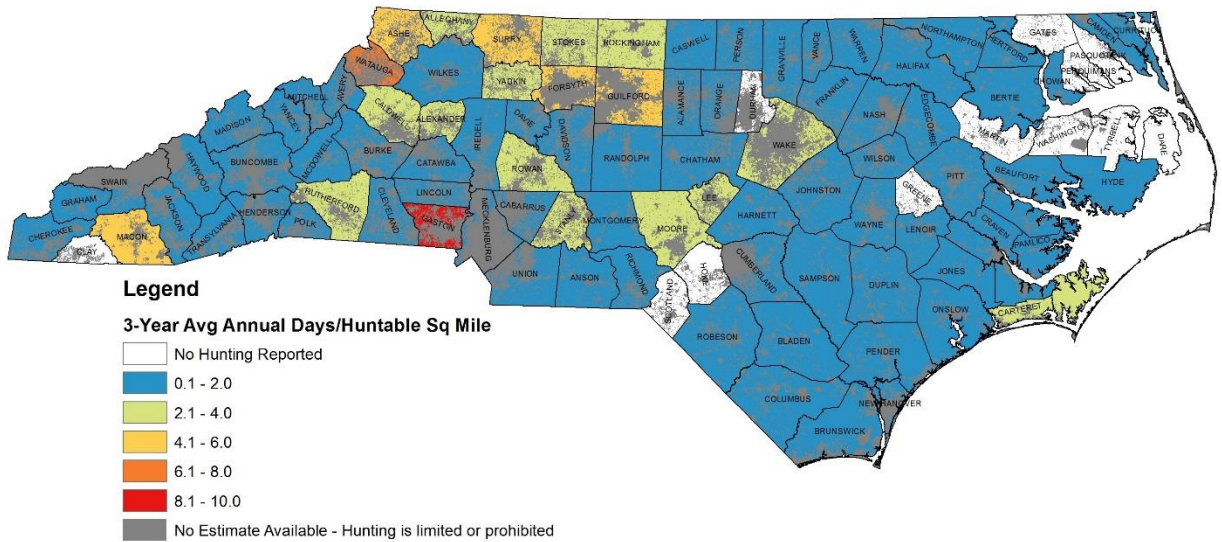

Crow - Hunting Days Per Hunttable Sq. Mile