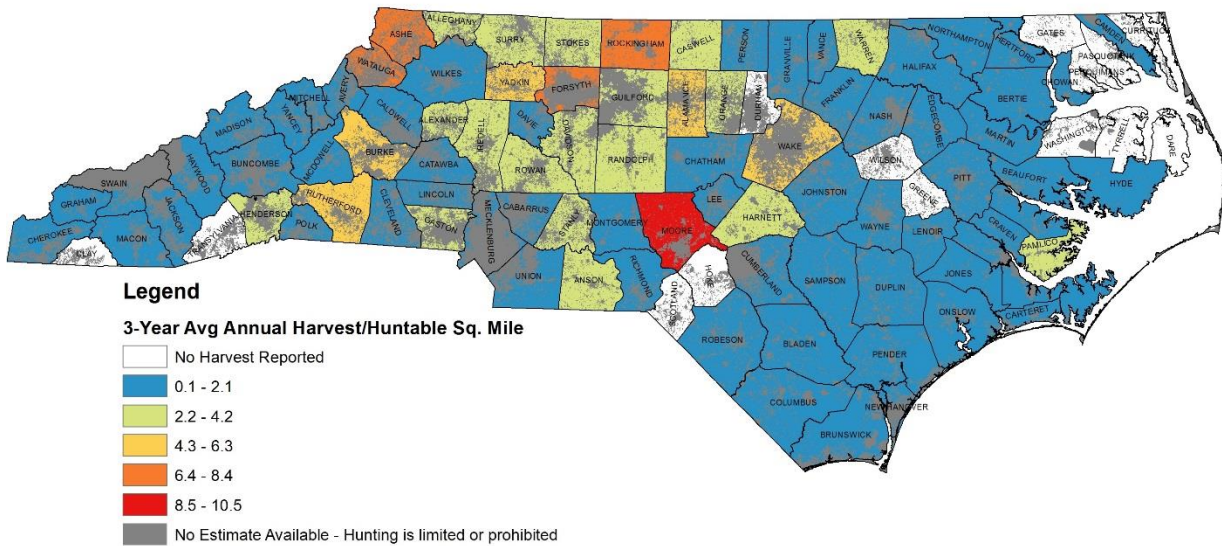

Crow - Harvest Per Hunttable Sq. Mile