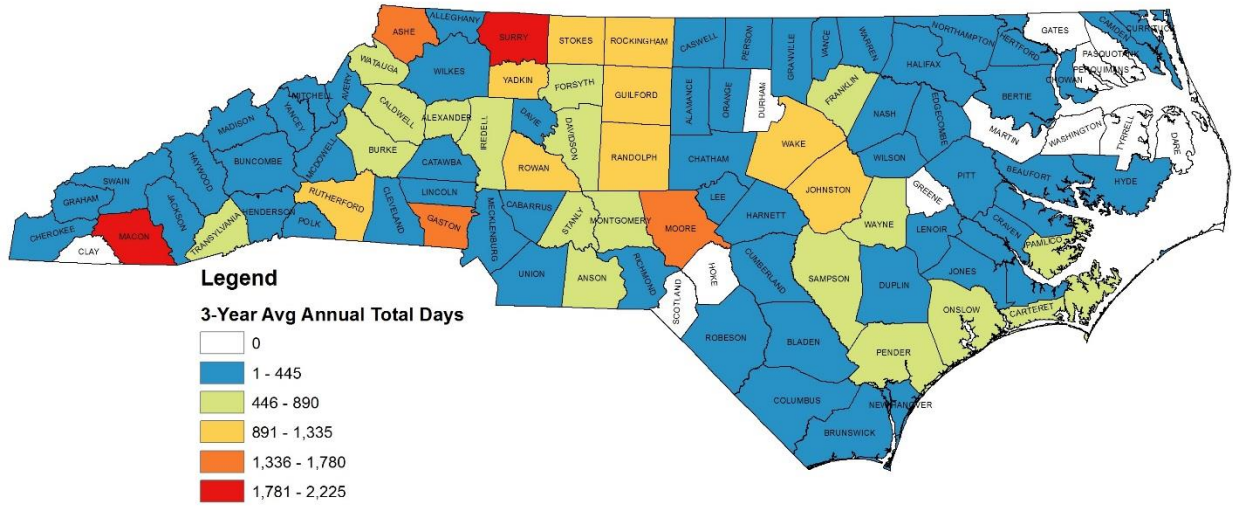

Crow - Hunting Days