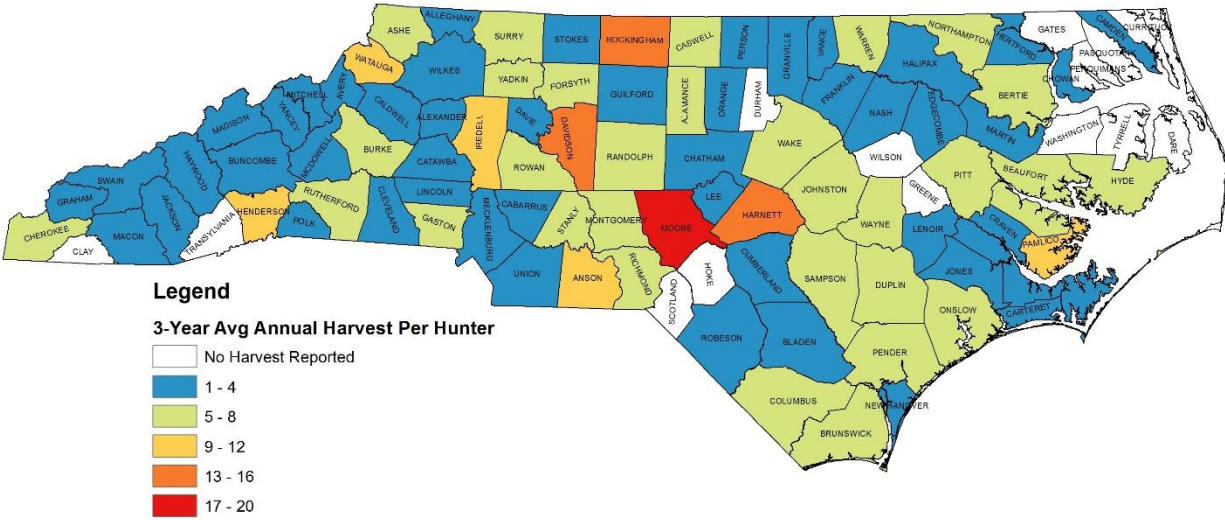

Crow - Harvest Per Hunter