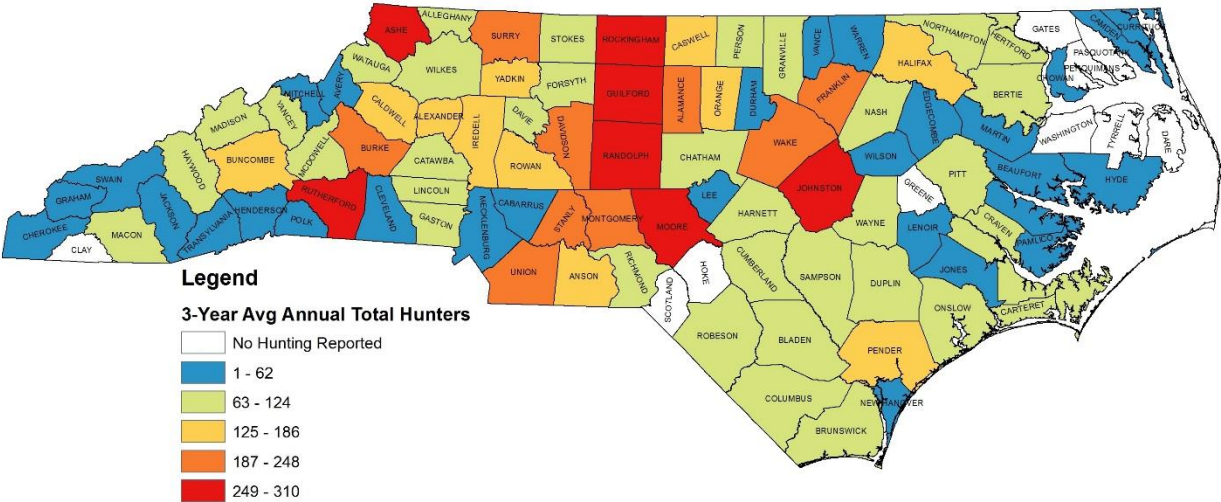

Crow - Hunters