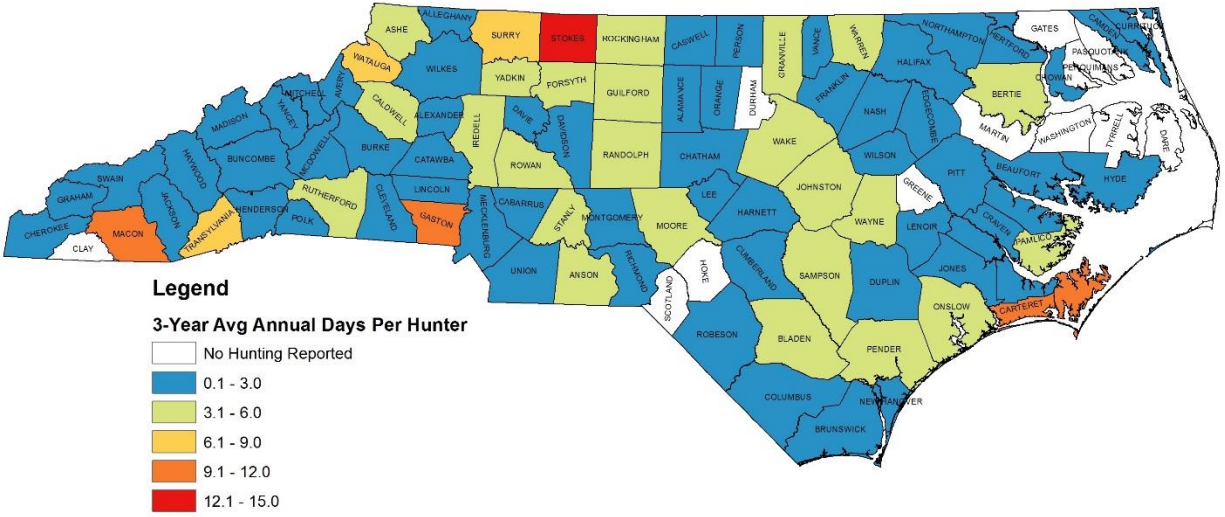

Crow - Hunting Days Per Hunter