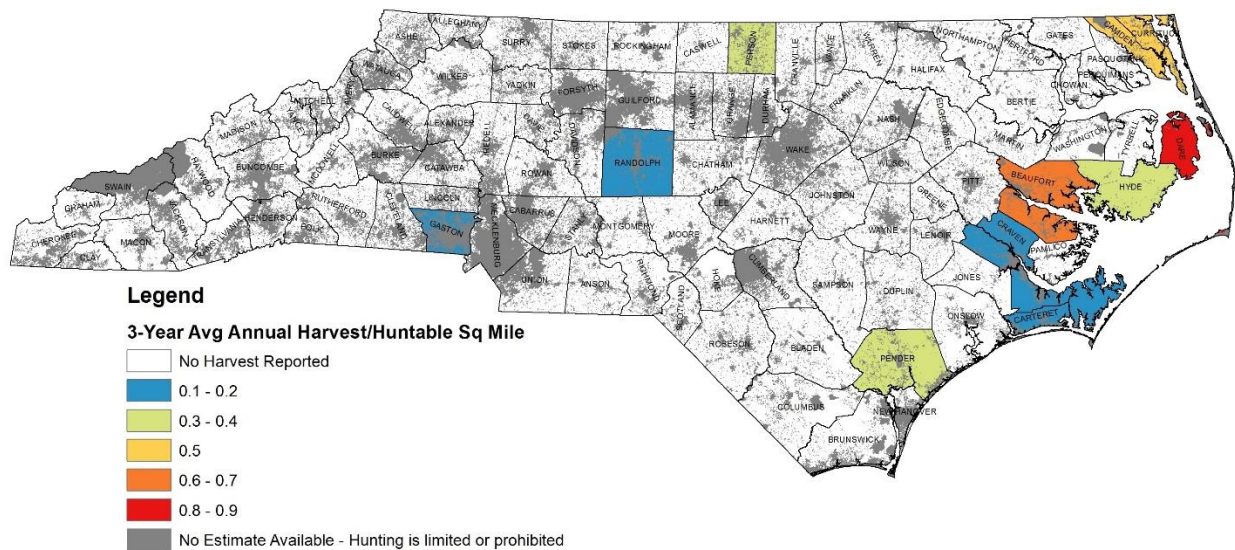

Common Snipe Hunting and Harvest Total Annual Estimates, 2016-2019. County estimates derived from 3-year average (2016, 2018, and 2019 seasons) annual North Carolina Hunter Harvest Surveys.

Common Snipe - Hunting Harvest

Common Snipe - Harvest Per Huntatable Sq. Mile

Common Snipe - Hunting Days

Common Snipe - Hunting Days Per Huntatable Sq. Mile

Common Snipe - Hunters

Common Snipe - Harvest Per Hunter

Common Snipe - Hunting Days Per Hunter

Common Snipe - Harvest Per Hunting Day