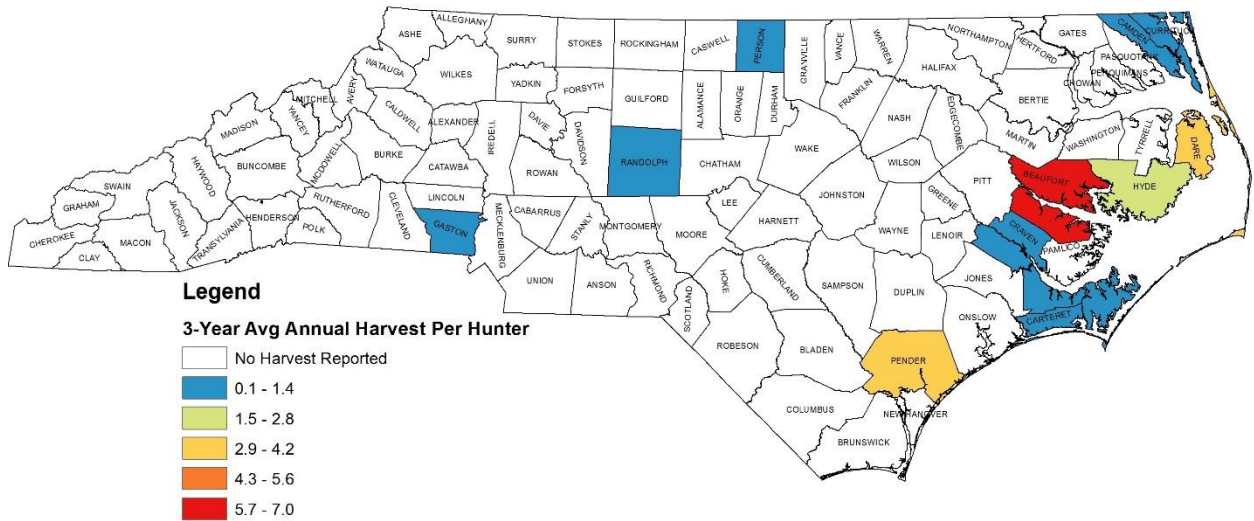

Common Snipe Hunting and Harvest Total Annual Estimates, 2016-2019. County estimates derived from 3-year average (2016, 2018, and 2019 seasons) annual North Carolina Hunter Harvest Surveys.

Common Snipe - Hunting Harvest

Common Snipe - Harvest Per Huntatable Sq. Mile

Common Snipe - Hunting Days

Common Snipe - Hunting Days Per Huntatable Sq. Mile

Common Snipe - Hunters

Common Snipe - Harvest Per Hunter

Common Snipe - Hunting Days Per Hunter

Common Snipe - Harvest Per Hunting Day