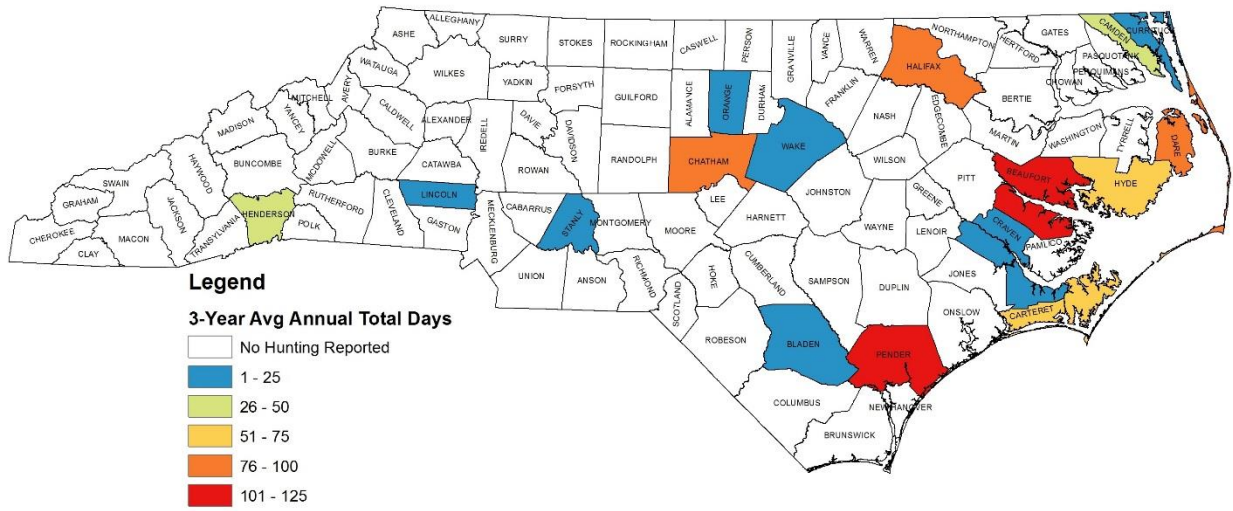

Common Snipe Hunting and Harvest Total Annual Estimates, 2016-2019. County estimates derived from 3-year average (2016, 2018, and 2019 seasons) annual North Carolina Hunter Harvest Surveys.

Common Snipe - Hunting Harvest

Common Snipe - Harvest Per Huntatable Sq. Mile

Common Snipe - Hunting Days

Common Snipe - Hunting Days Per Huntatable Sq. Mile

Common Snipe - Hunters

Common Snipe - Harvest Per Hunter

Common Snipe - Hunting Days Per Hunter

Common Snipe - Harvest Per Hunting Day