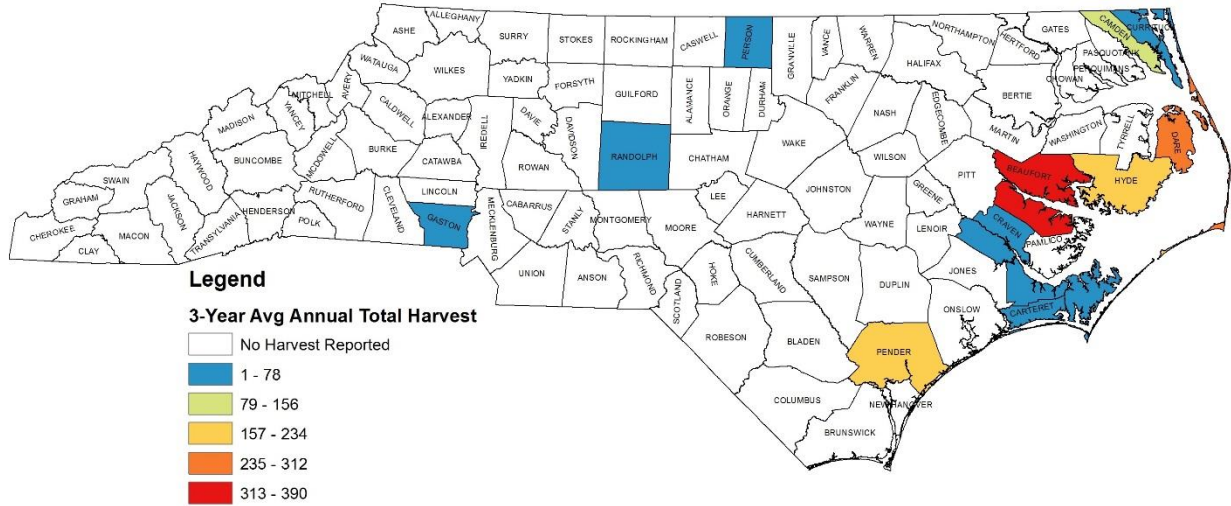

Common Snipe Hunting and Harvest Total Annual Estimates, 2016-2019. County estimates derived from 3-year average (2016, 2018, and 2019 seasons) annual North Carolina Hunter Harvest Surveys.

Common Snipe - Hunting Harvest

Common Snipe - Harvest Per Hunting Day