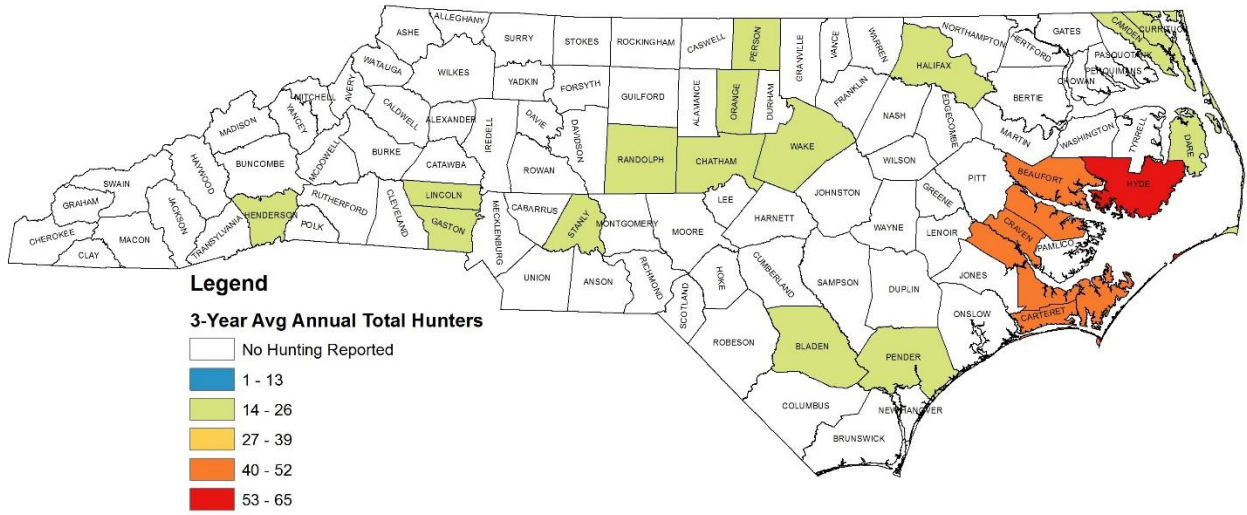

Common Snipe Hunting and Harvest Total Annual Estimates, 2016-2019. County estimates derived from 3-year average (2016, 2018, and 2019 seasons) annual North Carolina Hunter Harvest Surveys.

Common Snipe - Hunting Harvest

Common Snipe - Harvest Per Huntatable Sq. Mile

Common Snipe - Hunting Days

Common Snipe - Hunting Days Per Huntatable Sq. Mile

Common Snipe - Hunters

Common Snipe - Harvest Per Hunter

Common Snipe - Hunting Days Per Hunter

Common Snipe - Harvest Per Hunting Day