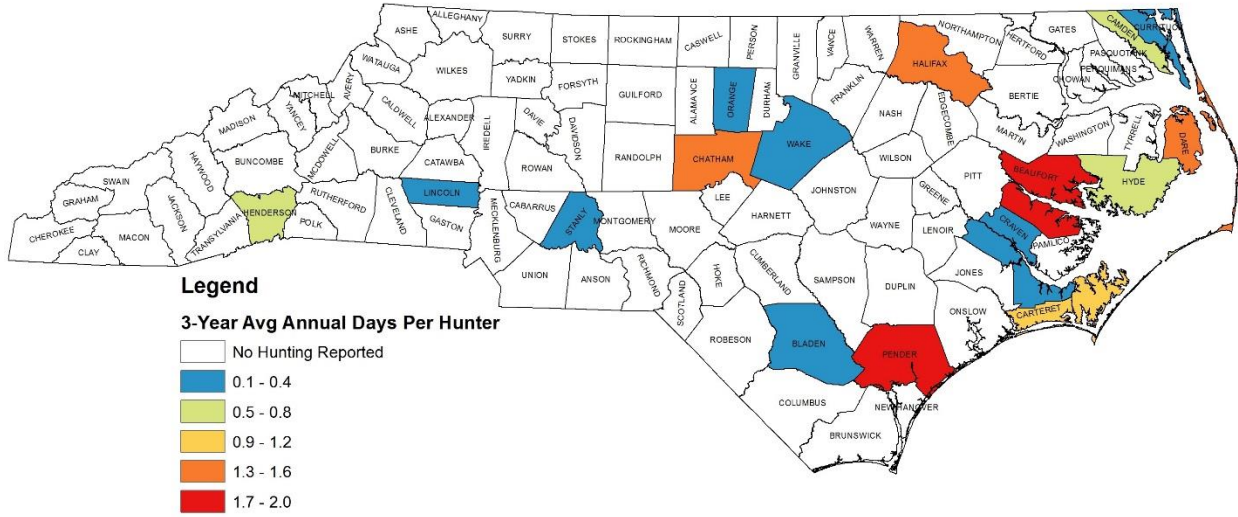

Common Snipe Hunting and Harvest Total Annual Estimates, 2016-2019. County estimates derived from 3-year average (2016, 2018, and 2019 seasons) annual North Carolina Hunter Harvest Surveys.

Common Snipe - Hunting Harvest

Common Snipe - Harvest Per Huntatable Sq. Mile

Common Snipe - Hunting Days

Common Snipe - Hunting Days Per Huntatable Sq. Mile

Common Snipe - Hunters

Common Snipe - Harvest Per Hunter

Common Snipe - Hunting Days Per Hunter

Common Snipe - Harvest Per Hunting Day