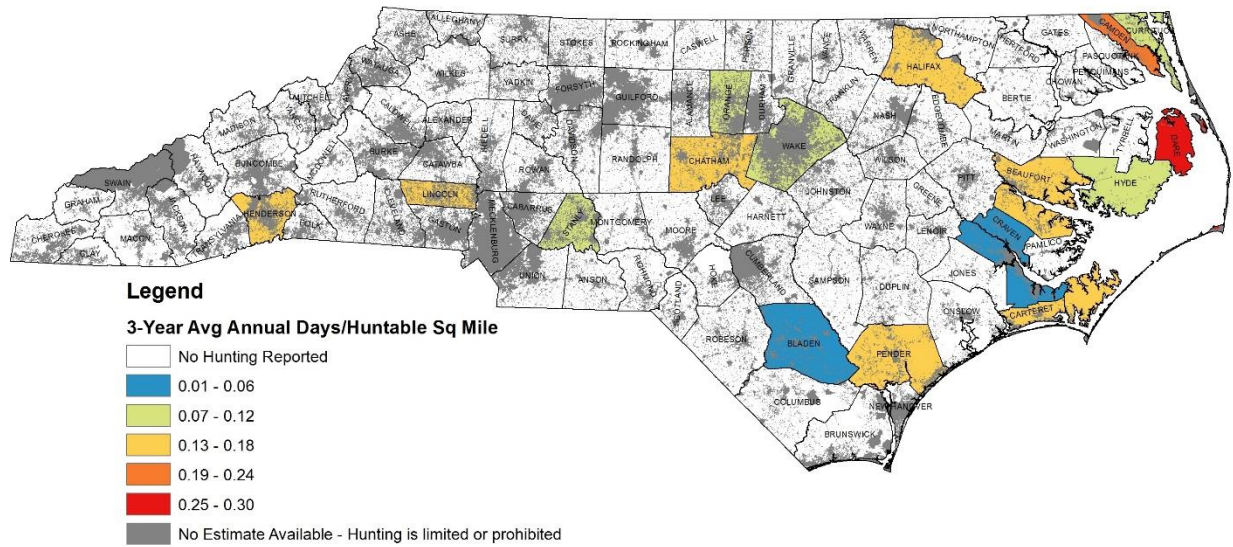

Common Snipe Hunting and Harvest Total Annual Estimates, 2016-2019. County estimates derived from 3-year average (2016, 2018, and 2019 seasons) annual North Carolina Hunter Harvest Surveys.

Common Snipe - Hunting Harvest

Common Snipe - Harvest Per Huntatable Sq. Mile

Common Snipe - Hunting Days

Common Snipe - Hunting Days Per Huntatable Sq. Mile

Common Snipe - Hunters

Common Snipe - Harvest Per Hunter

Common Snipe - Hunting Days Per Hunter

Common Snipe - Harvest Per Hunting Day