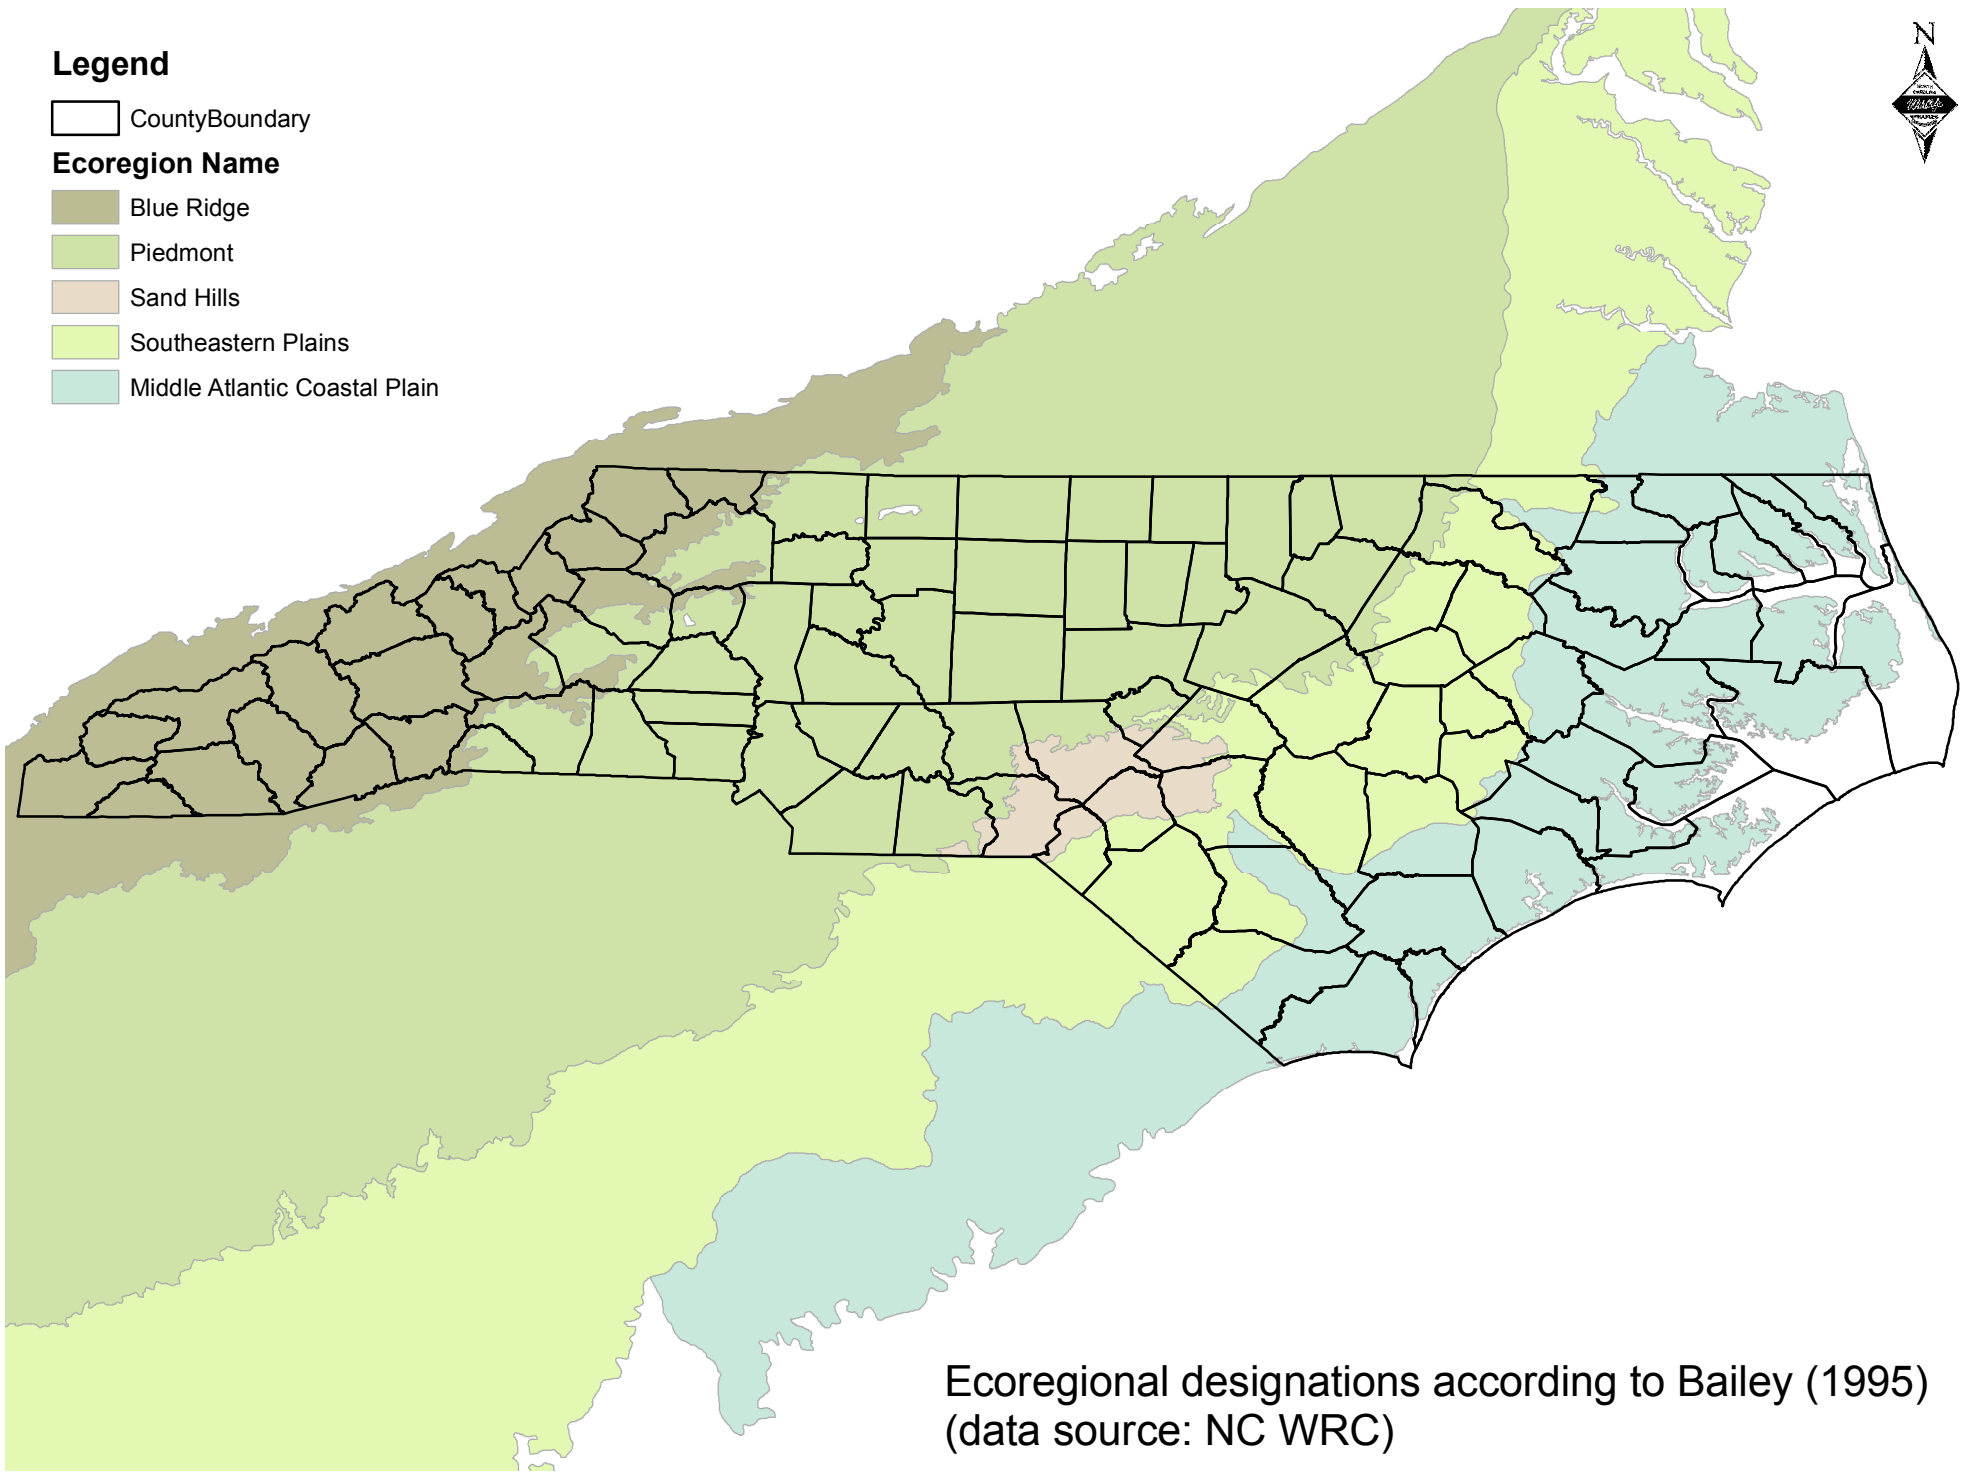

Legend

 CountyBoundary

Ecoregion Name

 Blue Ridge

 Piedmont

 Sand Hills

 Southeastern Plains

 Middle Atlantic Coastal Plain

Ecoregional designations according to Bailey (1995)
(data source: NC WRC)